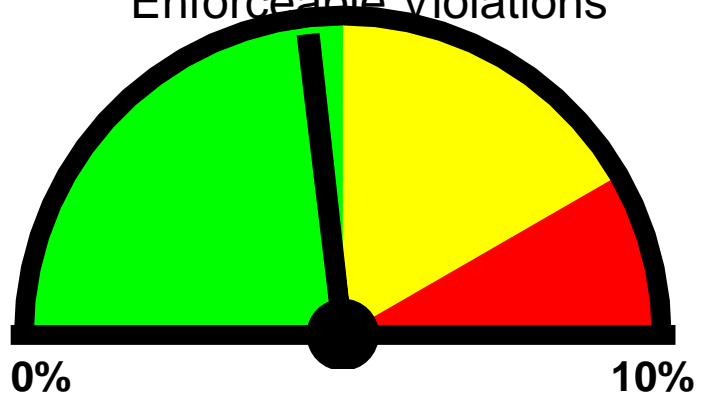

Lakewood Police Department

12650 Detroit Ave.
Lakewood, Ohio 44107
www.onelakewood.com
police@lakewoodoh.net
216-521-6773

Speed Enforcement Evaluator

Location:
1585 marlowe

Closest Cross Street:
franklin

Analysis Dates:
Friday, August 10, 2018
Friday, August 17, 2018

Equipment Used:
Jamar Radar Recorder

Installed By:
Wintrick/Ortiz

Total Percentage of Enforceable Violations

0% 10%
Posted Speed Limit: 25 MPH
Enforcement Tolerance: 10 MPH
Enforcement Limit: 36 MPH & Up
Percentage Above Limit: 4.6%
Enforcement Rating: **LOW**

northbound

Percent Above Limit: 2.9%
Enforcement Rating: **LOW**

southbound

Percent Above Limit: 6.4%
Enforcement Rating: **MEDIUM**

Combined

1-5	6-10	11-15	16-20	21-25	26-30	31-35	36-40	41-45	46-50	51-55	56-60	61-65	>65
0	33	196	477	1571	2823	1380	280	30	4	1	1	0	0