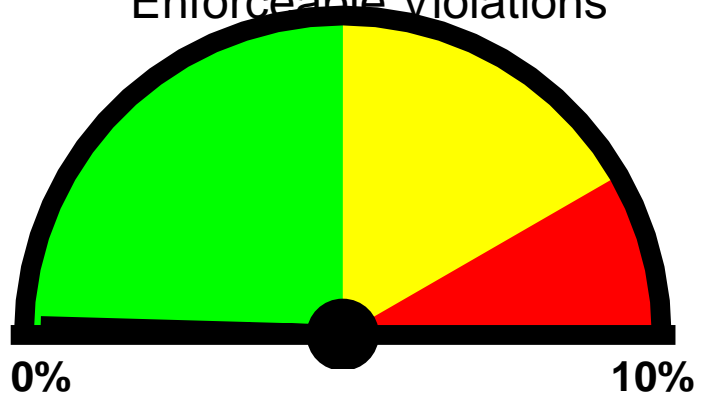

Analysis Dates:
Tuesday, October 09, 2018
Tuesday, October 16, 2018

Equipment Used:
Jamar Radar Recorder

Installed By:

Total Percentage of Enforceable Violations

0% 10%
Posted Speed Limit: 35 MPH
Enforcement Tolerance: 9 MPH
Enforcement Limit: 45 MPH & Up
Percentage Above Limit: 0.1%
Enforcement Rating: **LOW**

eastbound

Percent Above Limit: 0.1%
Enforcement Rating: **LOW**

westbound

Percent Above Limit: 0.1%
Enforcement Rating: **LOW**

Combined

1-5	6-10	11-15	16-20	21-25	26-30	31-35	36-40	41-45	46-50	51-55	56-60	61-65	>65
0	77	1243	2978	7853	20562	14800	2866	225	30	1	1	0	2