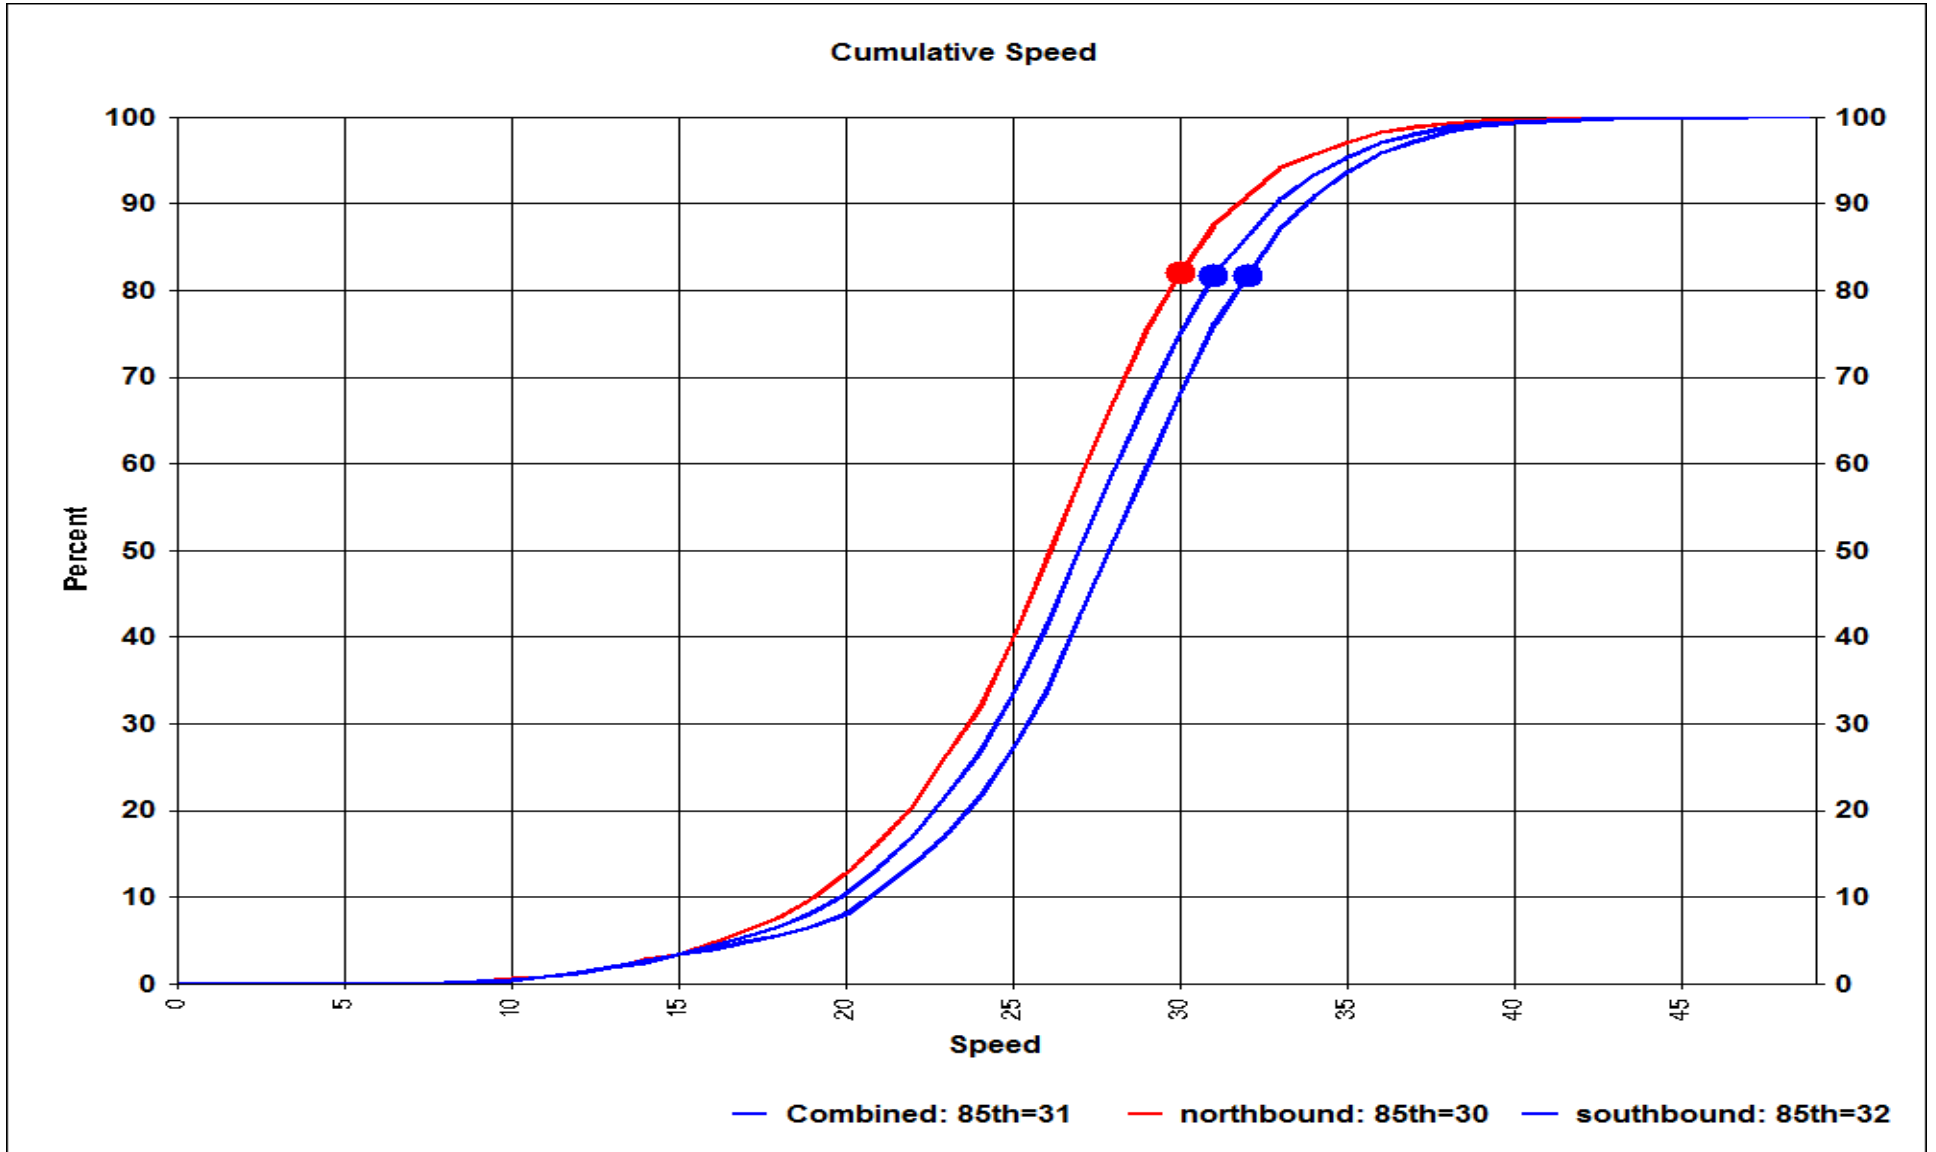

Lakewood Police Department

12650 Detroit Ave.
Lakewood, Ohio 44107
www.onelakewood.com
police@lakewoodoh.net
216-521-6773

Graphs