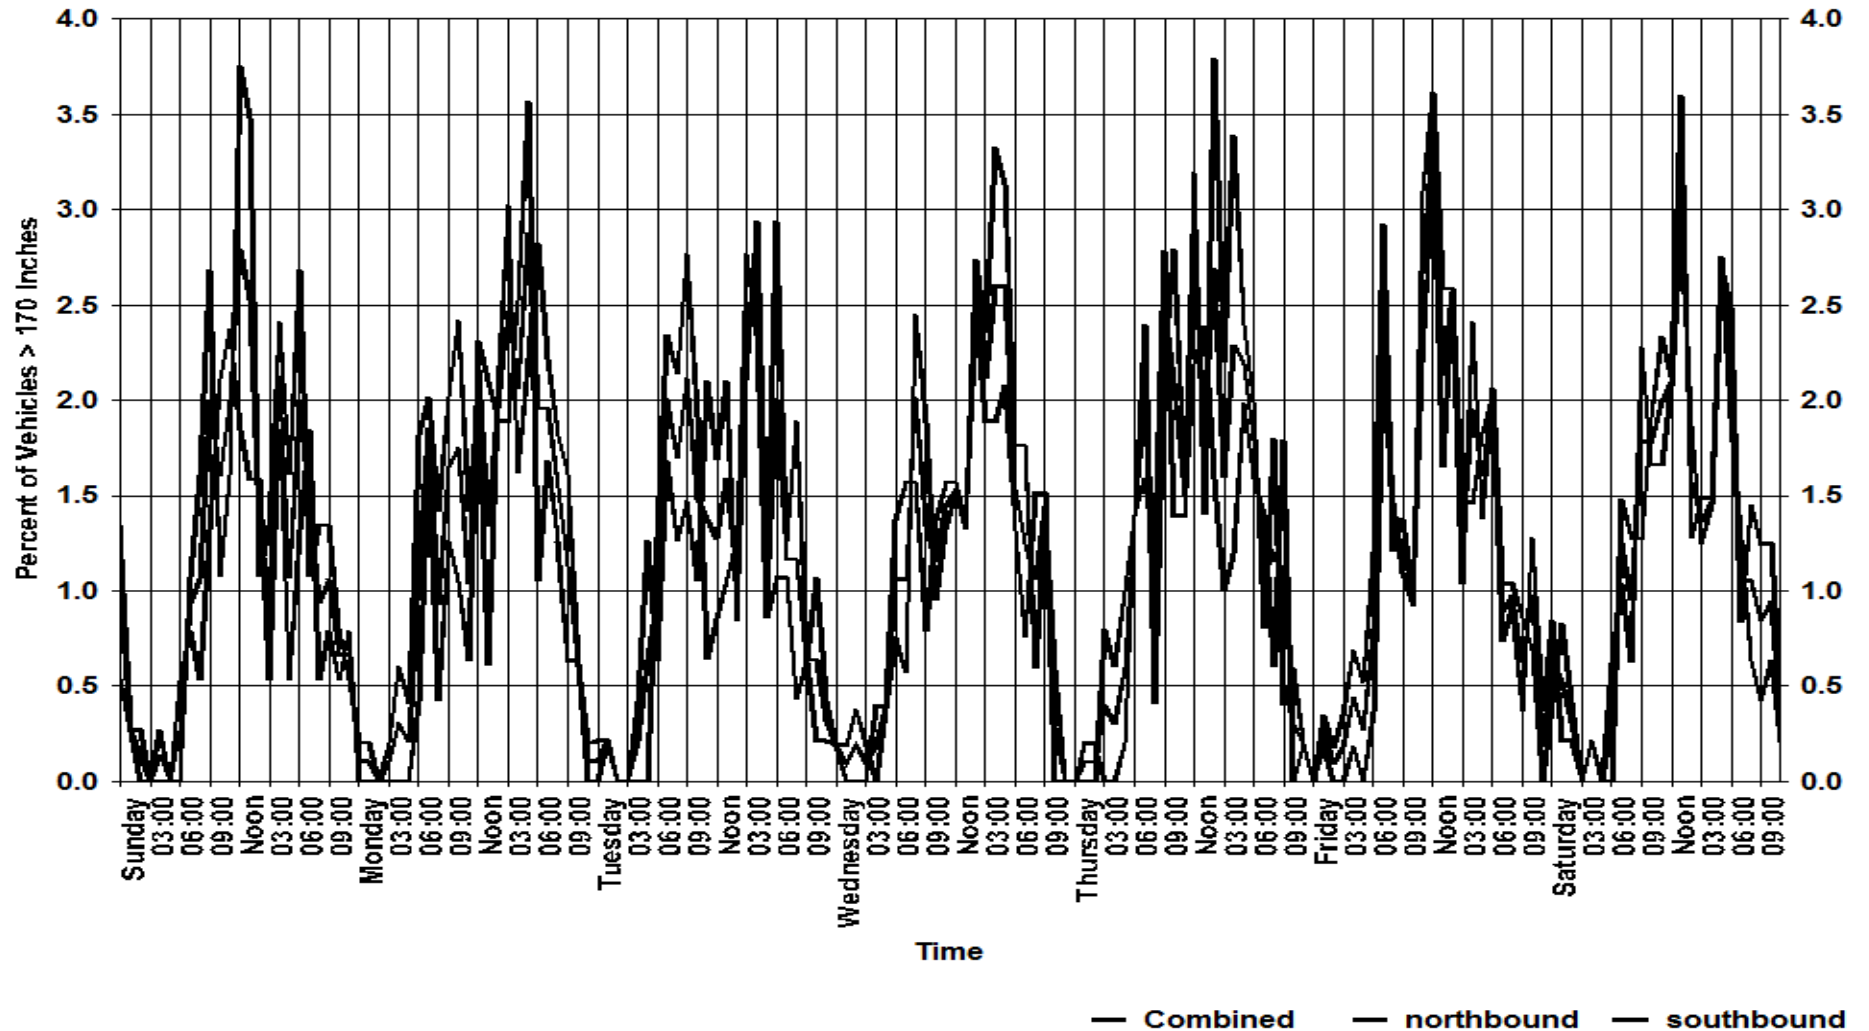

Lakewood Police Department

12650 Detroit Ave.
Lakewood, Ohio 44107
www.onelakewood.com
police@lakewoodoh.net
216-521-6773

Length as Overall Percentage