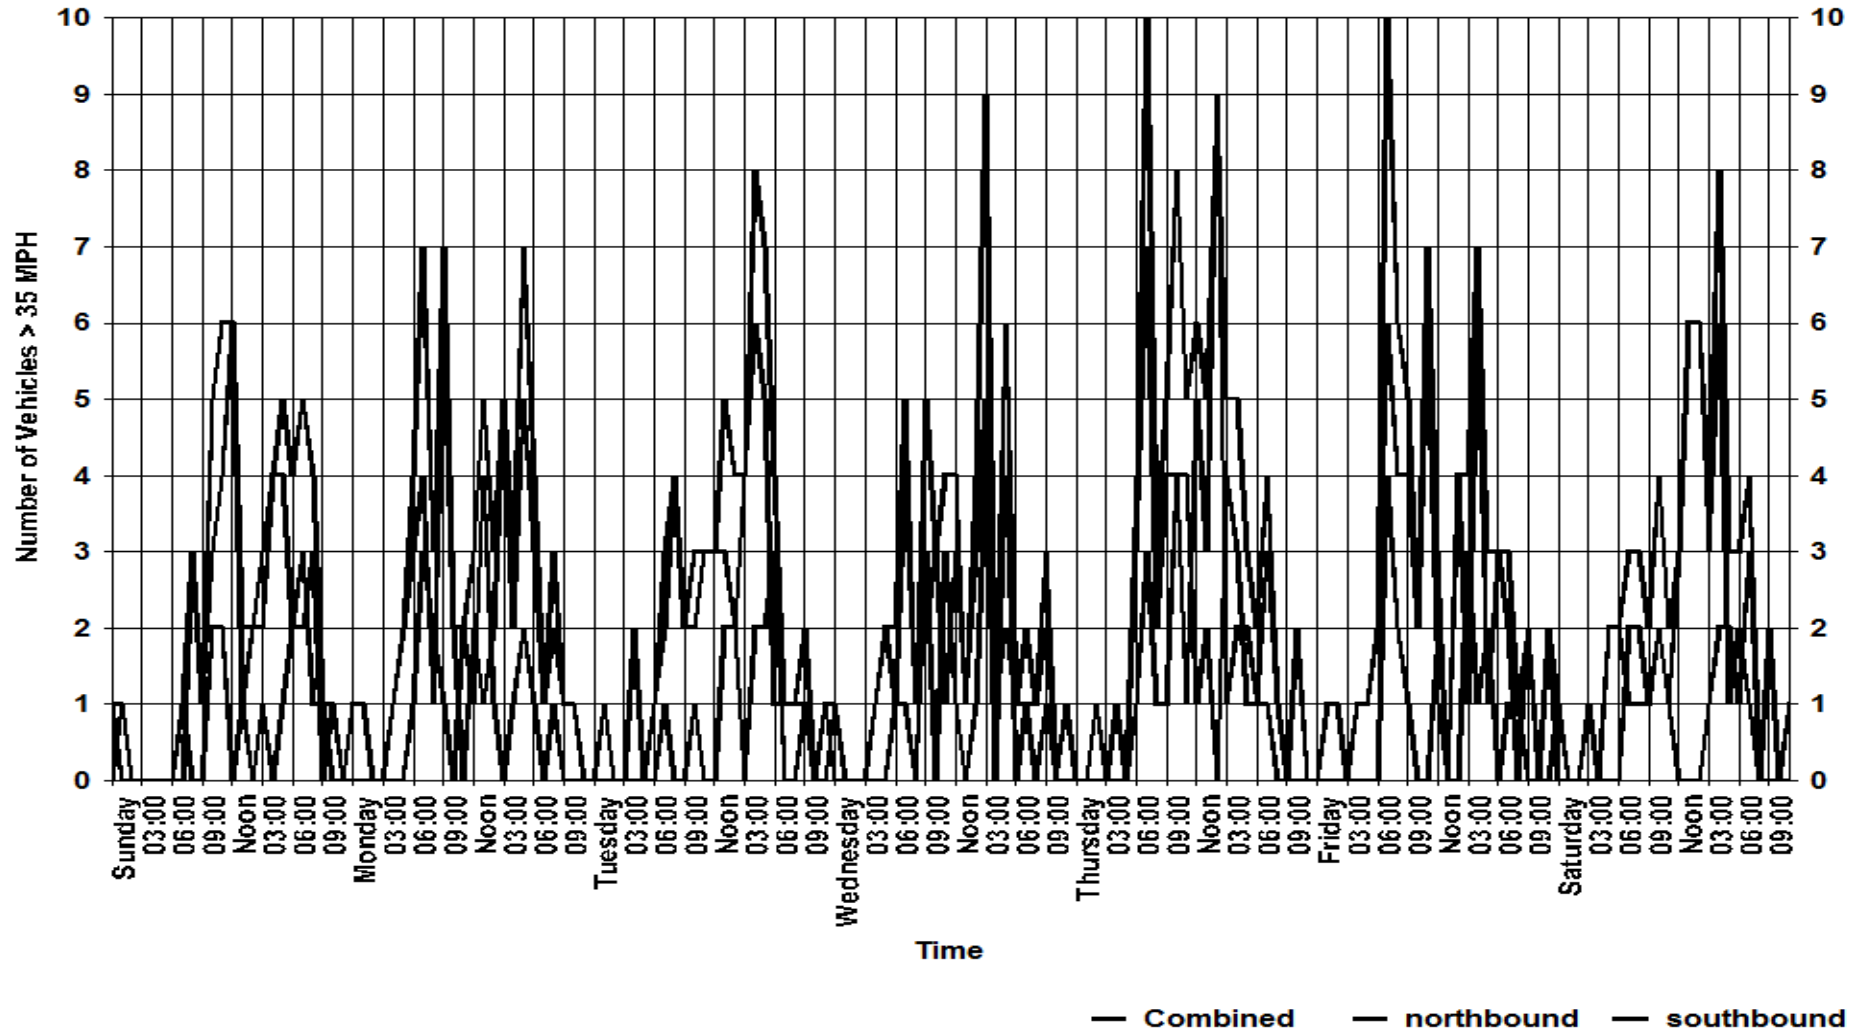

Speed as Total Volume

Lakewood Police Department

12650 Detroit Ave.
Lakewood, Ohio 44107
www.onelakewood.com
police@lakewoodoh.net
216-521-6773

Cumulative Length

— Combined: 85th=31 — northbound: 85th=30 — southbound: 85th=32

Length as Total Volume