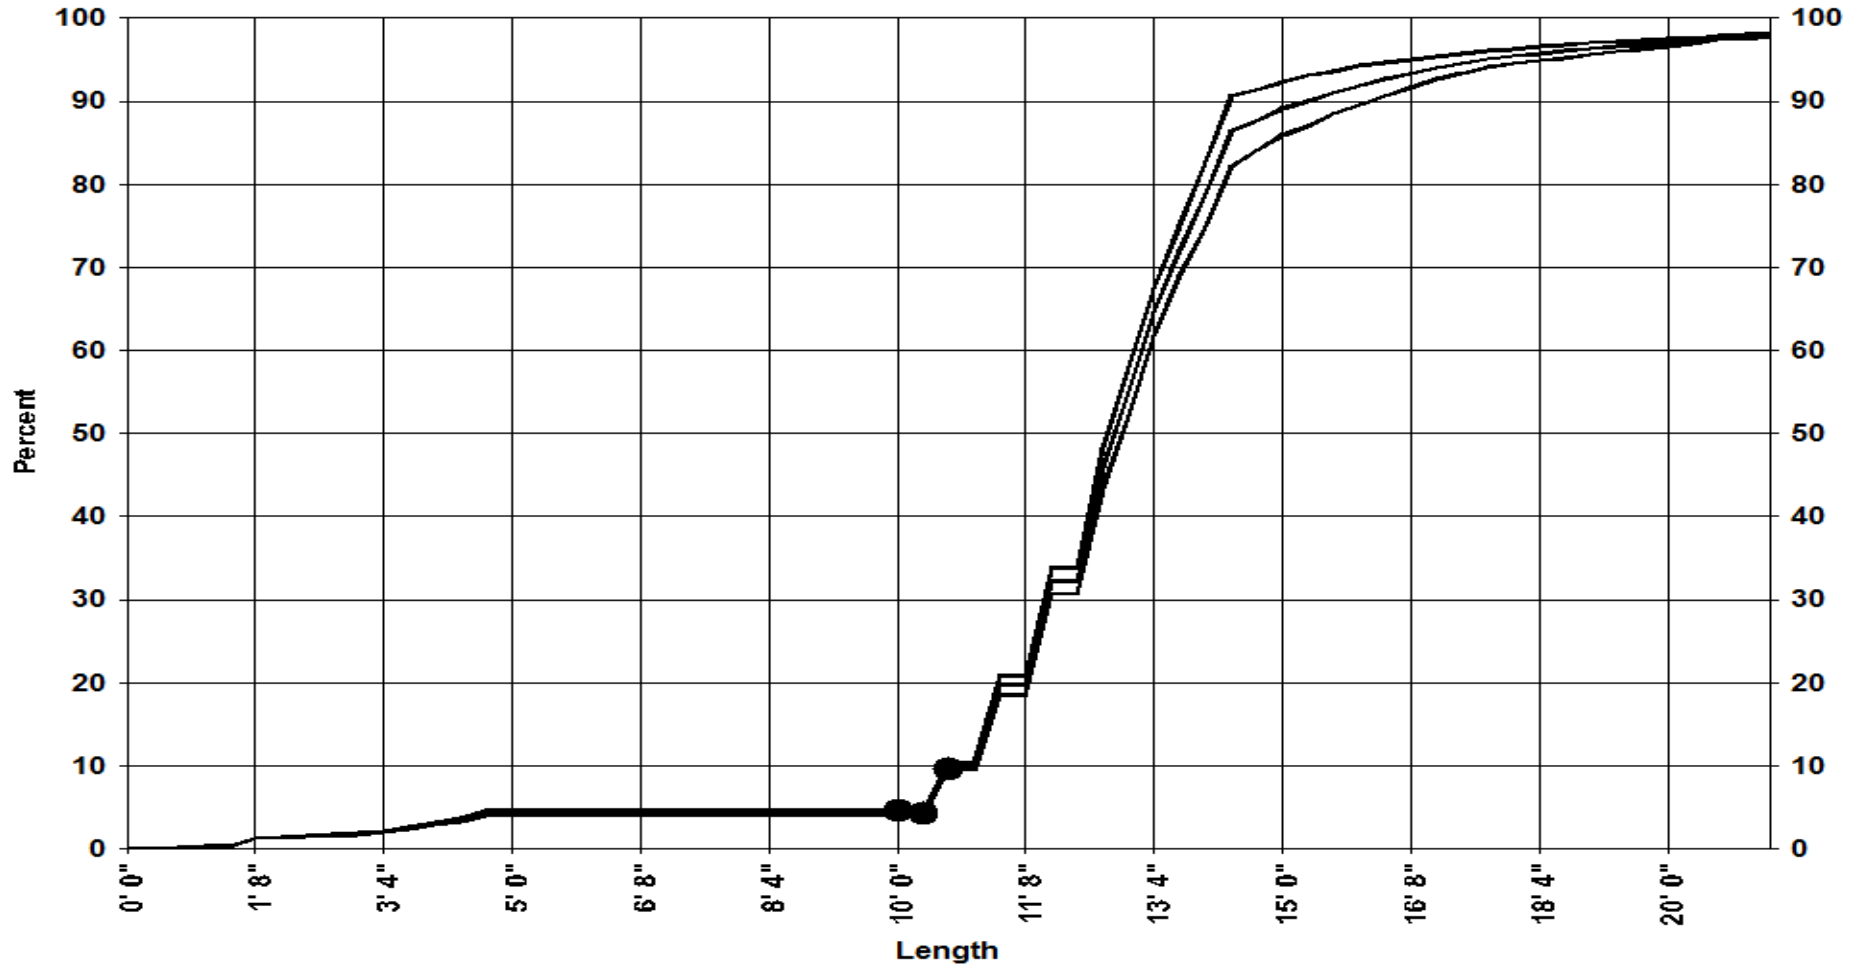

Speed as Total Volume

Lakewood Police Department

12650 Detroit Ave.
Lakewood, Ohio 44107
www.onelakewood.com
police@lakewoodoh.net
216-521-6773

Cumulative Length

— Combined: 85th=31 — northbound: 85th=30 — southbound: 85th=32

Length as Total Volume