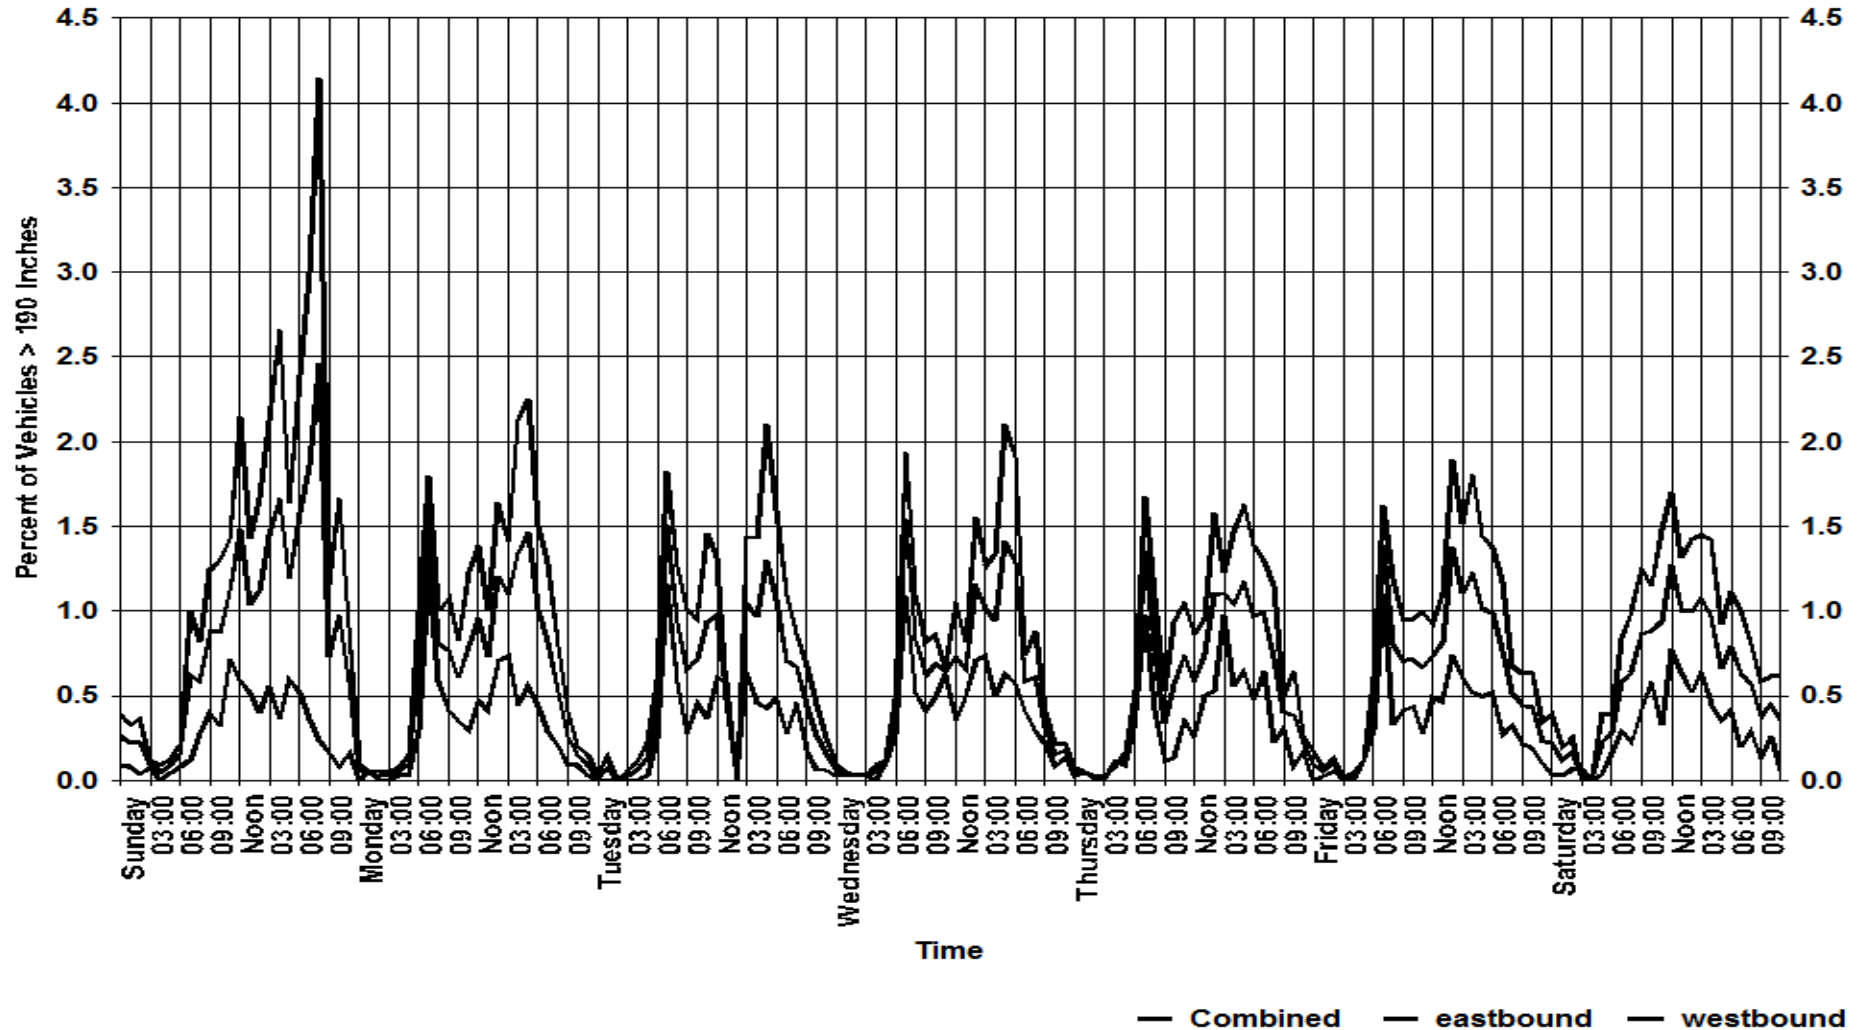

### Cumulative Length

— Combined: 85th=35 — eastbound: 85th=35 — westbound: 85th=35

### Length as Overall Percentage