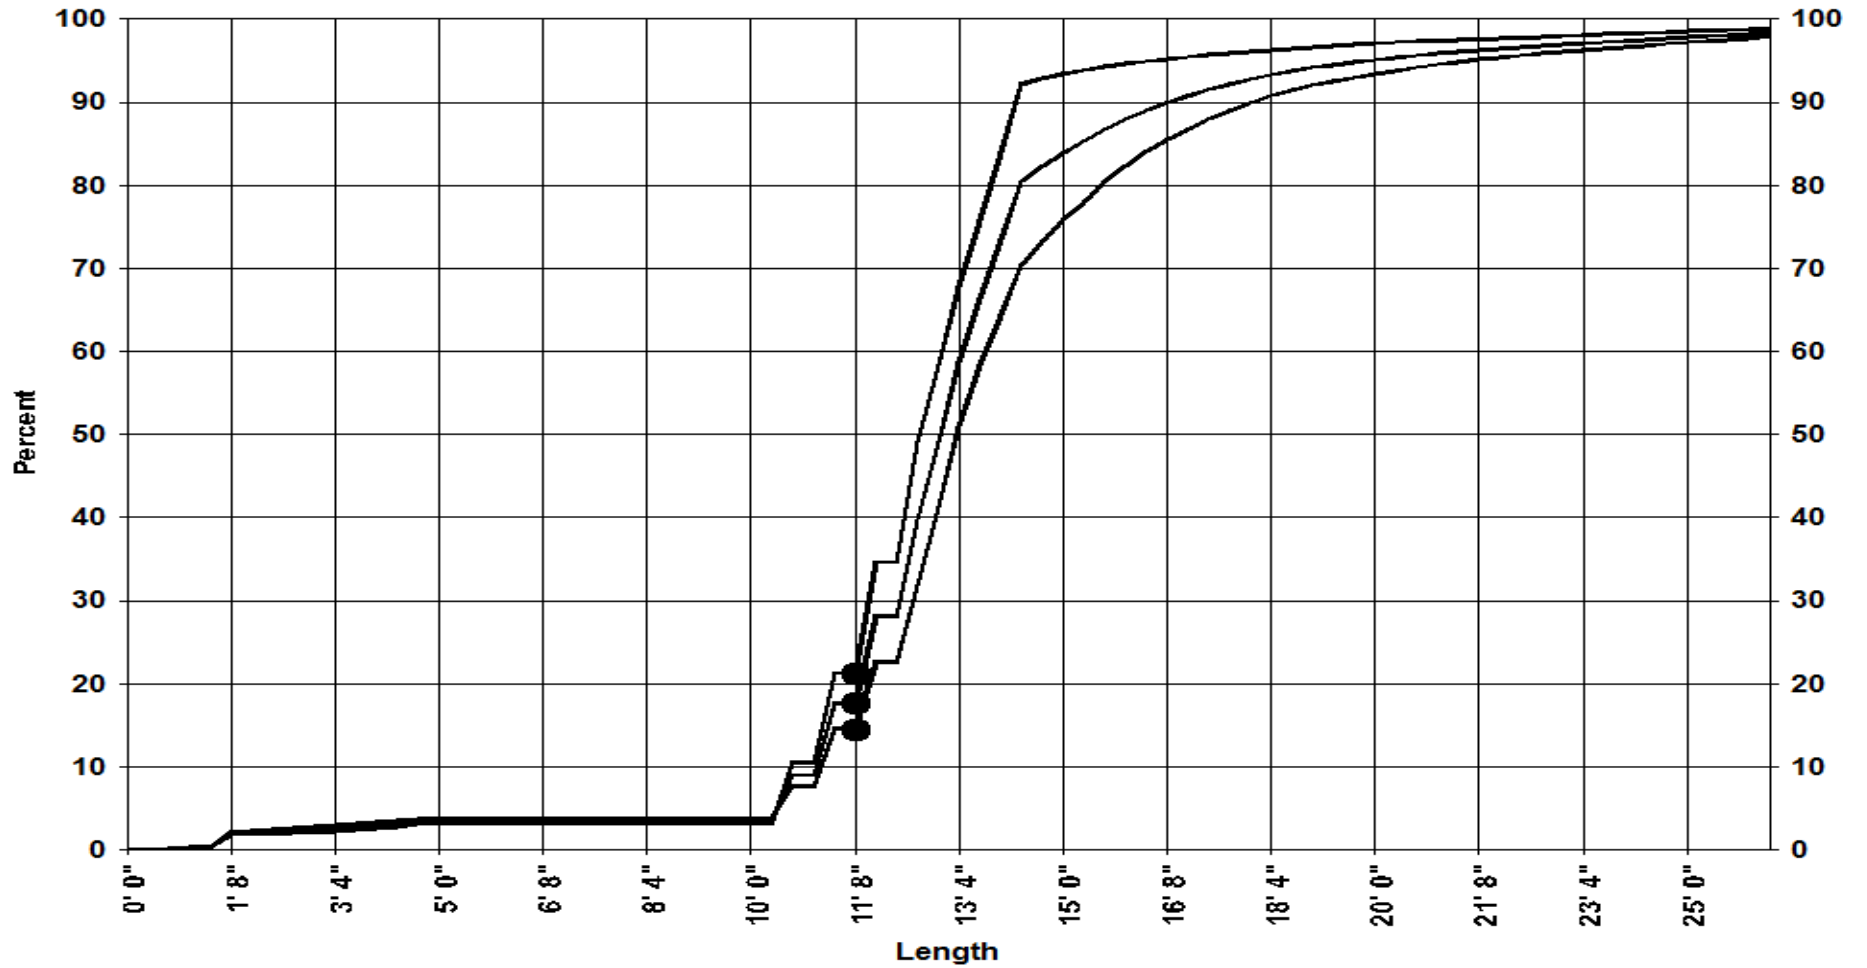

### Speed as Total Volume

### Cumulative Length

— Combined: 85th=35 — eastbound: 85th=35 — westbound: 85th=35

### Length as Overall Percentage

### Length as Total Volume