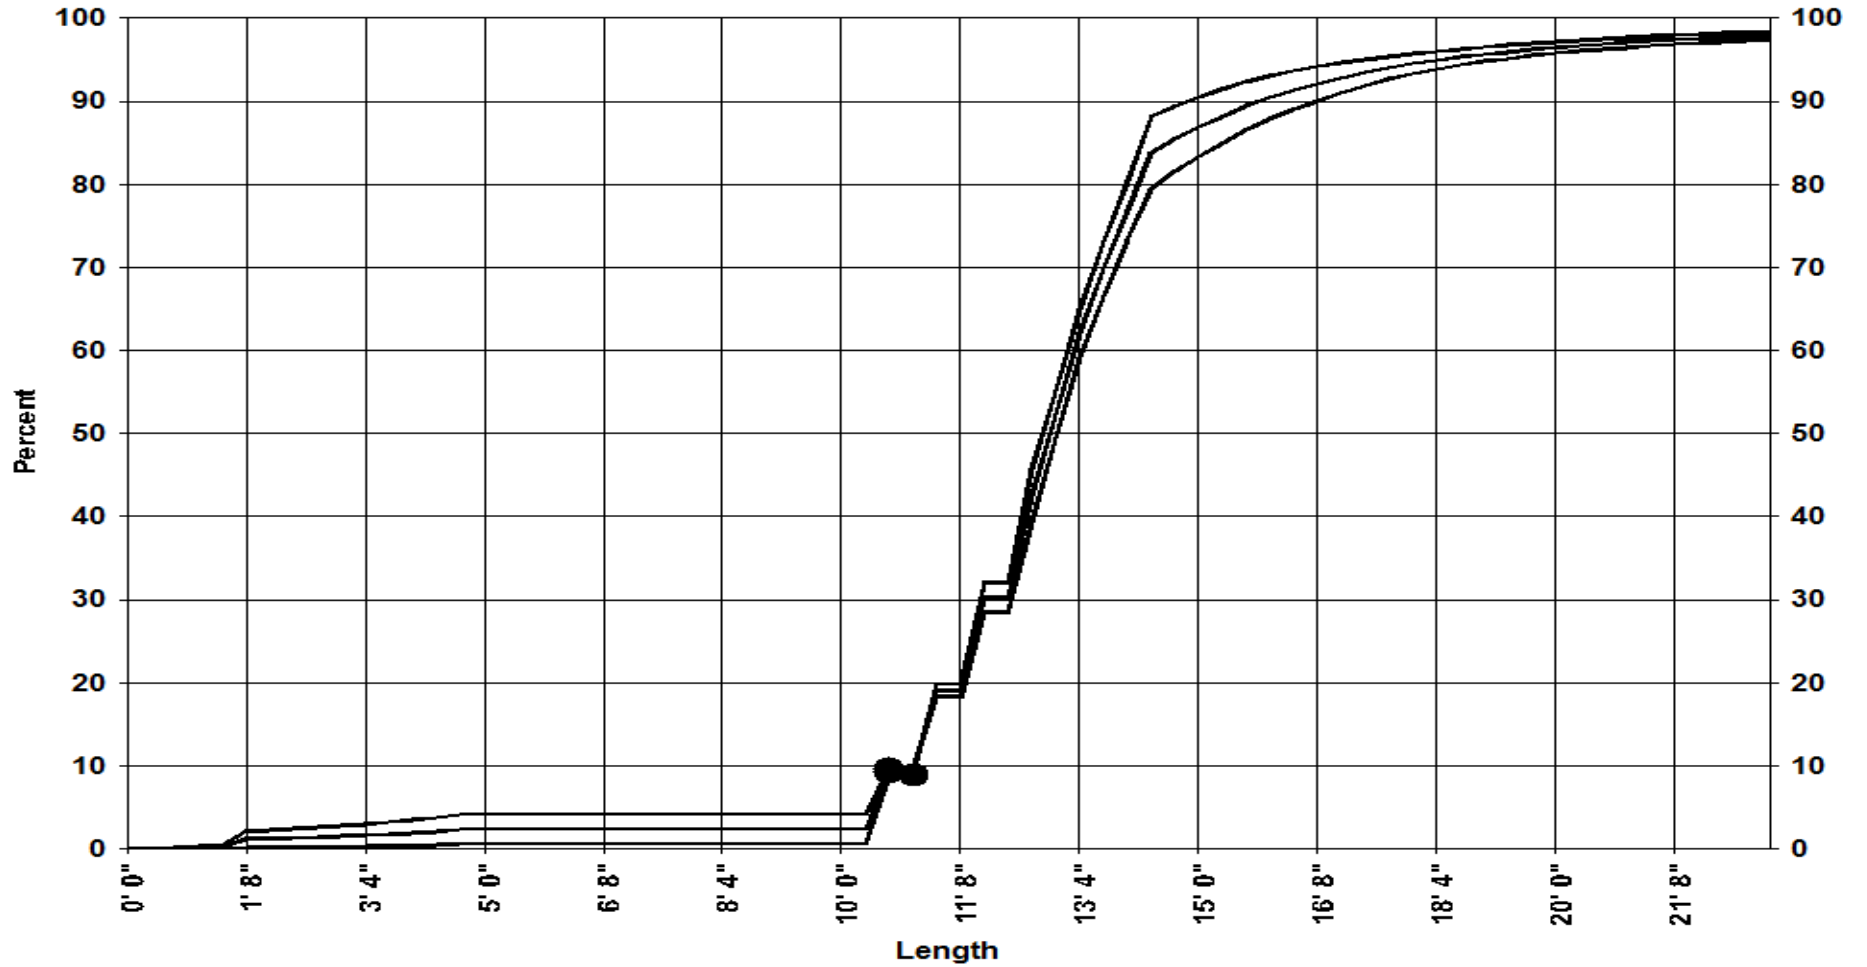

### Speed as Total Volume

— Combined — eastbound — westbound

### Cumulative Length

— Combined: 85th=32    — eastbound: 85th=33    — westbound: 85th=32

### Length as Overall Percentage

### Length as Total Volume