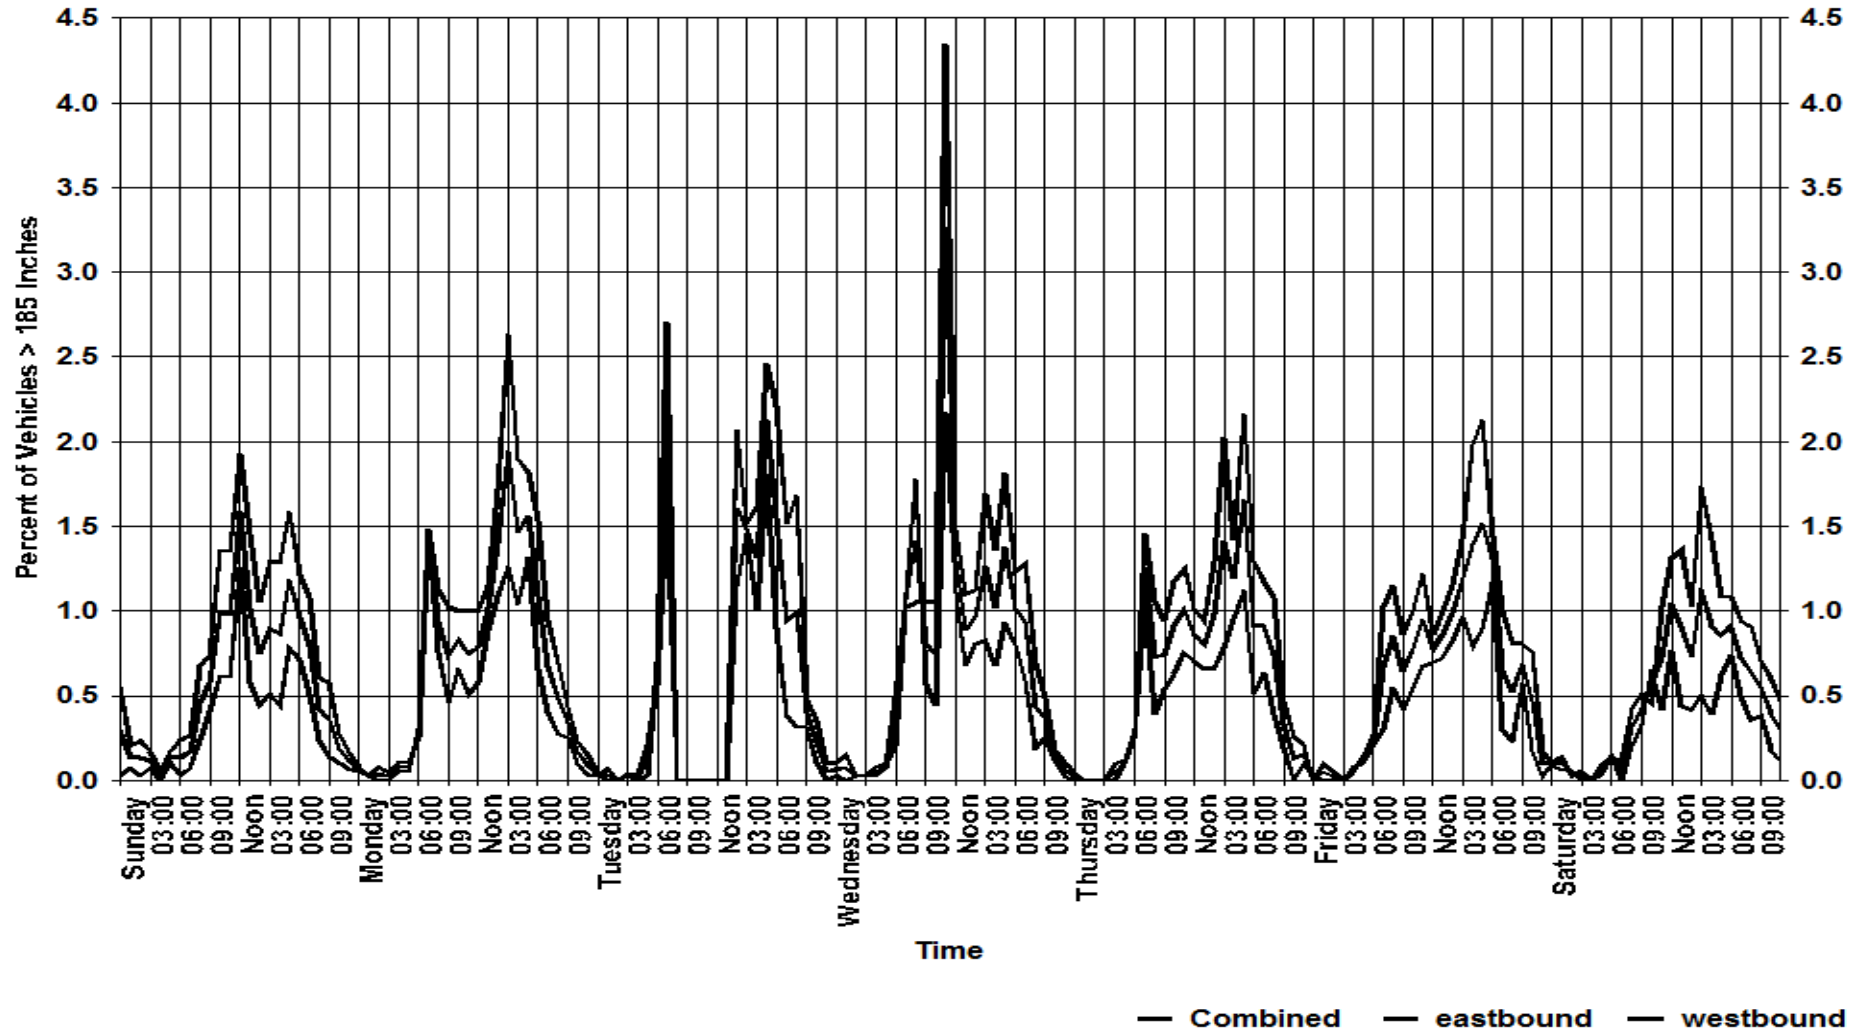

### Cumulative Length

— Combined: 85th=32    — eastbound: 85th=33    — westbound: 85th=32

### Length as Overall Percentage