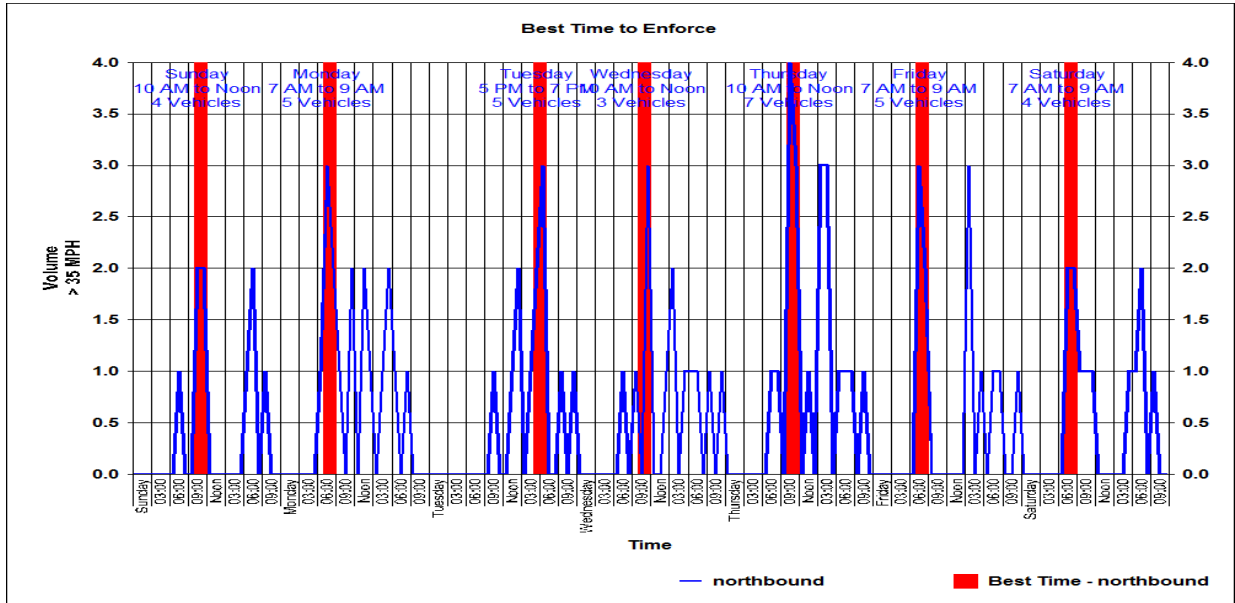

Lakewood Police Department

12650 Detroit Ave.
Lakewood, Ohio 44107
www.onelakewood.com
police@lakewoodoh.net
216-521-6773