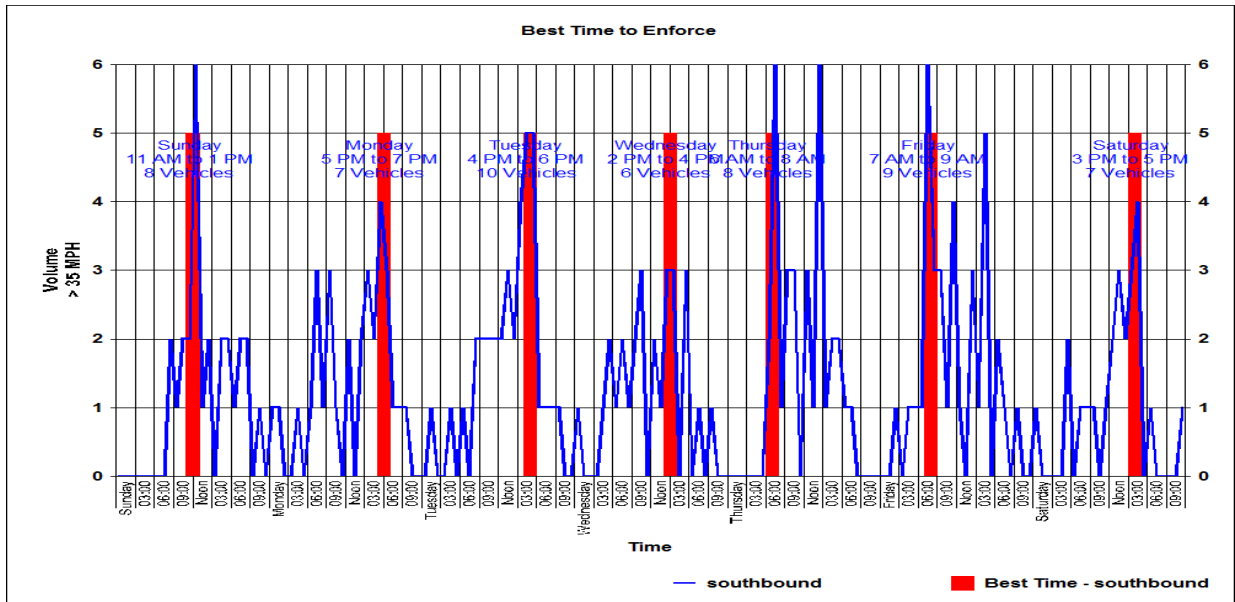

Lakewood Police Department

12650 Detroit Ave.
Lakewood, Ohio 44107
www.onelakewood.com
police@lakewoodoh.net
216-521-6773