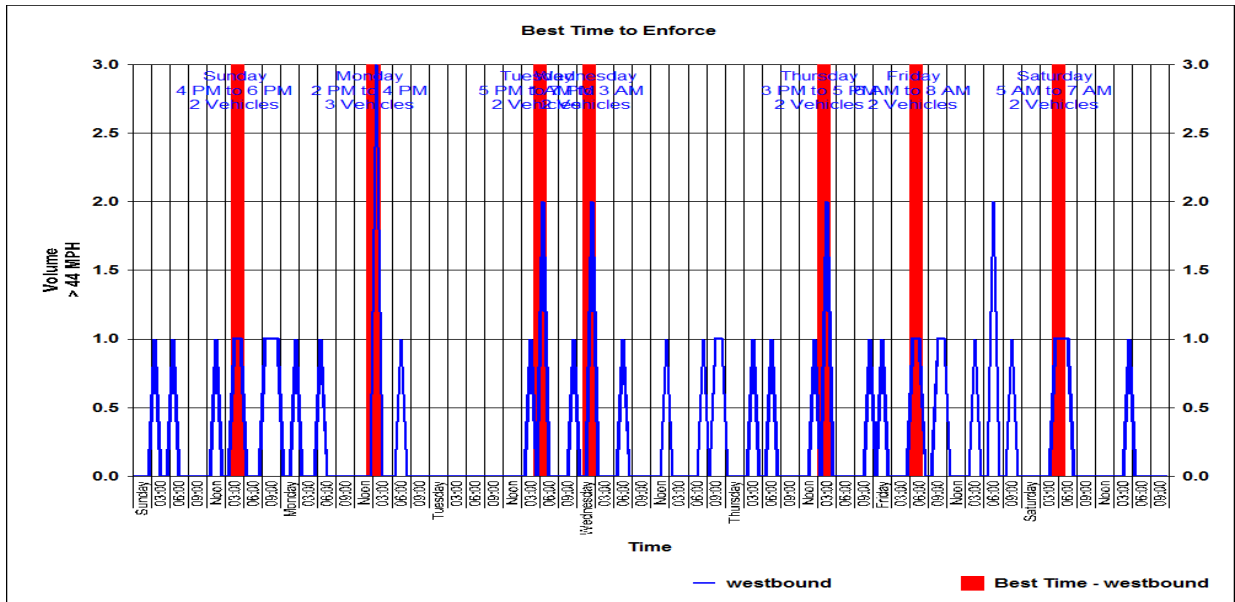

Lakewood Police Department

12650 Detroit Ave.
Lakewood, Ohio 44107
www.onelakewood.com
police@lakewoodoh.net
216-521-6773