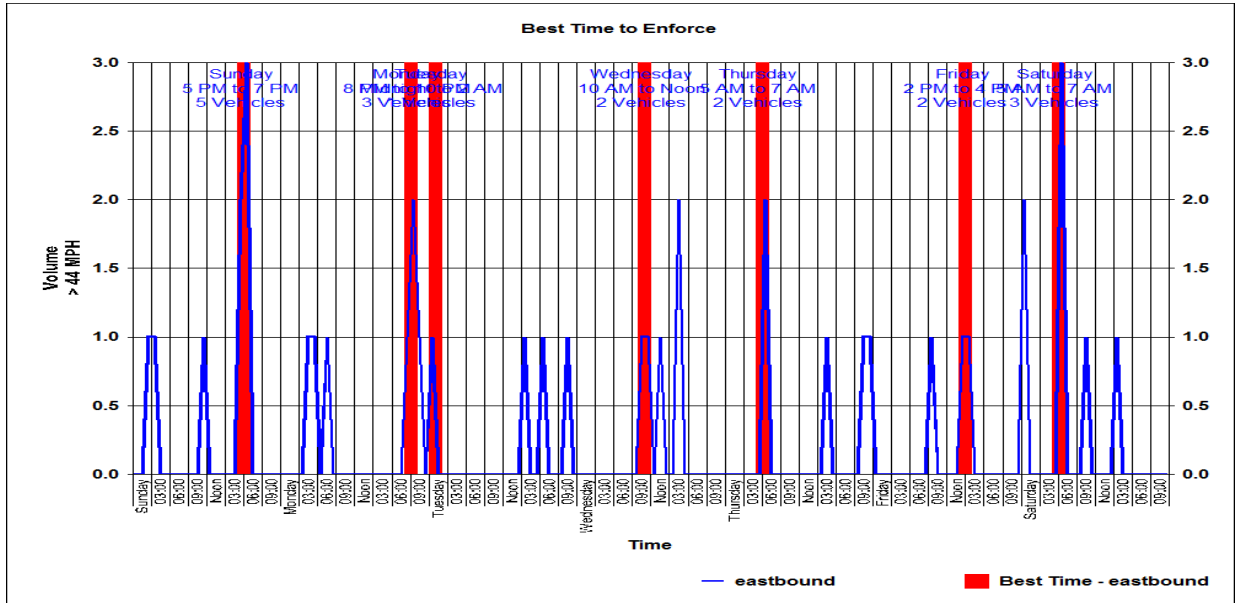

Lakewood Police Department

12650 Detroit Ave.
Lakewood, Ohio 44107
www.onelakewood.com
police@lakewoodoh.net
216-521-6773