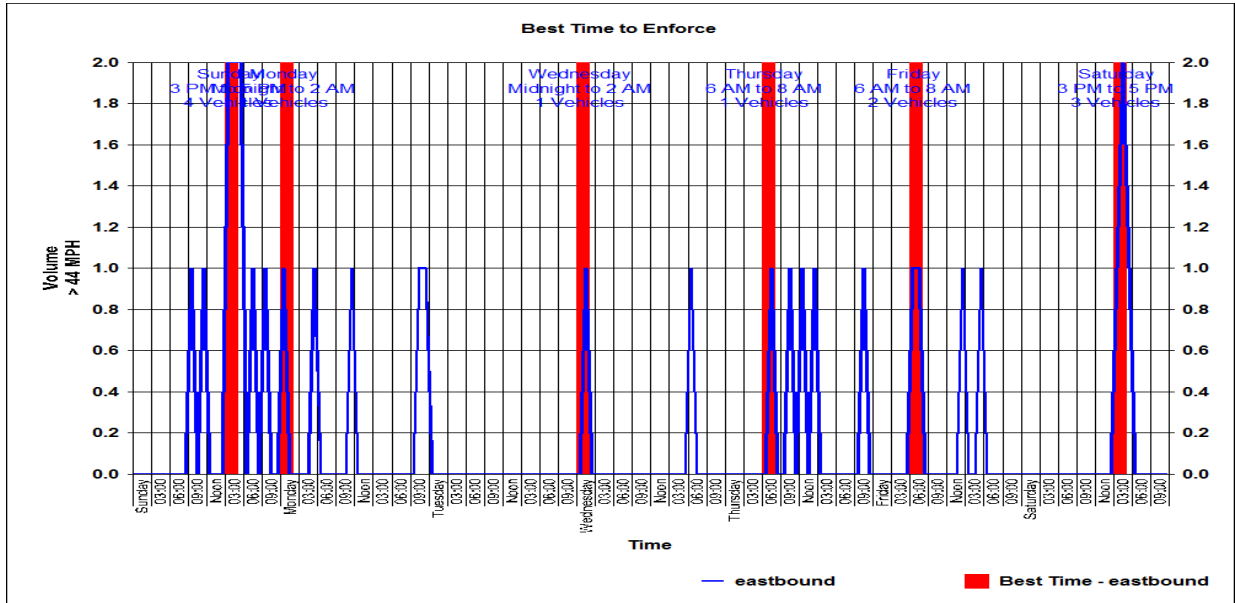

Lakewood Police Department

12650 Detroit Ave.
Lakewood, Ohio 44107
www.onelakewood.com
police@lakewoodoh.net
216-521-6773