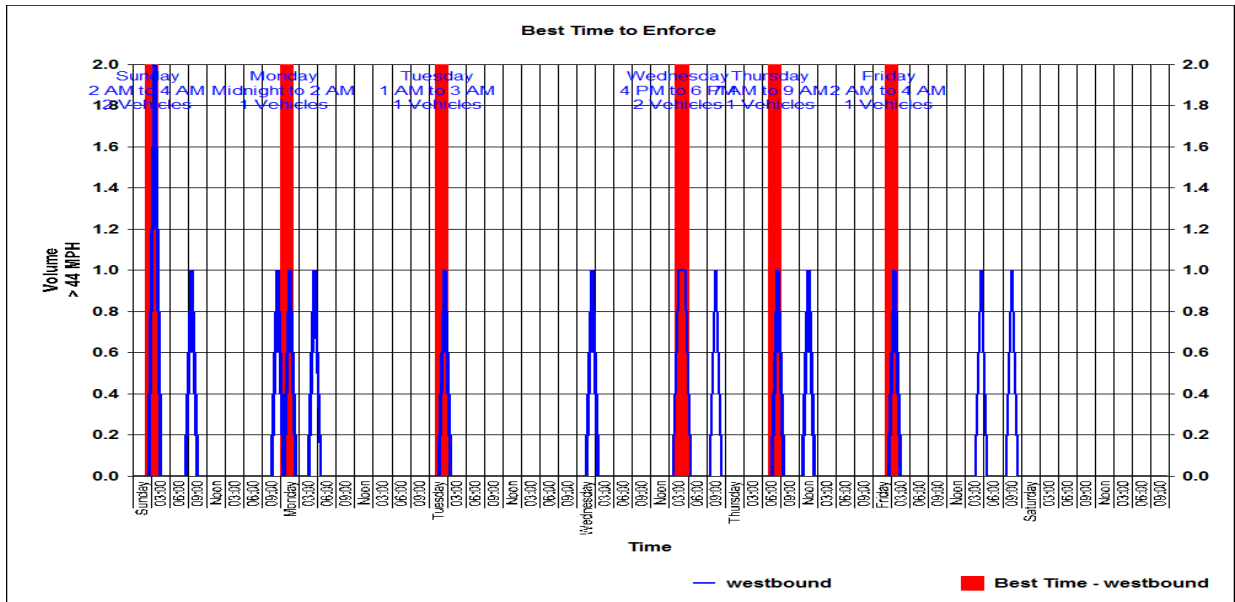

Lakewood Police Department

12650 Detroit Ave.
Lakewood, Ohio 44107
www.onelakewood.com
police@lakewoodoh.net
216-521-6773