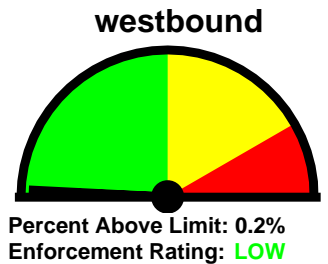

Lakewood Police Department

12650 Detroit Ave.
Lakewood, Ohio 44107
www.onelakewood.com
police@lakewoodoh.net
216-521-6773

Speed Enforcement Evaluator

Location:
waterbury/franklin

Closest Cross Street:

Analysis Dates:
Tuesday, September 04, 2018
Tuesday, September 11, 2018

Equipment Used:
Jamar Radar Recorder

Installed By:
Wintrick/Ortiz

Total Percentage of Enforceable Violations

0% 10%
Posted Speed Limit: 35 MPH
Enforcement Tolerance: 9 MPH
Enforcement Limit: 45 MPH & Up
Percentage Above Limit: 0.2%
Enforcement Rating: **LOW**