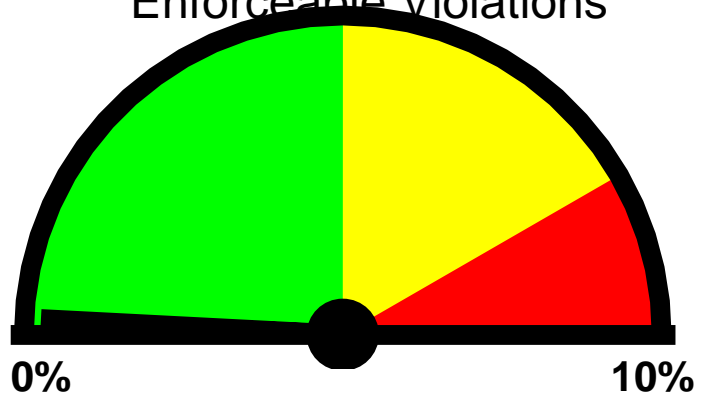

Equipment Used:
Jamar Radar Recorder

Installed By:
Wintrick/Ortiz

Total Percentage of Enforceable Violations

0% 10%
Posted Speed Limit: 35 MPH
Enforcement Tolerance: 9 MPH
Enforcement Limit: 45 MPH & Up
Percentage Above Limit: 0.2%
Enforcement Rating: **LOW**