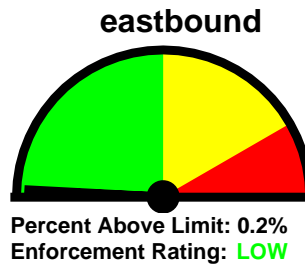

Lakewood Police Department

12650 Detroit Ave.
Lakewood, Ohio 44107
www.onelakewood.com
police@lakewoodoh.net
216-521-6773

Speed Enforcement Evaluator

Location:
waterbury/franklin

Closest Cross Street:

Analysis Dates:
Tuesday, September 04, 2018
Tuesday, September 11, 2018

Equipment Used:
Jamar Radar Recorder

Installed By:
Wintrick/Ortiz

Total Percentage of Enforceable Violations

0% 10%
Posted Speed Limit: 35 MPH
Enforcement Tolerance: 9 MPH
Enforcement Limit: 45 MPH & Up
Percentage Above Limit: 0.2%
Enforcement Rating: **LOW**