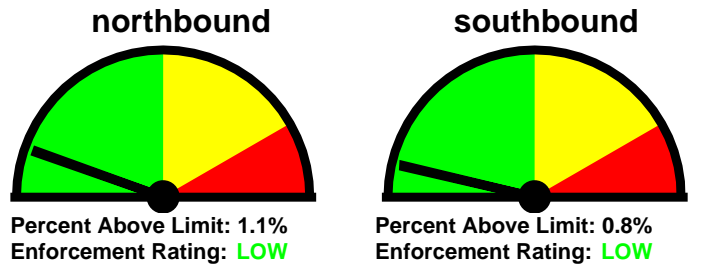

Closest Cross Street:
Madison

Equipment Used:
Jamar Radar Recorder

Installed By:
Ortiz/Morley

Total Percentage of Enforceable Violations

0% 10%
Posted Speed Limit: 25 MPH
Enforcement Tolerance: 12 MPH
Enforcement Limit: 38 MPH & Up
Percentage Above Limit: 0.9%
Enforcement Rating: **LOW**