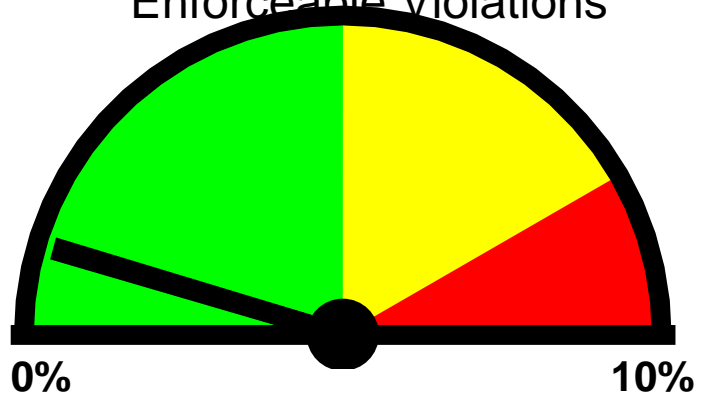

Closest Cross Street:
Madison

Equipment Used:
Jamar Radar Recorder

Installed By:
Ortiz/Morley

Total Percentage of Enforceable Violations

0% 10%
Posted Speed Limit: 25 MPH
Enforcement Tolerance: 12 MPH
Enforcement Limit: 38 MPH & Up
Percentage Above Limit: 0.9%
Enforcement Rating: **LOW**