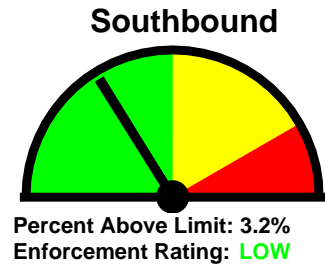

Lakewood Police Department

12650 Detroit Ave.
Lakewood, Ohio 44107
www.onelakewood.com
police@lakewoodoh.net
216-521-6773

Speed Enforcement Evaluator

Location:
1551 Woodward

Closest Cross Street:
Detroit

Analysis Dates:
Friday, September 09, 2011
Friday, September 16, 2011

Equipment Used:
Jamar Radar Recorder

Installed By:
Busi/Fritsch

Total Percentage of Enforceable Violations

0% 10%
Posted Speed Limit: 25 MPH
Enforcement Tolerance: 12 MPH
Enforcement Limit: 38 MPH & Up
Percentage Above Limit: 1.8%
Enforcement Rating: **LOW**