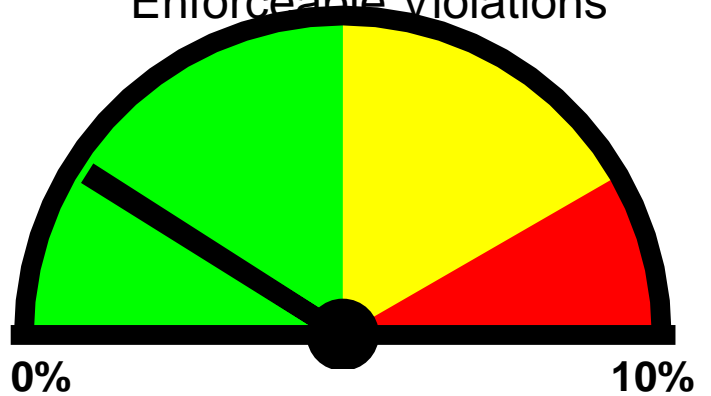

Lakewood Police Department

12650 Detroit Ave.
Lakewood, Ohio 44107
www.onelakewood.com
police@lakewoodoh.net
216-521-6773

Speed Enforcement Evaluator

Location:
1551 Woodward

Closest Cross Street:
Detroit

Analysis Dates:
Friday, September 09, 2011
Friday, September 16, 2011

Equipment Used:
Jamar Radar Recorder

Installed By:
Busi/Fritsch

Total Percentage of Enforceable Violations

0% 10%
Posted Speed Limit: 25 MPH
Enforcement Tolerance: 12 MPH
Enforcement Limit: 38 MPH & Up
Percentage Above Limit: 1.8%
Enforcement Rating: **LOW**