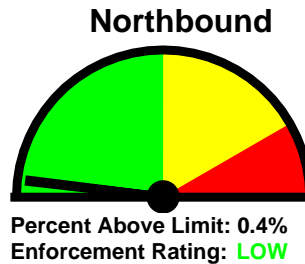

Lakewood Police Department

12650 Detroit Ave.
Lakewood, Ohio 44107
www.onelakewood.com
police@lakewoodoh.net
216-521-6773

Speed Enforcement Evaluator

Location:
1551 Woodward

Closest Cross Street:
Detroit

Analysis Dates:
Friday, September 09, 2011
Friday, September 16, 2011

Equipment Used:
Jamar Radar Recorder

Installed By:
Busi/Fritsch

Total Percentage of Enforceable Violations

0% 10%
Posted Speed Limit: 25 MPH
Enforcement Tolerance: 12 MPH
Enforcement Limit: 38 MPH & Up
Percentage Above Limit: 1.8%
Enforcement Rating: **LOW**