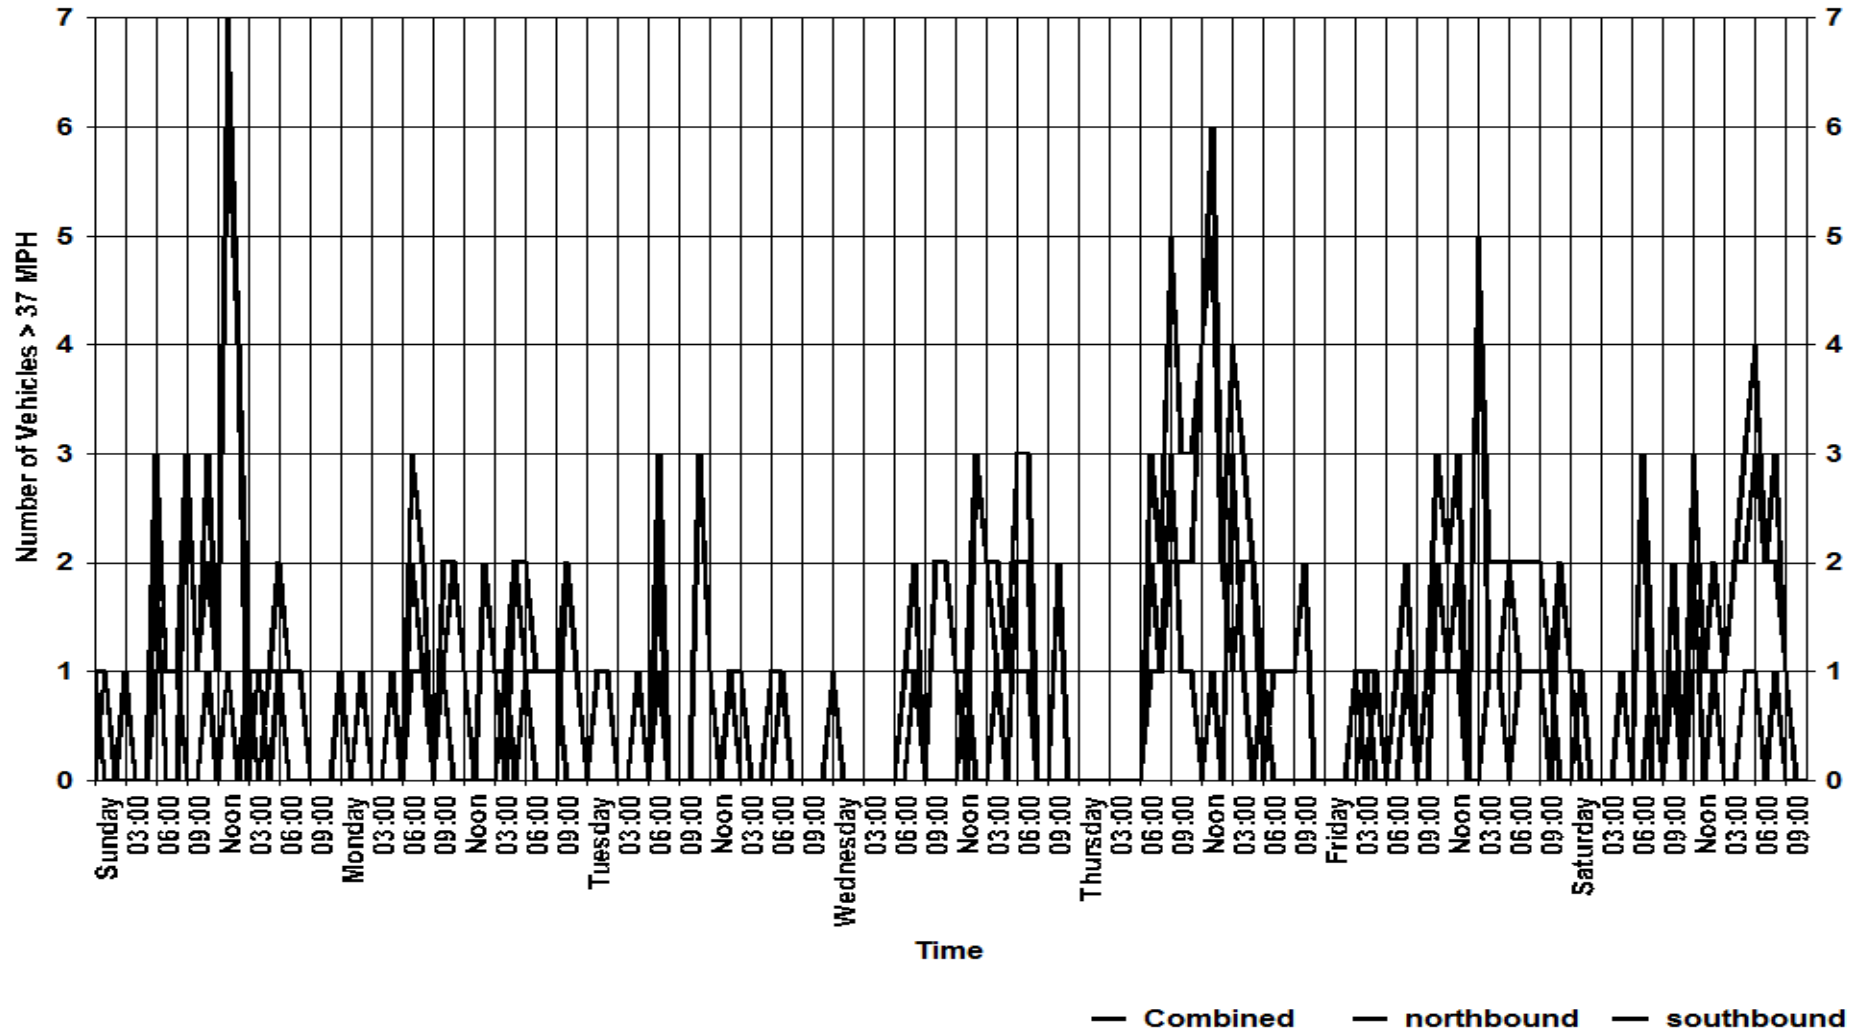

Speed as Overall Percentage

Lakewood Police Department

12650 Detroit Ave.
Lakewood, Ohio 44107
www.onelakewood.com
police@lakewoodoh.net
216-521-6773

Speed as Total Volume

Lakewood Police Department

12650 Detroit Ave.
Lakewood, Ohio 44107
www.onelakewood.com
police@lakewoodoh.net
216-521-6773

Cumulative Length

— Combined: 85th=30 - - - northbound: 85th=31 . . . southbound: 85th=30

Lakewood Police Department

12650 Detroit Ave.
Lakewood, Ohio 44107
www.onelakewood.com
police@lakewoodoh.net
216-521-6773