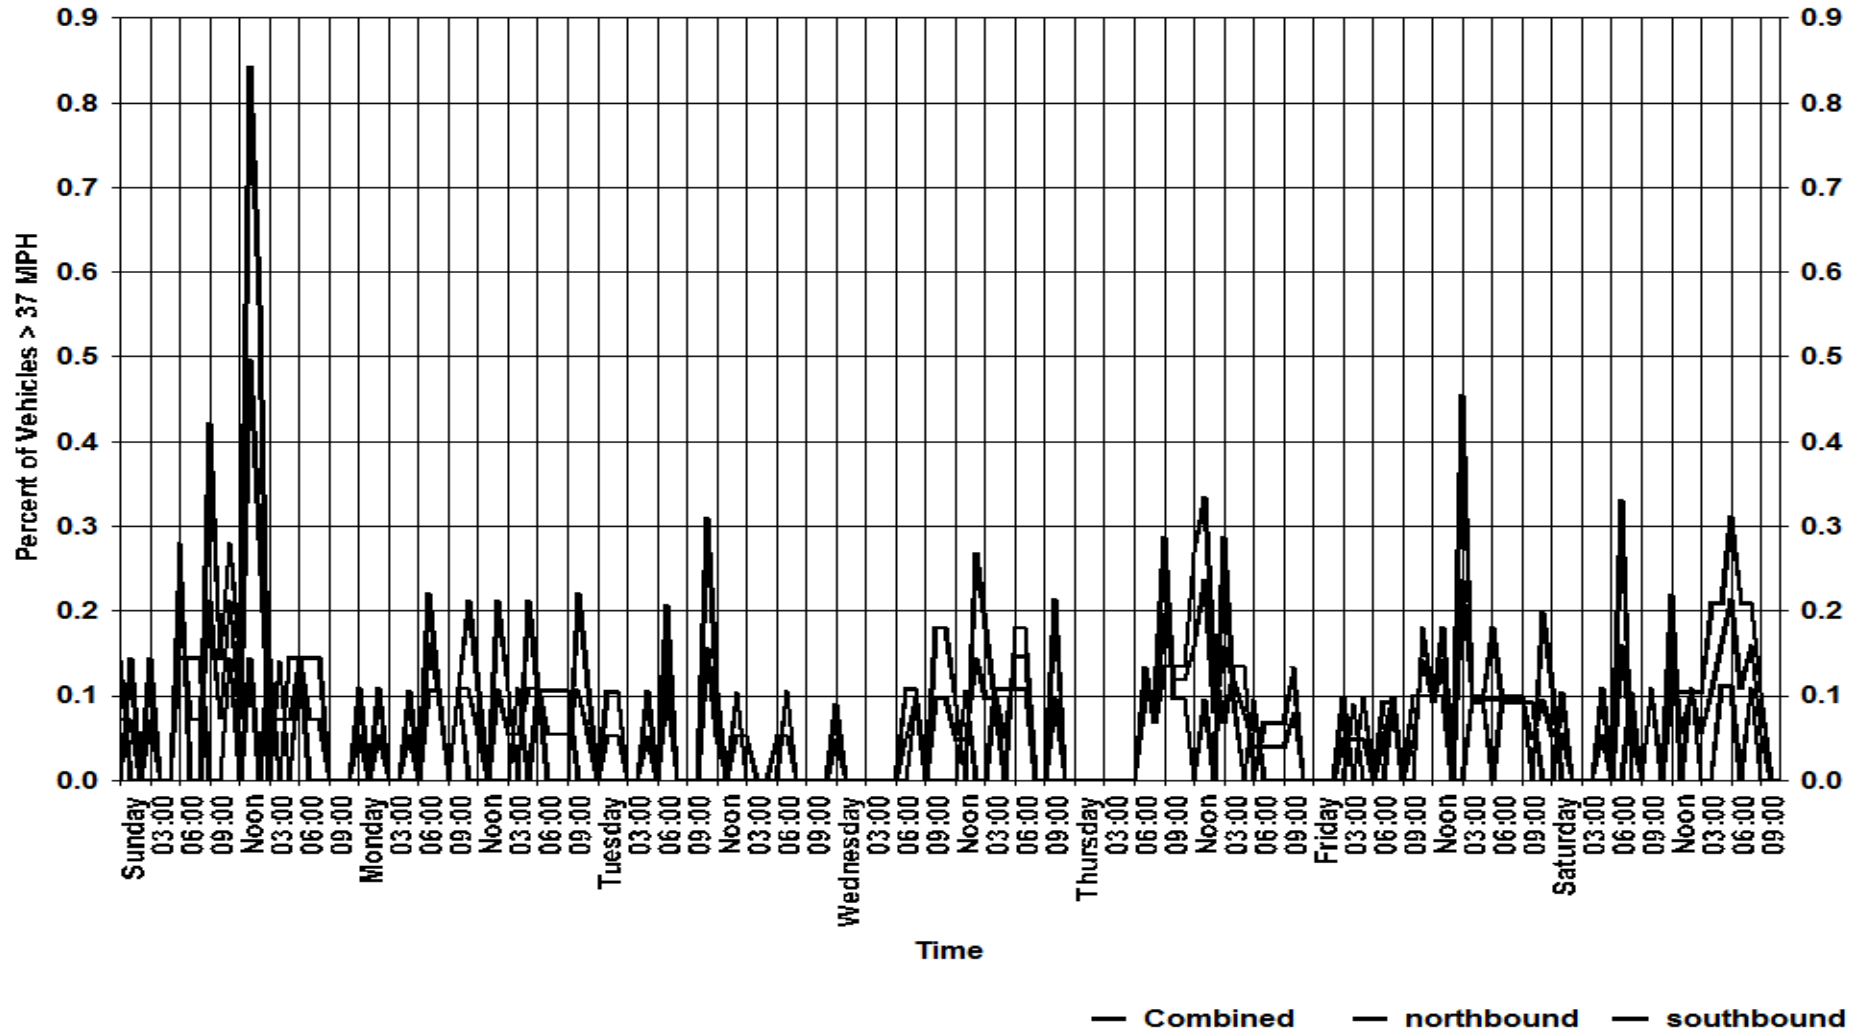

Speed as Overall Percentage

Lakewood Police Department

12650 Detroit Ave.
Lakewood, Ohio 44107
www.onelakewood.com
police@lakewoodoh.net
216-521-6773

Speed as Total Volume

Lakewood Police Department

12650 Detroit Ave.
Lakewood, Ohio 44107
www.onelakewood.com
police@lakewoodoh.net
216-521-6773

Cumulative Length

— Combined: 85th=30 - - - northbound: 85th=31 . . . southbound: 85th=30

Lakewood Police Department

12650 Detroit Ave.
Lakewood, Ohio 44107
www.onelakewood.com
police@lakewoodoh.net
216-521-6773