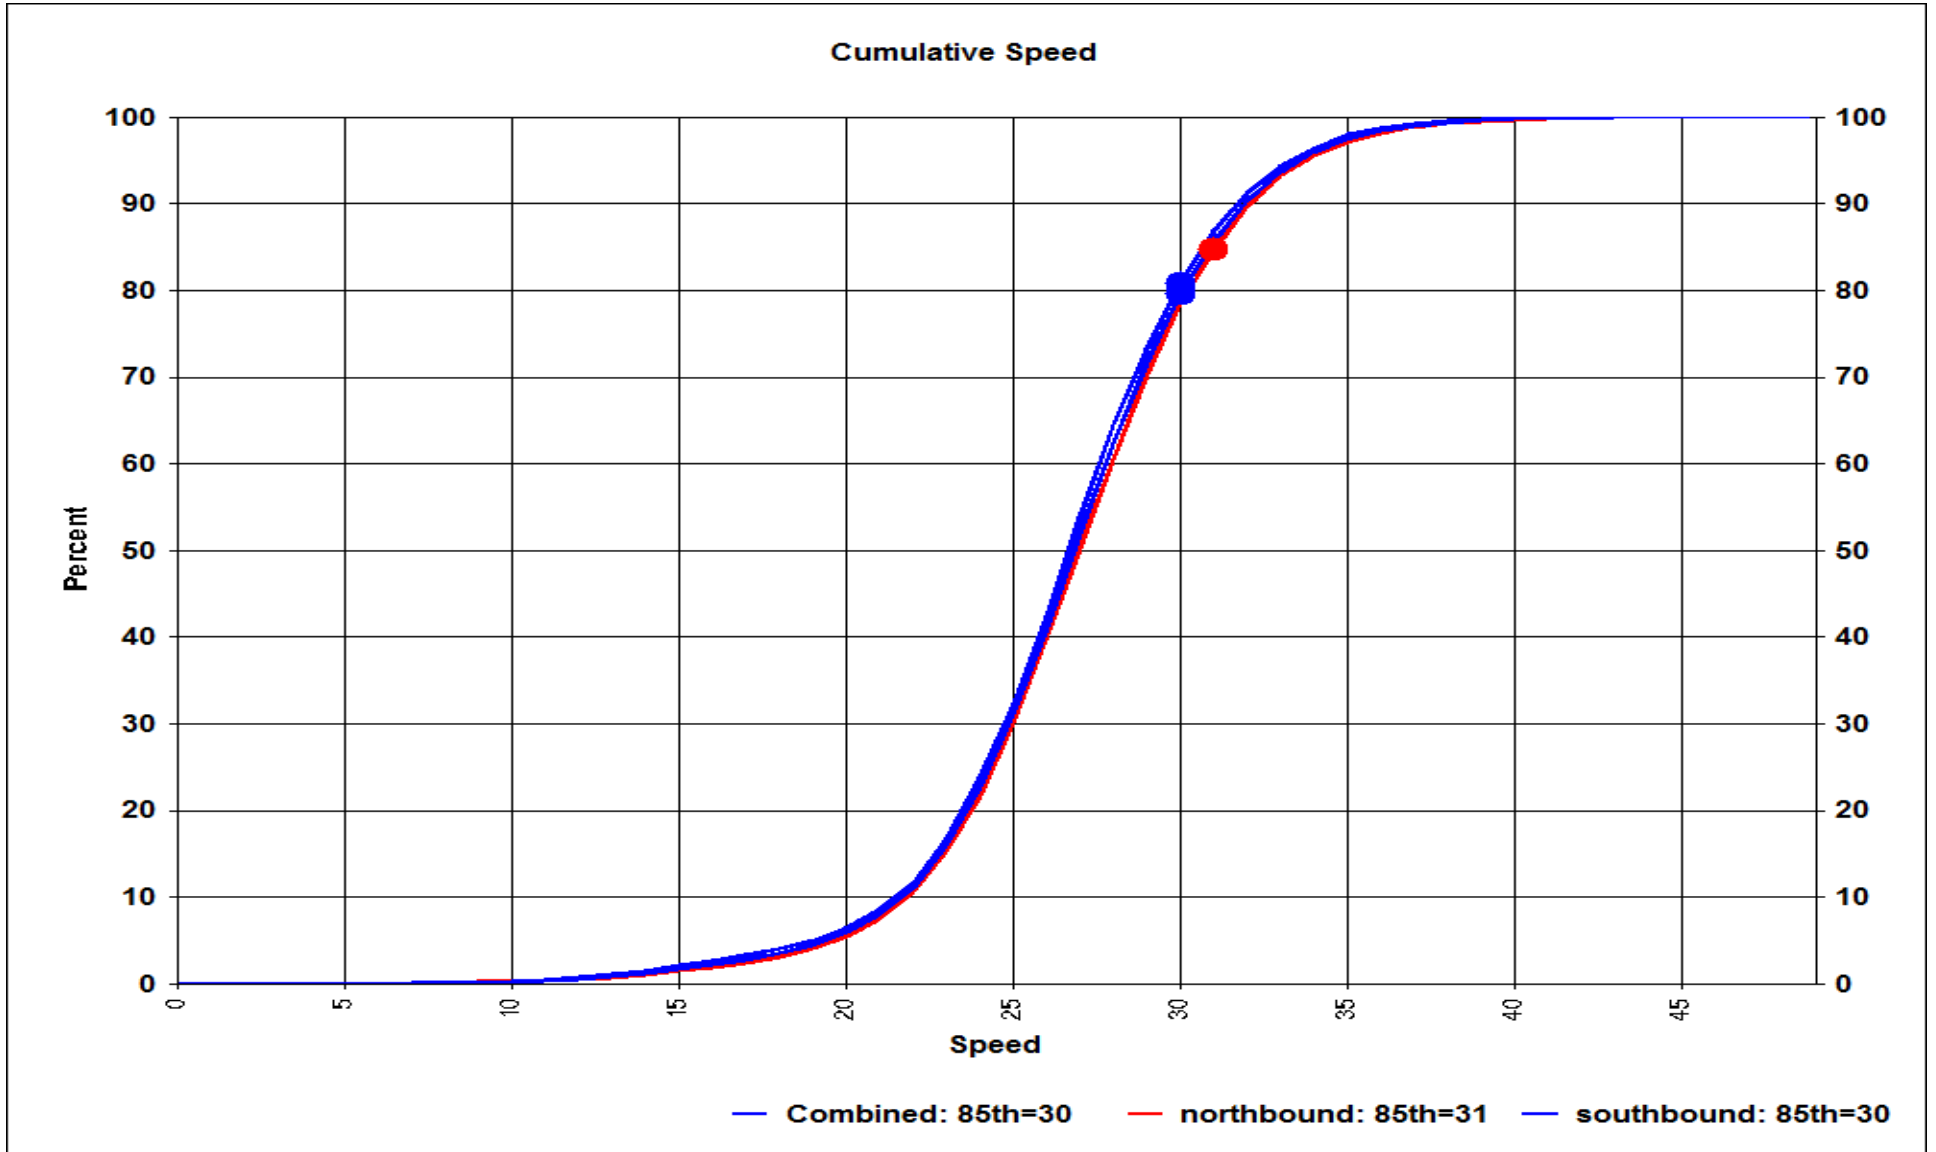

Lakewood Police Department

12650 Detroit Ave.
Lakewood, Ohio 44107
www.onelakewood.com
police@lakewoodoh.net
216-521-6773

Graphs