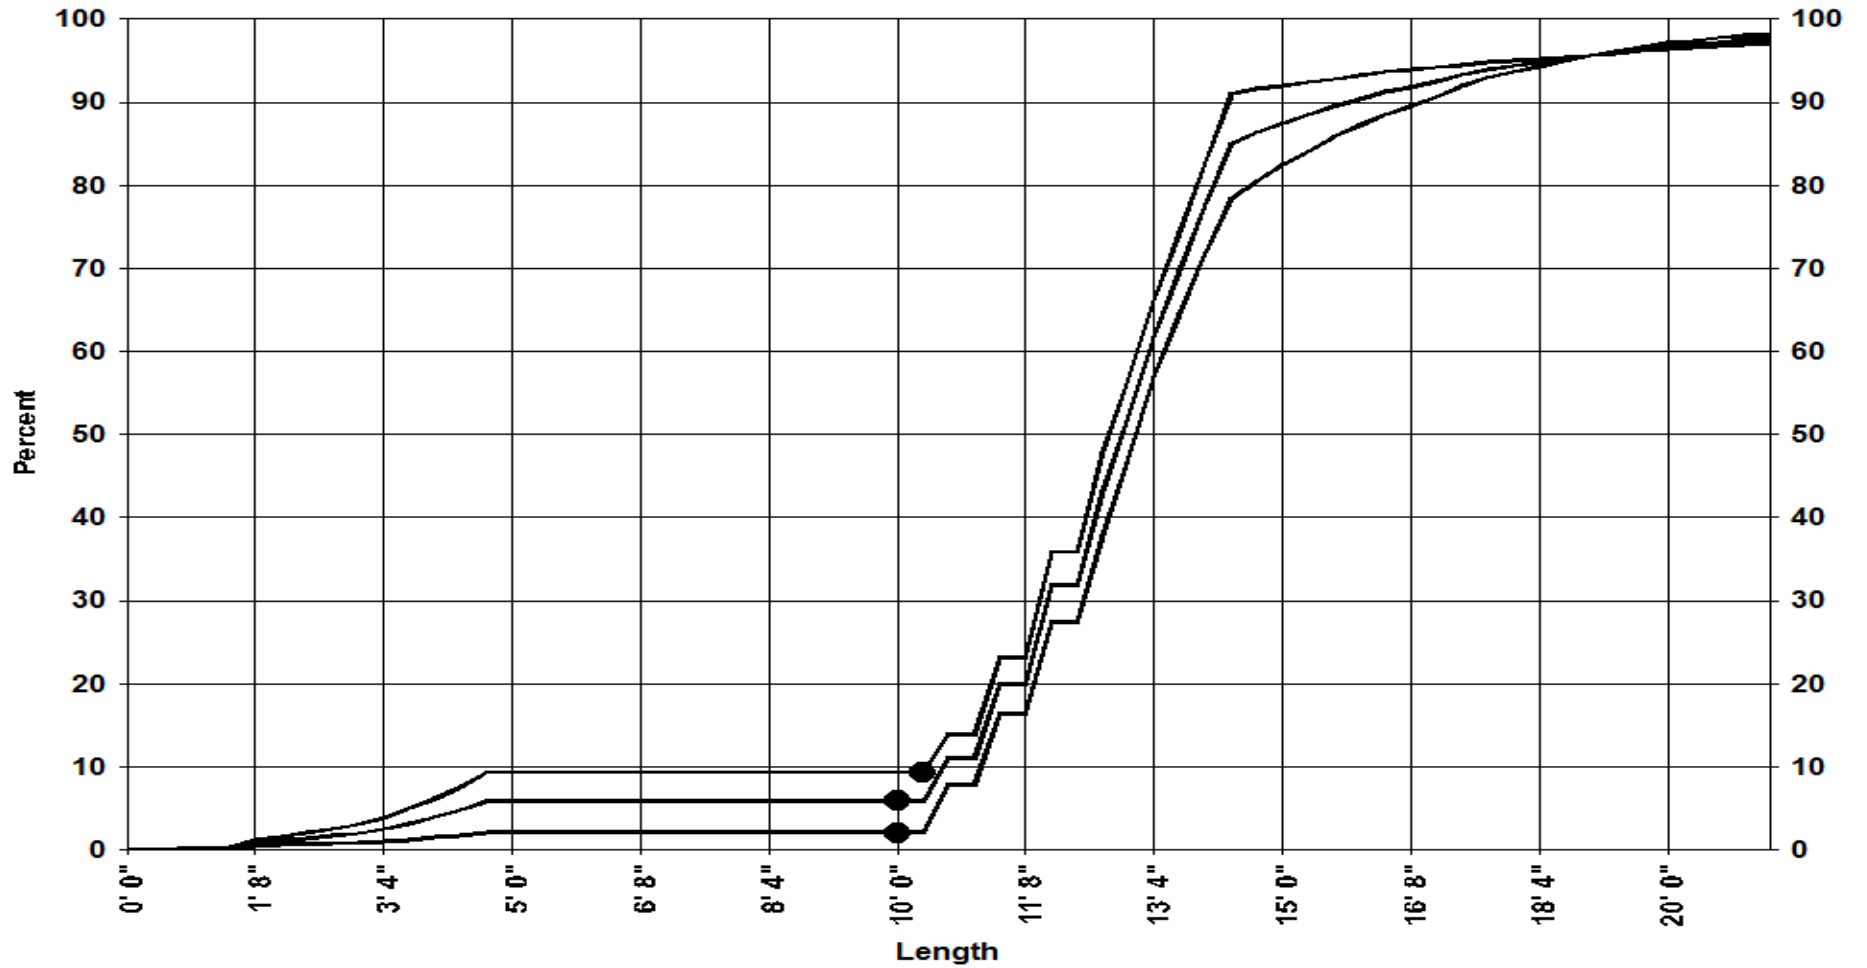

Speed as Overall Percentage

Lakewood Police Department

12650 Detroit Ave.
Lakewood, Ohio 44107
www.onelakewood.com
police@lakewoodoh.net
216-521-6773

Speed as Total Volume

Lakewood Police Department

12650 Detroit Ave.
Lakewood, Ohio 44107
www.onelakewood.com
police@lakewoodoh.net
216-521-6773

Cumulative Length

— Combined: 85th=30 - - - northbound: 85th=31 . . . southbound: 85th=30

Lakewood Police Department

12650 Detroit Ave.
Lakewood, Ohio 44107
www.onelakewood.com
police@lakewoodoh.net
216-521-6773