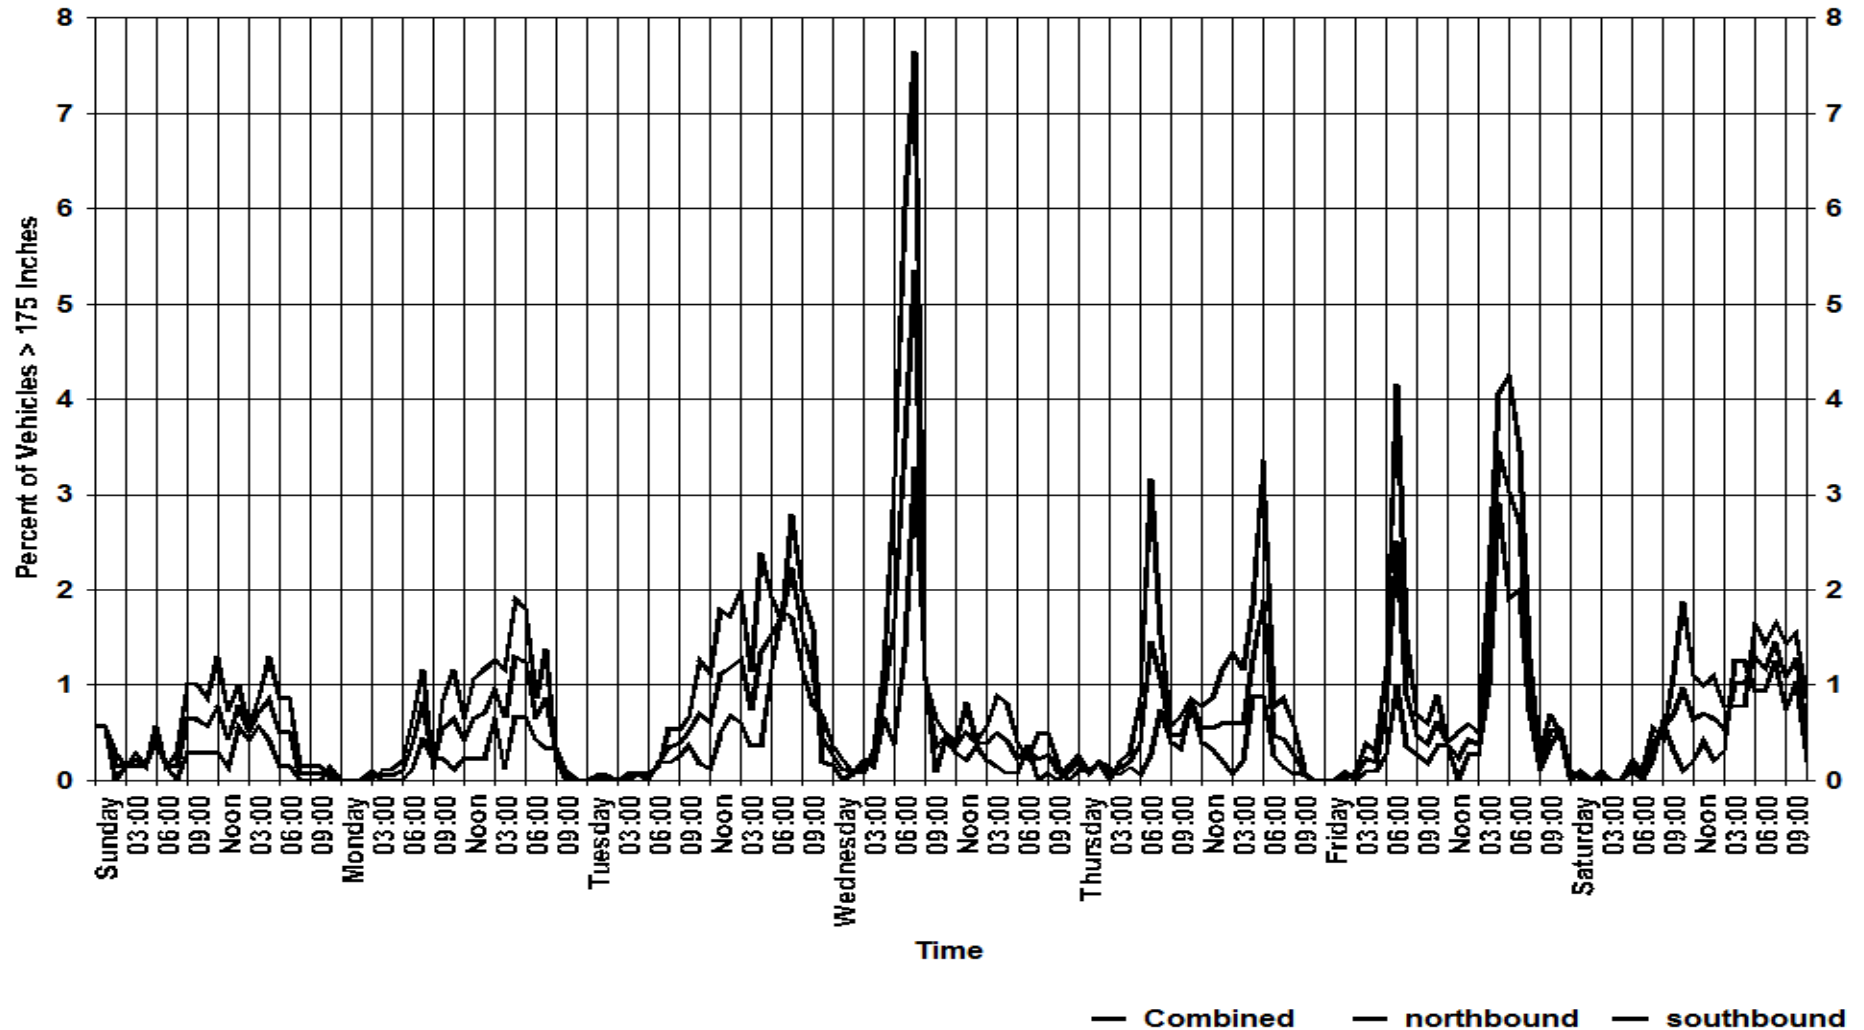

Lakewood Police Department

12650 Detroit Ave.
Lakewood, Ohio 44107
www.onelakewood.com
police@lakewoodoh.net
216-521-6773

Length as Overall Percentage