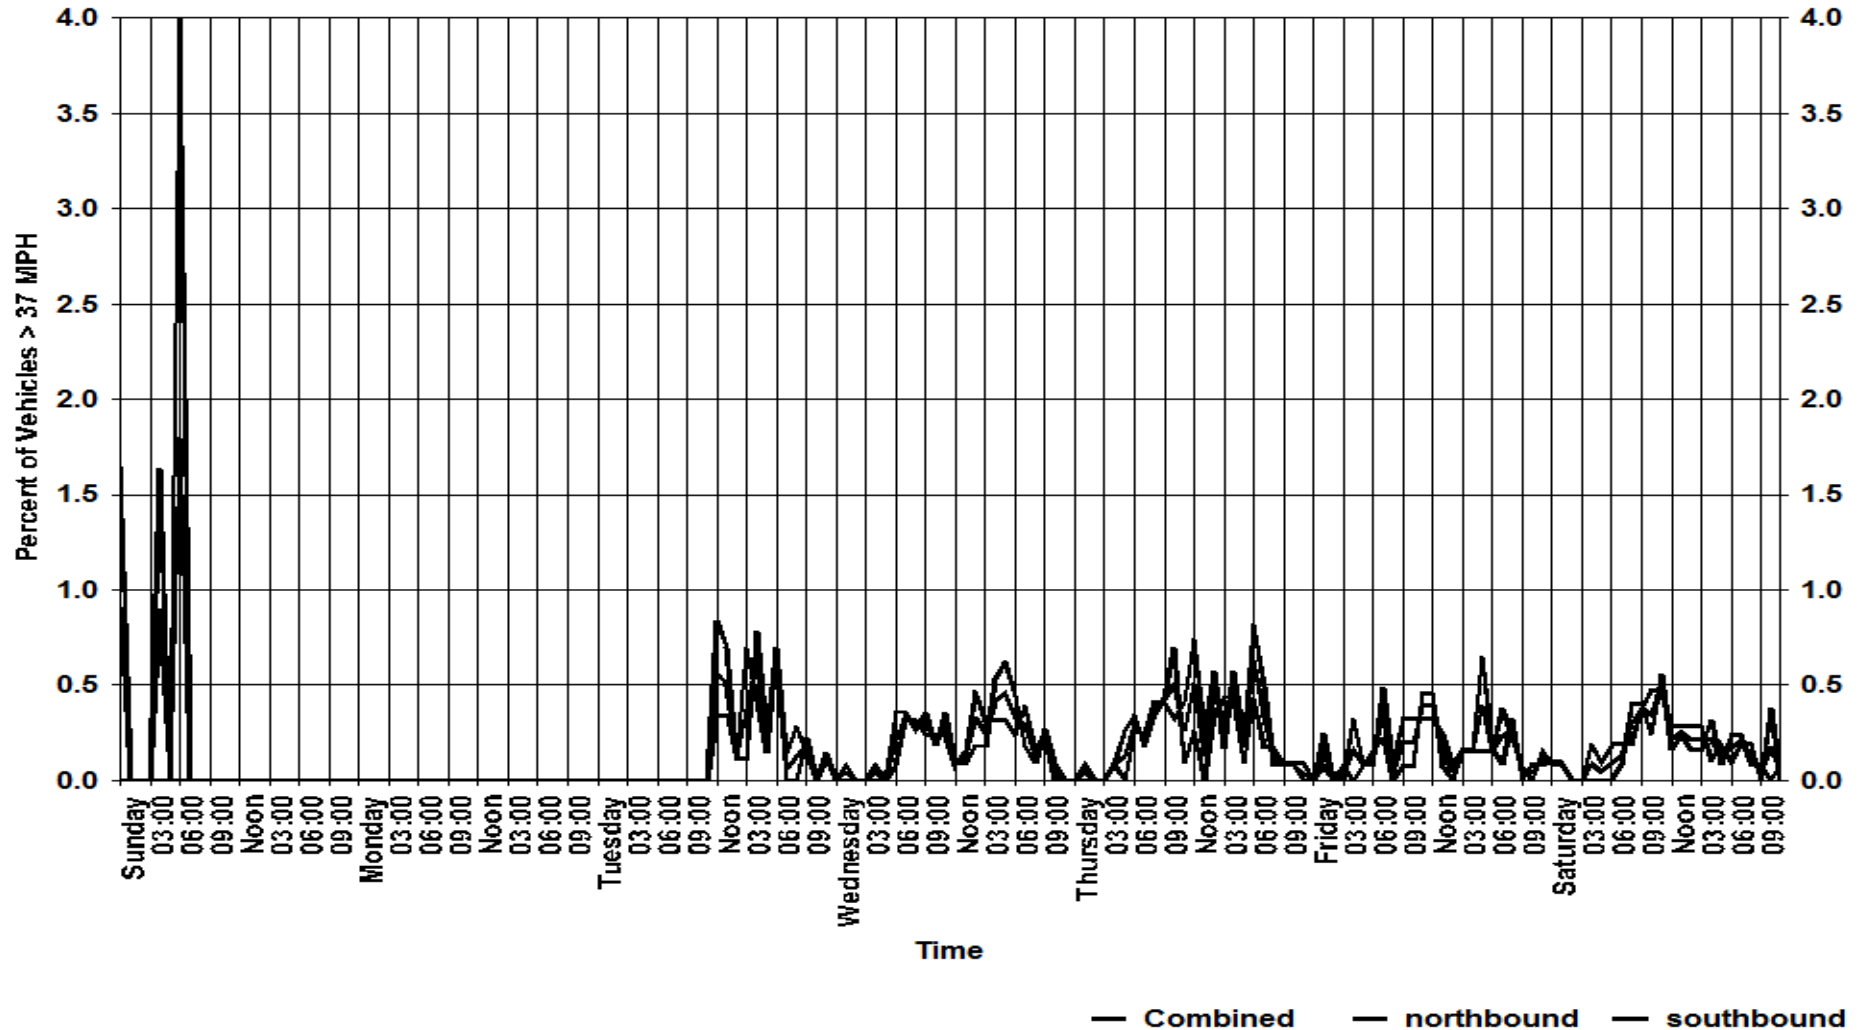

Speed as Overall Percentage

Lakewood Police Department

12650 Detroit Ave.
Lakewood, Ohio 44107
www.onelakewood.com
police@lakewoodoh.net
216-521-6773

Cumulative Length

— Combined: 85th=32 — northbound: 85th=32 — southbound: 85th=33

Length as Total Volume