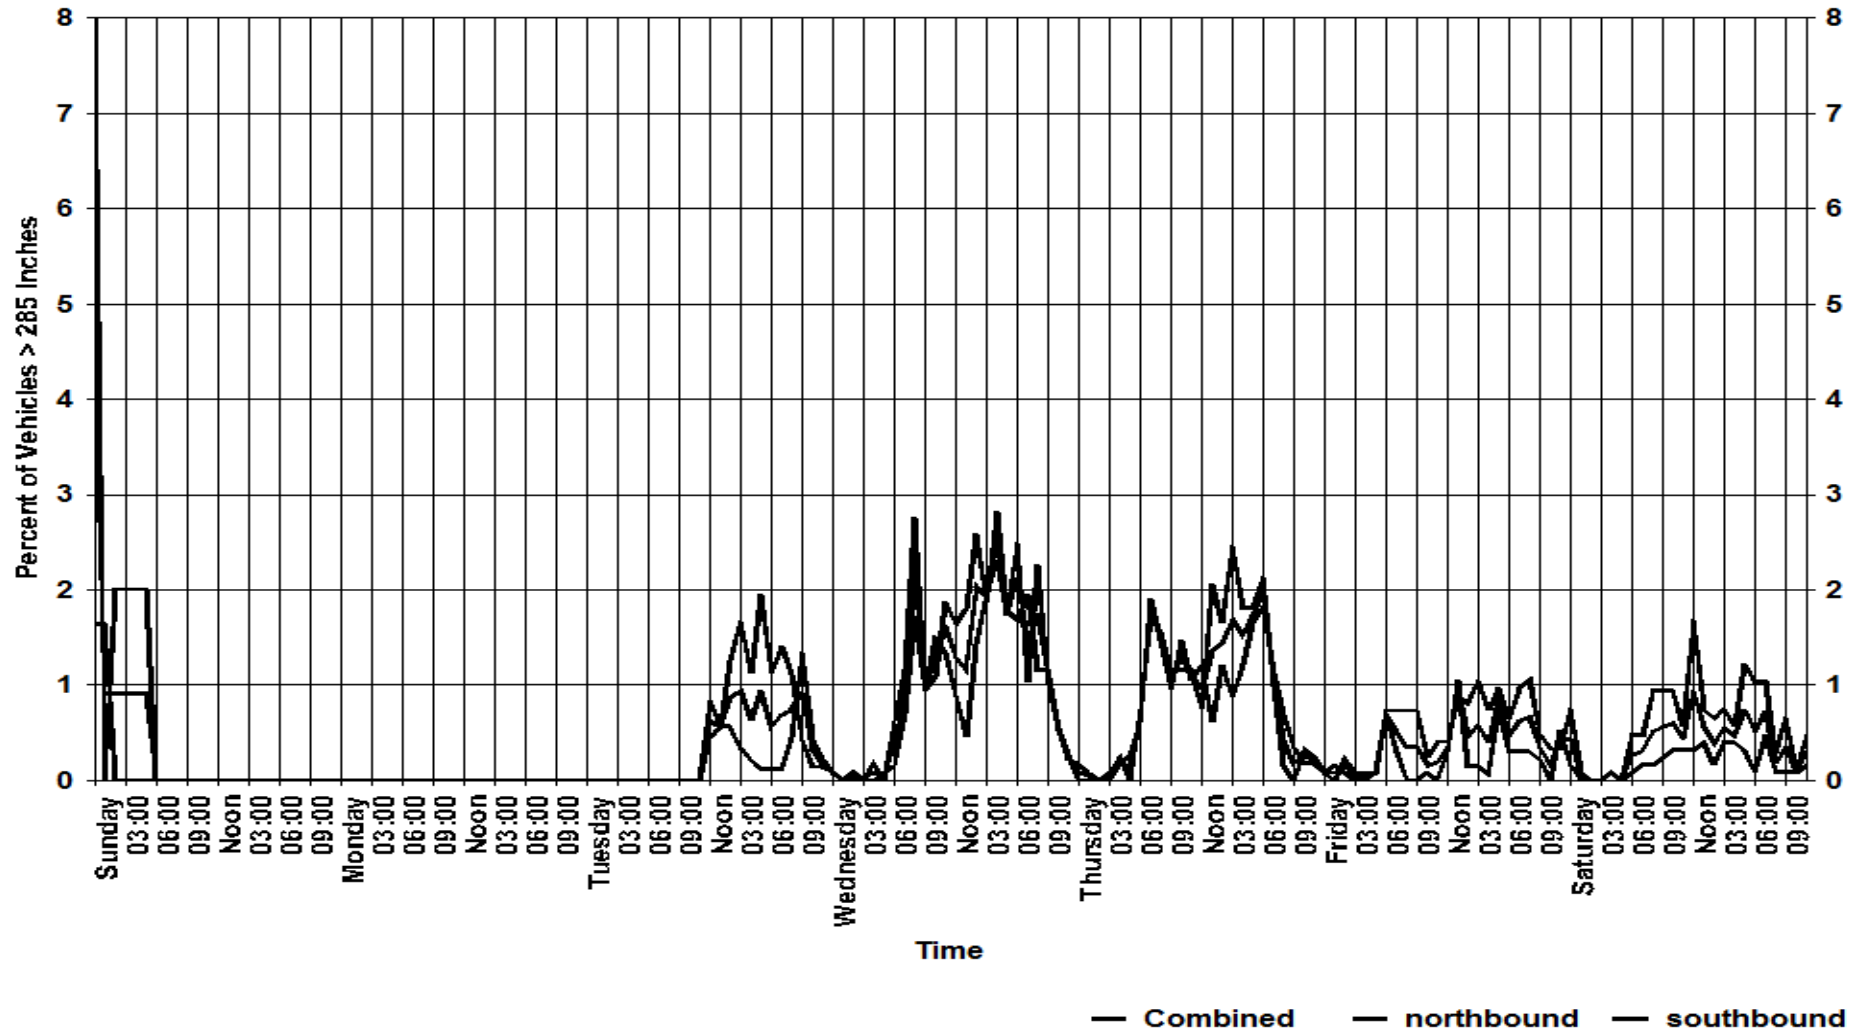

Lakewood Police Department

12650 Detroit Ave.
Lakewood, Ohio 44107
www.onelakewood.com
police@lakewoodoh.net
216-521-6773

Length as Overall Percentage