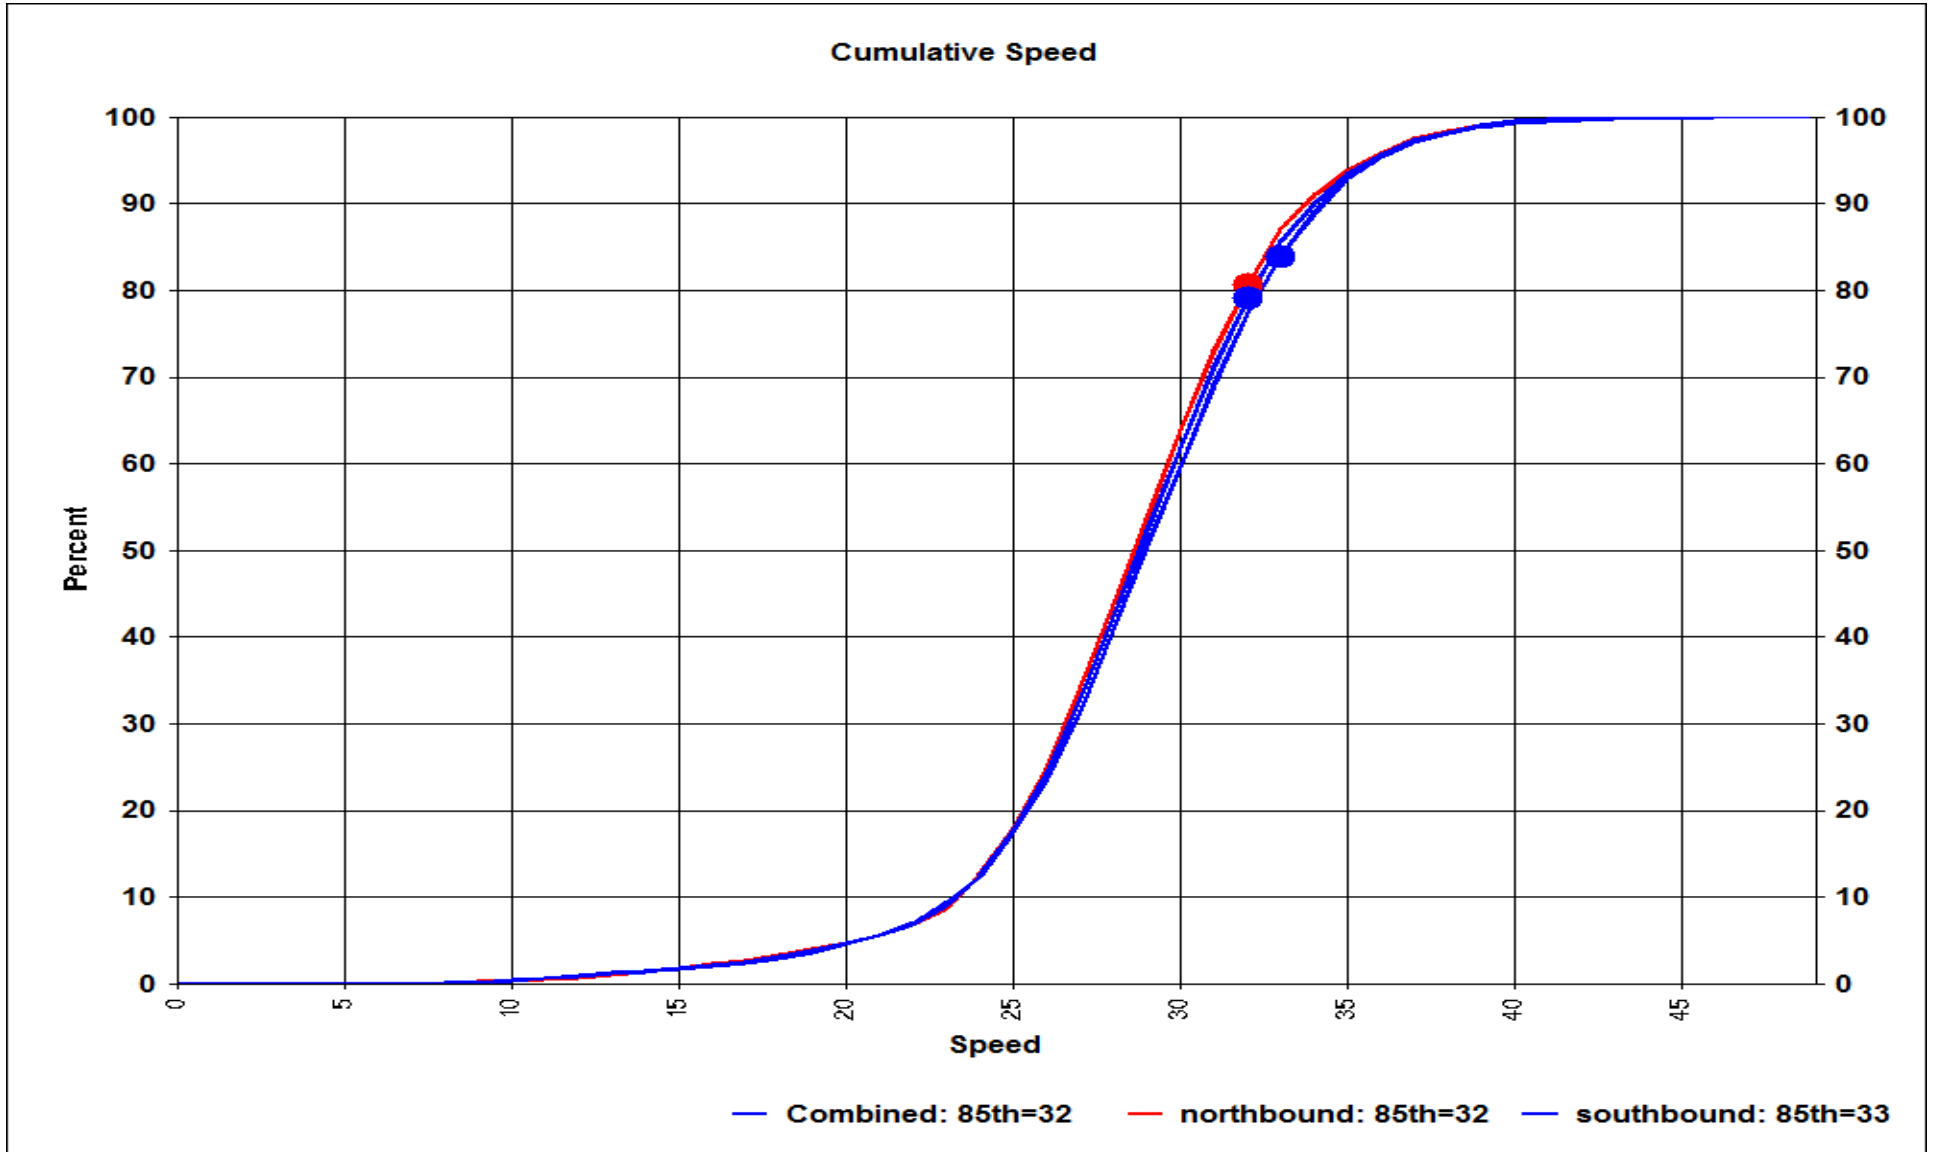

Lakewood Police Department

12650 Detroit Ave.
Lakewood, Ohio 44107
www.onelakewood.com
police@lakewoodoh.net
216-521-6773

Graphs