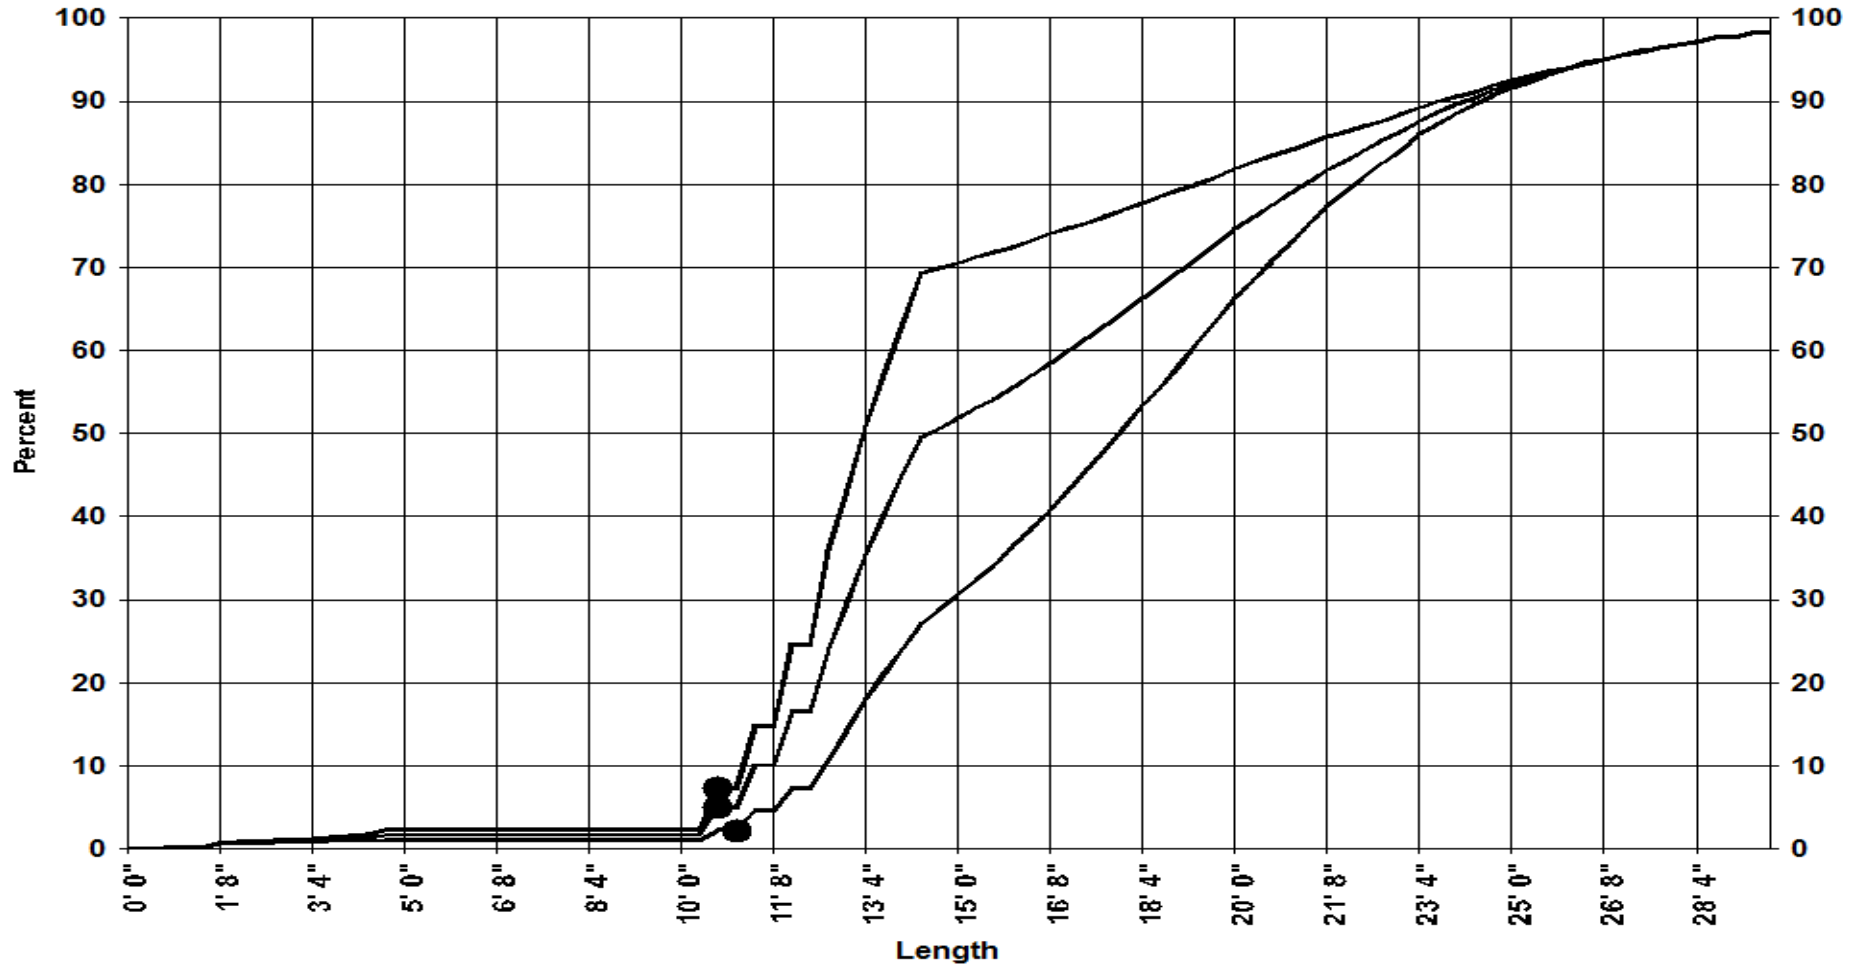

Speed as Overall Percentage

Lakewood Police Department

12650 Detroit Ave.
Lakewood, Ohio 44107
www.onelakewood.com
police@lakewoodoh.net
216-521-6773

Cumulative Length

— Combined: 85th=32 — northbound: 85th=32 — southbound: 85th=33

Length as Total Volume