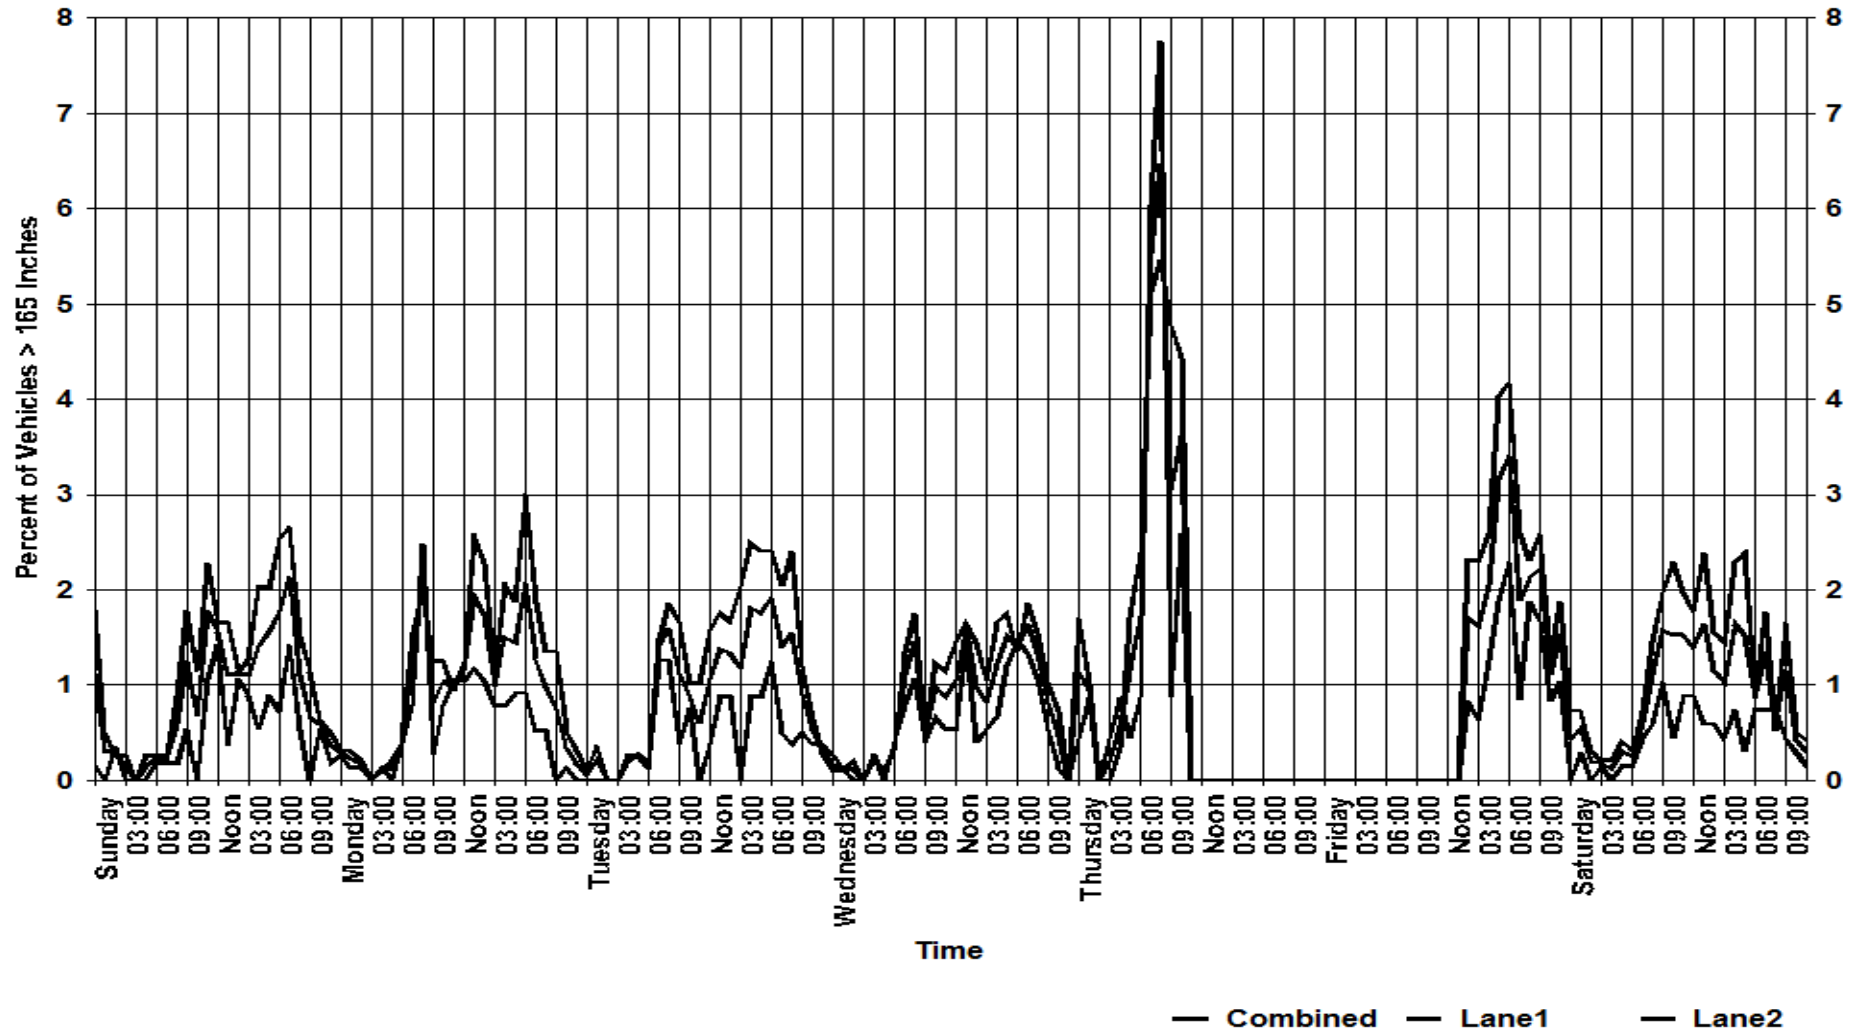

Cumulative Length

— Combined: 85th=31 — Lane1: 85th=30 — Lane2: 85th=32

Lakewood Police Department

12650 Detroit Ave.
Lakewood, Ohio 44107
www.onelakewood.com
police@lakewoodoh.net
216-521-6773

Length as Overall Percentage