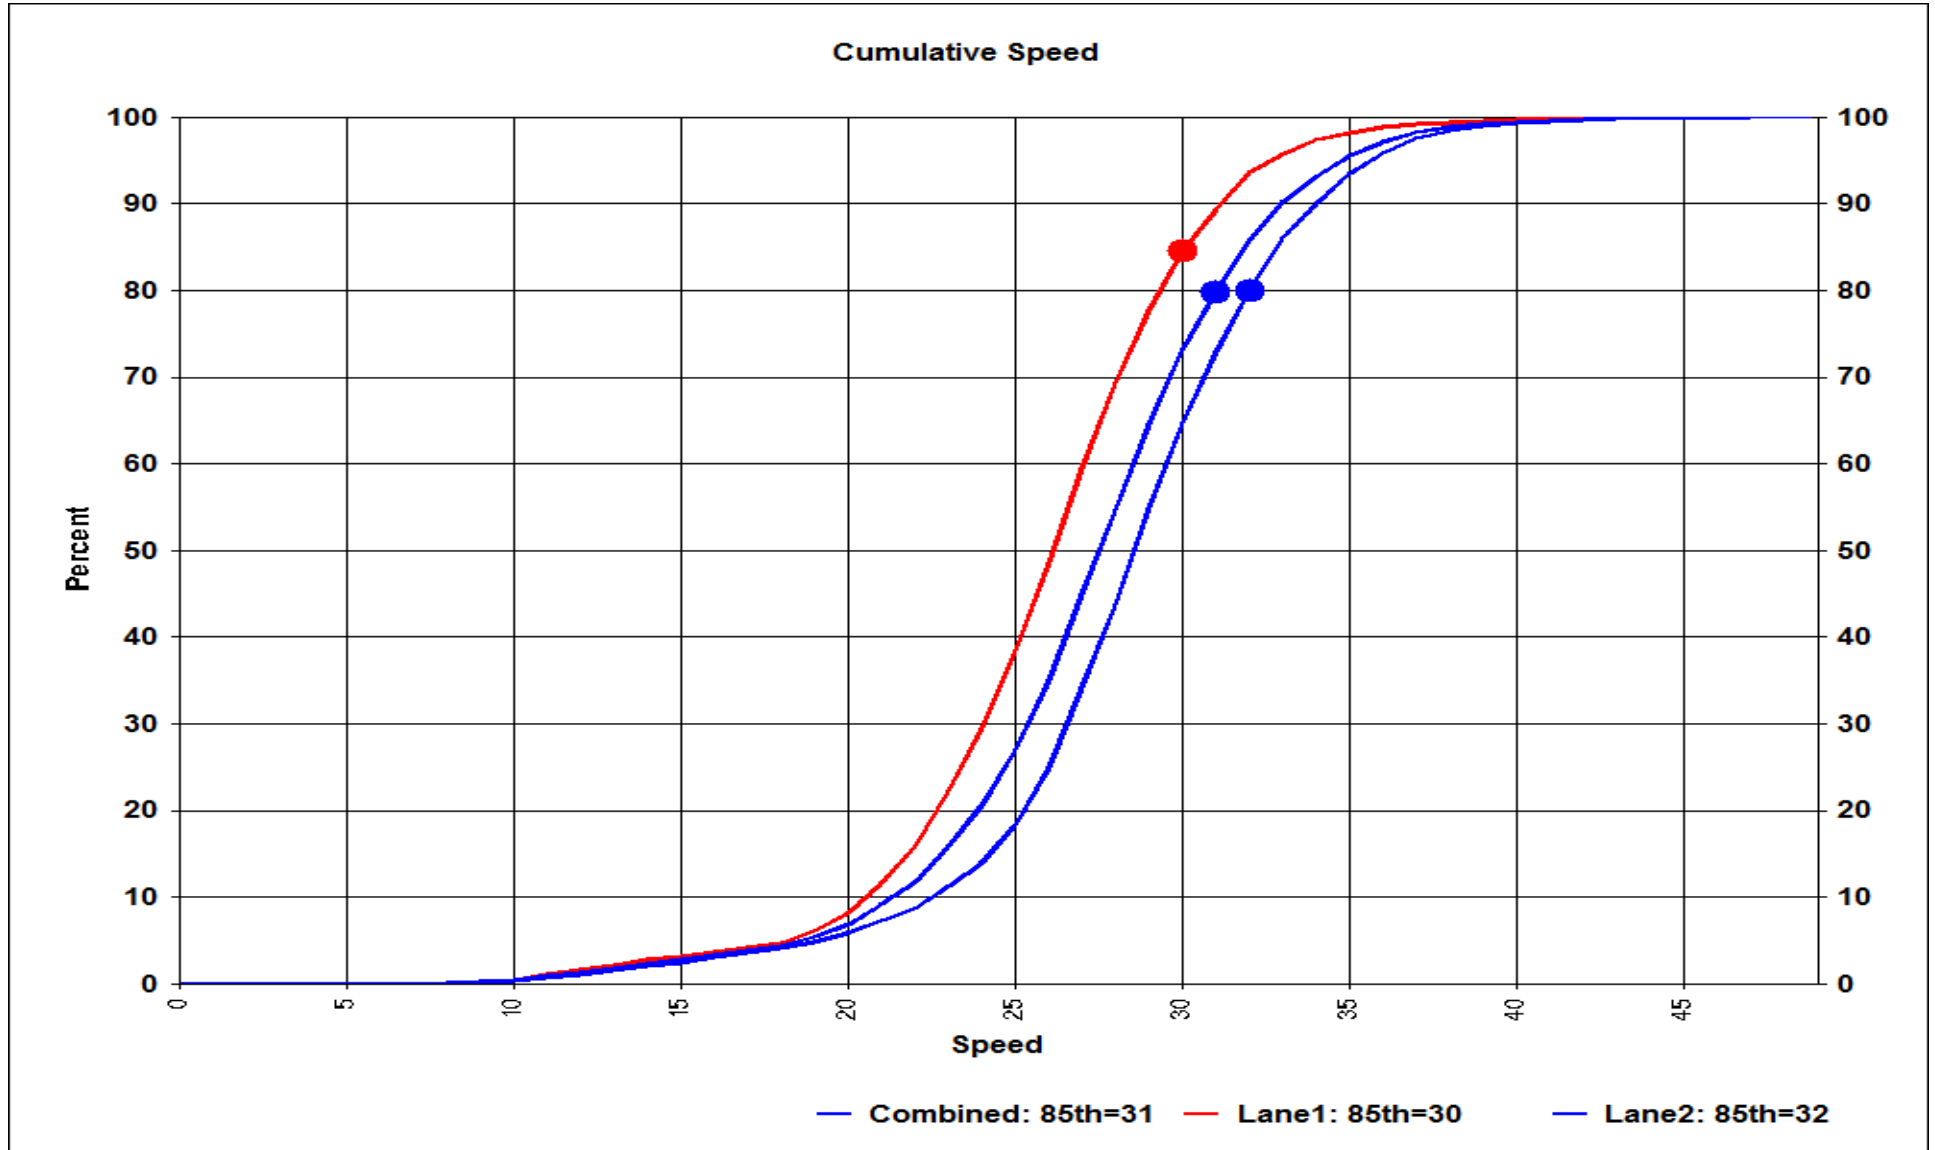

Lakewood Police Department

12650 Detroit Ave.
Lakewood, Ohio 44107
www.onelakewood.com
police@lakewoodoh.net
216-521-6773

Graphs