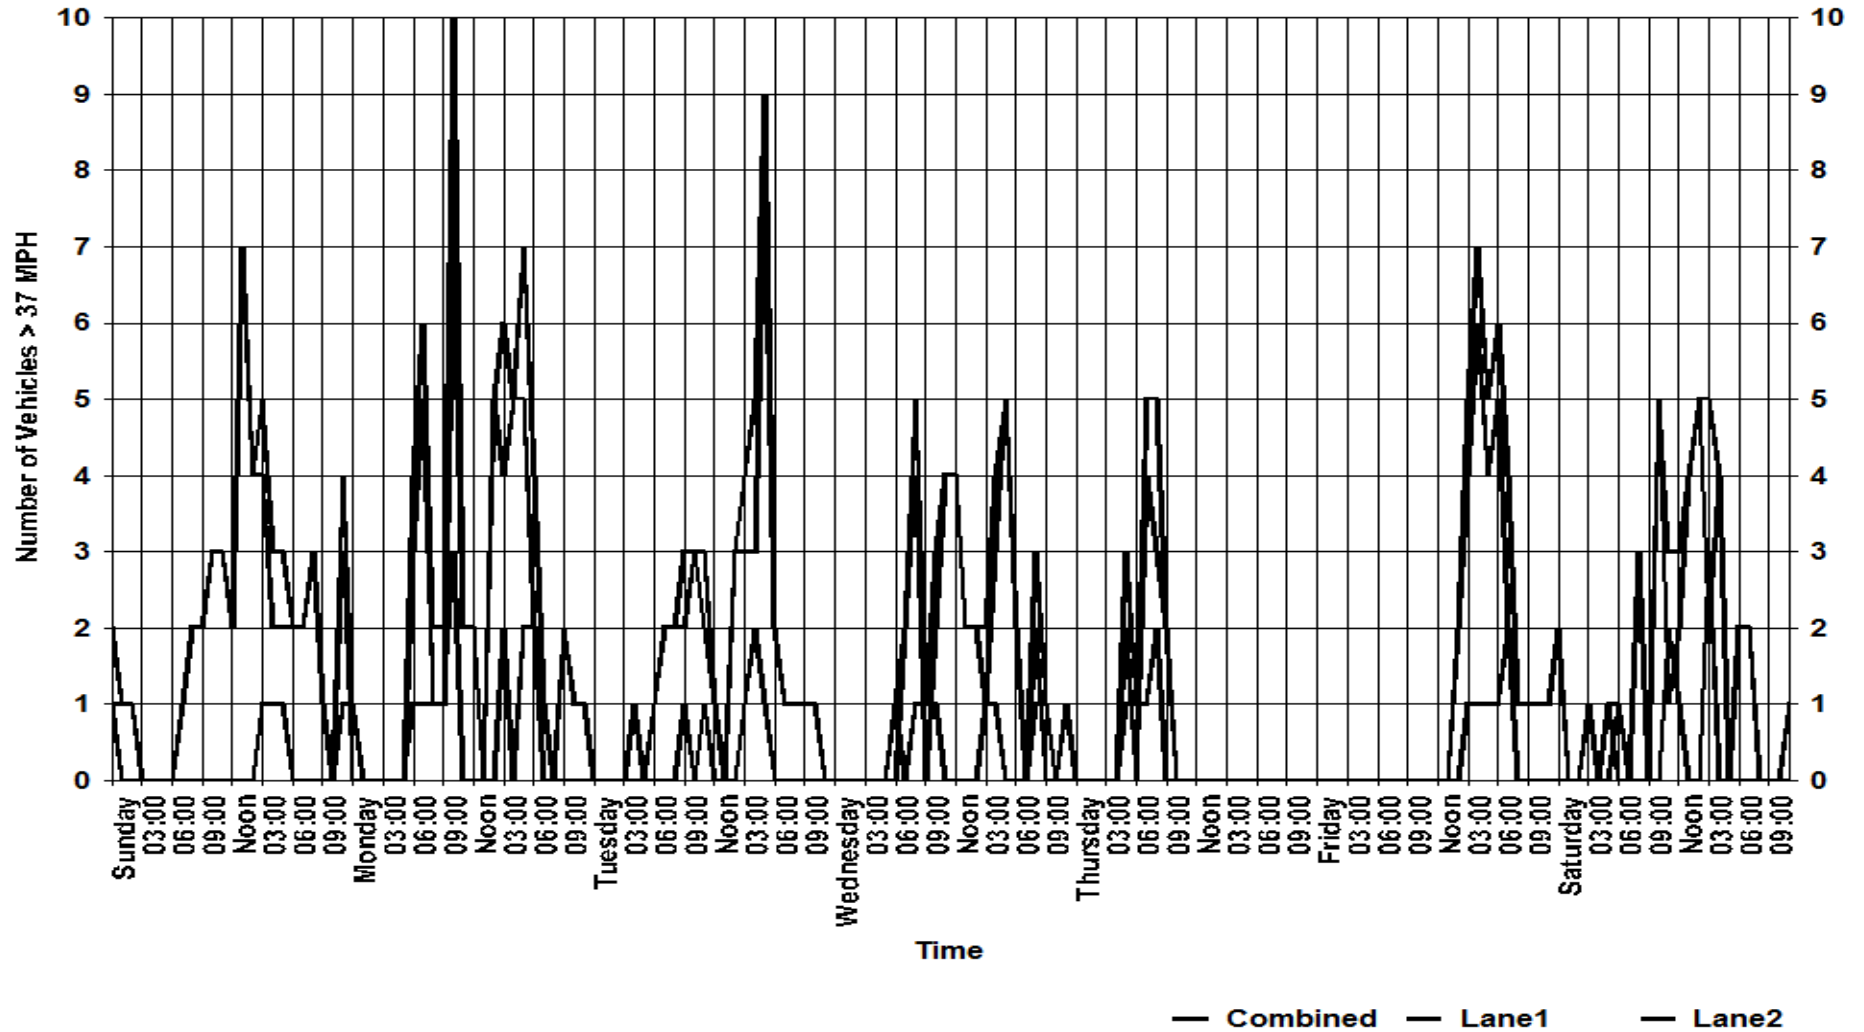

Speed as Overall Percentage

Lakewood Police Department

12650 Detroit Ave.
Lakewood, Ohio 44107
www.onelakewood.com
police@lakewoodoh.net
216-521-6773

Speed as Total Volume

Lakewood Police Department

12650 Detroit Ave.
Lakewood, Ohio 44107
www.onelakewood.com
police@lakewoodoh.net
216-521-6773

Cumulative Length

— Combined: 85th=31 — Lane1: 85th=30 — Lane2: 85th=32

Lakewood Police Department

12650 Detroit Ave.
Lakewood, Ohio 44107
www.onelakewood.com
police@lakewoodoh.net
216-521-6773

Length as Overall Percentage