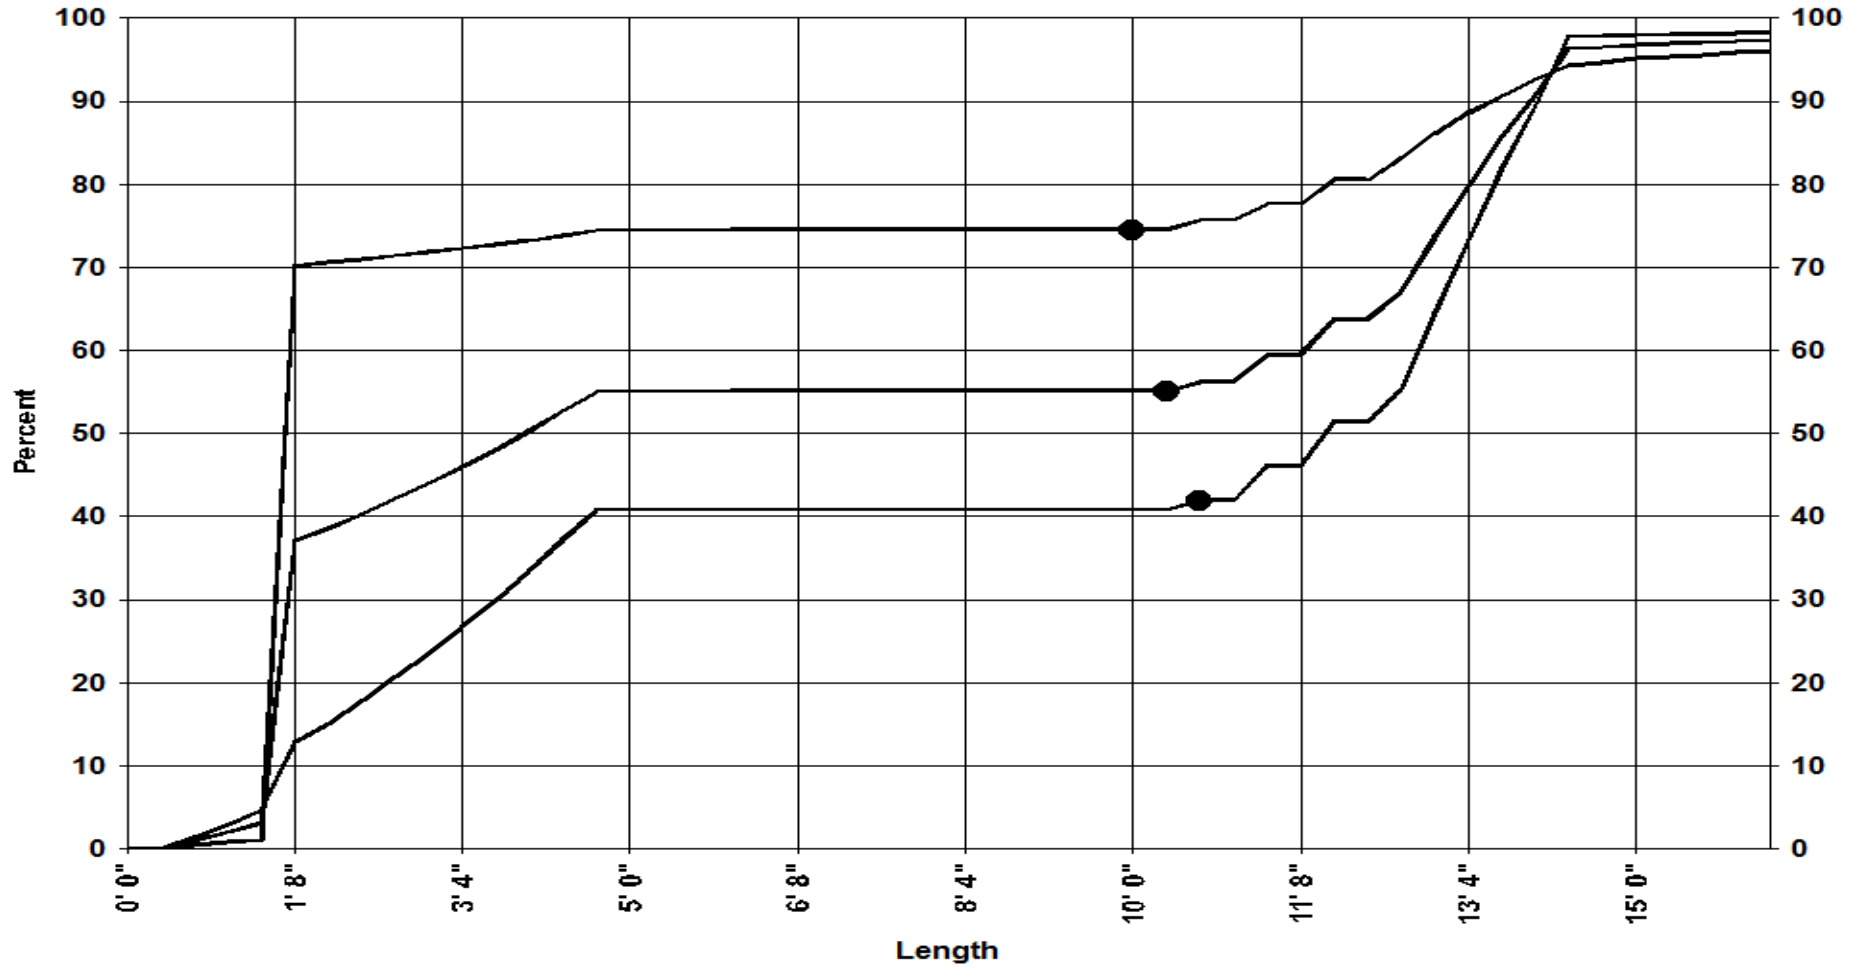

Speed as Overall Percentage

Lakewood Police Department

12650 Detroit Ave.
Lakewood, Ohio 44107
www.onelakewood.com
police@lakewoodoh.net
216-521-6773

Speed as Total Volume

Lakewood Police Department

12650 Detroit Ave.
Lakewood, Ohio 44107
www.onelakewood.com
police@lakewoodoh.net
216-521-6773

Cumulative Length

— Combined: 85th=31 — Lane1: 85th=30 — Lane2: 85th=32

Lakewood Police Department

12650 Detroit Ave.
Lakewood, Ohio 44107
www.onelakewood.com
police@lakewoodoh.net
216-521-6773

Length as Overall Percentage