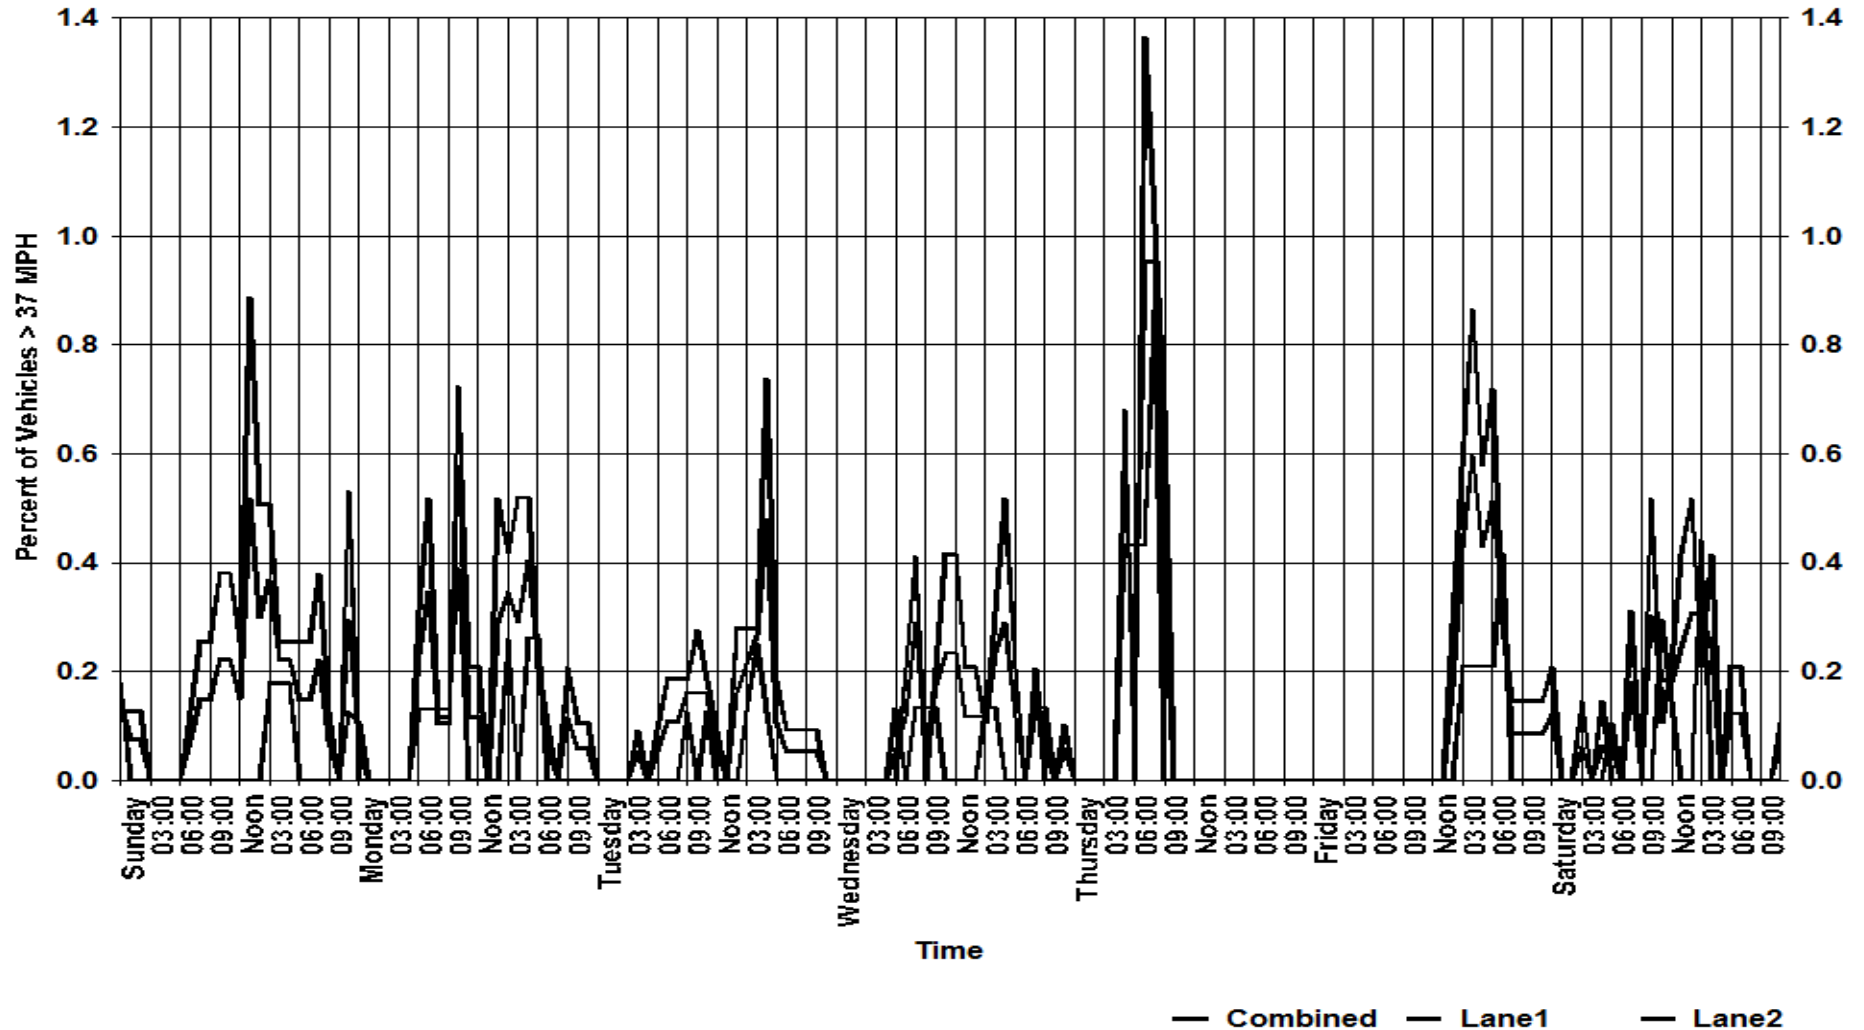

Speed as Overall Percentage

Lakewood Police Department

12650 Detroit Ave.
Lakewood, Ohio 44107
www.onelakewood.com
police@lakewoodoh.net
216-521-6773

Speed as Total Volume

Lakewood Police Department

12650 Detroit Ave.
Lakewood, Ohio 44107
www.onelakewood.com
police@lakewoodoh.net
216-521-6773

Cumulative Length

— Combined: 85th=31 — Lane1: 85th=30 — Lane2: 85th=32

Lakewood Police Department

12650 Detroit Ave.
Lakewood, Ohio 44107
www.onelakewood.com
police@lakewoodoh.net
216-521-6773

Length as Overall Percentage