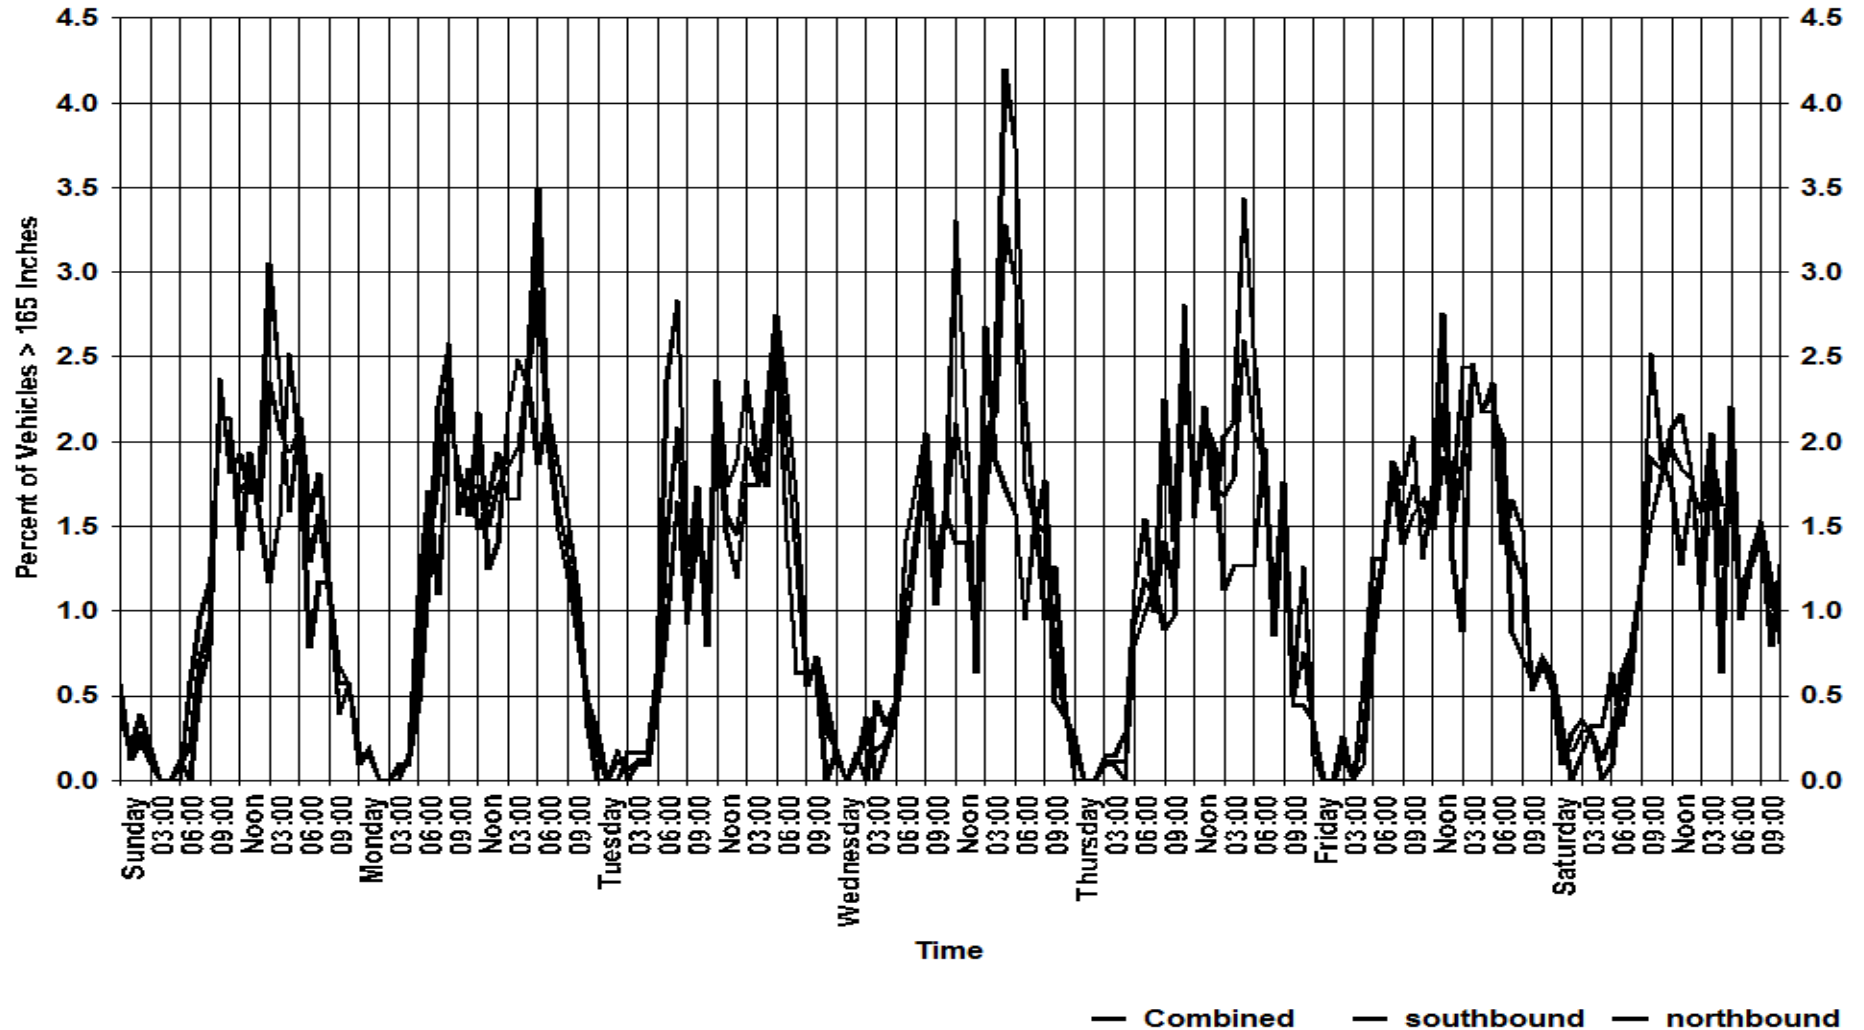

### Cumulative Length

— Combined: 85th=28    — southbound: 85th=28    — northbound: 85th=27

### Length as Overall Percentage