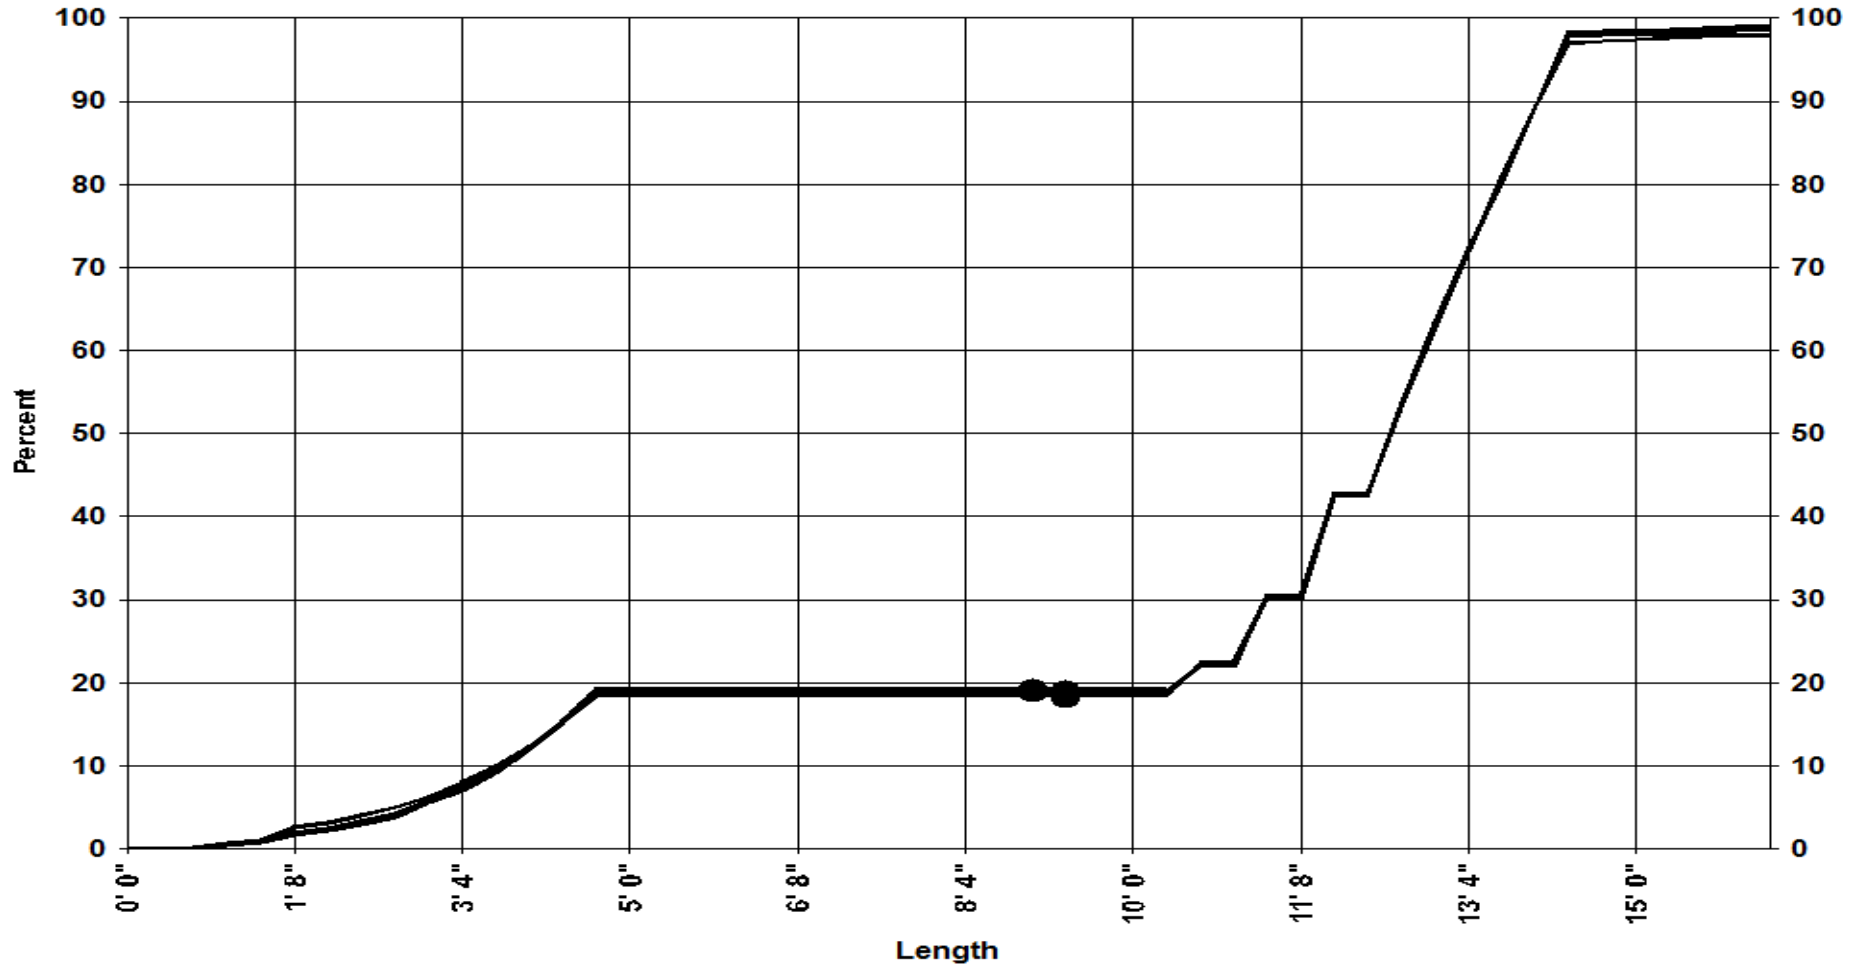

## Graphs

### Speed as Overall Percentage

### Cumulative Length

— Combined: 85th=28    — southbound: 85th=28    — northbound: 85th=27

### Length as Overall Percentage