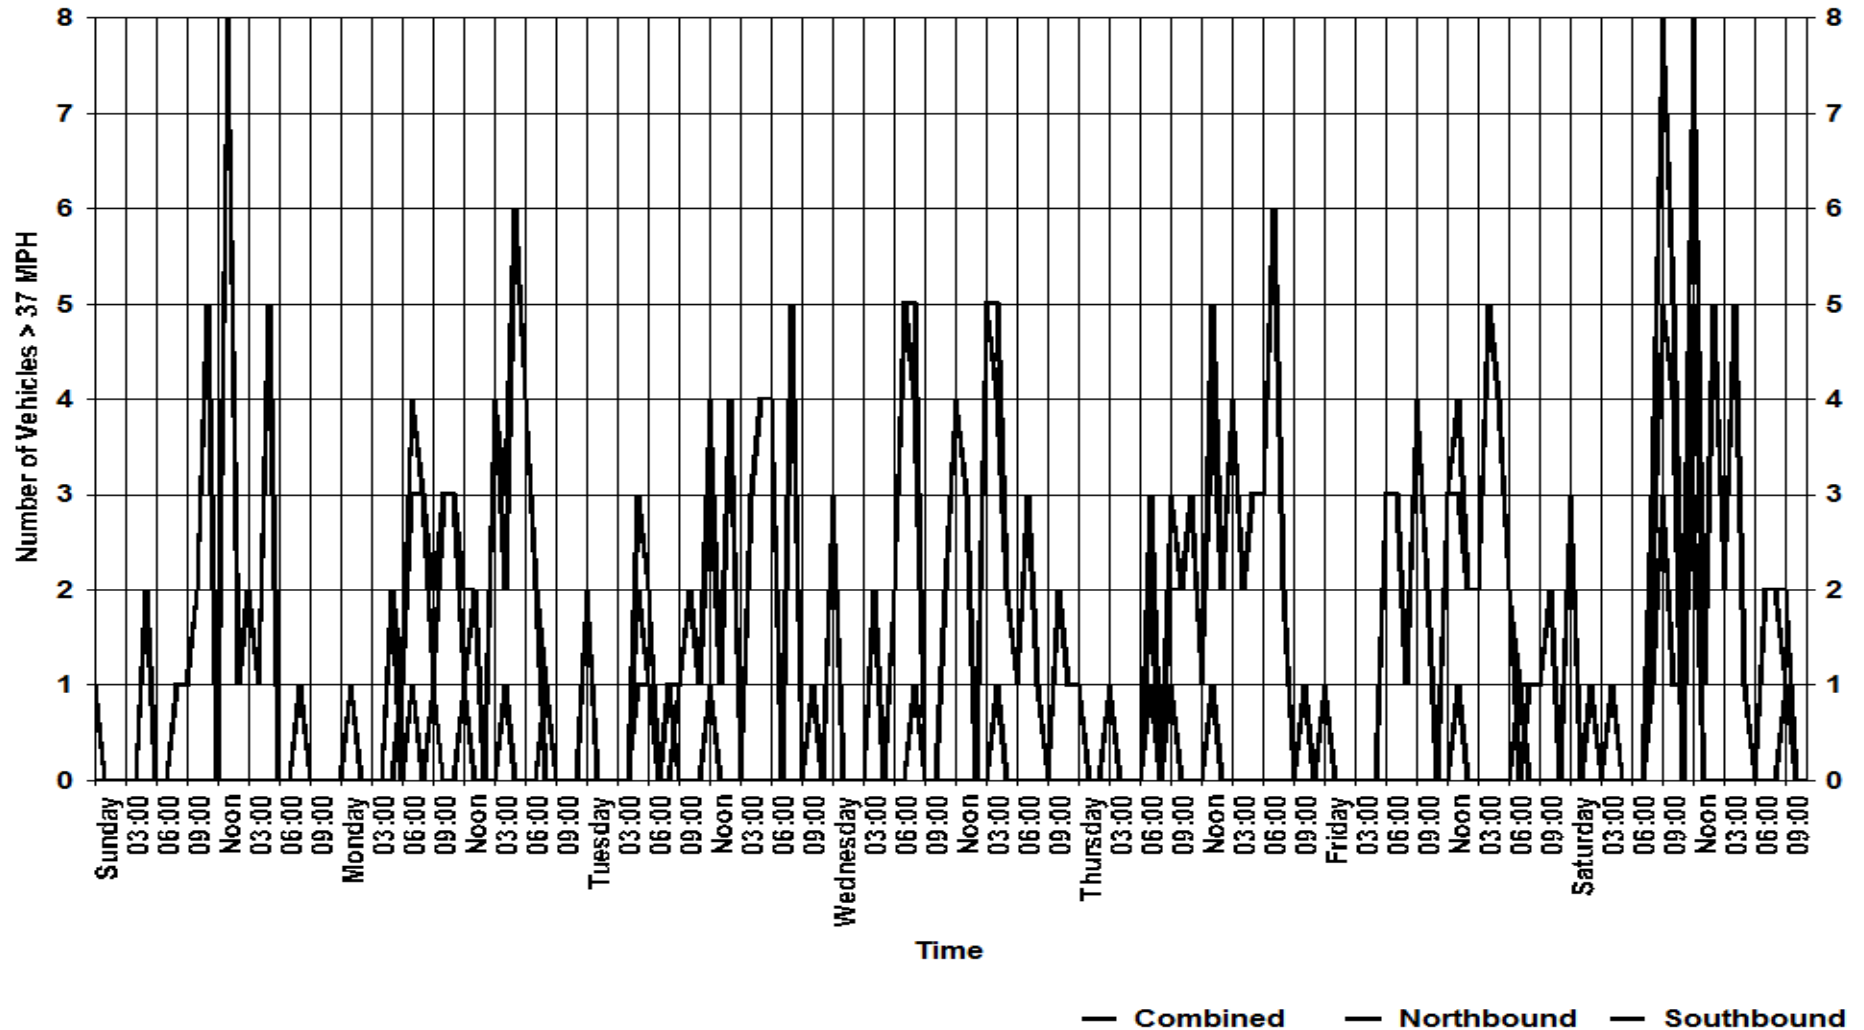

Speed as Overall Percentage

Lakewood Police Department

12650 Detroit Ave.
Lakewood, Ohio 44107
www.onelakewood.com
police@lakewoodoh.net
216-521-6773

Speed as Total Volume

Lakewood Police Department

12650 Detroit Ave.
Lakewood, Ohio 44107
www.onelakewood.com
police@lakewoodoh.net
216-521-6773

Cumulative Length

— Combined: 85th=31 — Northbound: 85th=29 — Southbound: 85th=32

Lakewood Police Department

12650 Detroit Ave.
Lakewood, Ohio 44107
www.onelakewood.com
police@lakewoodoh.net
216-521-6773