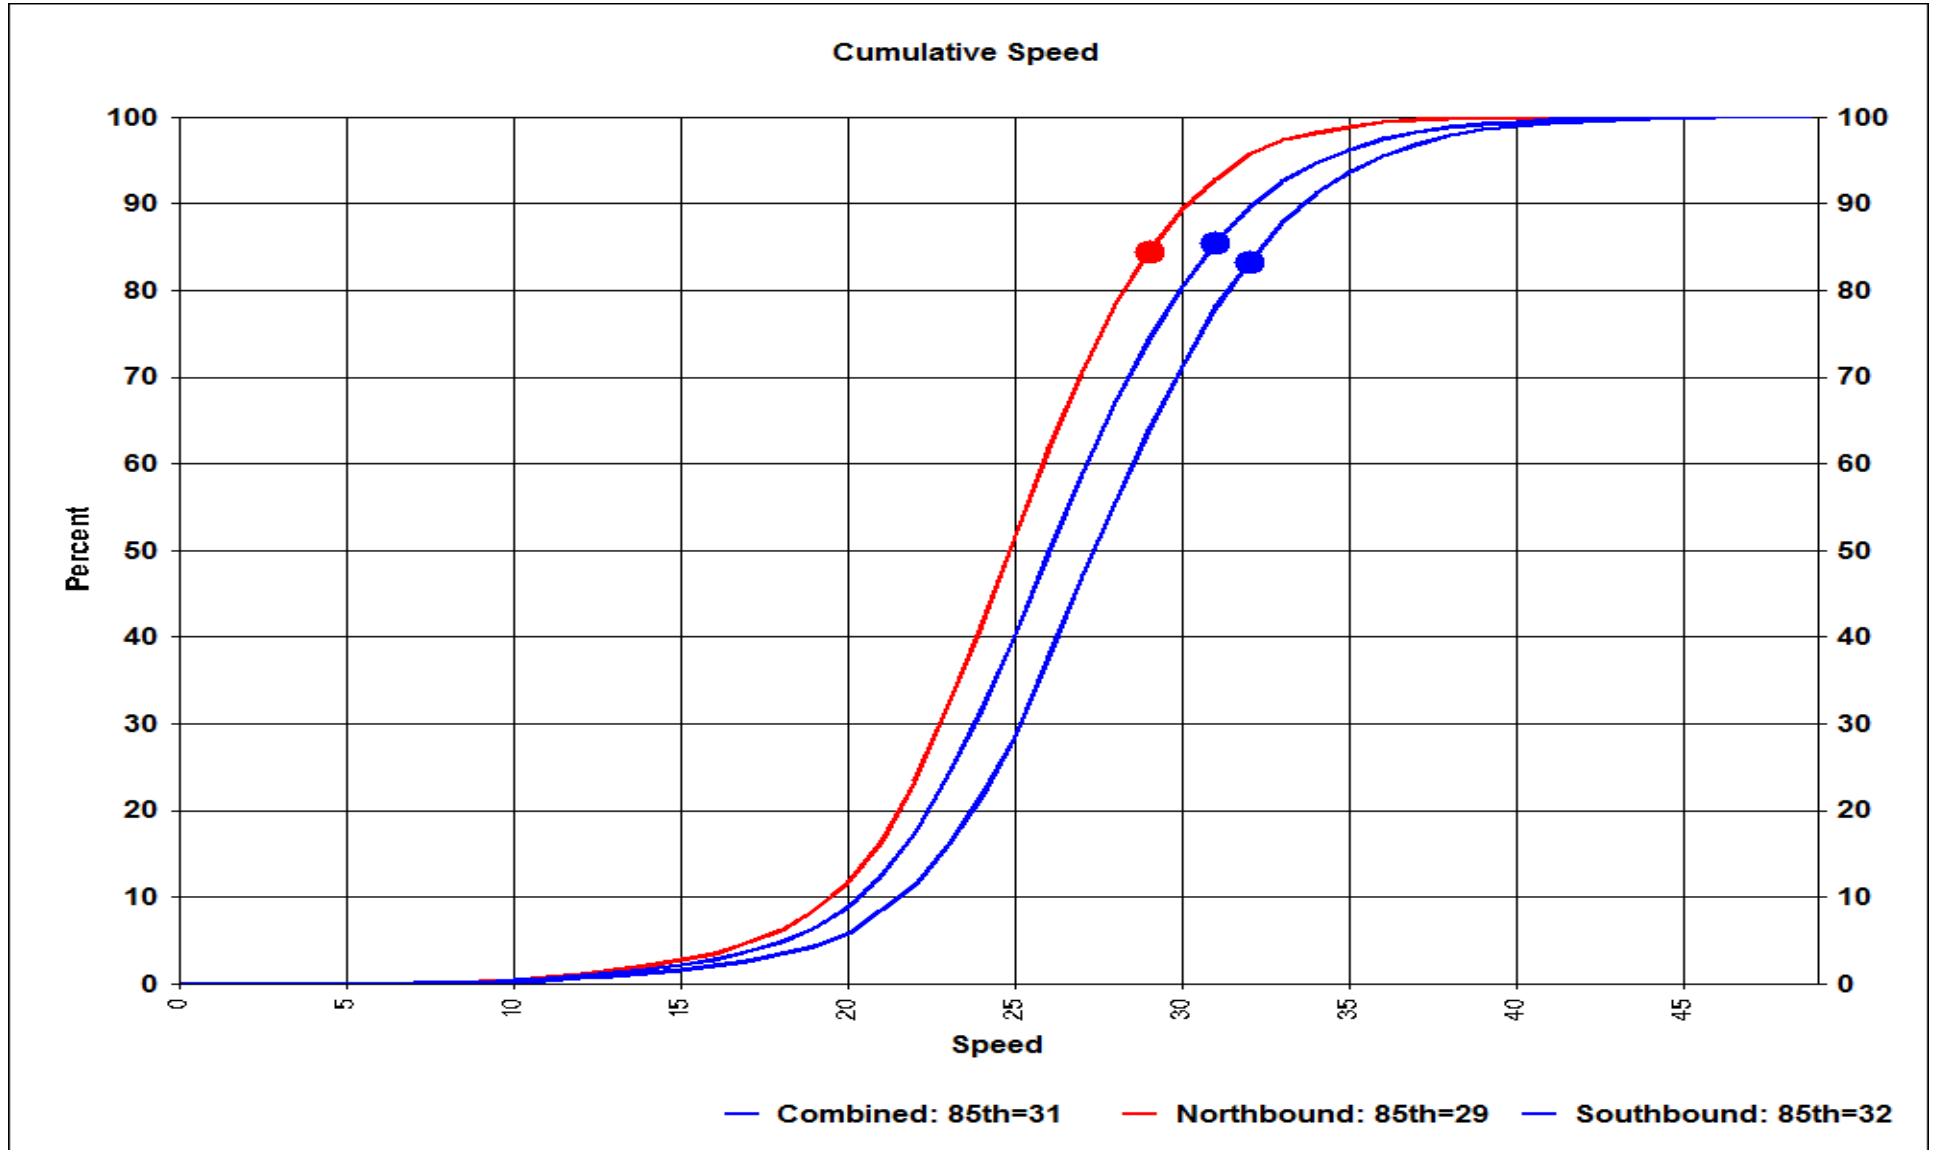

Lakewood Police Department

12650 Detroit Ave.
Lakewood, Ohio 44107
www.onelakewood.com
police@lakewoodoh.net
216-521-6773

Graphs