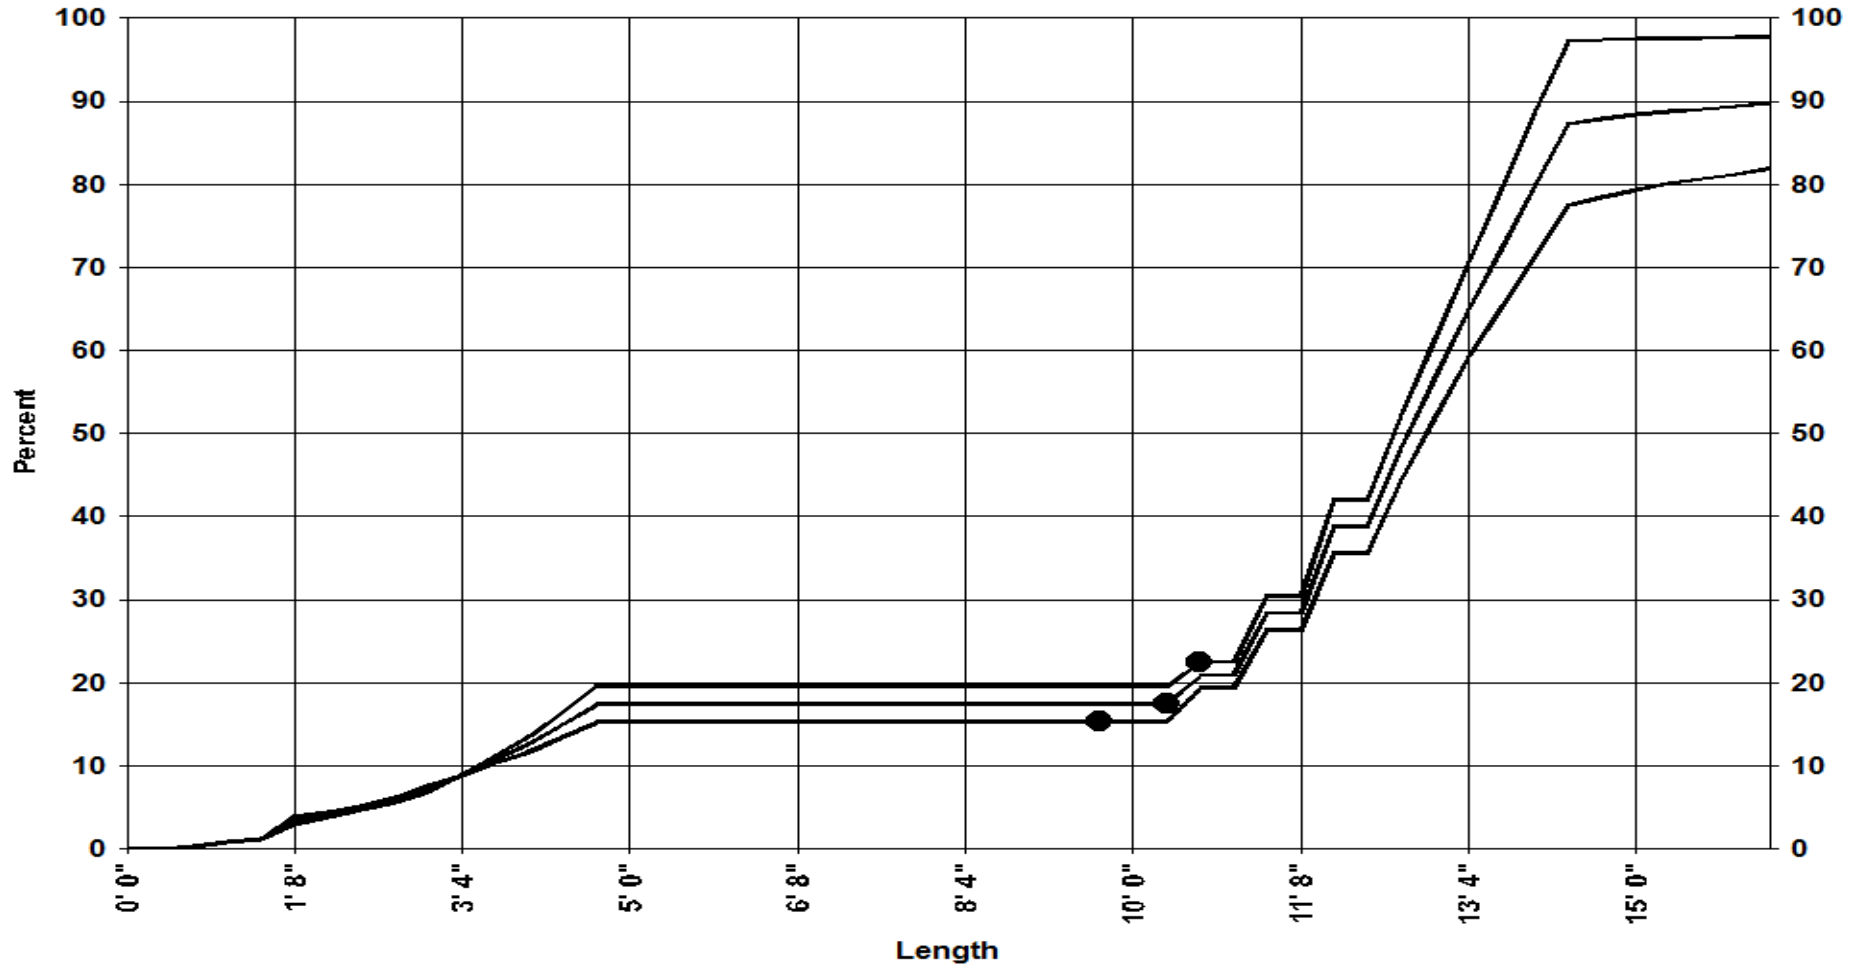

Speed as Overall Percentage

Lakewood Police Department

12650 Detroit Ave.
Lakewood, Ohio 44107
www.onelakewood.com
police@lakewoodoh.net
216-521-6773

Speed as Total Volume

Lakewood Police Department

12650 Detroit Ave.
Lakewood, Ohio 44107
www.onelakewood.com
police@lakewoodoh.net
216-521-6773

Cumulative Length

— Combined: 85th=31 — Northbound: 85th=29 — Southbound: 85th=32

Lakewood Police Department

12650 Detroit Ave.
Lakewood, Ohio 44107
www.onelakewood.com
police@lakewoodoh.net
216-521-6773