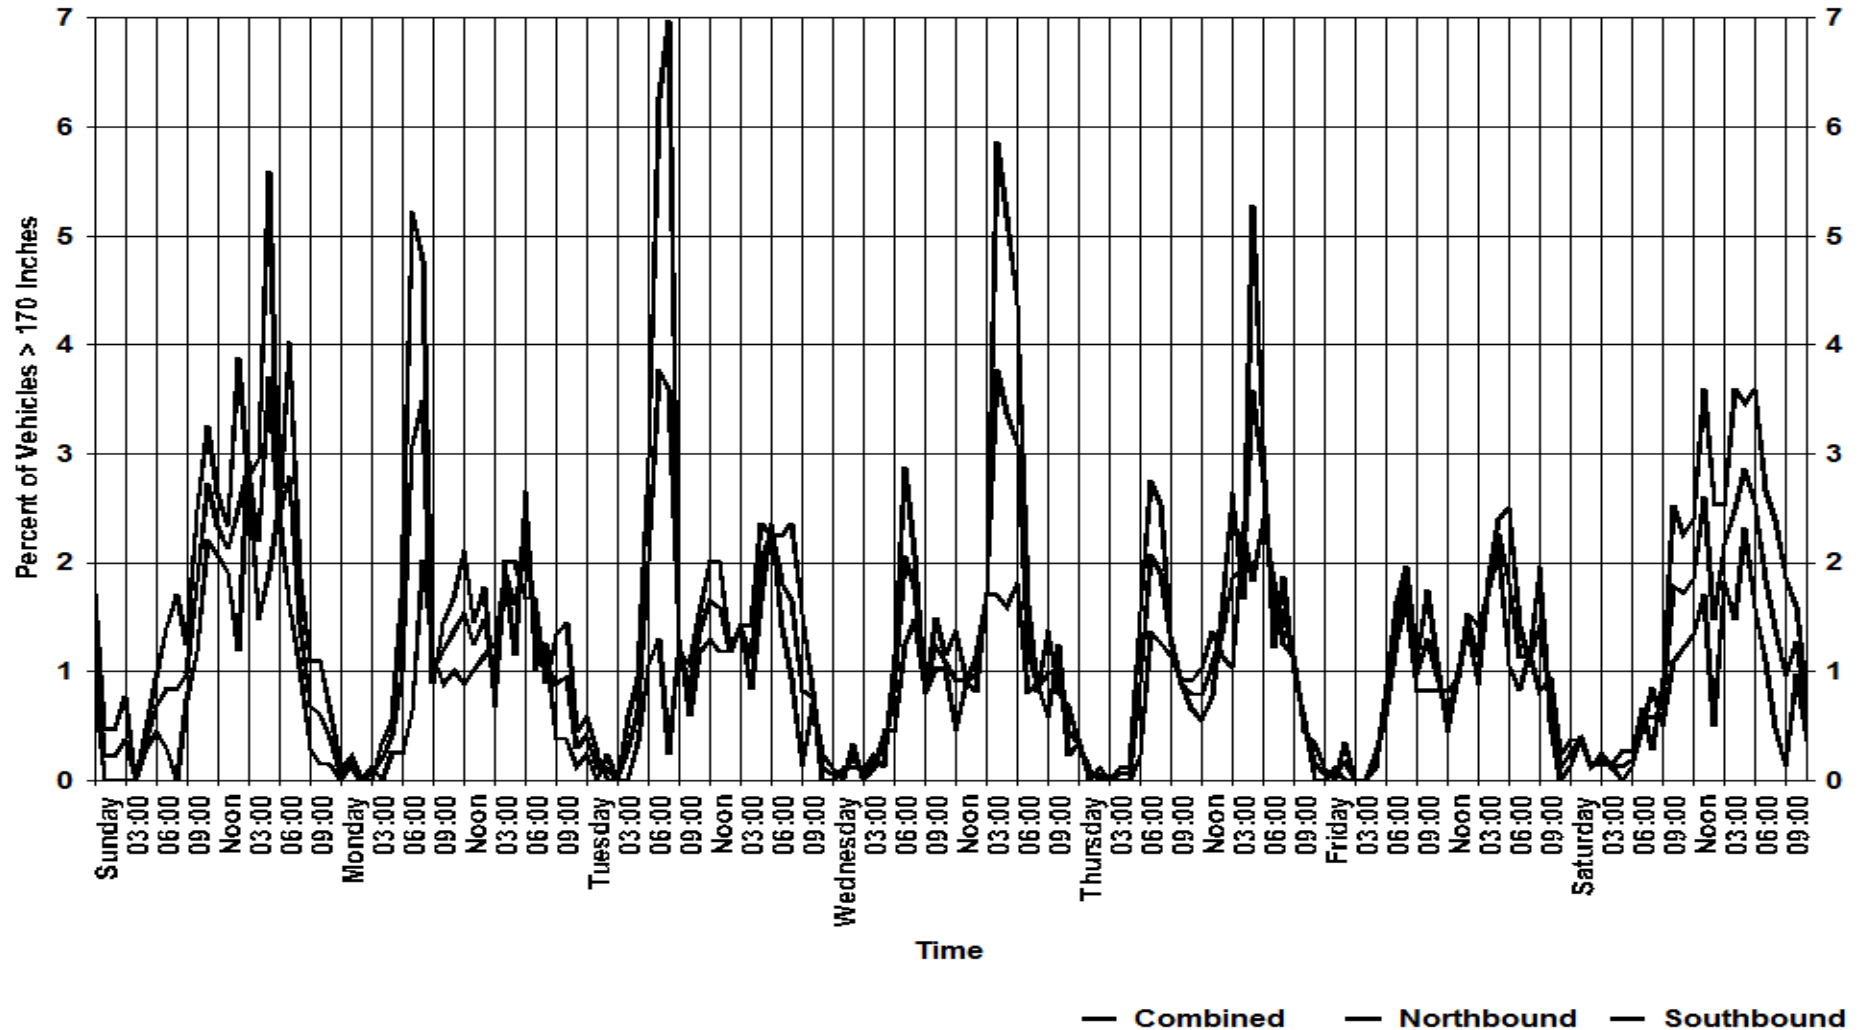

Lakewood Police Department

12650 Detroit Ave.
Lakewood, Ohio 44107
www.onelakewood.com
police@lakewoodoh.net
216-521-6773

Length as Overall Percentage