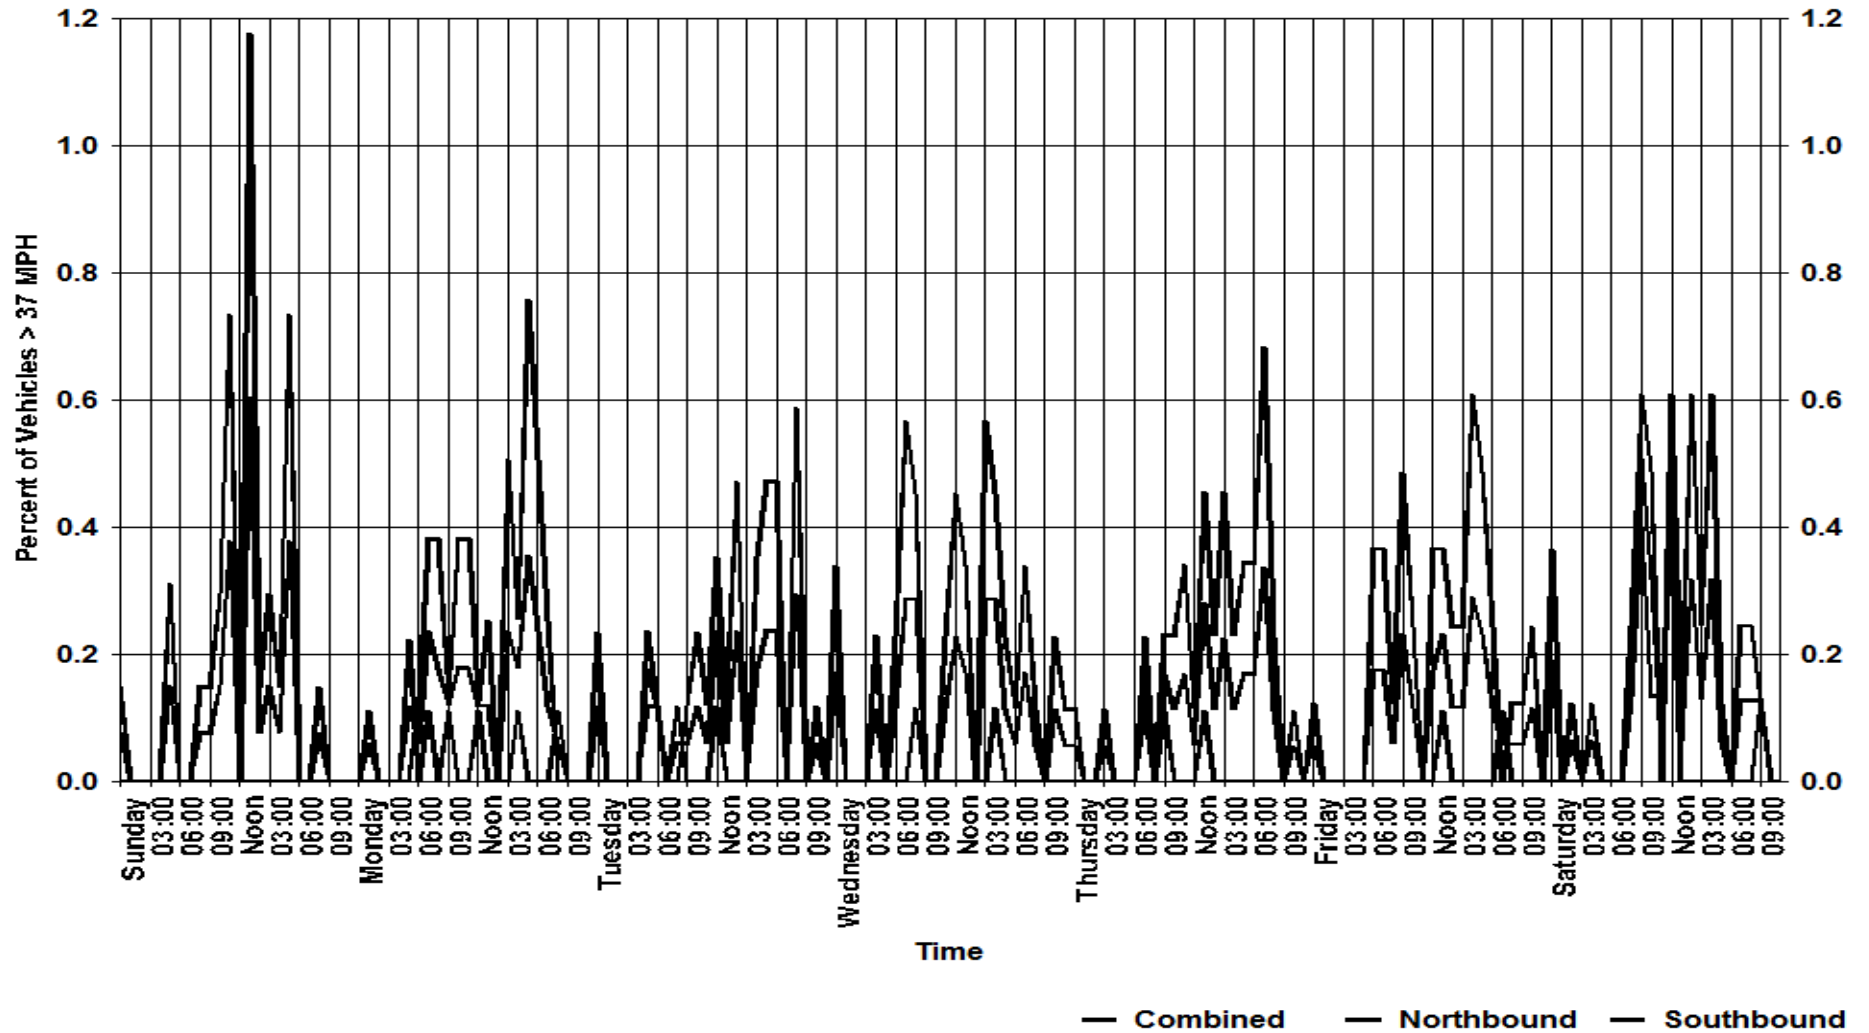

Speed as Overall Percentage

Lakewood Police Department

12650 Detroit Ave.
Lakewood, Ohio 44107
www.onelakewood.com
police@lakewoodoh.net
216-521-6773

Speed as Total Volume

Lakewood Police Department

12650 Detroit Ave.
Lakewood, Ohio 44107
www.onelakewood.com
police@lakewoodoh.net
216-521-6773

Cumulative Length

— Combined: 85th=31 — Northbound: 85th=29 — Southbound: 85th=32

Lakewood Police Department

12650 Detroit Ave.
Lakewood, Ohio 44107
www.onelakewood.com
police@lakewoodoh.net
216-521-6773