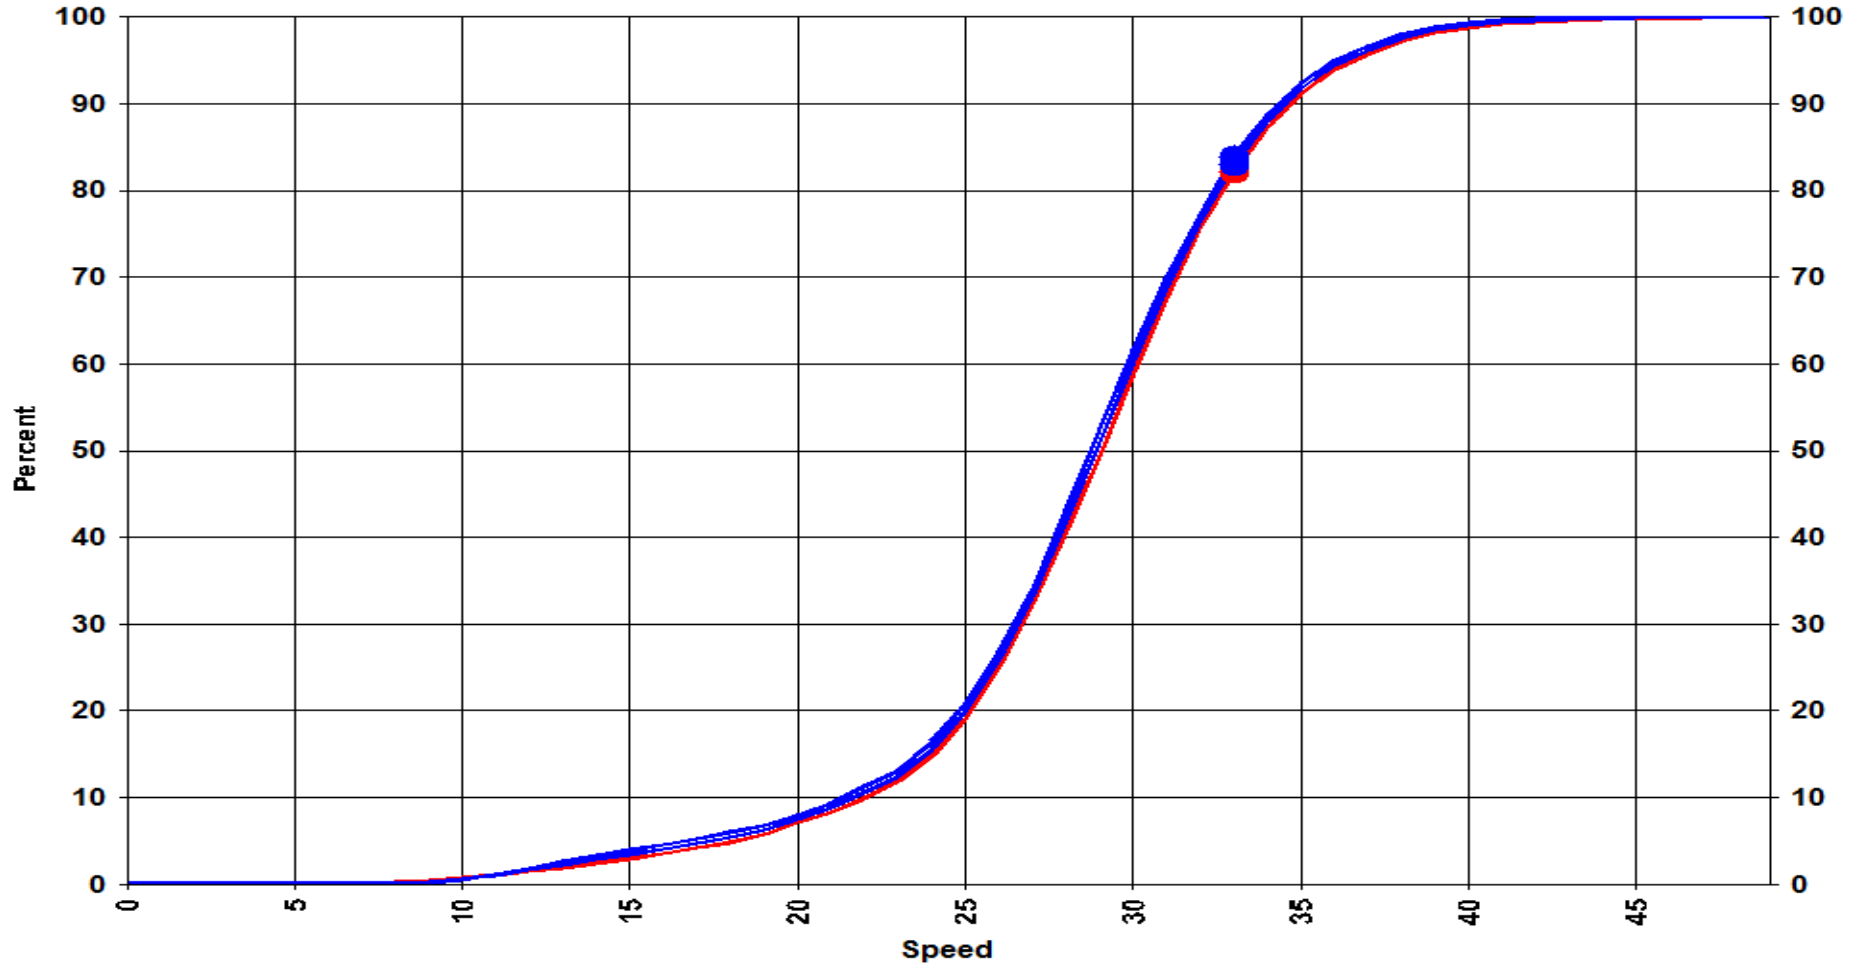

Lakewood Police Department

12650 Detroit Ave.
Lakewood, Ohio 44107
www.onelakewood.com
police@lakewoodoh.net
216-521-6773

Graphs

Cumulative Speed

— Combined: 85th=33

— Approach Lane: 85th=33

— Receding Lane: 85th=33

Speed as Total Volume

Lakewood Police Department

12650 Detroit Ave.
Lakewood, Ohio 44107
www.onelakewood.com
police@lakewoodoh.net
216-521-6773

Cumulative Length

— Combined: 85th=33

- - - Approach Lane: 85th=33