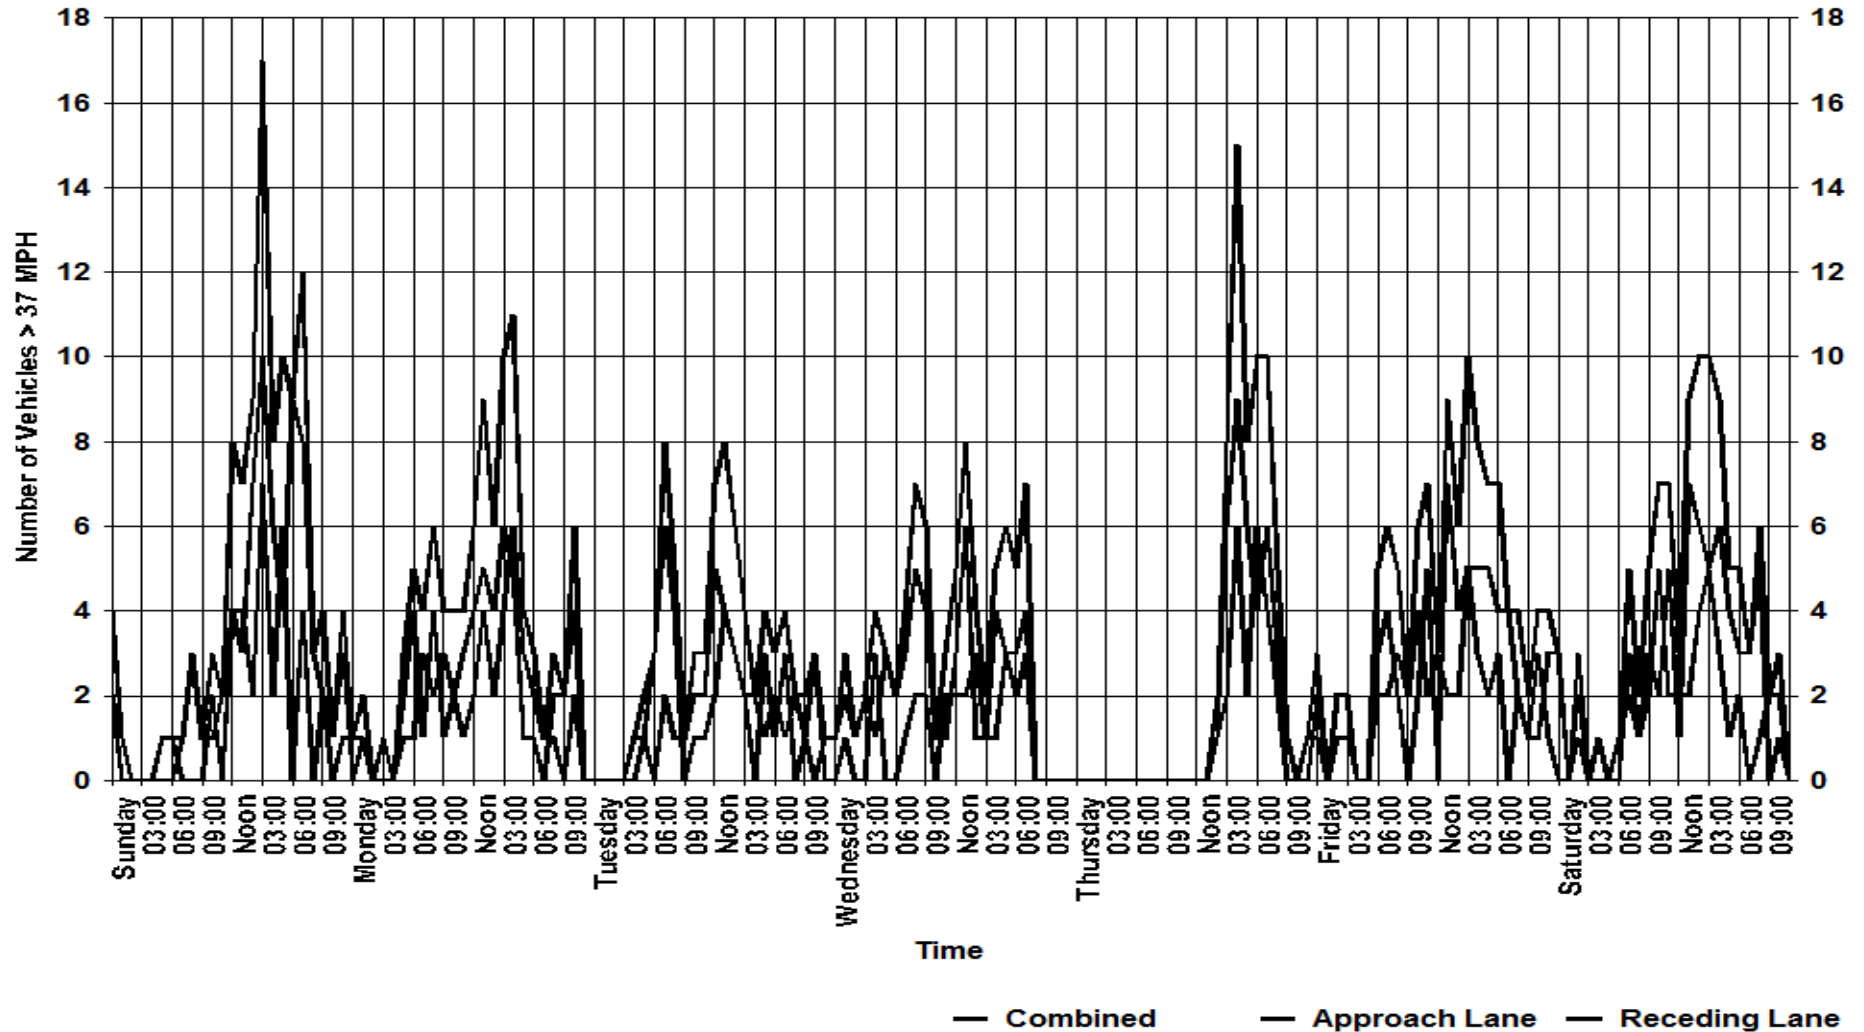

Lakewood Police Department

12650 Detroit Ave.
Lakewood, Ohio 44107
www.onelakewood.com
police@lakewoodoh.net
216-521-6773

Graphs

Cumulative Speed

— Combined: 85th=33

— Approach Lane: 85th=33

— Receding Lane: 85th=33

Speed as Total Volume

Lakewood Police Department

12650 Detroit Ave.
Lakewood, Ohio 44107
www.onelakewood.com
police@lakewoodoh.net
216-521-6773

Cumulative Length

— Combined: 85th=33

- - - Approach Lane: 85th=33