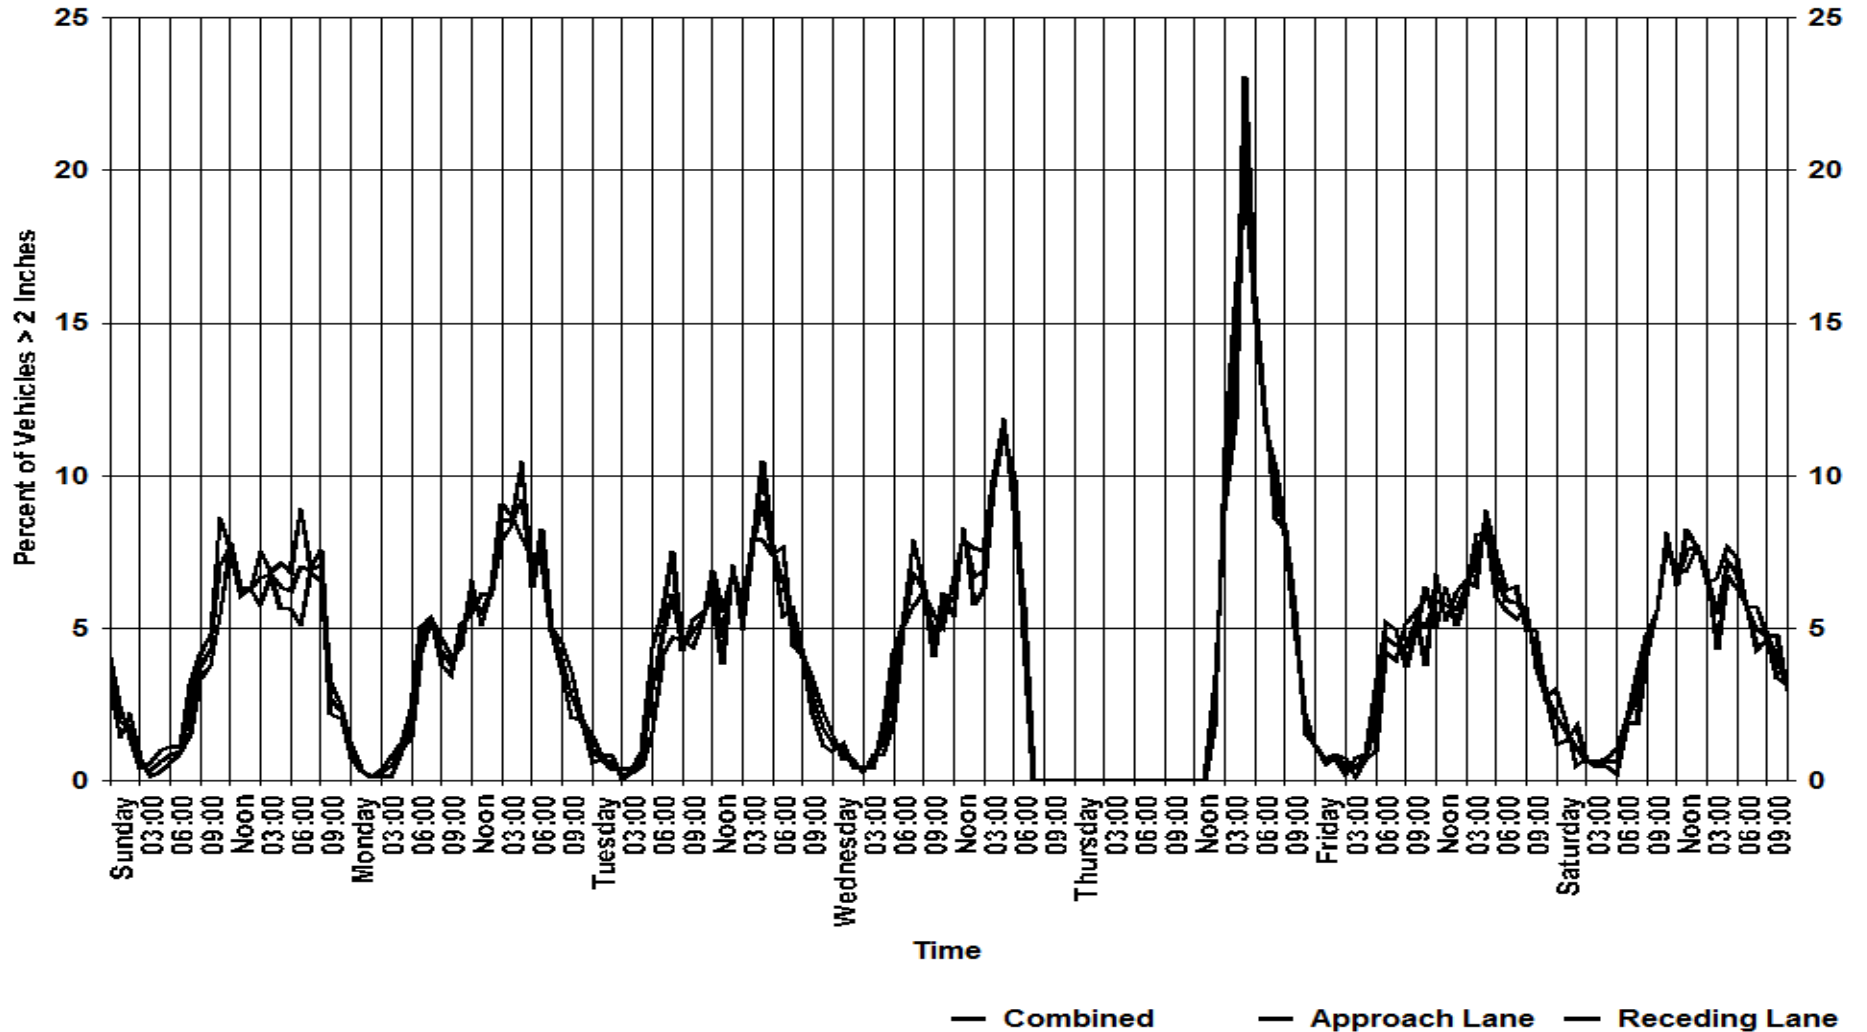

Lakewood Police Department

12650 Detroit Ave.
Lakewood, Ohio 44107
www.onelakewood.com
police@lakewoodoh.net
216-521-6773

Length as Overall Percentage