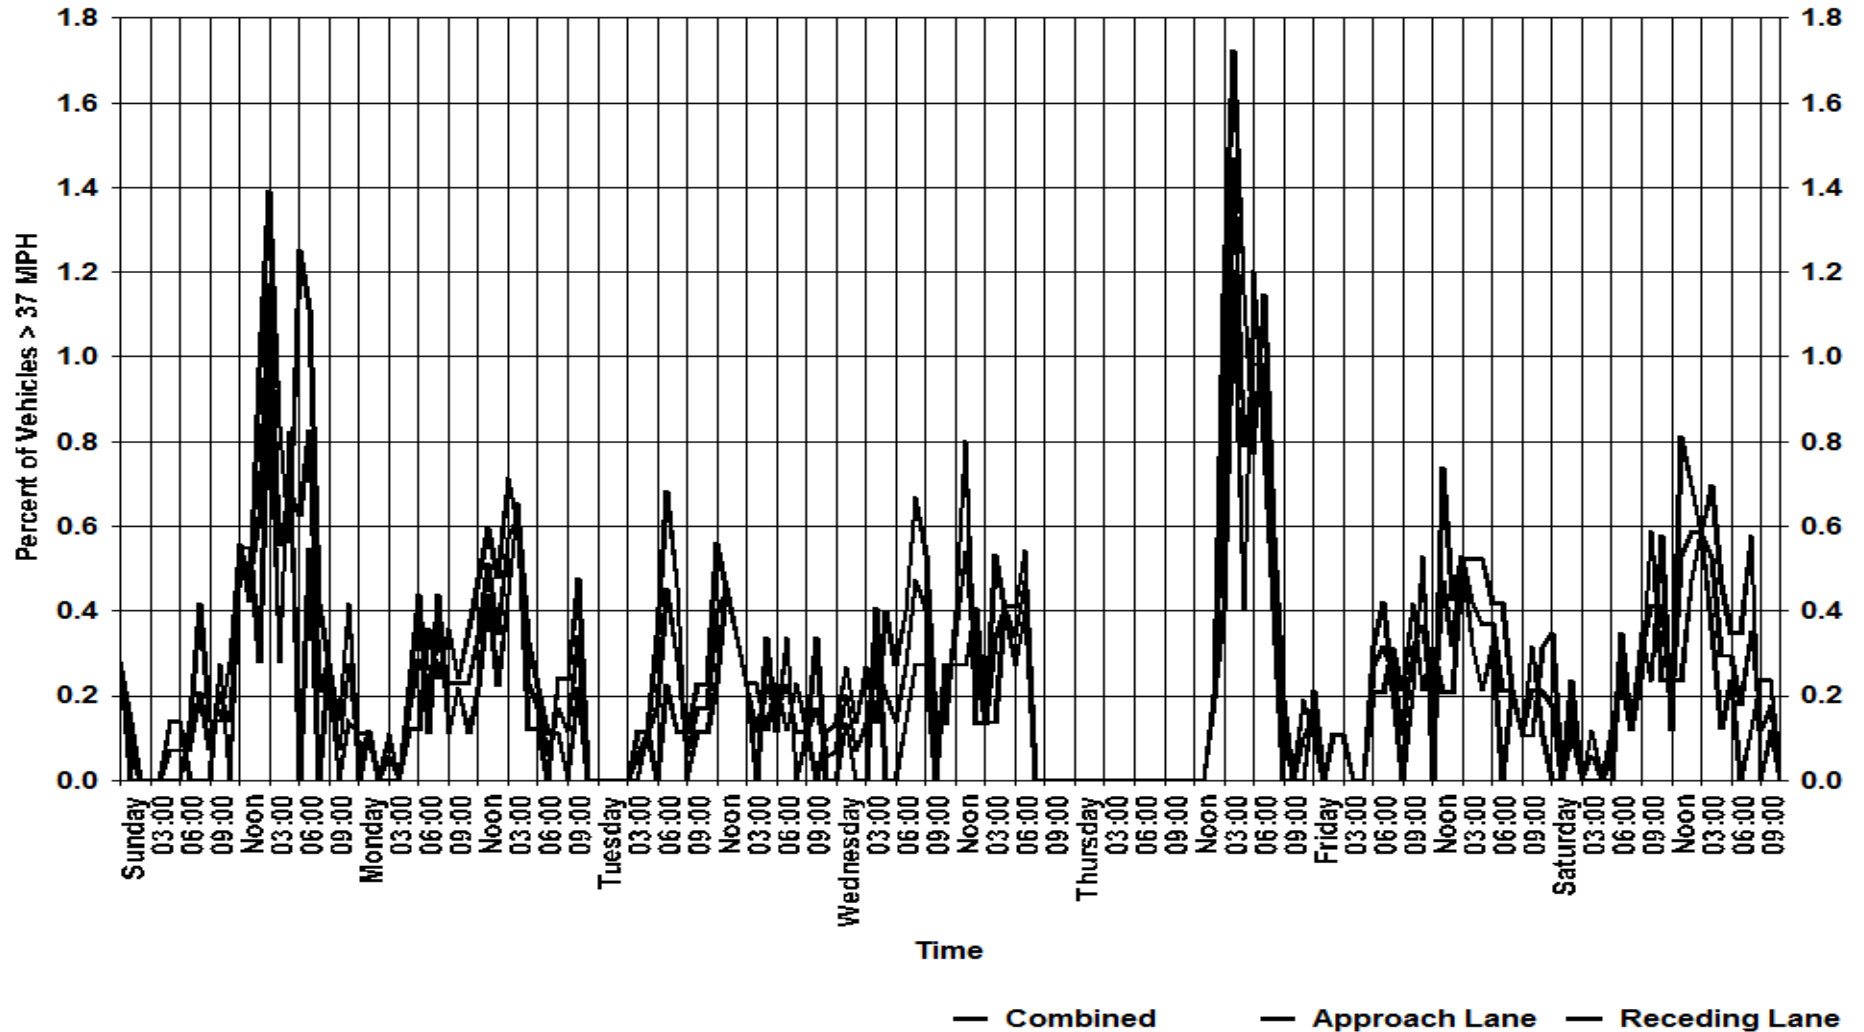

Lakewood Police Department

12650 Detroit Ave.
Lakewood, Ohio 44107
www.onelakewood.com
police@lakewoodoh.net
216-521-6773

Speed as Overall Percentage