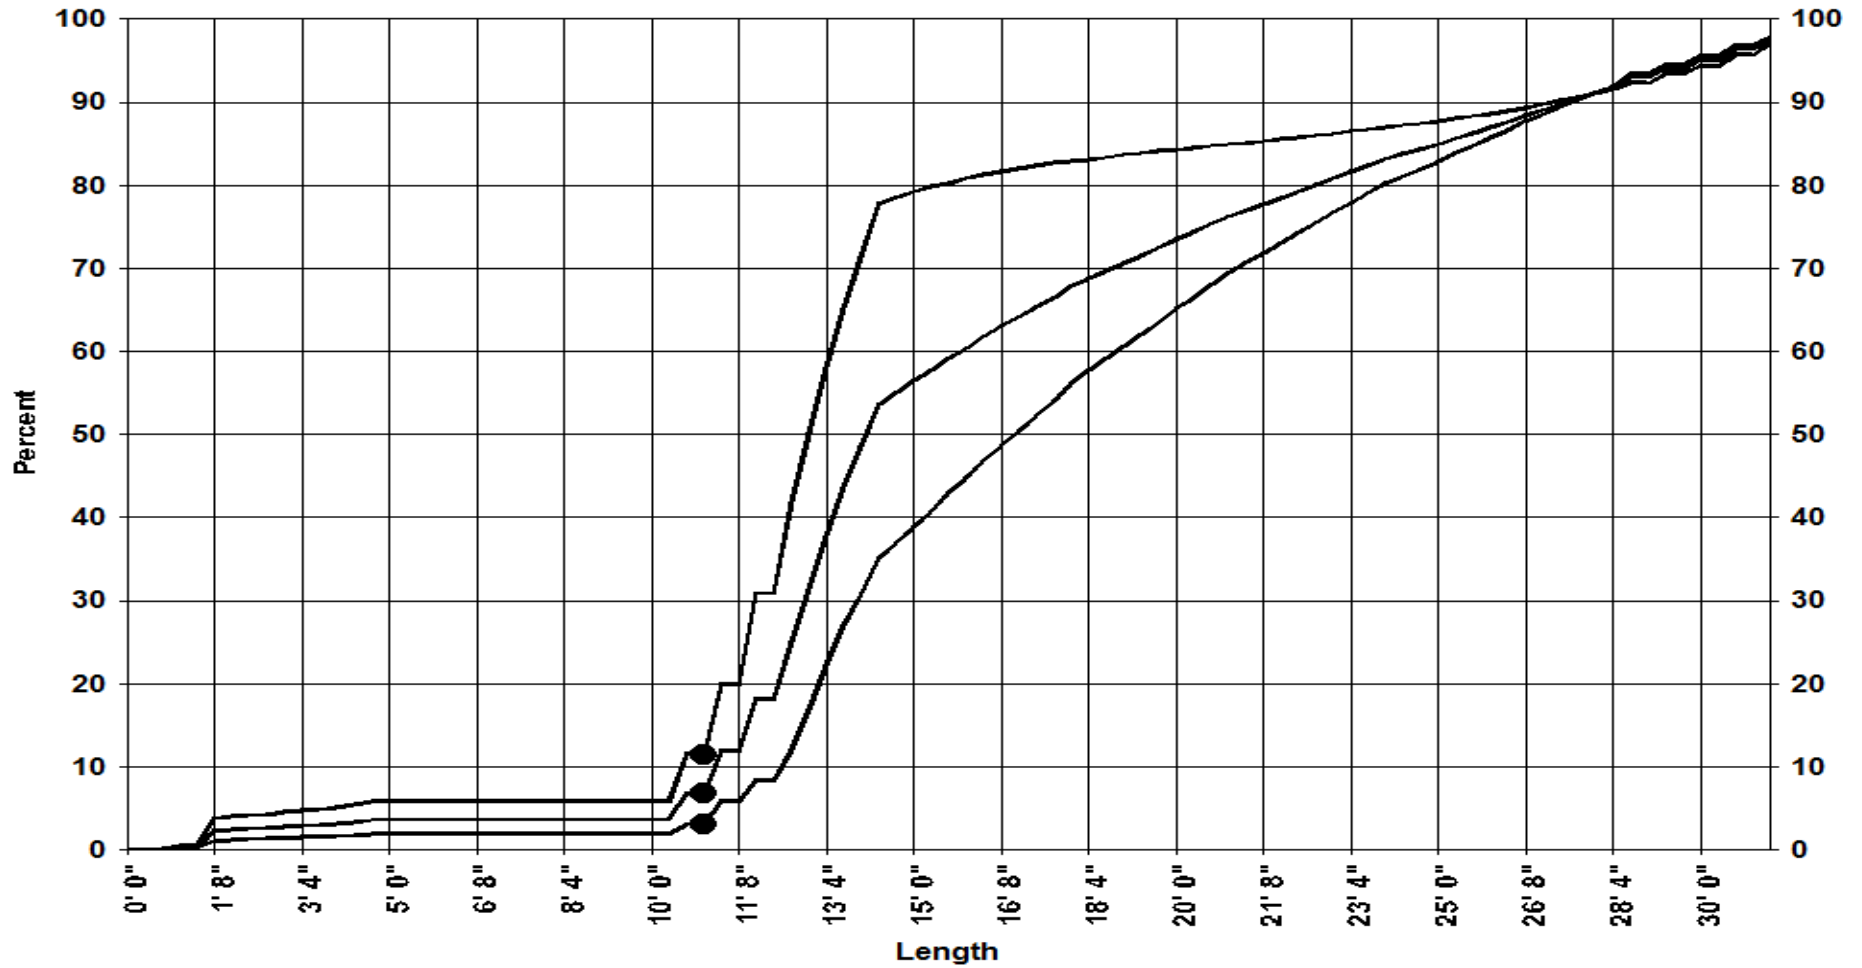

Lakewood Police Department

12650 Detroit Ave.
Lakewood, Ohio 44107
www.onelakewood.com
police@lakewoodoh.net
216-521-6773

Graphs

Cumulative Speed

— Combined: 85th=33

— Approach Lane: 85th=33

— Receding Lane: 85th=33

Speed as Total Volume

Lakewood Police Department

12650 Detroit Ave.
Lakewood, Ohio 44107
www.onelakewood.com
police@lakewoodoh.net
216-521-6773

Cumulative Length

— Combined: 85th=33

- - - Approach Lane: 85th=33