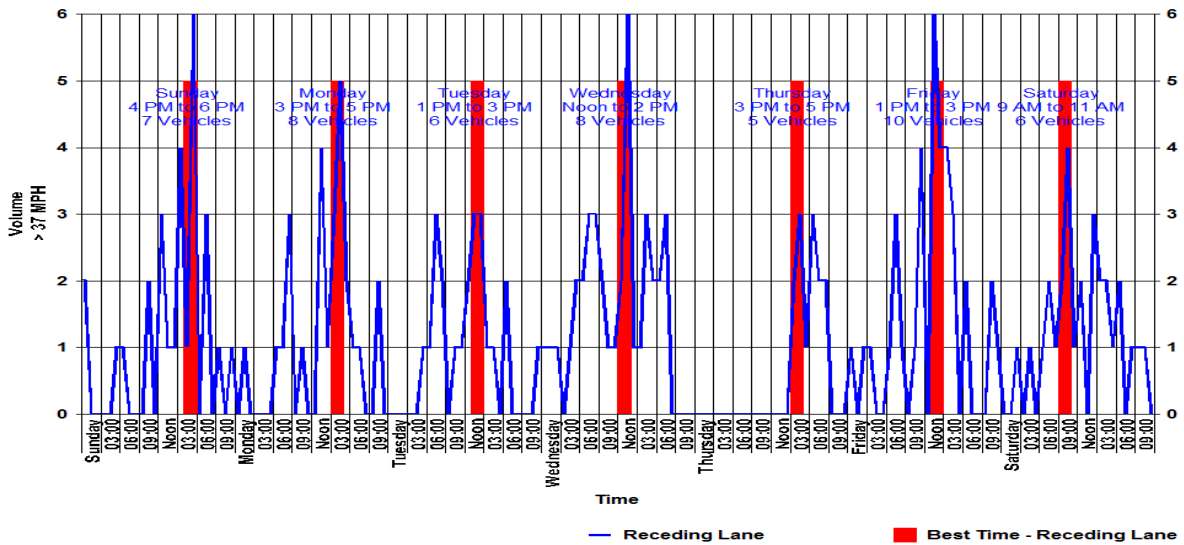

Best Time to Enforce