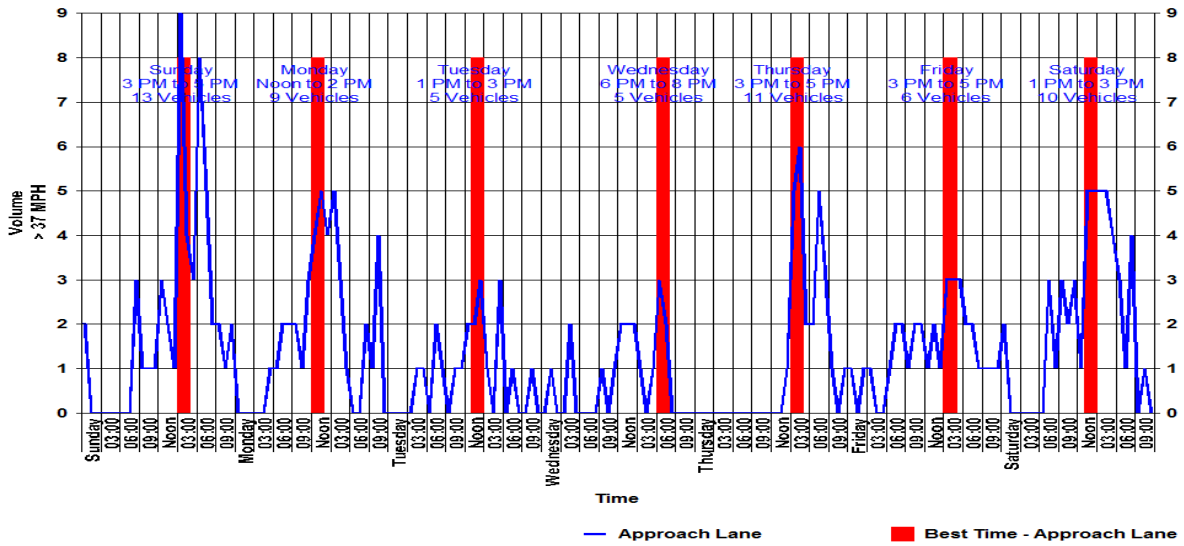

Combined: 3 PM to 5 PM

Approach Lane: 3 PM to 5 PM

Receding Lane: 4 PM to 6 PM

Mon

Combined: 3 PM to 5 PM

Approach Lane: Noon to 2 PM

Receding Lane: 3 PM to 5 PM

Tue

Combined: 1 PM to 3 PM

Approach Lane: 1 PM to 3 PM

Receding Lane: 1 PM to 3 PM

Wed

Combined: Noon to 2 PM

Approach Lane: 6 PM to 8 PM

Receding Lane: Noon to 2 PM

Thu

Combined: 3 PM to 5 PM

Approach Lane: 3 PM to 5 PM

Receding Lane: 3 PM to 5 PM

Fri

Combined: 1 PM to 3 PM

Approach Lane: 3 PM to 5 PM

Receding Lane: 1 PM to 3 PM

Sat

Combined: 2 PM to 4 PM

Approach Lane: 1 PM to 3 PM

Receding Lane: 9 AM to 11 AM

Lakewood Police Department

12650 Detroit Ave.
Lakewood, Ohio 44107
www.onelakewood.com
police@lakewoodoh.net
216-521-6773

Best Time to Enforce