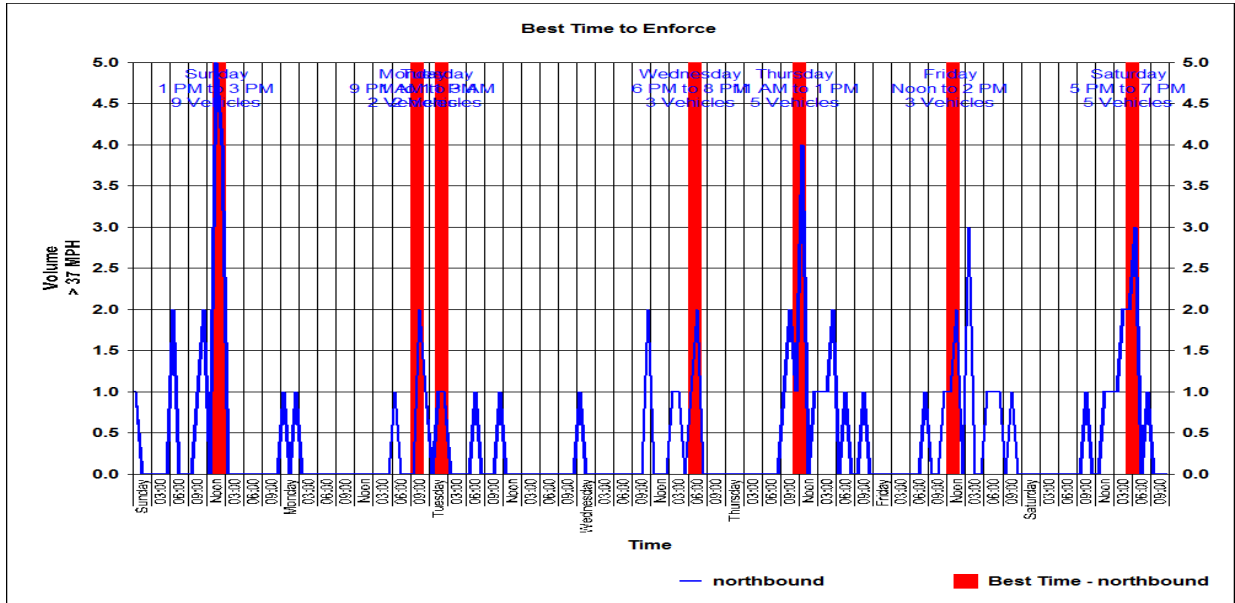

Lakewood Police Department

12650 Detroit Ave.
Lakewood, Ohio 44107
www.onelakewood.com
police@lakewoodoh.net
216-521-6773