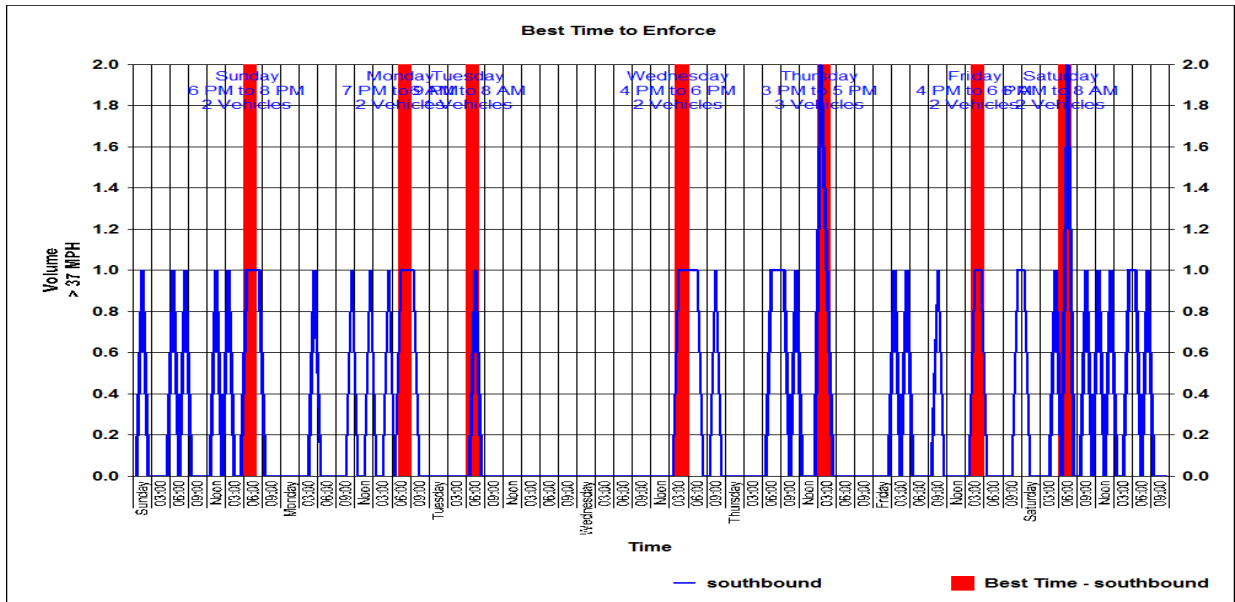

Lakewood Police Department

12650 Detroit Ave.
Lakewood, Ohio 44107
www.onelakewood.com
police@lakewoodoh.net
216-521-6773