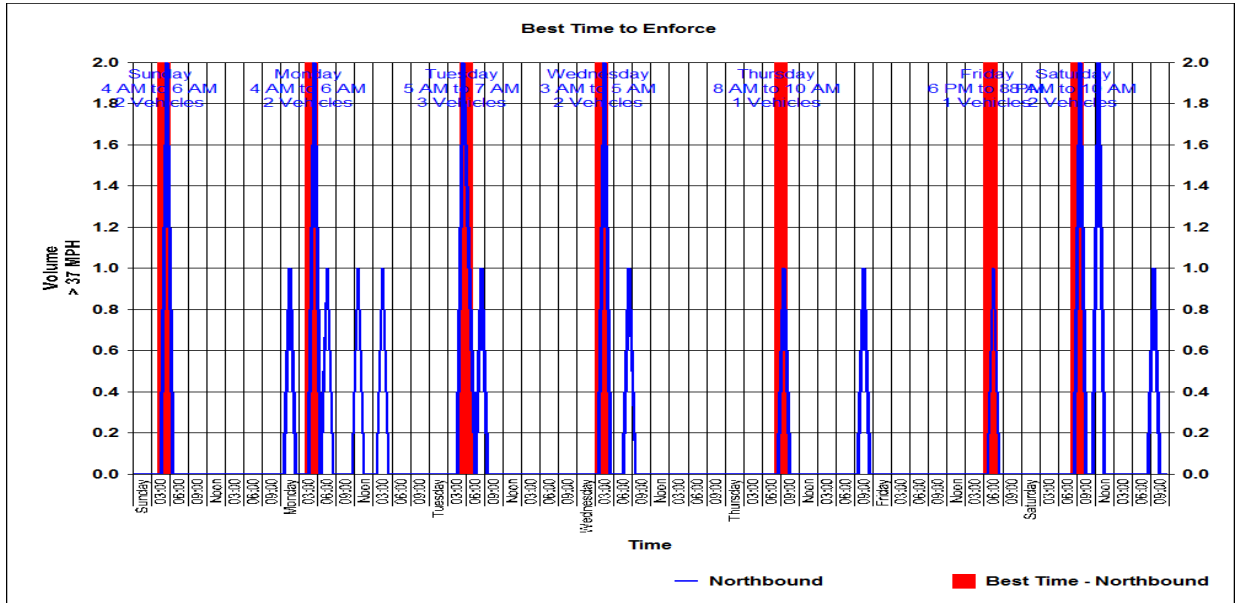

Lakewood Police Department

12650 Detroit Ave.
Lakewood, Ohio 44107
www.onelakewood.com
police@lakewoodoh.net
216-521-6773