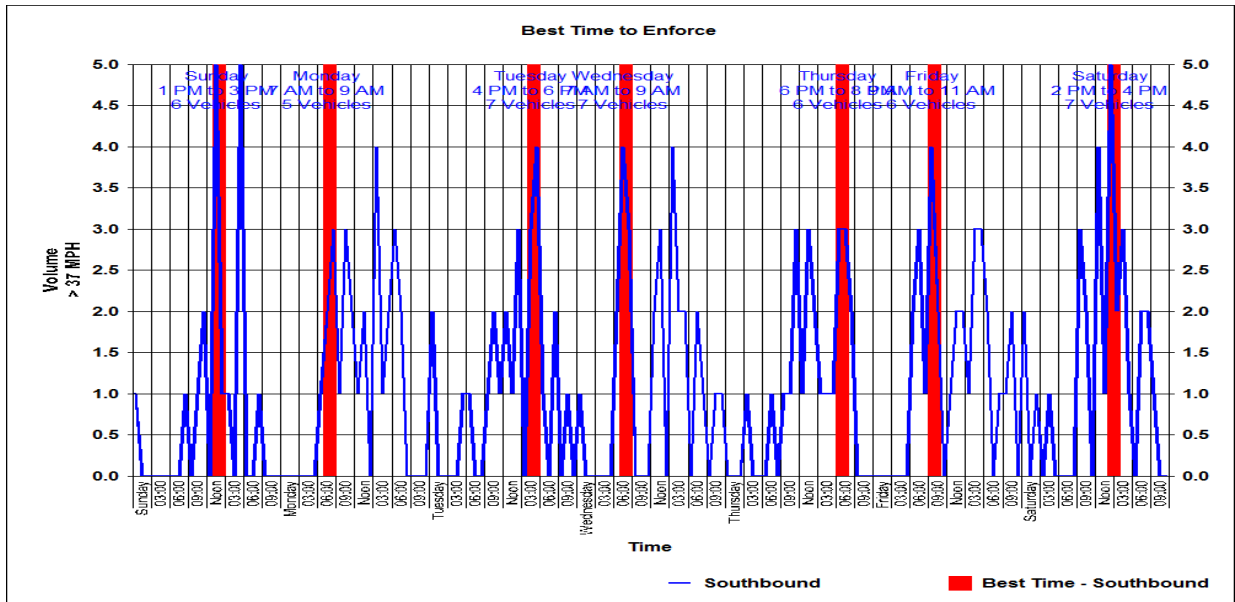

Lakewood Police Department

12650 Detroit Ave.
Lakewood, Ohio 44107
www.onelakewood.com
police@lakewoodoh.net
216-521-6773