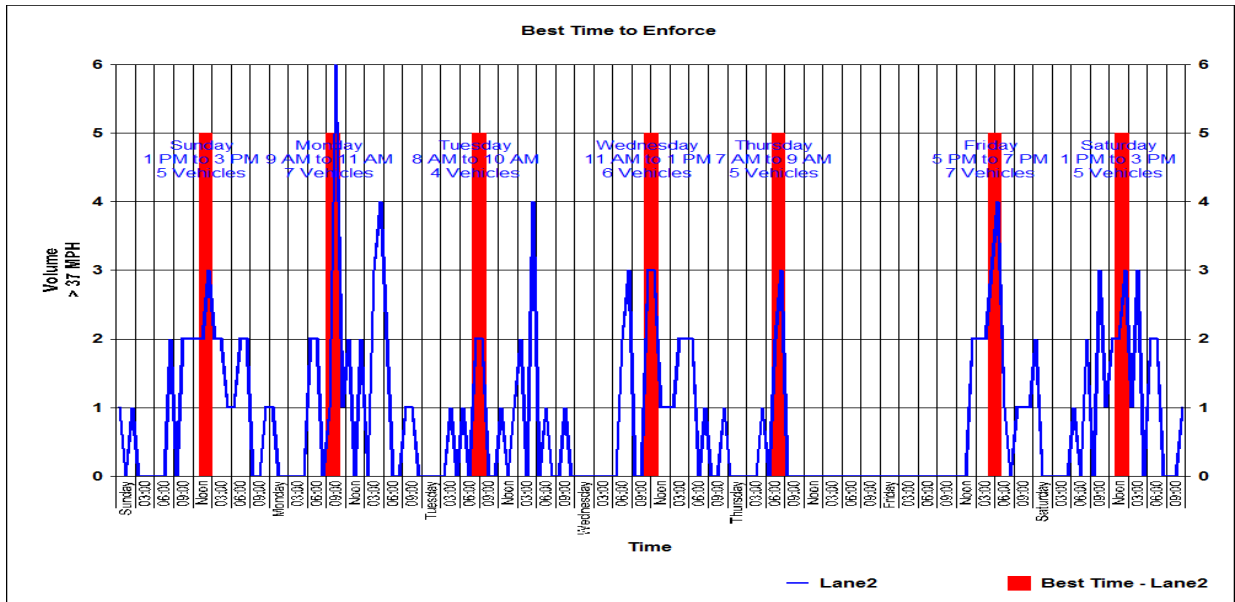

Lakewood Police Department

12650 Detroit Ave.
Lakewood, Ohio 44107
www.onelakewood.com
police@lakewoodoh.net
216-521-6773