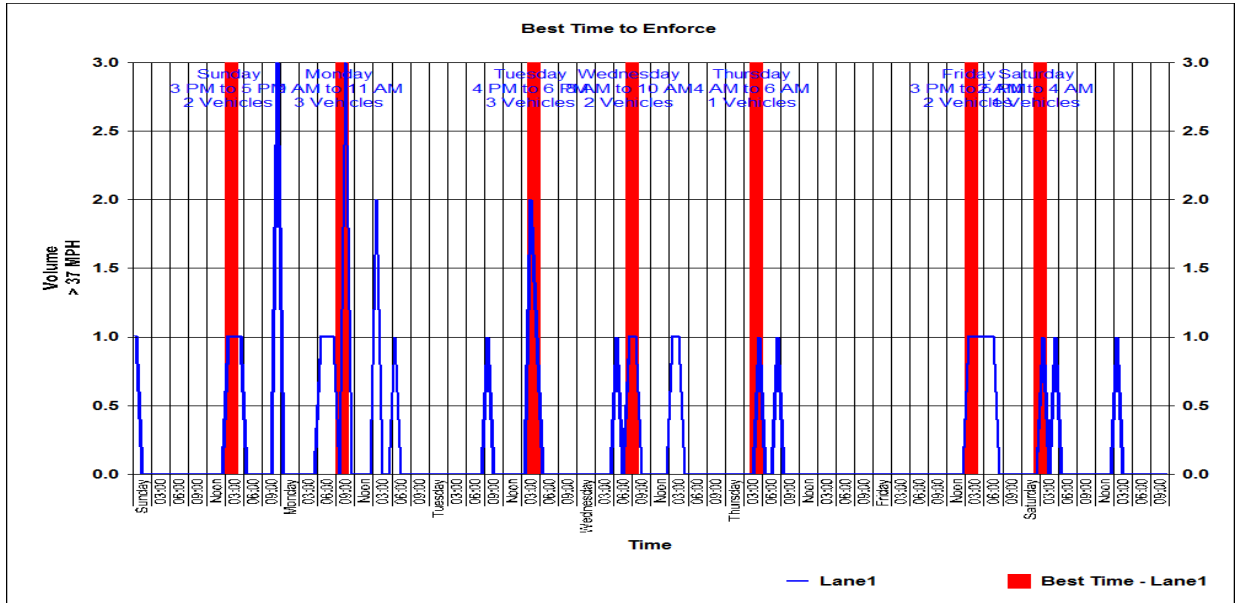

Lakewood Police Department

12650 Detroit Ave.
Lakewood, Ohio 44107
www.onelakewood.com
police@lakewoodoh.net
216-521-6773