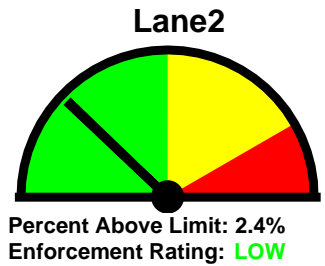

## Speed Enforcement Evaluator

**Location:**  
**1523 woodward**

**GPS:**  
0' 0.000 South  
0' 0.000 East

**Closest Cross Street:**  
Detroit

**Equipment Used:**  
Jamar Radar Recorder

**Installed By:**  
Wintrick/Ortiz

Total Percentage of Enforceable Violations

**0%** **10%**  
**Posted Speed Limit:** 25 MPH  
**Enforcement Tolerance:** 12 MPH  
**Enforcement Limit:** 38 MPH & Up  
**Percentage Above Limit:** 1.7%  
**Enforcement Rating:** **LOW**