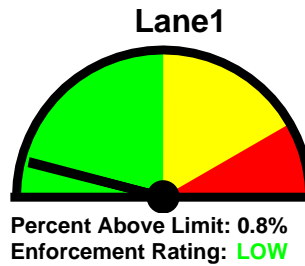

## Speed Enforcement Evaluator

**Location:**  
**1523 woodward**

**GPS:**  
0' 0.000 South  
0' 0.000 East

**Closest Cross Street:**  
Detroit

**Equipment Used:**  
Jamar Radar Recorder

**Installed By:**  
Wintrick/Ortiz

Total Percentage of Enforceable Violations

**0%** **10%**  
**Posted Speed Limit:** 25 MPH  
**Enforcement Tolerance:** 12 MPH  
**Enforcement Limit:** 38 MPH & Up  
**Percentage Above Limit:** 1.7%  
**Enforcement Rating:** **LOW**