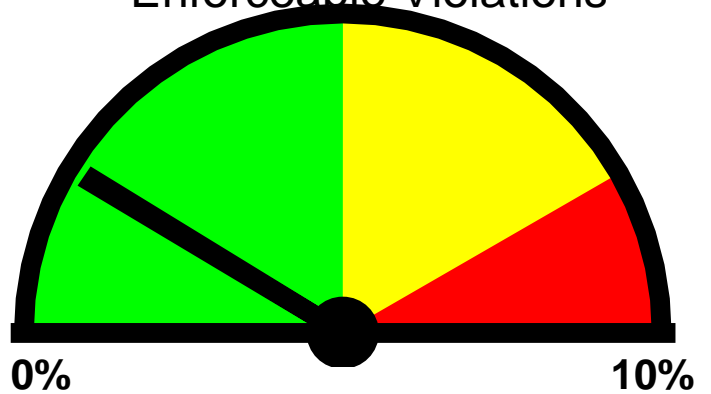

## Speed Enforcement Evaluator

**Location:**  
**1523 woodward**

**GPS:**  
0' 0.000 South  
0' 0.000 East

**Closest Cross Street:**  
Detroit

**Equipment Used:**  
Jamar Radar Recorder

**Installed By:**  
Wintrick/Ortiz

Total Percentage of Enforceable Violations

**0%** **10%**  
**Posted Speed Limit:** 25 MPH  
**Enforcement Tolerance:** 12 MPH  
**Enforcement Limit:** 38 MPH & Up  
**Percentage Above Limit:** 1.7%  
**Enforcement Rating:** **LOW**