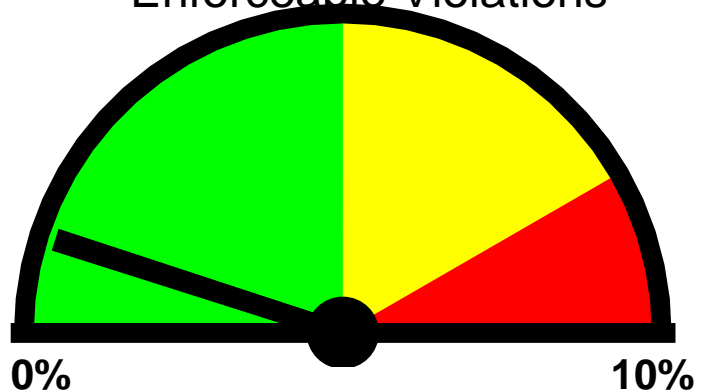

Equipment Used:
Jamar Radar Recorder

Installed By:
Ortiz/Morley

Total Percentage of Enforceable Violations

0% 10%
Posted Speed Limit: 25 MPH
Enforcement Tolerance: 12 MPH
Enforcement Limit: 38 MPH & Up
Percentage Above Limit: 1.0%
Enforcement Rating: **LOW**

northbound

Percent Above Limit: 1.1%
Enforcement Rating: **LOW**

southbound

Percent Above Limit: 0.9%
Enforcement Rating: **LOW**

Combined

1-5	6-10	11-15	16-20	21-25	26-30	31-35	36-40	41-45	46-50	51-55	56-60	61-65	>65
0	49	241	734	3917	7032	2624	332	28	2	2	0	0	5