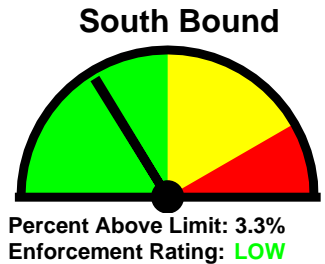

Closest Cross Street:
Detroit

Analysis Dates:
Tuesday, April 22, 2014
Friday, April 25, 2014

Equipment Used:
Jamar Recorder

Installed By:
Wintrick/Ortiz

Total Percentage of Enforceable Violations

0% 10%
Posted Speed Limit: 25 MPH
Enforcement Tolerance: 12 MPH
Enforcement Limit: 38 MPH & Up
Percentage Above Limit: 2.4%
Enforcement Rating: **LOW**