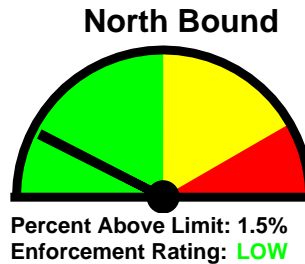

Closest Cross Street:
Detroit

Analysis Dates:
Tuesday, April 22, 2014
Friday, April 25, 2014

Equipment Used:
Jamar Recorder

Installed By:
Wintrick/Ortiz

Total Percentage of Enforceable Violations

0% 10%
Posted Speed Limit: 25 MPH
Enforcement Tolerance: 12 MPH
Enforcement Limit: 38 MPH & Up
Percentage Above Limit: 2.4%
Enforcement Rating: **LOW**