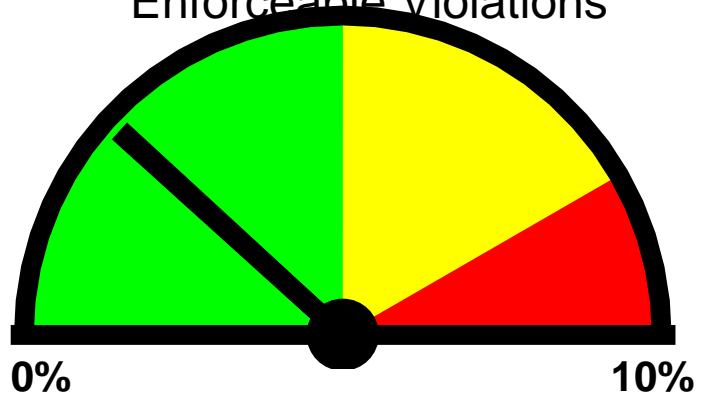

Closest Cross Street:
Detroit

Analysis Dates:
Tuesday, April 22, 2014
Friday, April 25, 2014

Equipment Used:
Jamar Recorder

Installed By:
Wintrick/Ortiz

Total Percentage of Enforceable Violations

0% 10%
Posted Speed Limit: 25 MPH
Enforcement Tolerance: 12 MPH
Enforcement Limit: 38 MPH & Up
Percentage Above Limit: 2.4%
Enforcement Rating: **LOW**