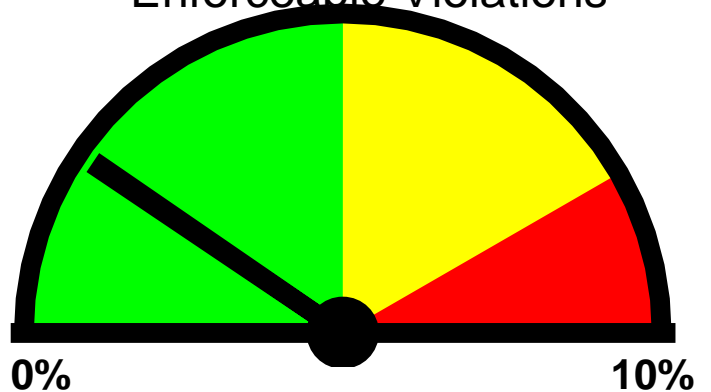

Equipment Used:
Jamar Radar Recorder

Installed By:
Wintrick/Ortiz

Total Percentage of Enforceable Violations

Posted Speed Limit: 25 MPH
Enforcement Tolerance: 11 MPH
Enforcement Limit: 37 MPH & Up
Percentage Above Limit: 1.9%
Enforcement Rating: **LOW**

northbound

Percent Above Limit: 1.8%
Enforcement Rating: **LOW**

southbound

Percent Above Limit: 2.1%
Enforcement Rating: **LOW**

Combined

1-5	6-10	11-15	16-20	21-25	26-30	31-35	36-40	41-45	46-50	51-55	56-60	61-65	>65
0	59	205	619	2987	6259	2655	347	34	3	2	0	0	3