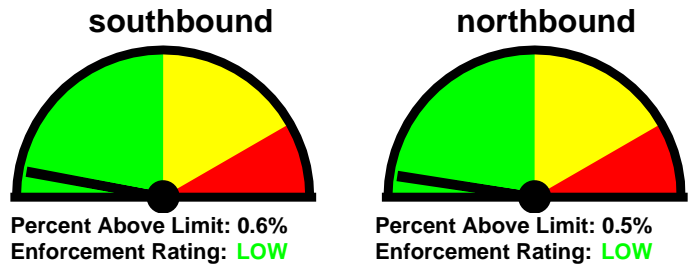

Closest Cross Street:
Madison

Analysis Dates:
Wednesday, February 25, 2015
Wednesday, March 04, 2015

Equipment Used:
JAMAR RADAR RECORDER

Installed By:
ORTIZ/WINTRICK

Total Percentage of Enforceable Violations

Posted Speed Limit: 25 MPH
Enforcement Tolerance: 11 MPH
Enforcement Limit: 37 MPH & Up
Percentage Above Limit: 0.5%
Enforcement Rating: **LOW**

Percent Above Limit: 0.6%
Enforcement Rating: **LOW**

Percent Above Limit: 0.5%
Enforcement Rating: **LOW**