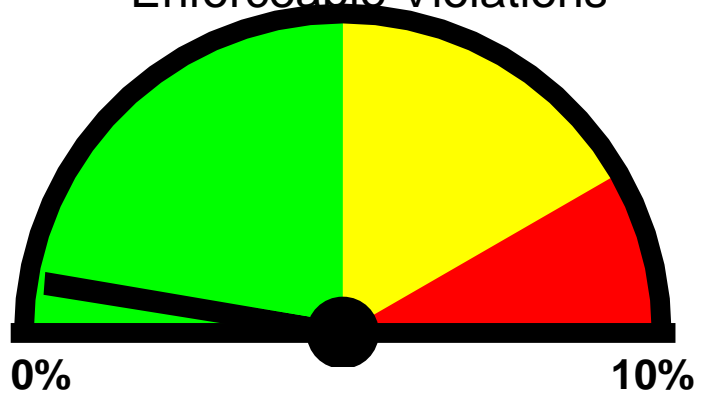

Closest Cross Street:
Madison

Analysis Dates:
Wednesday, February 25, 2015
Wednesday, March 04, 2015

Equipment Used:
JAMAR RADAR RECORDER

Installed By:
ORTIZ/WINTRICK

Total Percentage of Enforceable Violations

Posted Speed Limit: 25 MPH
Enforcement Tolerance: 11 MPH
Enforcement Limit: 37 MPH & Up
Percentage Above Limit: 0.5%
Enforcement Rating: **LOW**

Percent Above Limit: 0.6%
Enforcement Rating: **LOW**

Percent Above Limit: 0.5%
Enforcement Rating: **LOW**