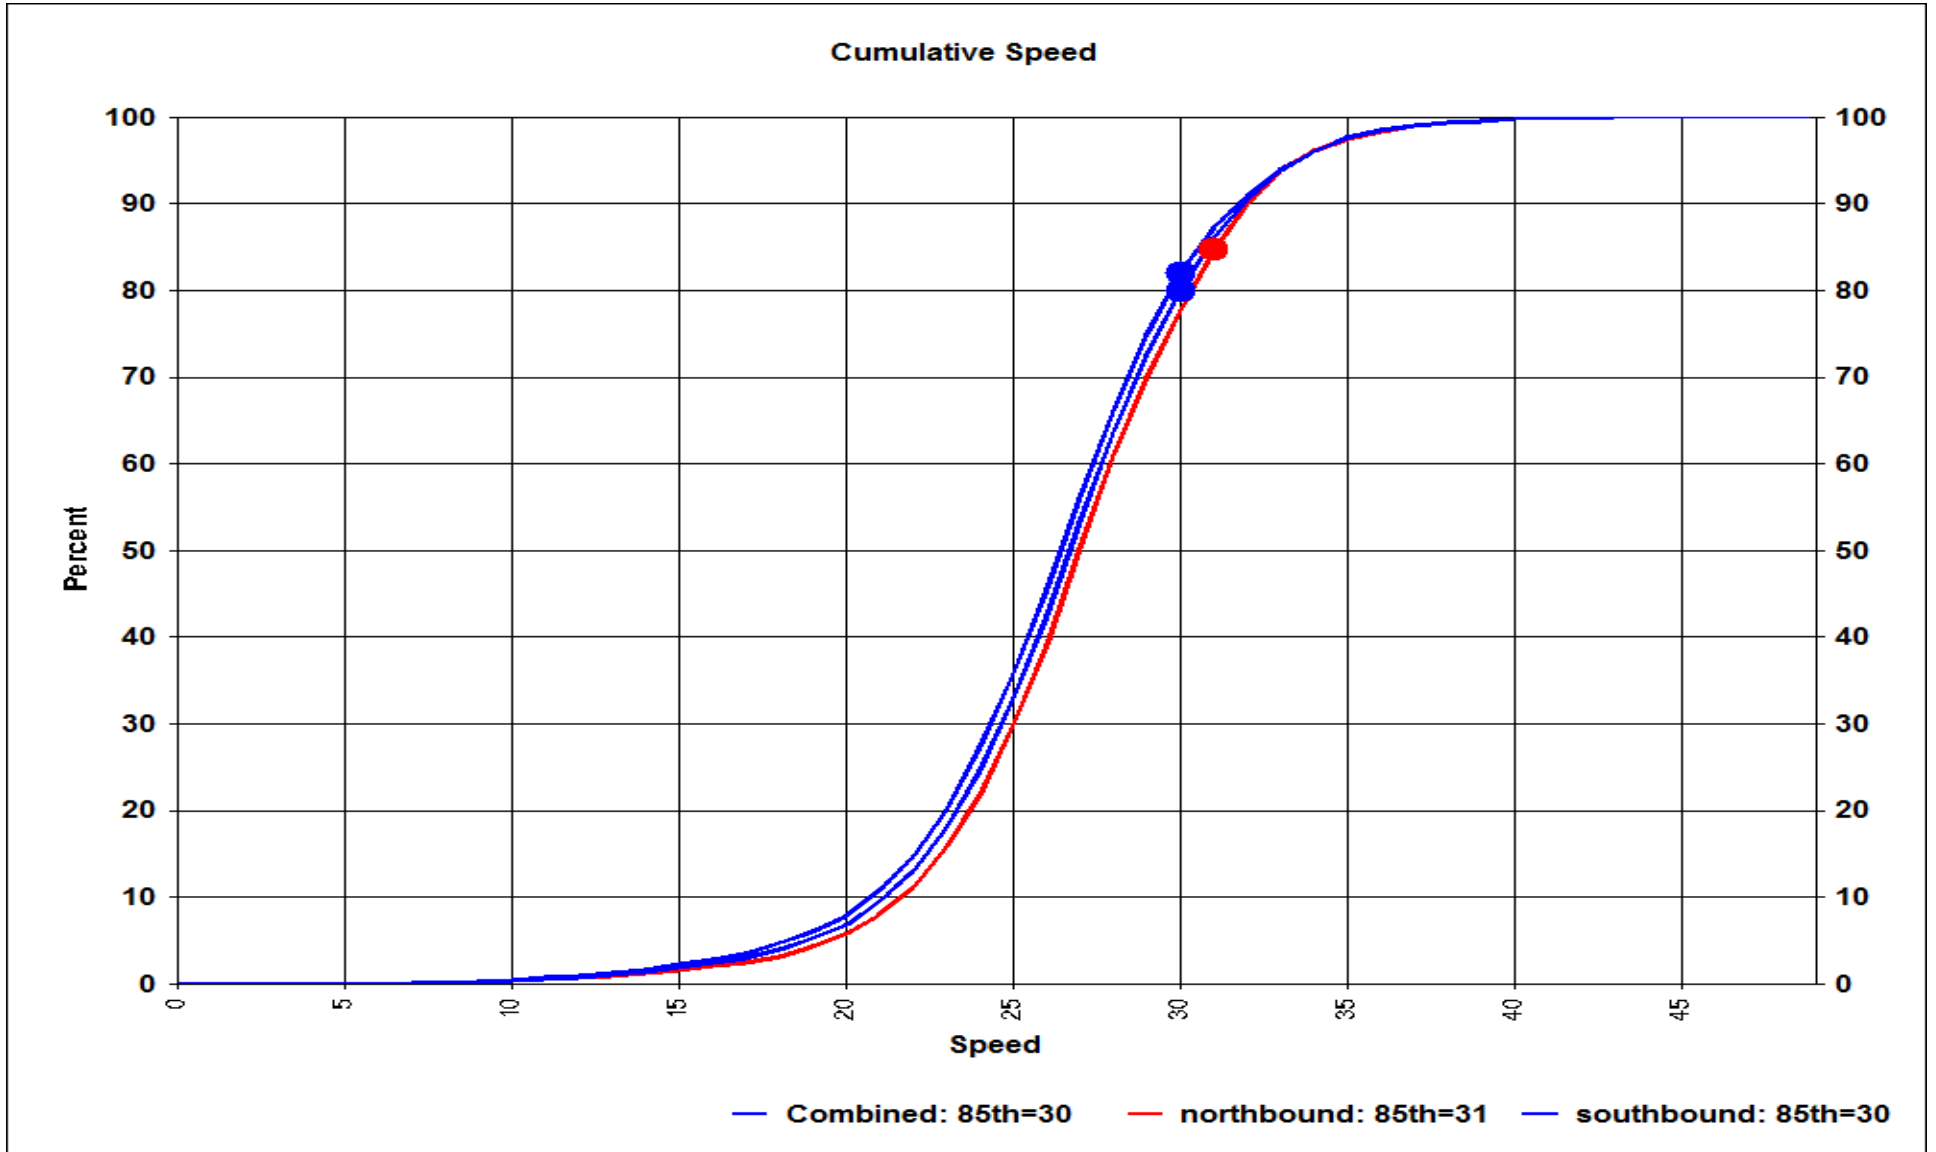

Lakewood Police Department

12650 Detroit Ave.
Lakewood, Ohio 44107
www.onelakewood.com
police@lakewoodoh.net
216-521-6773

Graphs