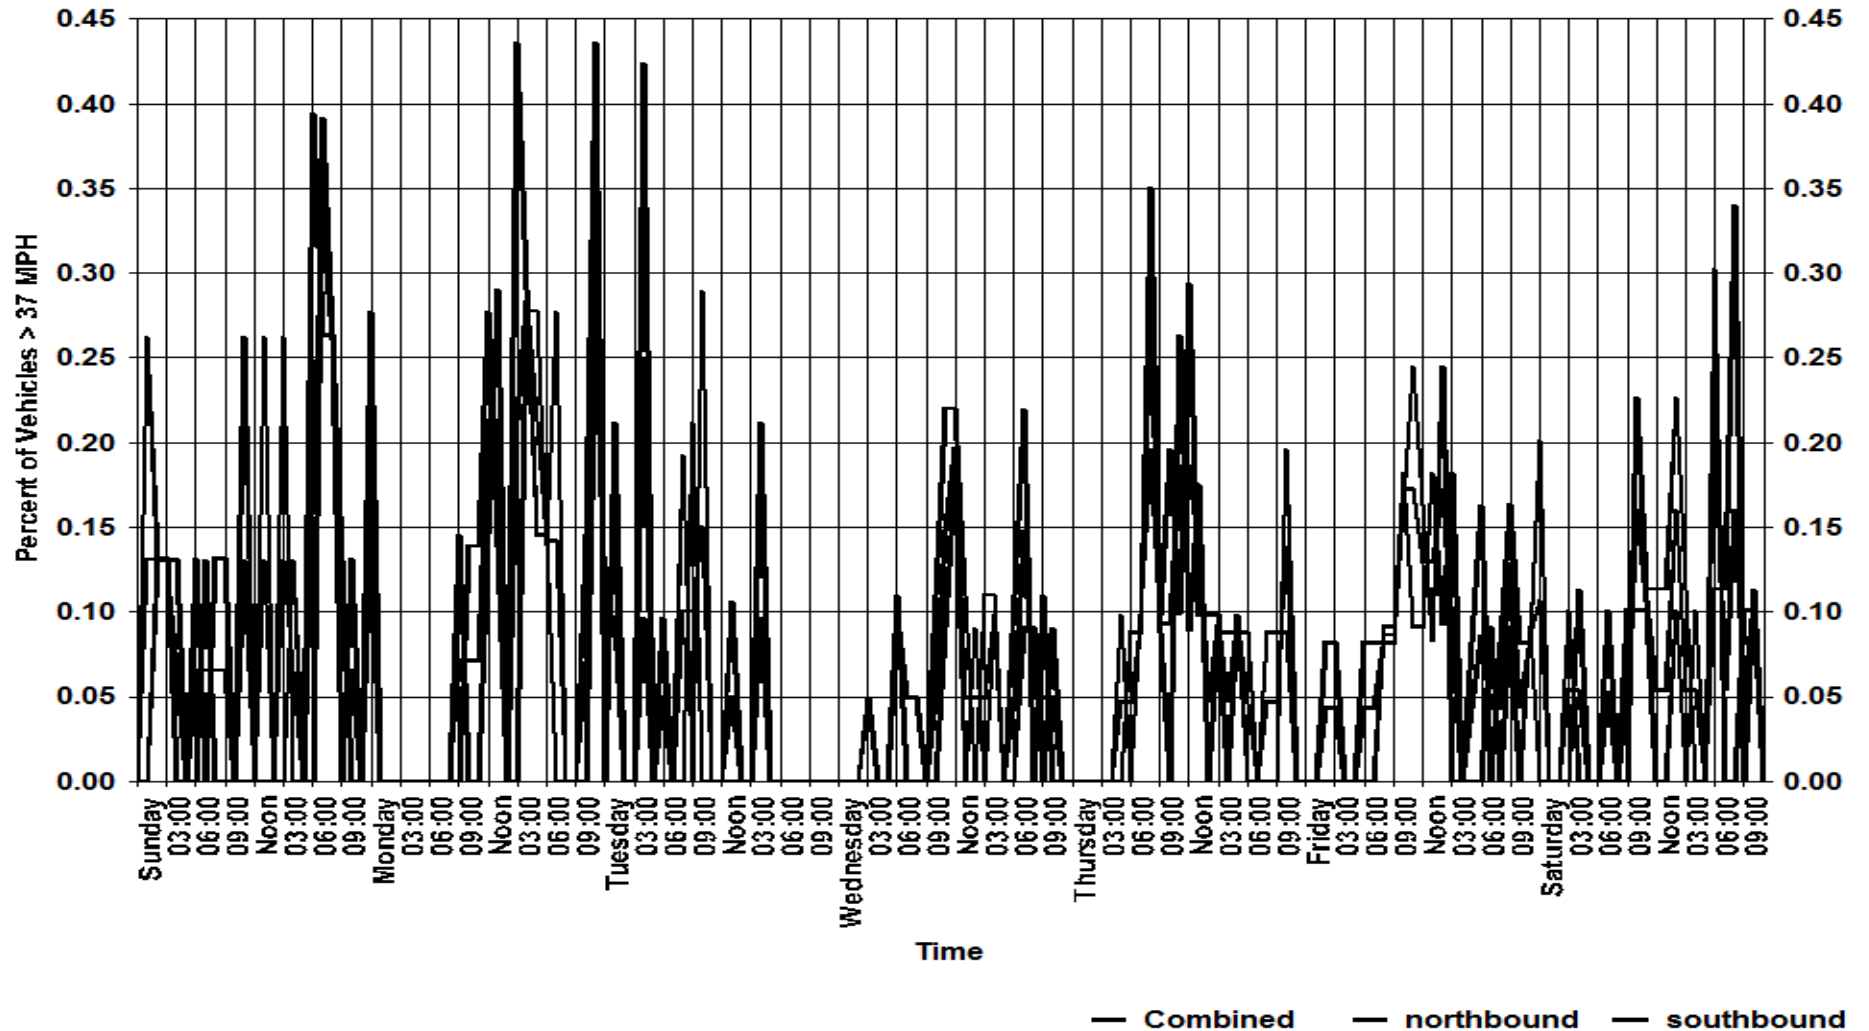

Speed as Overall Percentage

Lakewood Police Department

12650 Detroit Ave.
Lakewood, Ohio 44107
www.onelakewood.com
police@lakewoodoh.net
216-521-6773

Speed as Total Volume

Lakewood Police Department

12650 Detroit Ave.
Lakewood, Ohio 44107
www.onelakewood.com
police@lakewoodoh.net
216-521-6773

Cumulative Length

— Combined: 85th=30 — northbound: 85th=31 — southbound: 85th=30

Lakewood Police Department

12650 Detroit Ave.
Lakewood, Ohio 44107
www.onelakewood.com
police@lakewoodoh.net
216-521-6773