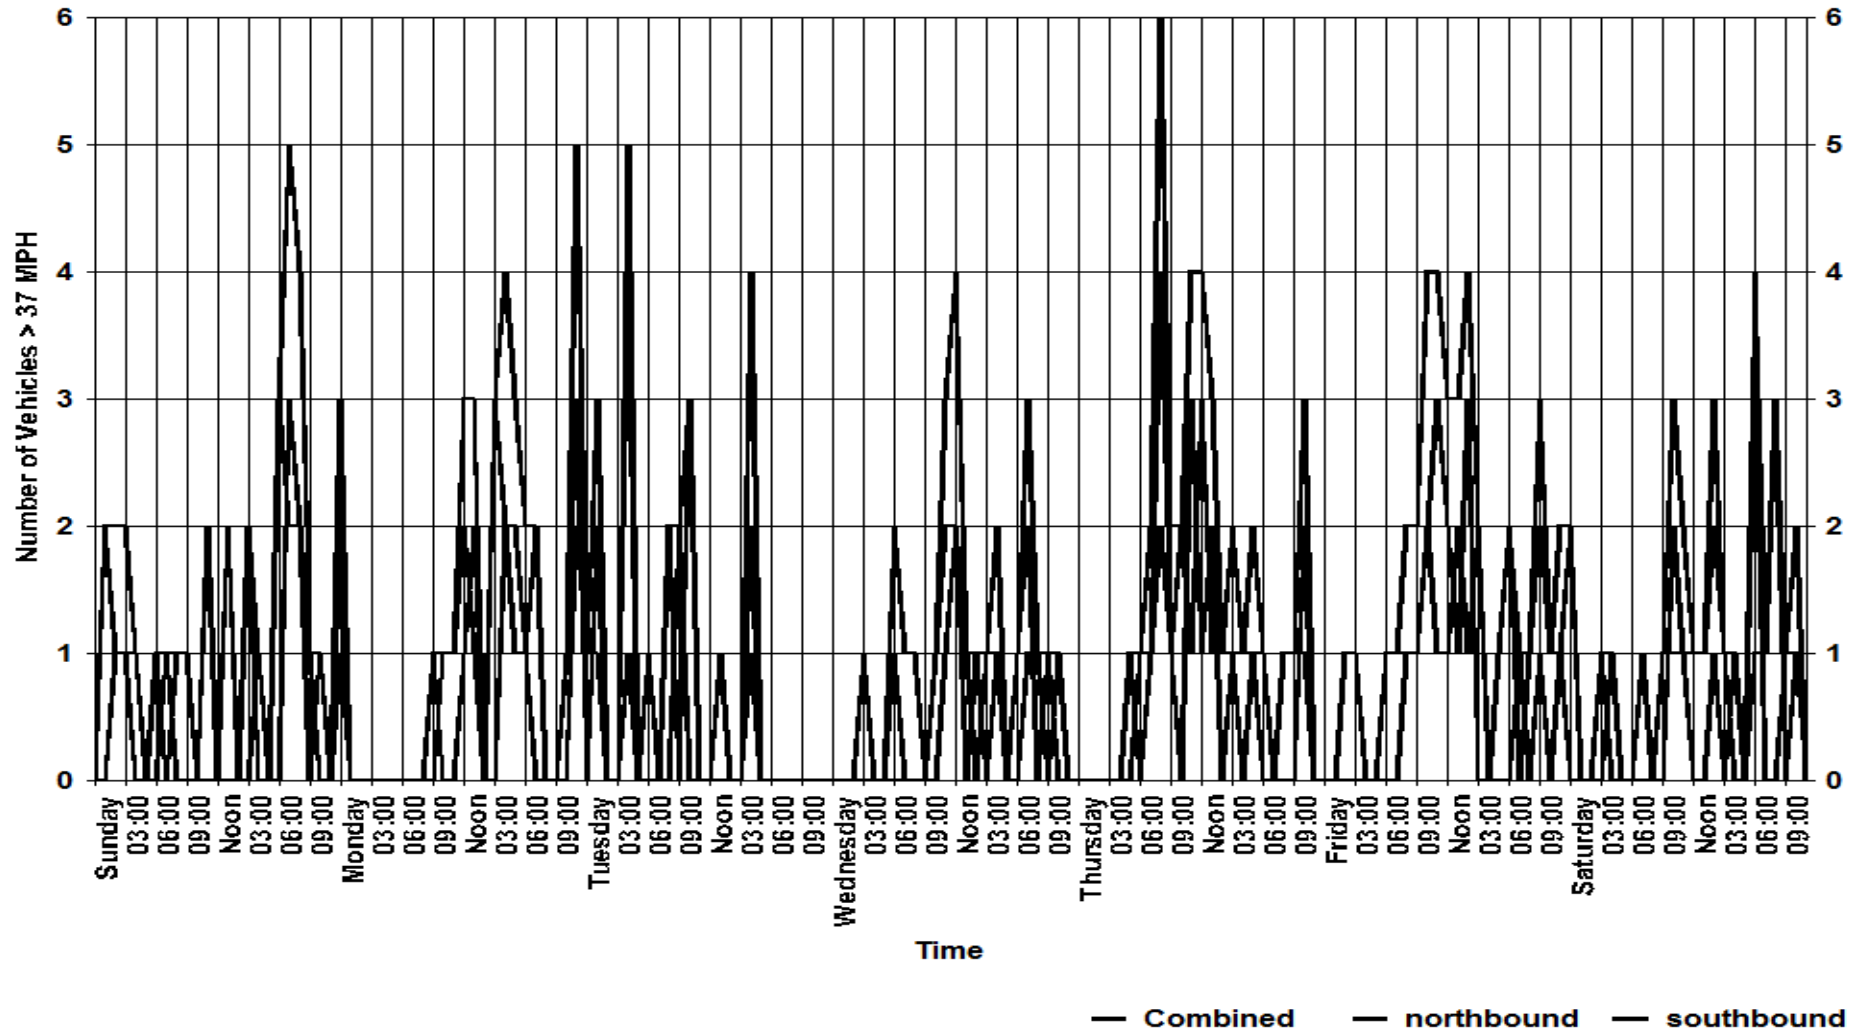

Speed as Overall Percentage

Lakewood Police Department

12650 Detroit Ave.
Lakewood, Ohio 44107
www.onelakewood.com
police@lakewoodoh.net
216-521-6773

Speed as Total Volume

Lakewood Police Department

12650 Detroit Ave.
Lakewood, Ohio 44107
www.onelakewood.com
police@lakewoodoh.net
216-521-6773

Cumulative Length

— Combined: 85th=30 — northbound: 85th=31 — southbound: 85th=30

Lakewood Police Department

12650 Detroit Ave.
Lakewood, Ohio 44107
www.onelakewood.com
police@lakewoodoh.net
216-521-6773