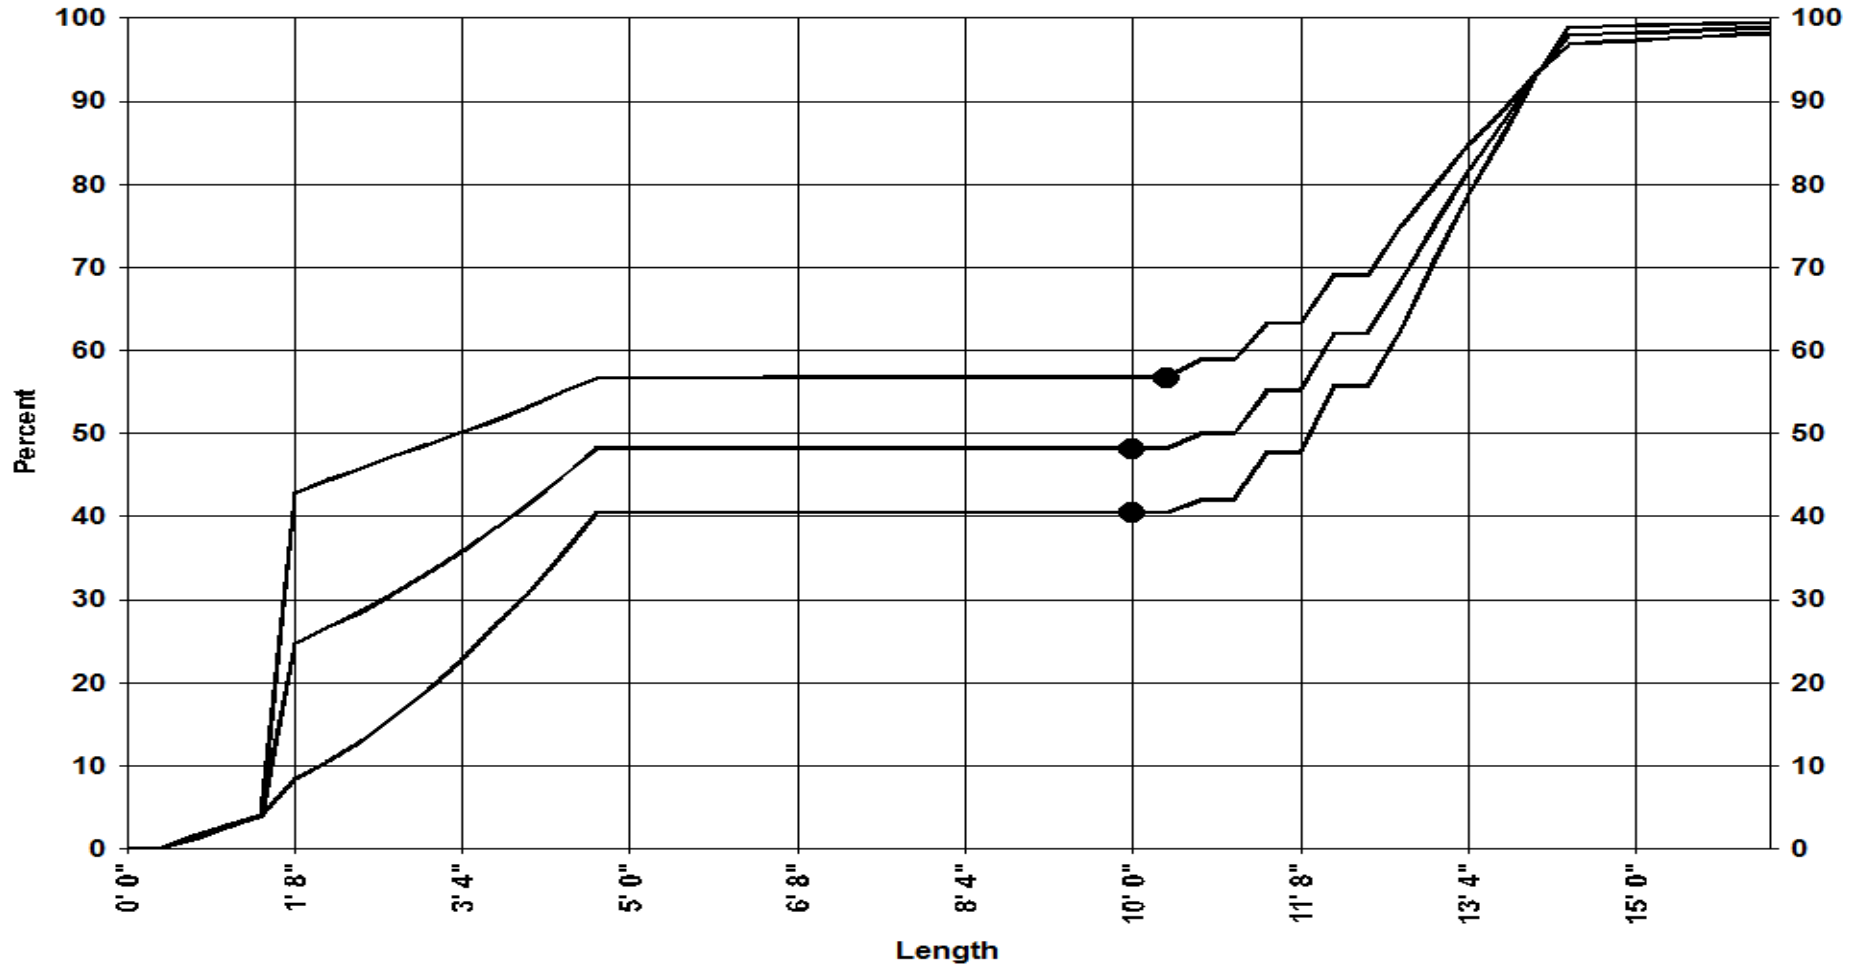

Speed as Overall Percentage

Lakewood Police Department

12650 Detroit Ave.
Lakewood, Ohio 44107
www.onelakewood.com
police@lakewoodoh.net
216-521-6773

Speed as Total Volume

Lakewood Police Department

12650 Detroit Ave.
Lakewood, Ohio 44107
www.onelakewood.com
police@lakewoodoh.net
216-521-6773

Cumulative Length

— Combined: 85th=30 — northbound: 85th=31 — southbound: 85th=30

Lakewood Police Department

12650 Detroit Ave.
Lakewood, Ohio 44107
www.onelakewood.com
police@lakewoodoh.net
216-521-6773