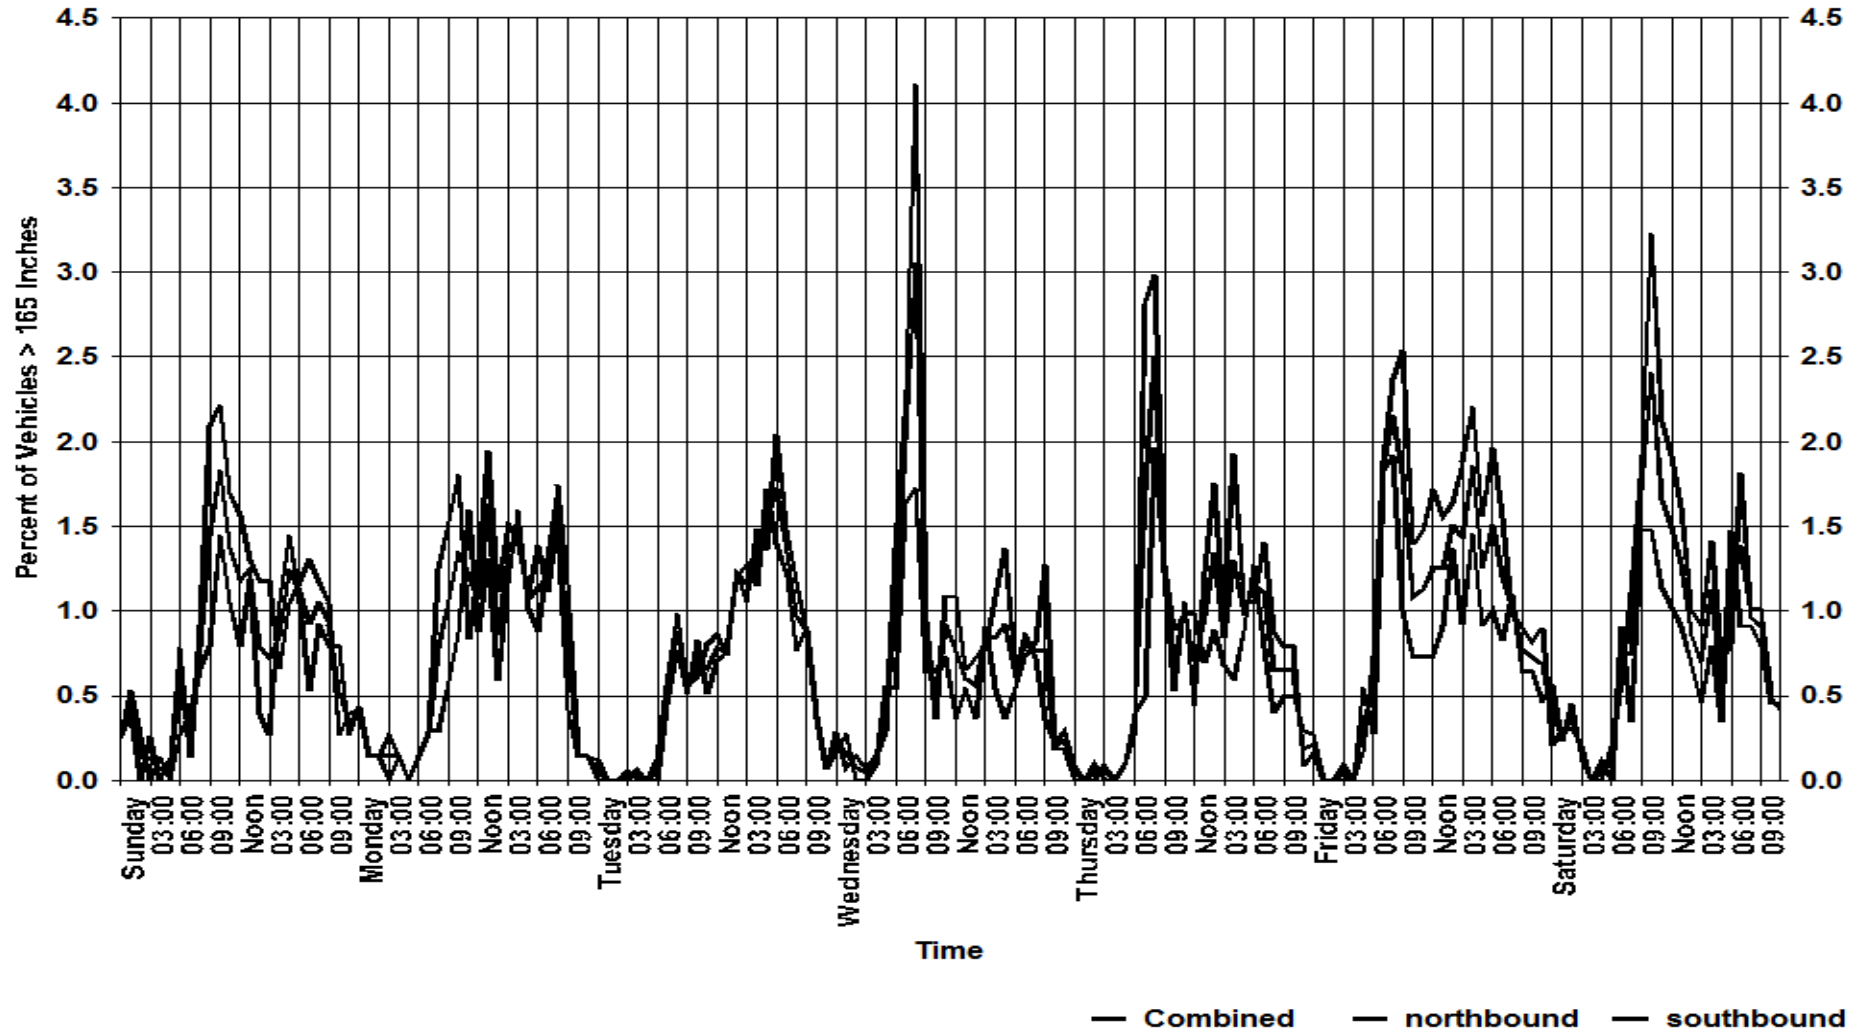

Lakewood Police Department

12650 Detroit Ave.
Lakewood, Ohio 44107
www.onelakewood.com
police@lakewoodoh.net
216-521-6773

Length as Overall Percentage