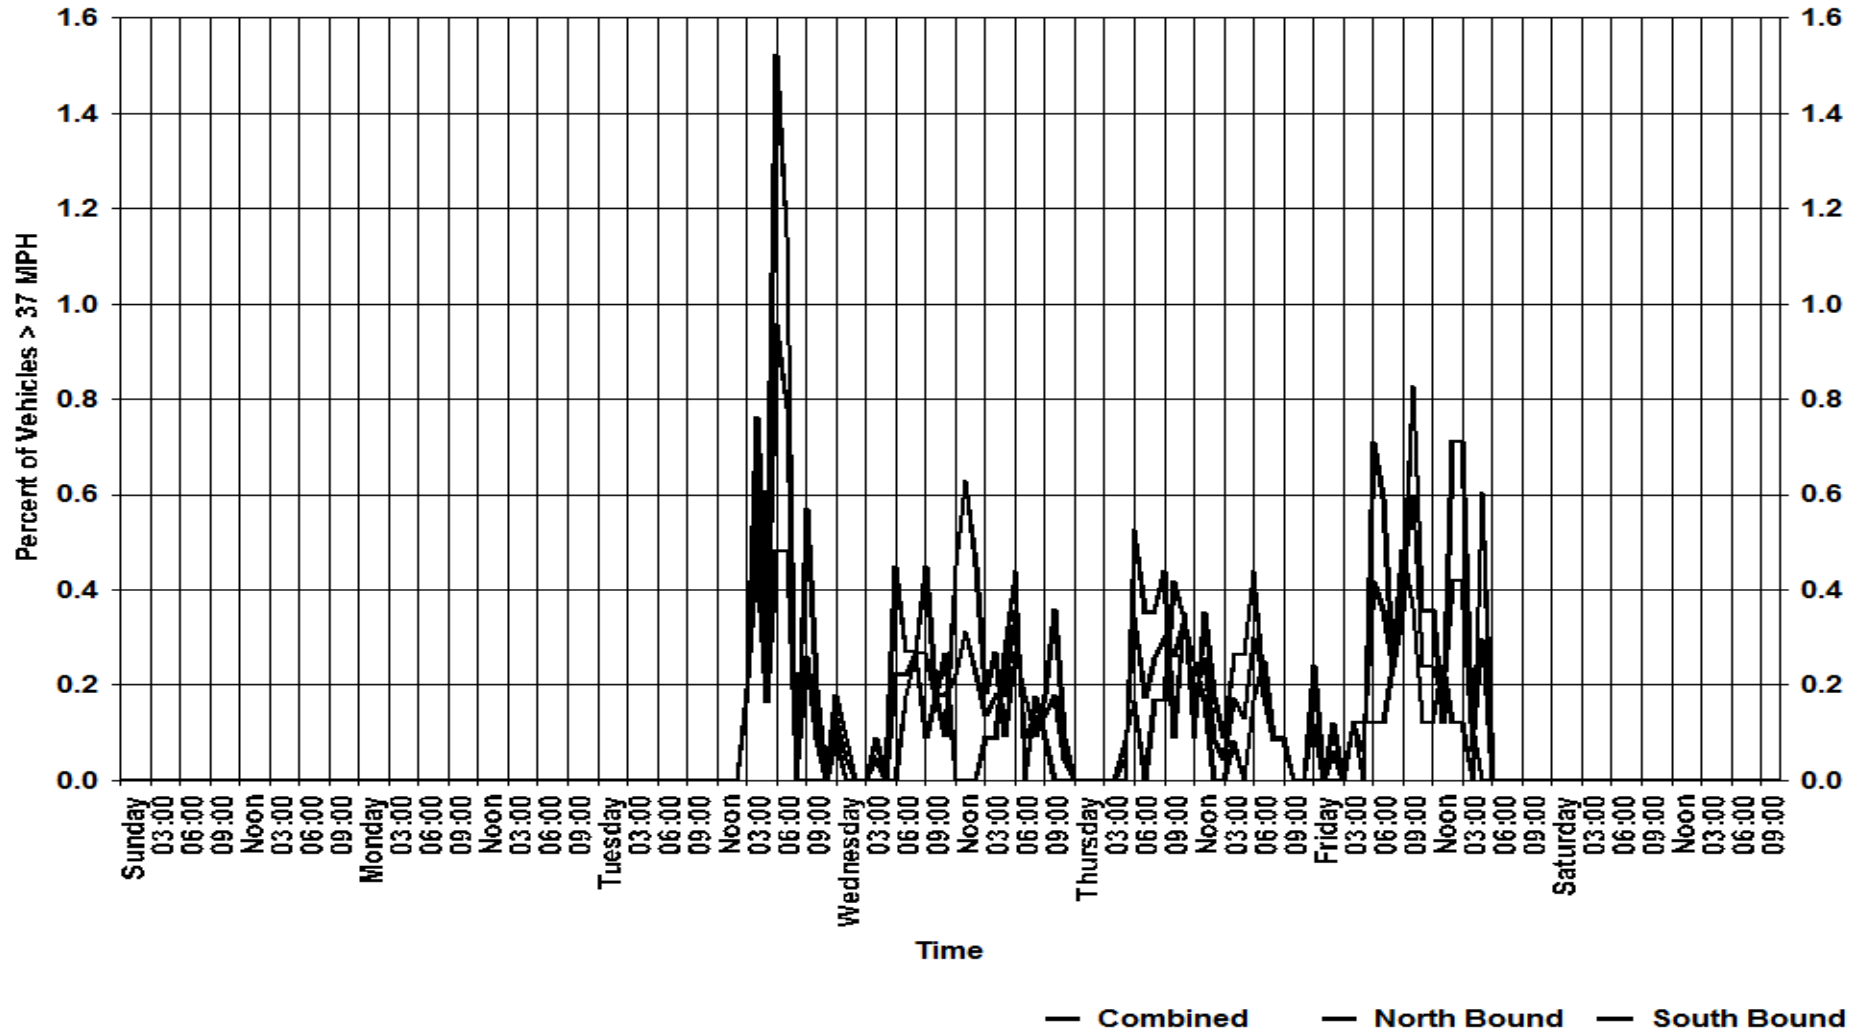

Speed as Overall Percentage

Lakewood Police Department

12650 Detroit Ave.
Lakewood, Ohio 44107
www.onelakewood.com
police@lakewoodoh.net
216-521-6773

Cumulative Length

— Combined: 85th=32 — North Bound: 85th=32 — South Bound: 85th=33

Length as Total Volume