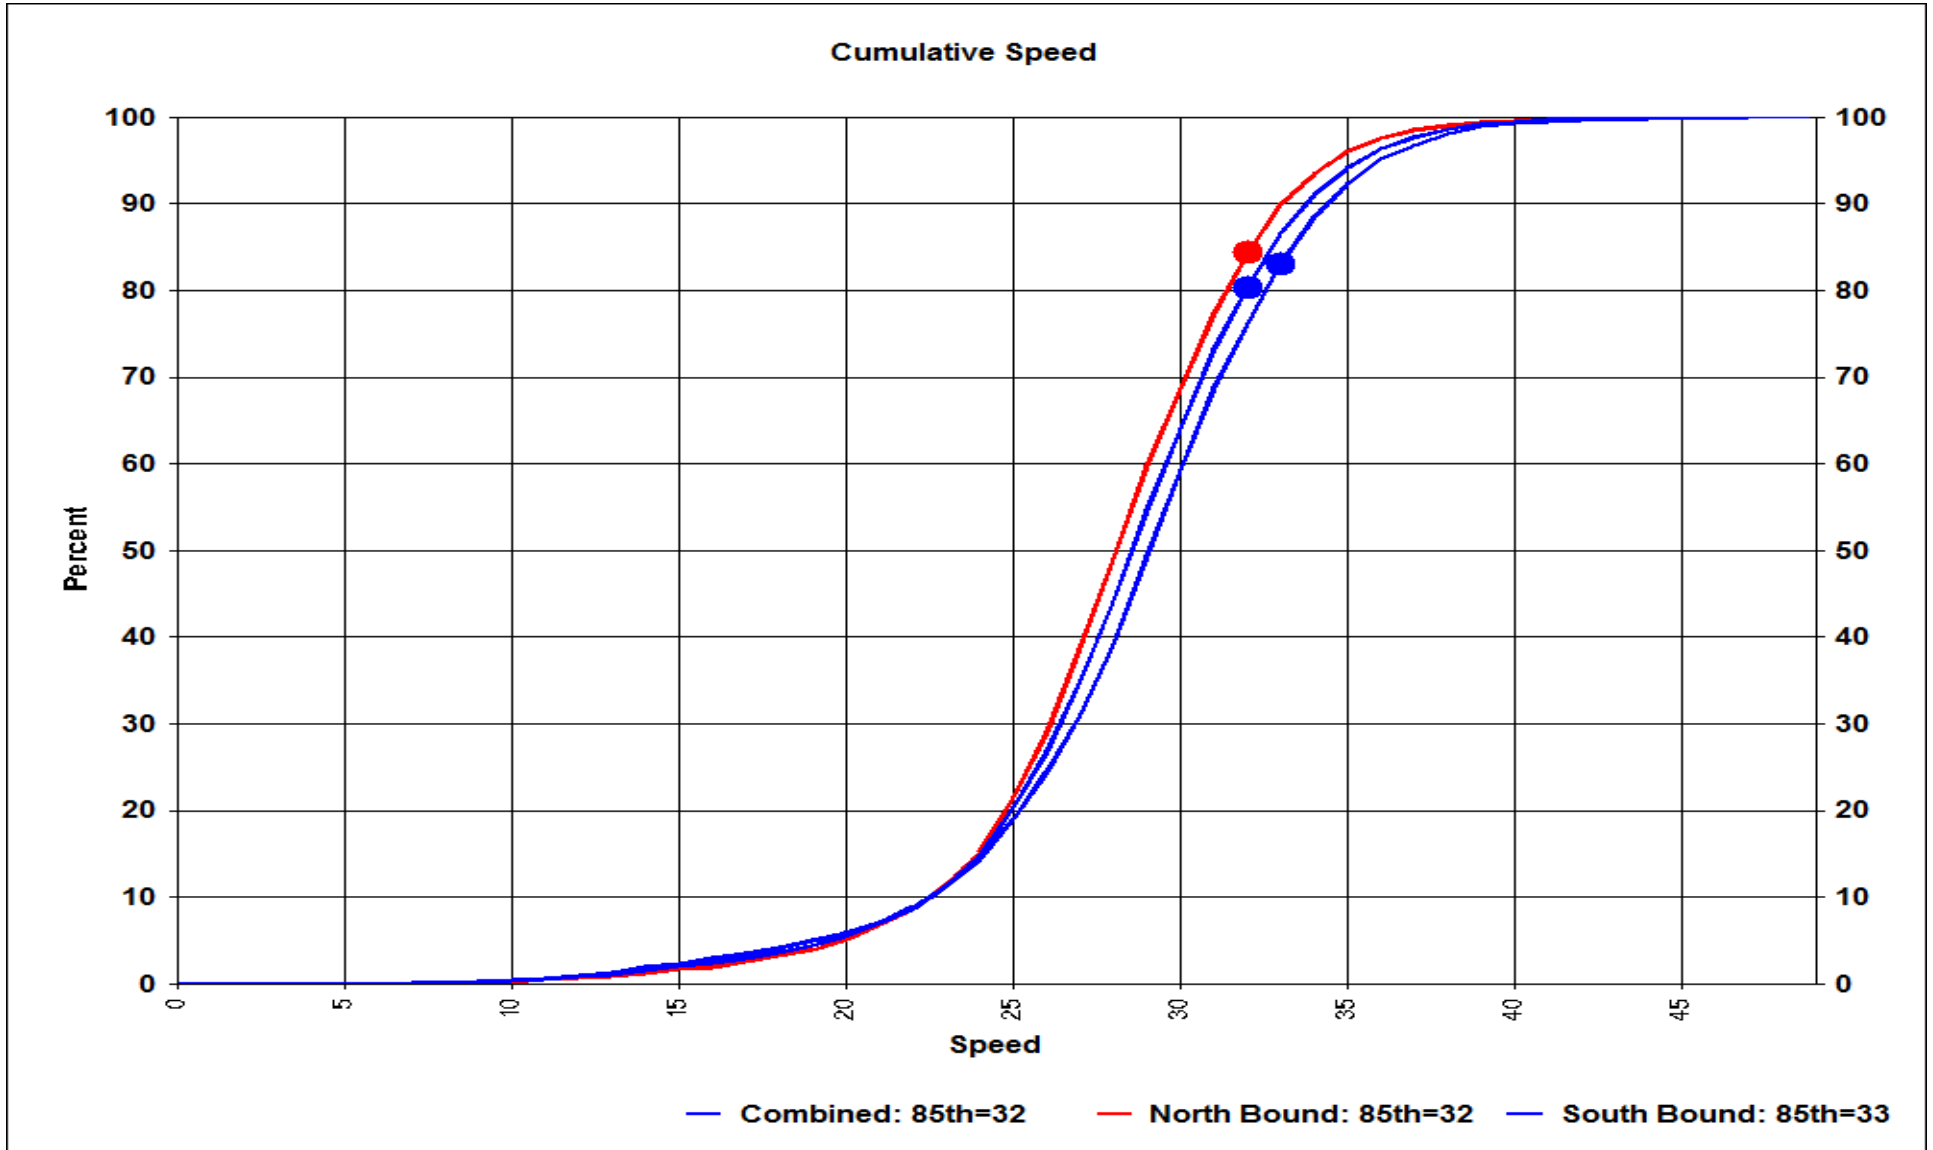

Lakewood Police Department

12650 Detroit Ave.
Lakewood, Ohio 44107
www.onelakewood.com
police@lakewoodoh.net
216-521-6773

Graphs