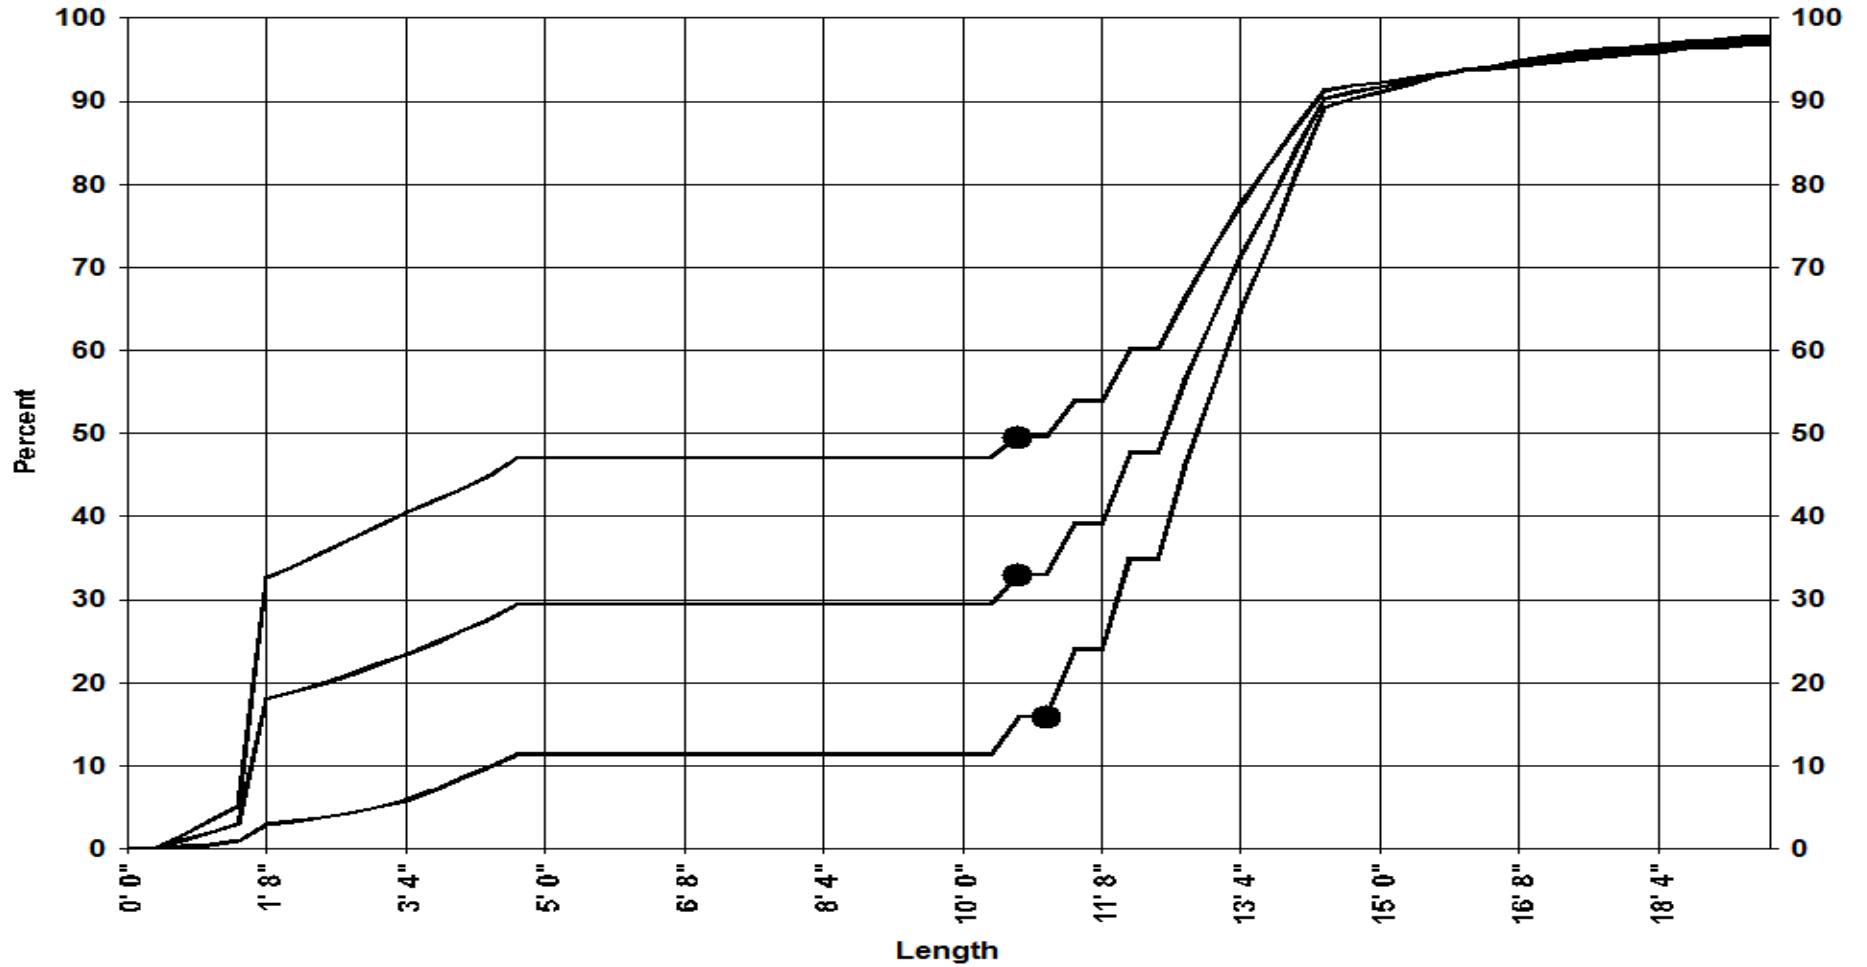

Speed as Overall Percentage

Lakewood Police Department

12650 Detroit Ave.
Lakewood, Ohio 44107
www.onelakewood.com
police@lakewoodoh.net
216-521-6773

Cumulative Length

— Combined: 85th=32 — North Bound: 85th=32 — South Bound: 85th=33

Length as Total Volume