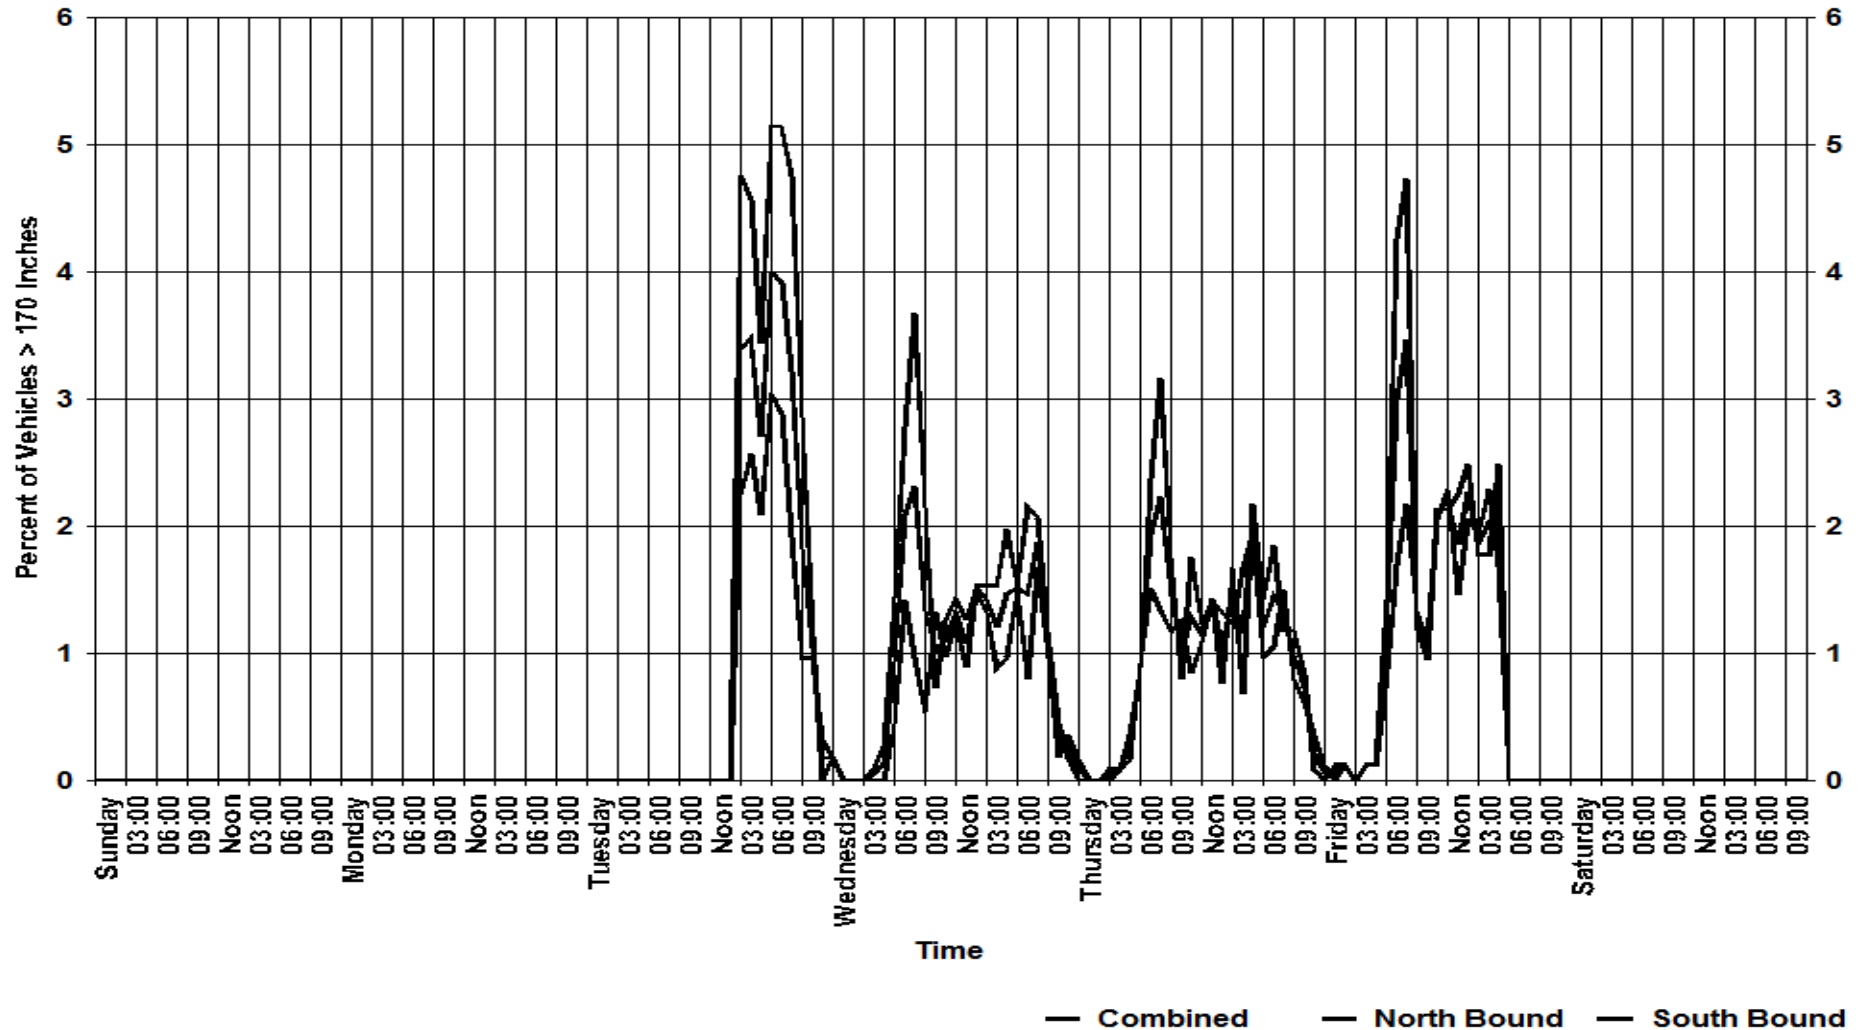

Lakewood Police Department

12650 Detroit Ave.
Lakewood, Ohio 44107
www.onelakewood.com
police@lakewoodoh.net
216-521-6773

Length as Overall Percentage