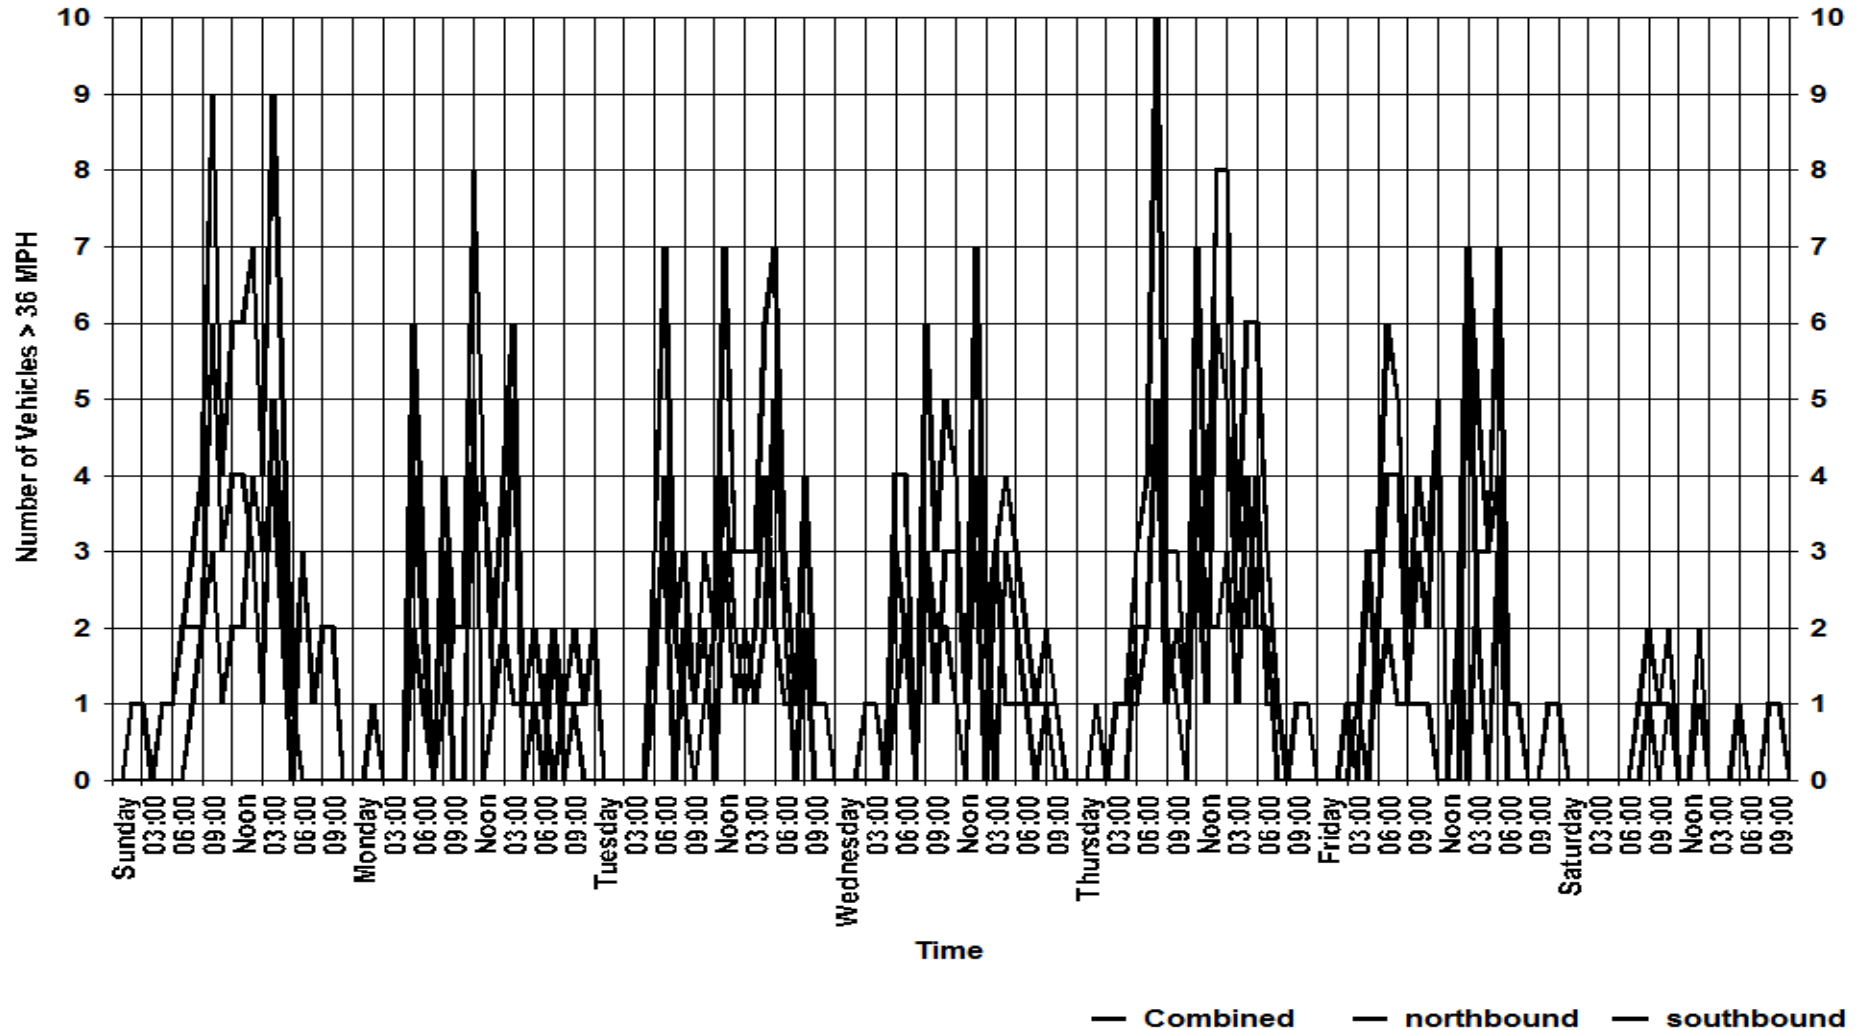

Speed as Overall Percentage

Lakewood Police Department

12650 Detroit Ave.
Lakewood, Ohio 44107
www.onelakewood.com
police@lakewoodoh.net
216-521-6773

Speed as Total Volume

Lakewood Police Department

12650 Detroit Ave.
Lakewood, Ohio 44107
www.onelakewood.com
police@lakewoodoh.net
216-521-6773

Cumulative Length

— Combined: 85th=31 — northbound: 85th=31 — southbound: 85th=30

Lakewood Police Department

12650 Detroit Ave.
Lakewood, Ohio 44107
www.onelakewood.com
police@lakewoodoh.net
216-521-6773