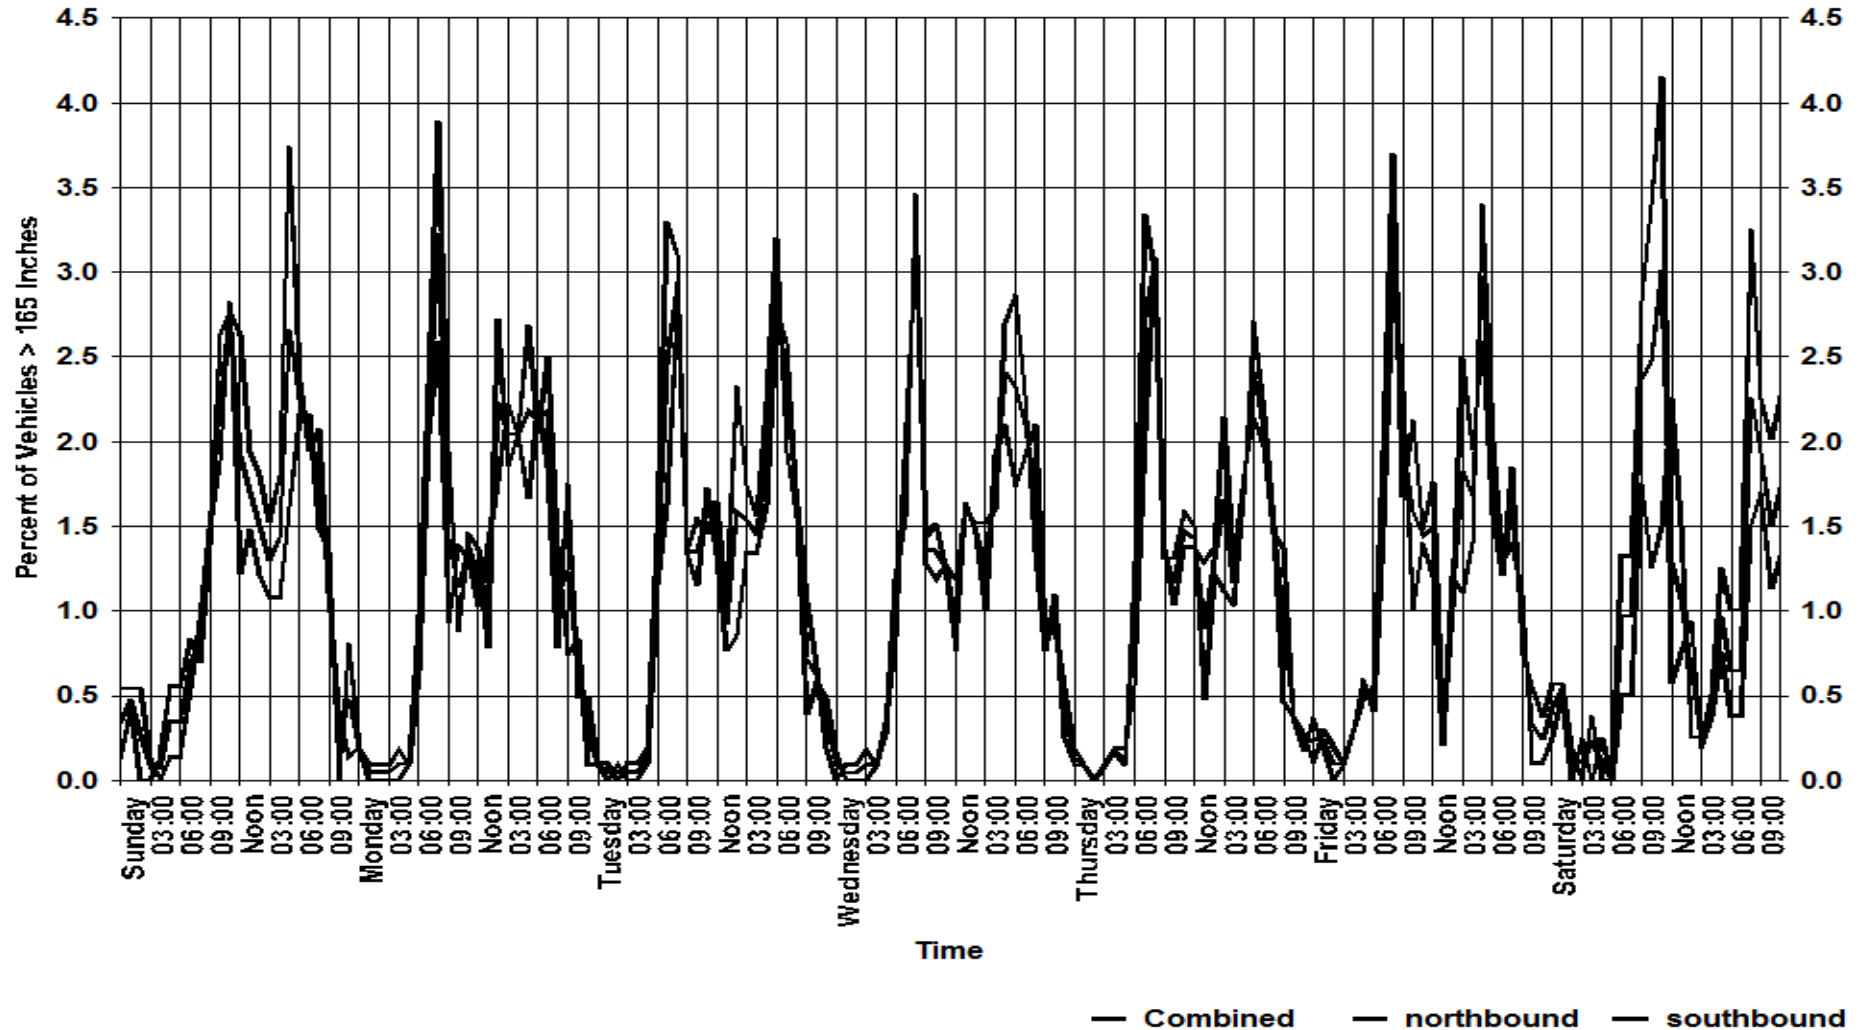

Lakewood Police Department

12650 Detroit Ave.
Lakewood, Ohio 44107
www.onelakewood.com
police@lakewoodoh.net
216-521-6773

Length as Overall Percentage