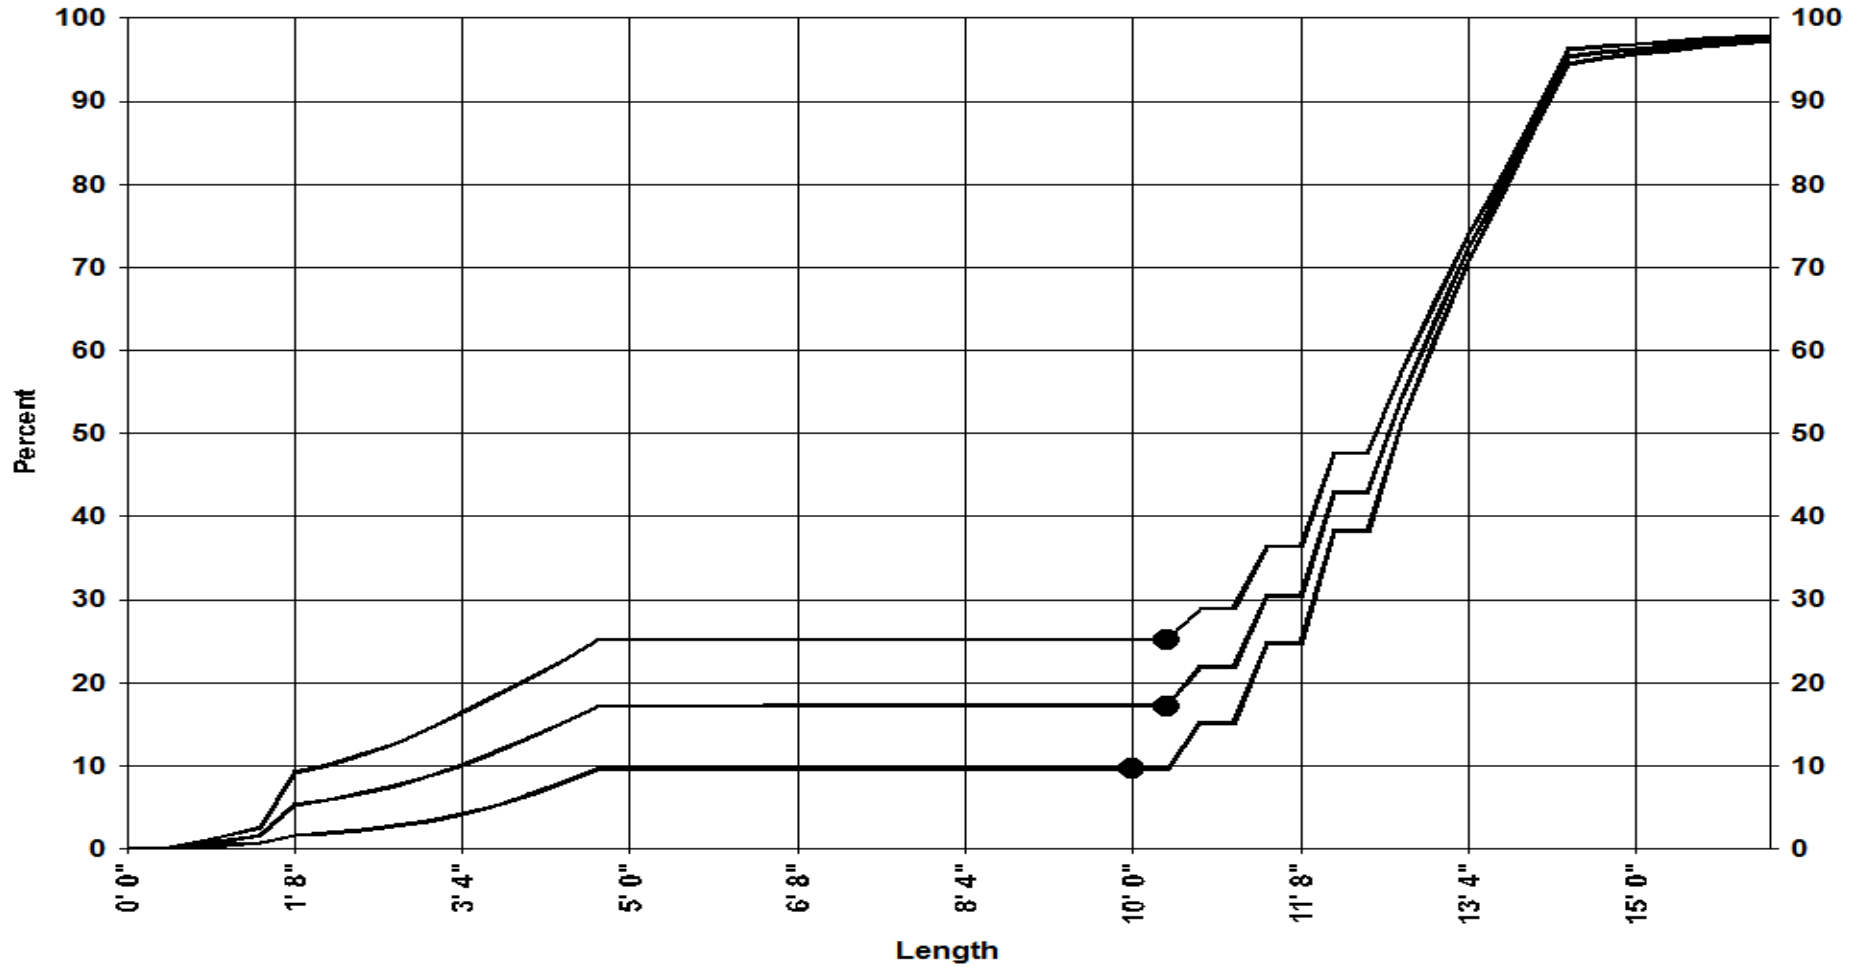

Speed as Overall Percentage

Lakewood Police Department

12650 Detroit Ave.
Lakewood, Ohio 44107
www.onelakewood.com
police@lakewoodoh.net
216-521-6773

Speed as Total Volume

Lakewood Police Department

12650 Detroit Ave.
Lakewood, Ohio 44107
www.onelakewood.com
police@lakewoodoh.net
216-521-6773

Cumulative Length

— Combined: 85th=31 — northbound: 85th=31 — southbound: 85th=30

Lakewood Police Department

12650 Detroit Ave.
Lakewood, Ohio 44107
www.onelakewood.com
police@lakewoodoh.net
216-521-6773