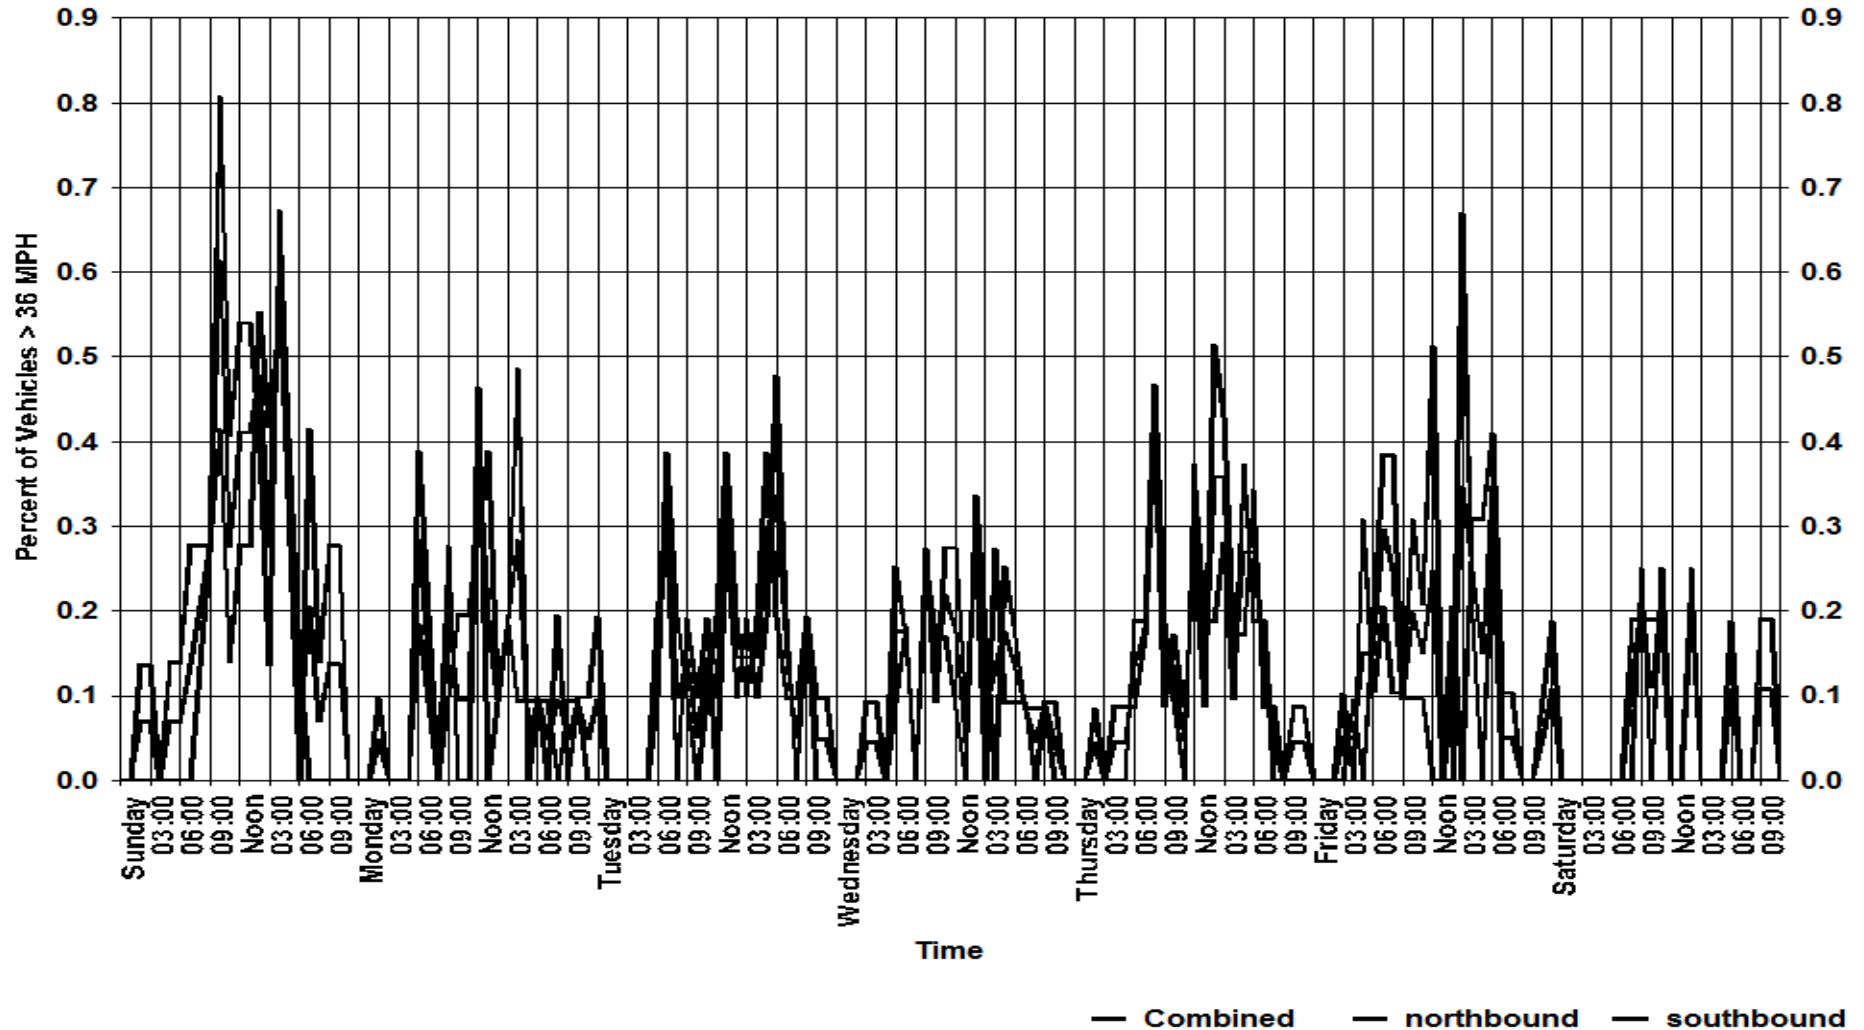

Speed as Overall Percentage

Lakewood Police Department

12650 Detroit Ave.
Lakewood, Ohio 44107
www.onelakewood.com
police@lakewoodoh.net
216-521-6773

Speed as Total Volume

Lakewood Police Department

12650 Detroit Ave.
Lakewood, Ohio 44107
www.onelakewood.com
police@lakewoodoh.net
216-521-6773

Cumulative Length

— Combined: 85th=31 — northbound: 85th=31 — southbound: 85th=30

Lakewood Police Department

12650 Detroit Ave.
Lakewood, Ohio 44107
www.onelakewood.com
police@lakewoodoh.net
216-521-6773