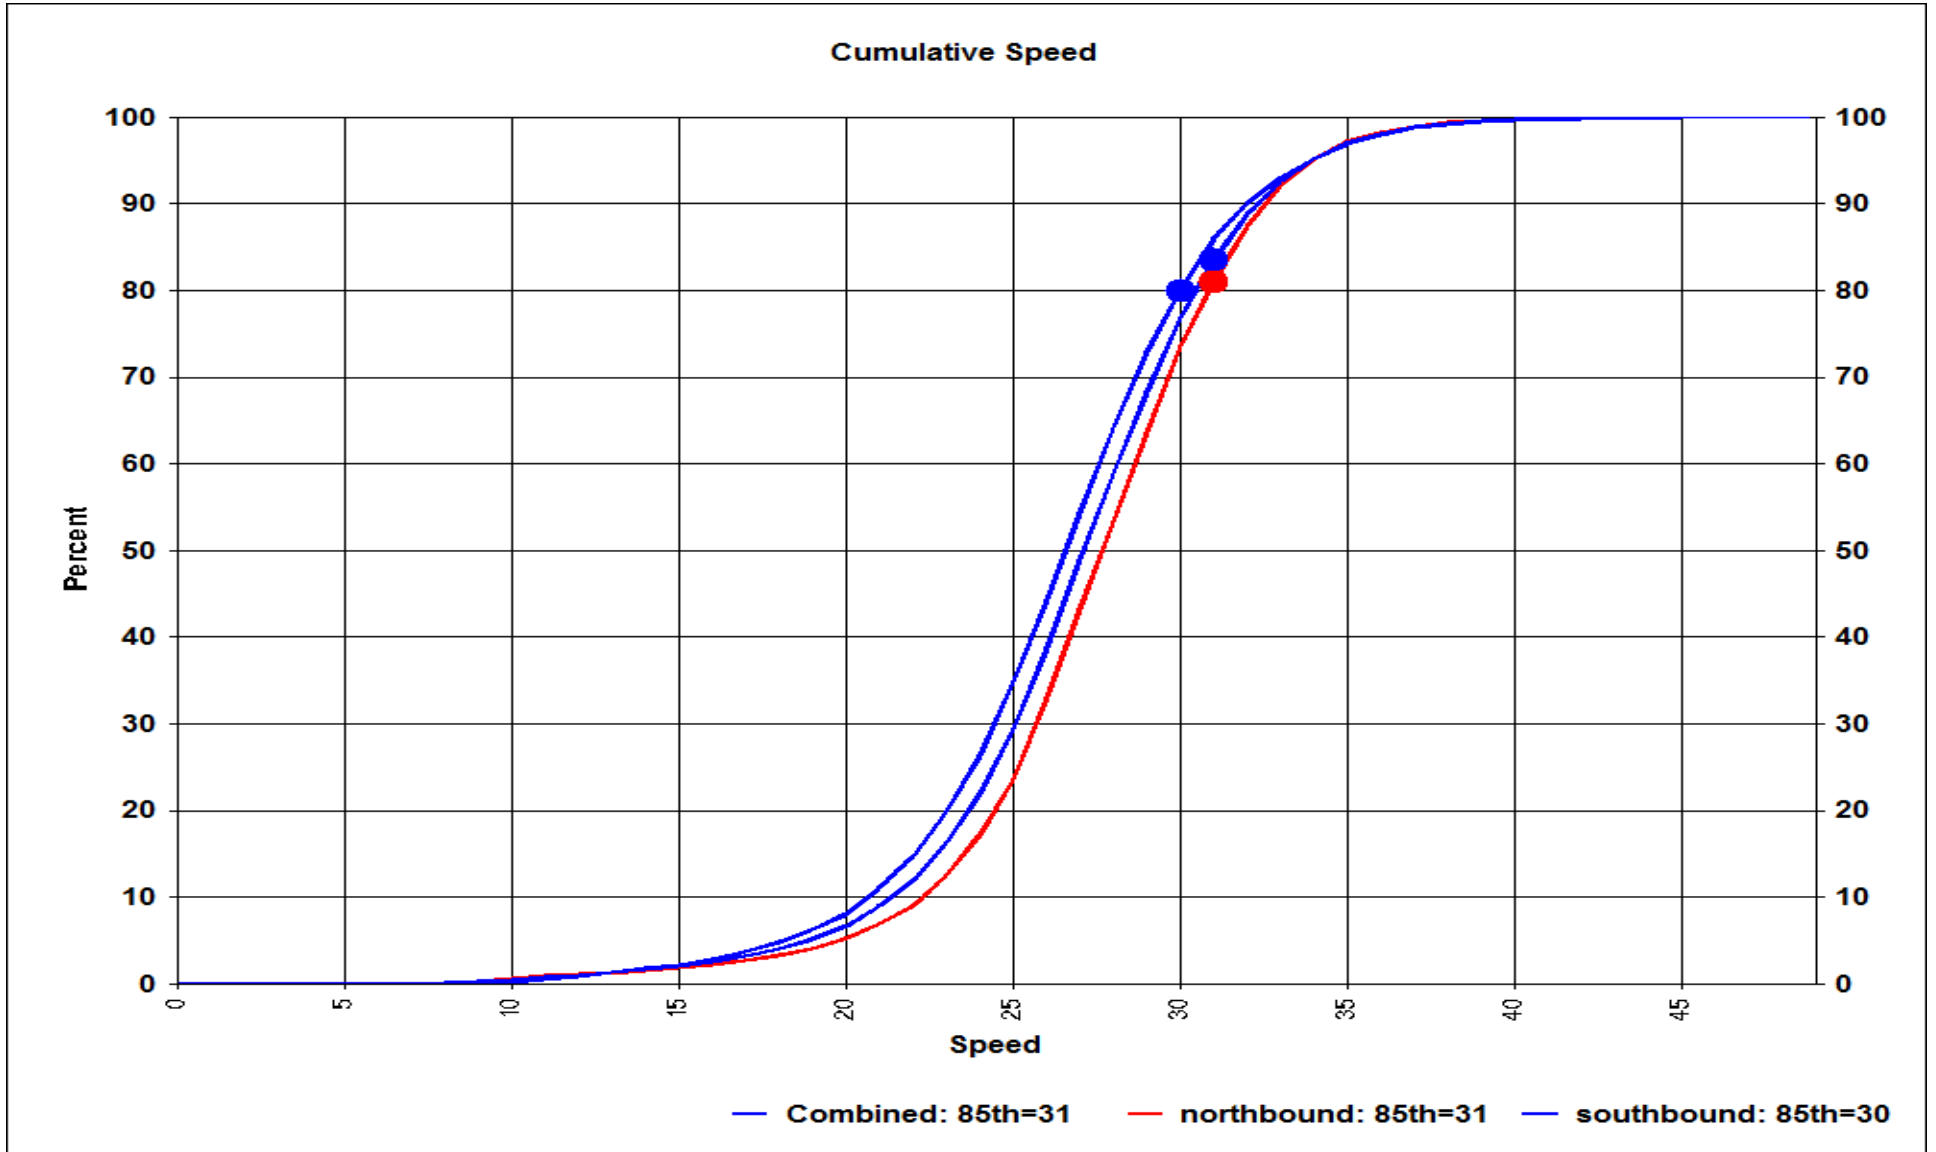

Lakewood Police Department

12650 Detroit Ave.
Lakewood, Ohio 44107
www.onelakewood.com
police@lakewoodoh.net
216-521-6773

Graphs