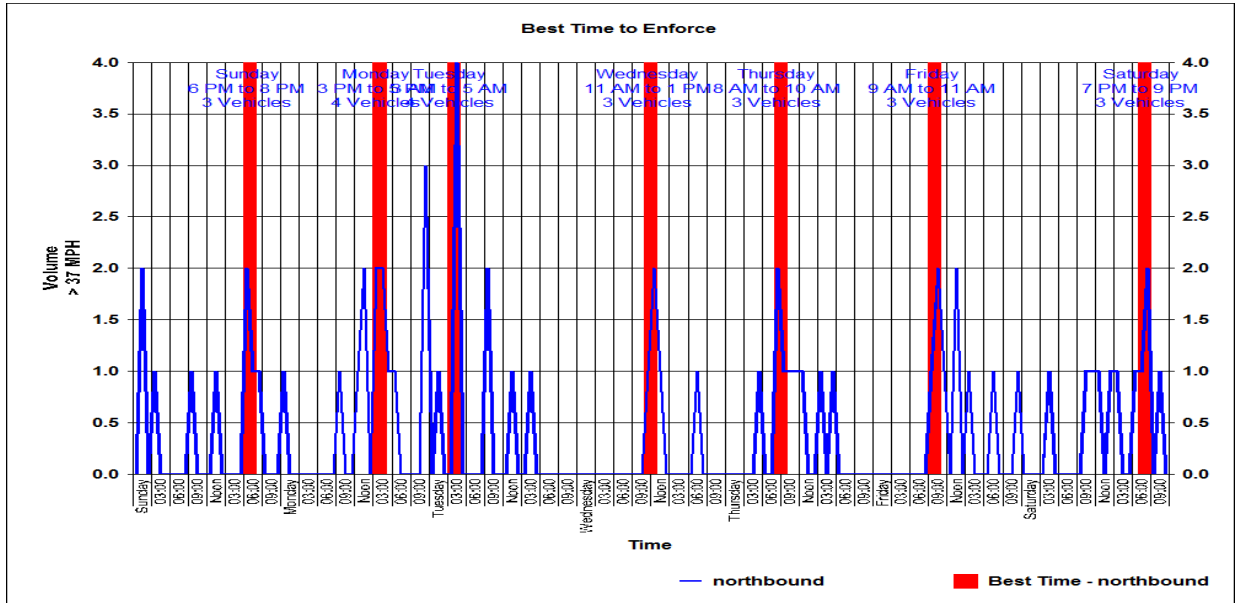

Lakewood Police Department

12650 Detroit Ave.
Lakewood, Ohio 44107
www.onelakewood.com
police@lakewoodoh.net
216-521-6773