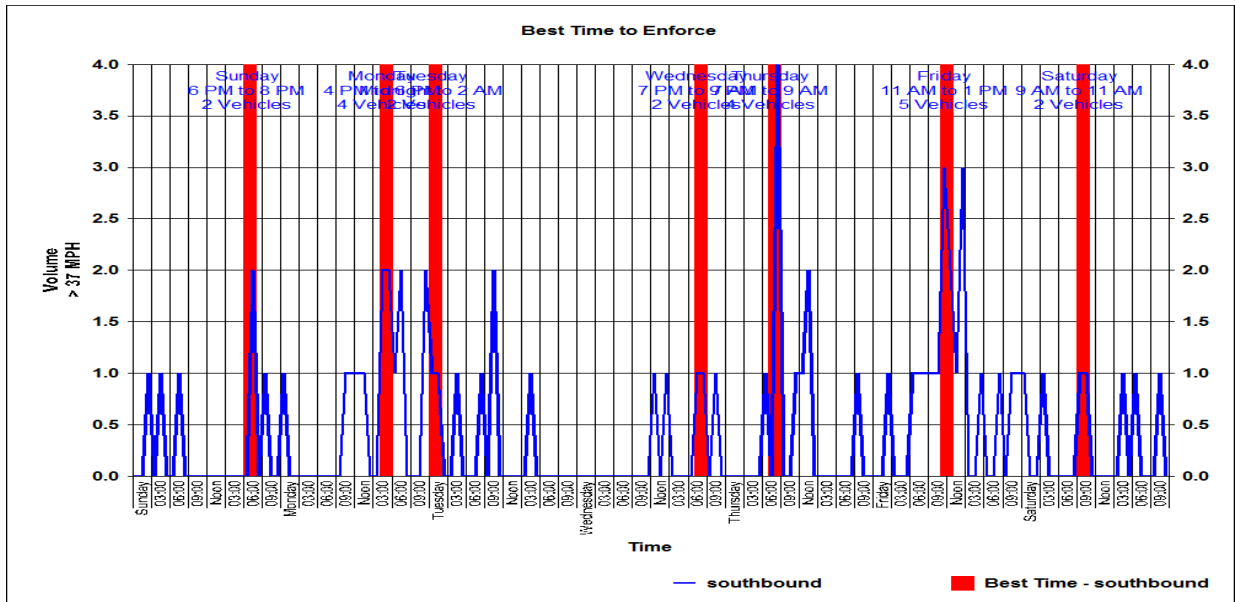

Lakewood Police Department

12650 Detroit Ave.
Lakewood, Ohio 44107
www.onelakewood.com
police@lakewoodoh.net
216-521-6773