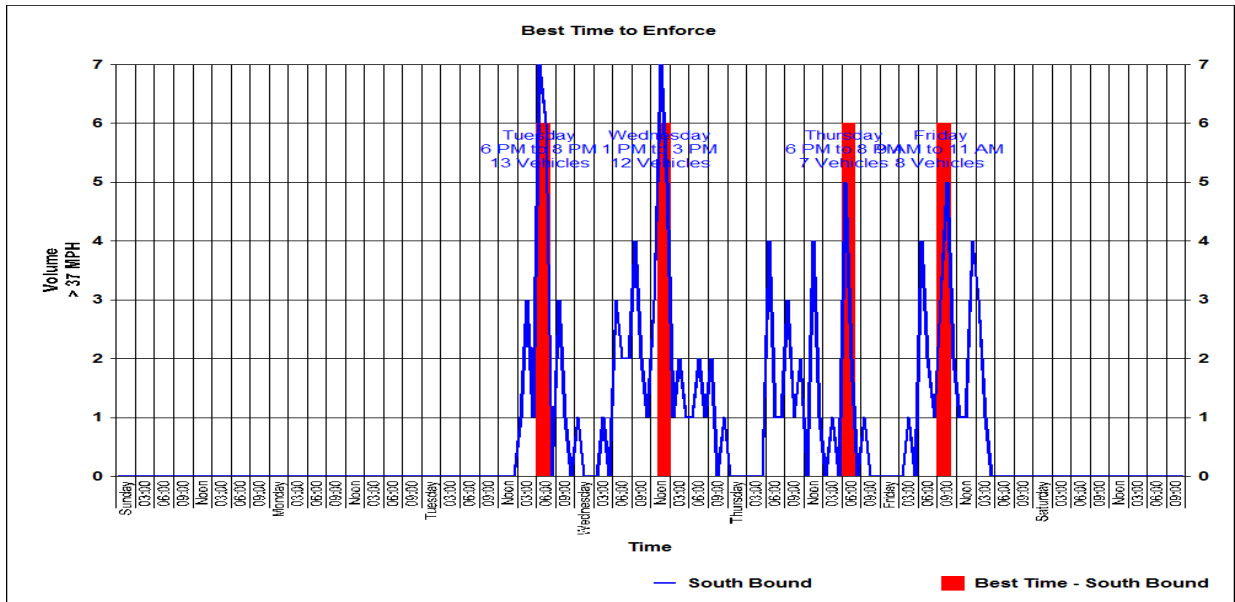

Lakewood Police Department

12650 Detroit Ave.
Lakewood, Ohio 44107
www.onelakewood.com
police@lakewoodoh.net
216-521-6773