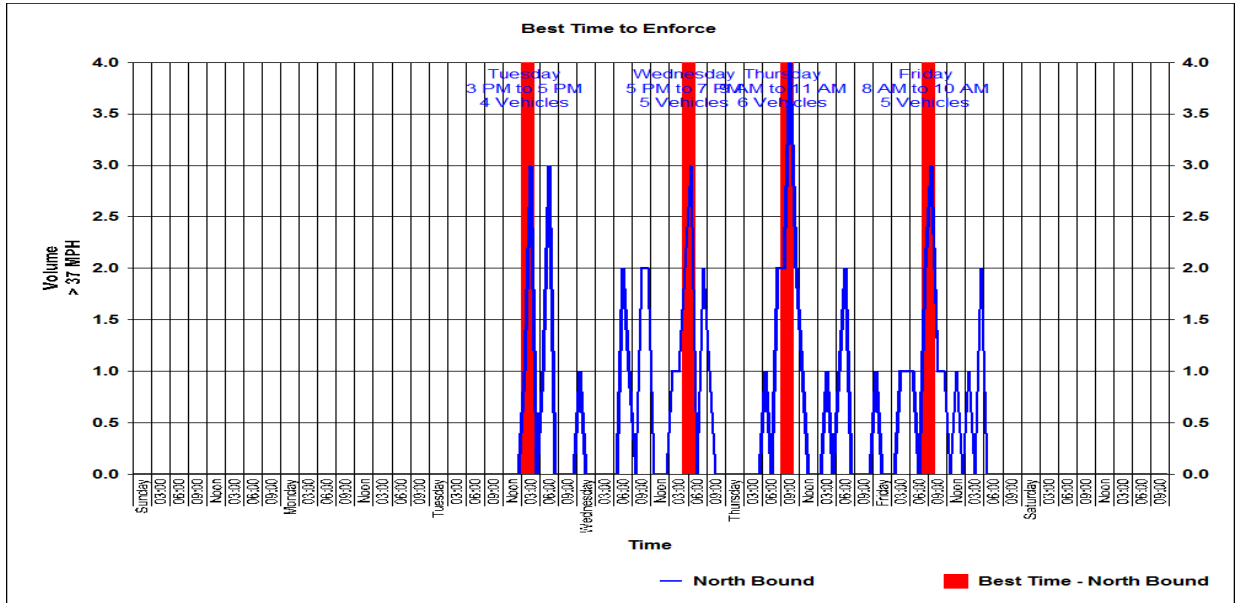

Lakewood Police Department

12650 Detroit Ave.
Lakewood, Ohio 44107
www.onelakewood.com
police@lakewoodoh.net
216-521-6773