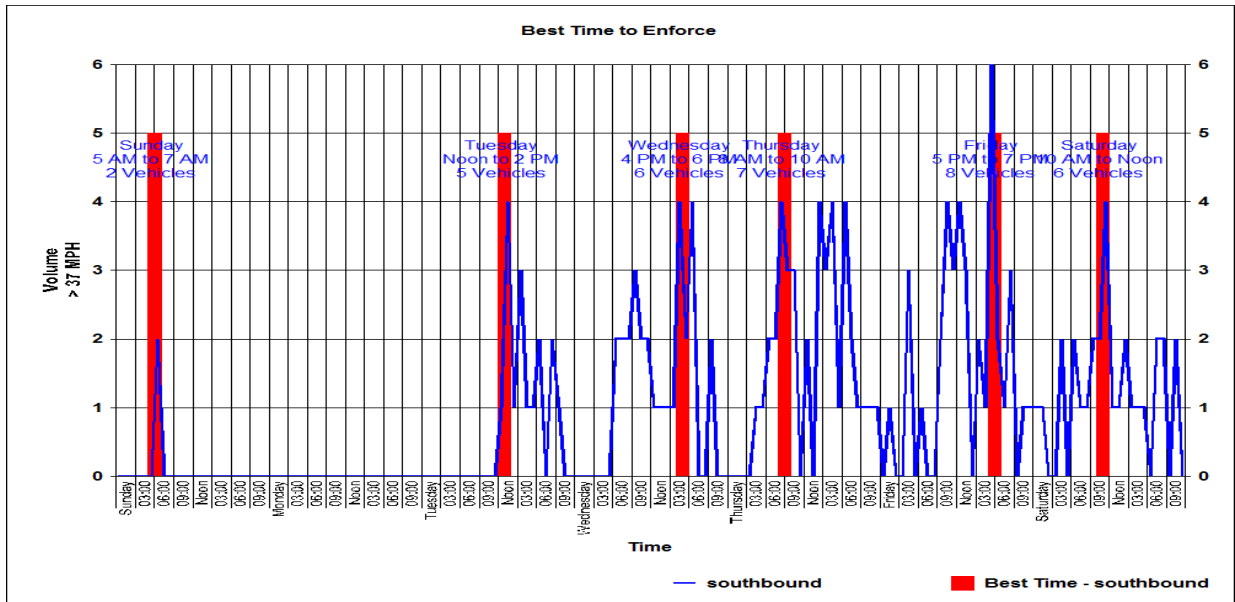

Mon

Tue

Combined: Noon to 2 PM

northbound: 4 PM to 6 PM

southbound: Noon to 2 PM

Wed

Combined: 3 PM to 5 PM

northbound: 2 PM to 4 PM

southbound: 4 PM to 6 PM

Thu

Combined: 6 PM to 8 PM

northbound: 5 PM to 7 PM

southbound: 8 AM to 10 AM

Fri

Combined: 11 AM to 1 PM

northbound: 11 AM to 1 PM

southbound: 5 PM to 7 PM

Sat

Combined: 10 AM to Noon

northbound: 8 AM to 10 AM

southbound: 10 AM to Noon

Lakewood Police Department

12650 Detroit Ave.
Lakewood, Ohio 44107
www.onelakewood.com
police@lakewoodoh.net
216-521-6773