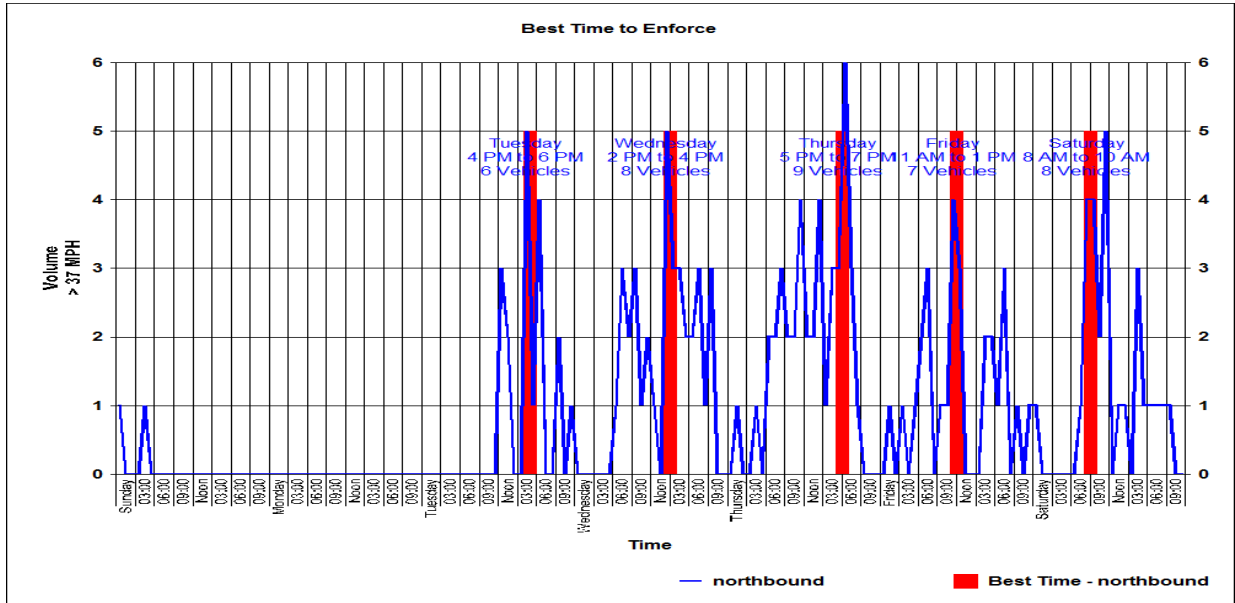

Mon

Tue

Combined: Noon to 2 PM

northbound: 4 PM to 6 PM

southbound: Noon to 2 PM

Wed

Combined: 3 PM to 5 PM

northbound: 2 PM to 4 PM

southbound: 4 PM to 6 PM

Thu

Combined: 6 PM to 8 PM

northbound: 5 PM to 7 PM

southbound: 8 AM to 10 AM

Fri

Combined: 11 AM to 1 PM

northbound: 11 AM to 1 PM

southbound: 5 PM to 7 PM

Sat

Combined: 10 AM to Noon

northbound: 8 AM to 10 AM

southbound: 10 AM to Noon

Lakewood Police Department

12650 Detroit Ave.
Lakewood, Ohio 44107
www.onelakewood.com
police@lakewoodoh.net
216-521-6773