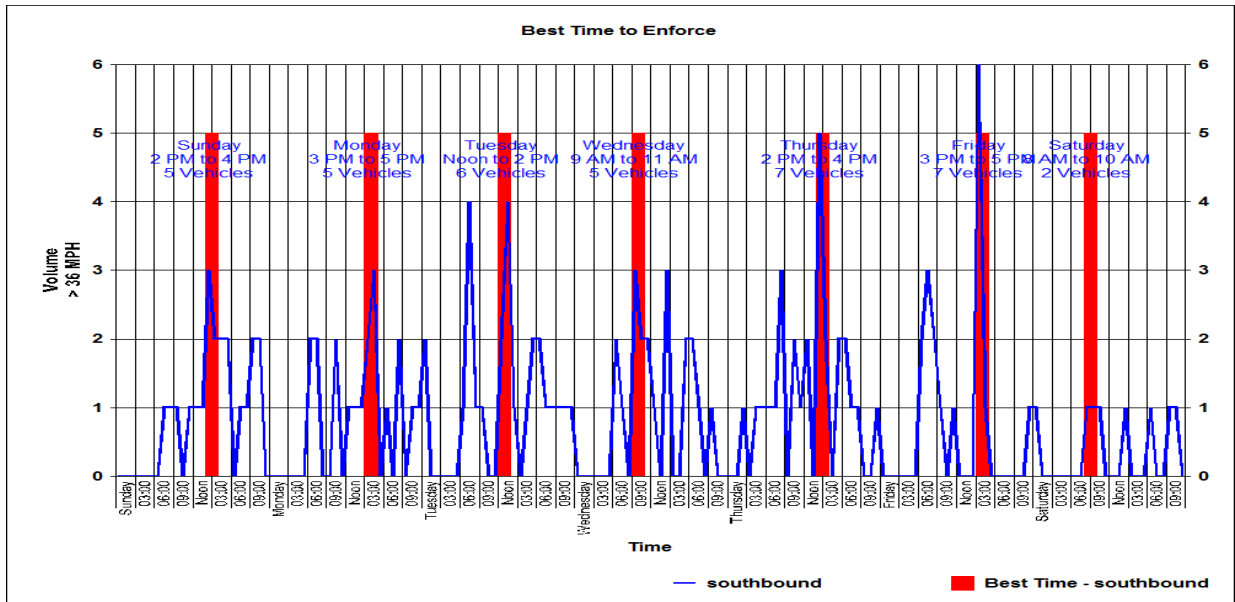

Lakewood Police Department

12650 Detroit Ave.
Lakewood, Ohio 44107
www.onelakewood.com
police@lakewoodoh.net
216-521-6773