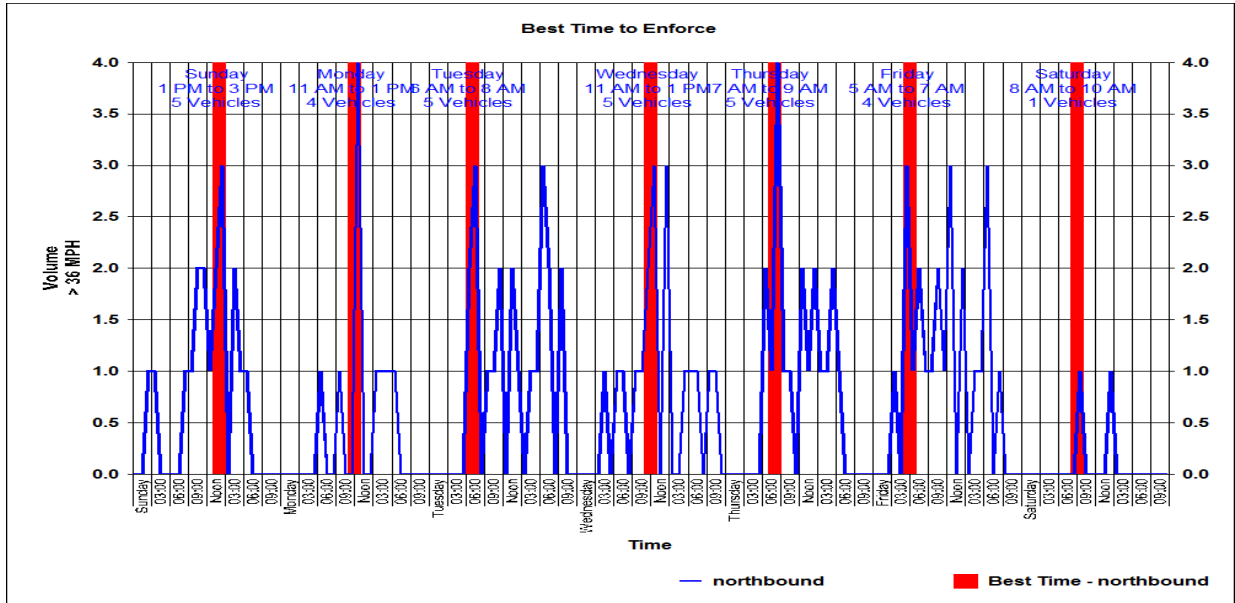

Lakewood Police Department

12650 Detroit Ave.
Lakewood, Ohio 44107
www.onelakewood.com
police@lakewoodoh.net
216-521-6773