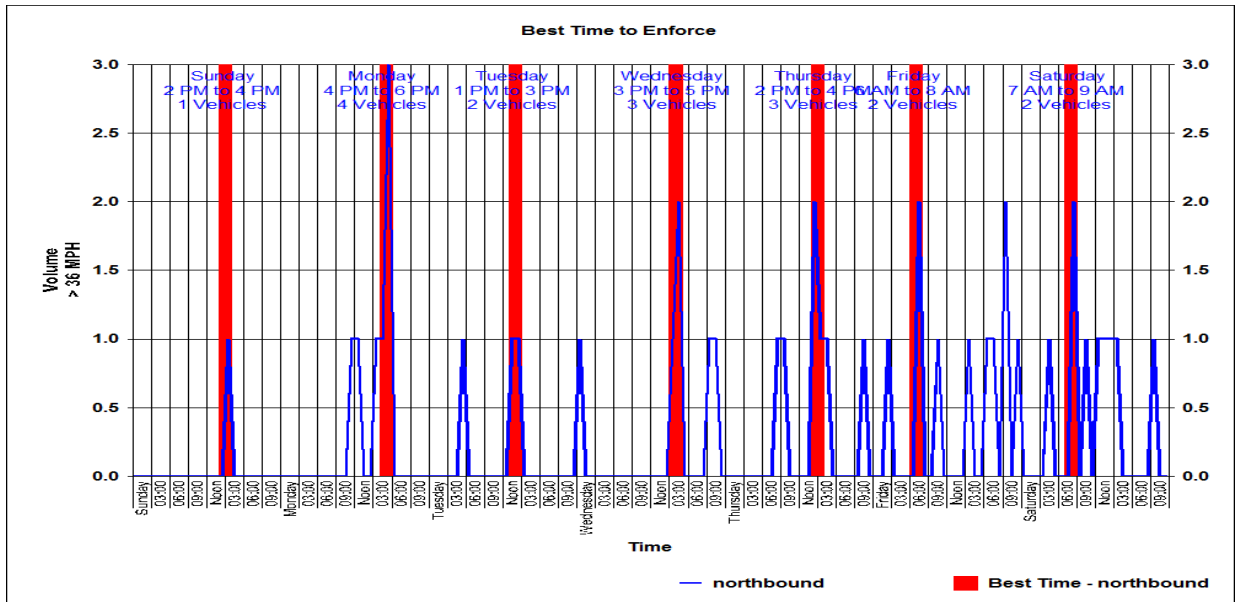

Lakewood Police Department

12650 Detroit Ave.
Lakewood, Ohio 44107
www.onelakewood.com
police@lakewoodoh.net
216-521-6773