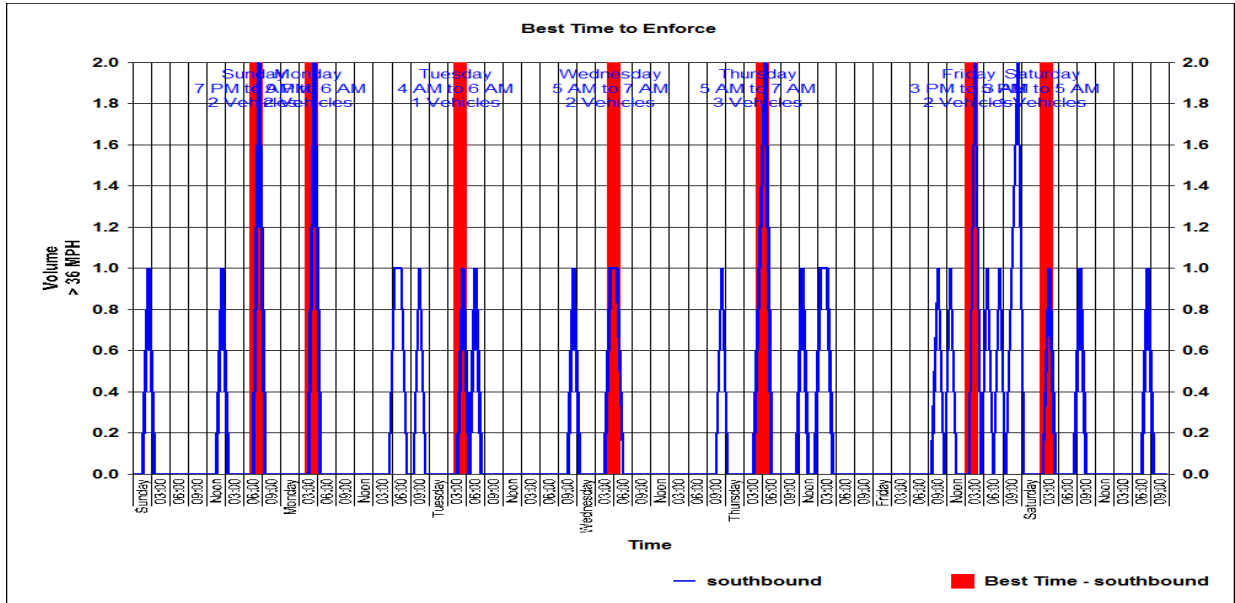

Lakewood Police Department

12650 Detroit Ave.
Lakewood, Ohio 44107
www.onelakewood.com
police@lakewoodoh.net
216-521-6773