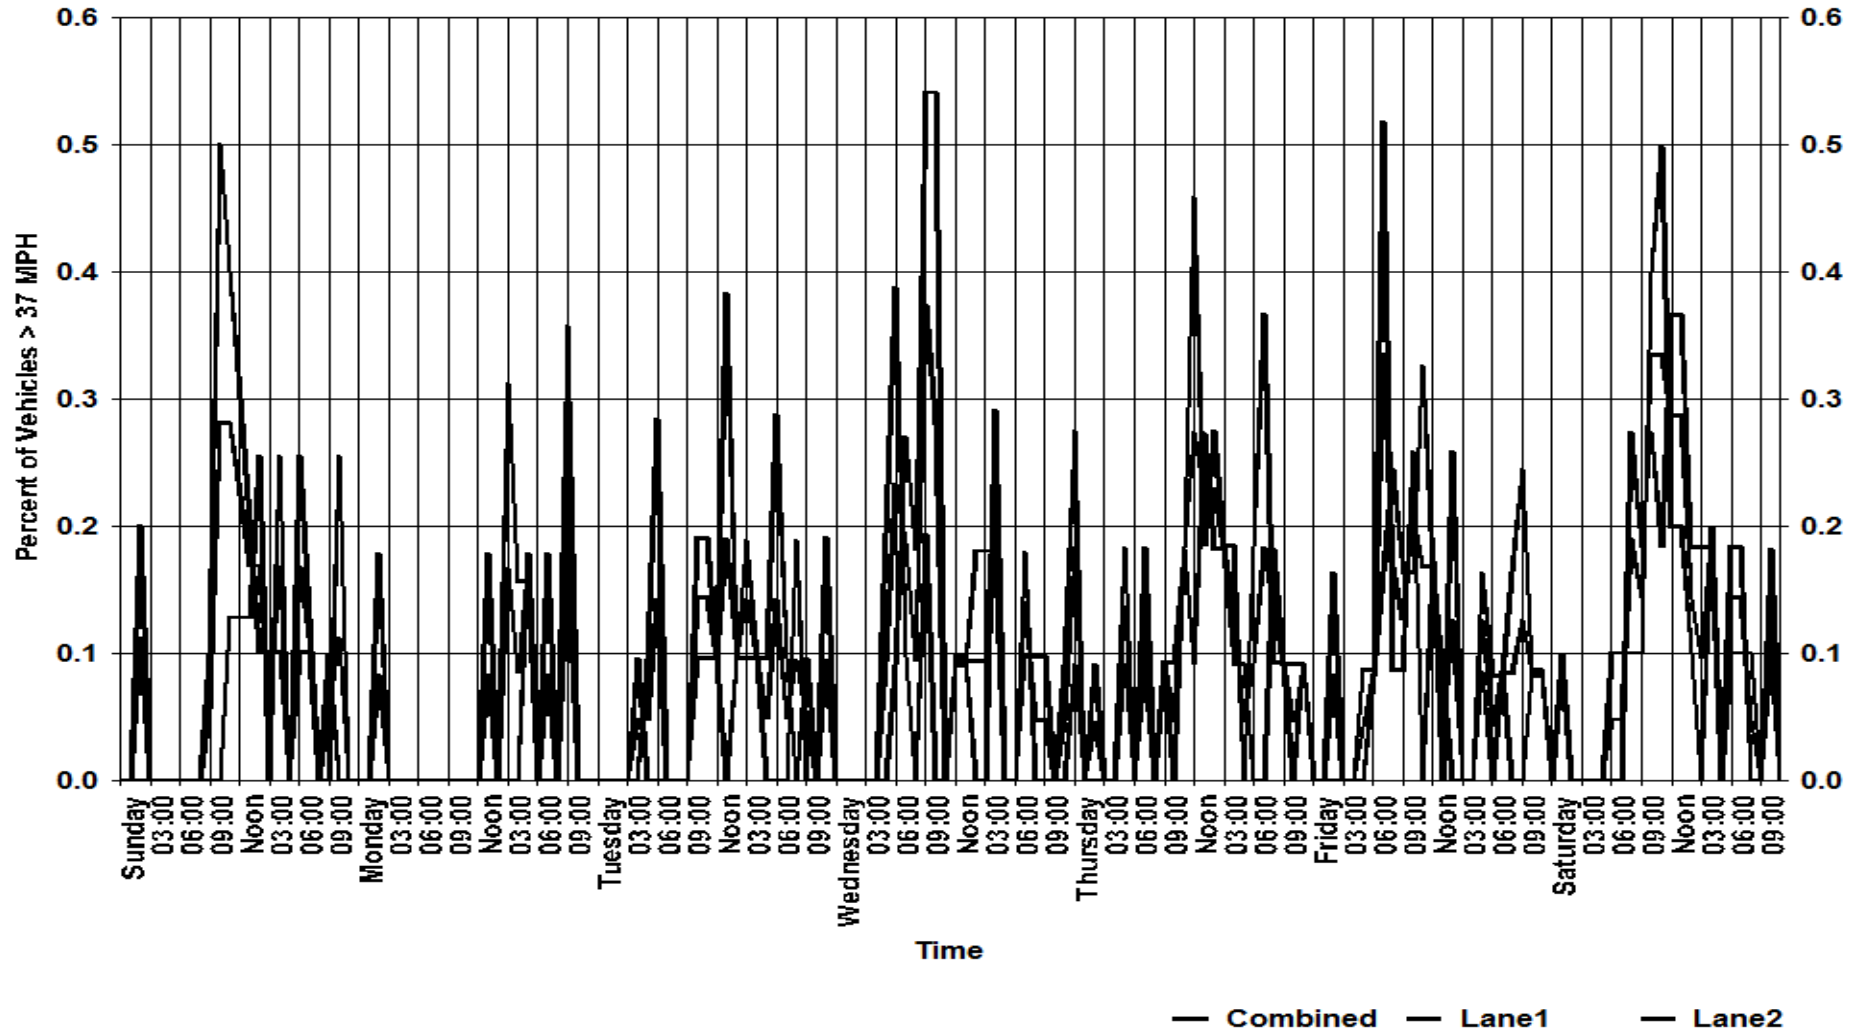

Speed as Overall Percentage

Lakewood Police Department

12650 Detroit Ave.
Lakewood, Ohio 44107
www.onelakewood.com
police@lakewoodoh.net
216-521-6773

Speed as Total Volume

Lakewood Police Department

12650 Detroit Ave.
Lakewood, Ohio 44107
www.onelakewood.com
police@lakewoodoh.net
216-521-6773

Cumulative Length

— Combined: 85th=31 — Lane1: 85th=31 — Lane2: 85th=31

Lakewood Police Department

12650 Detroit Ave.
Lakewood, Ohio 44107
www.onelakewood.com
police@lakewoodoh.net
216-521-6773

Length as Overall Percentage