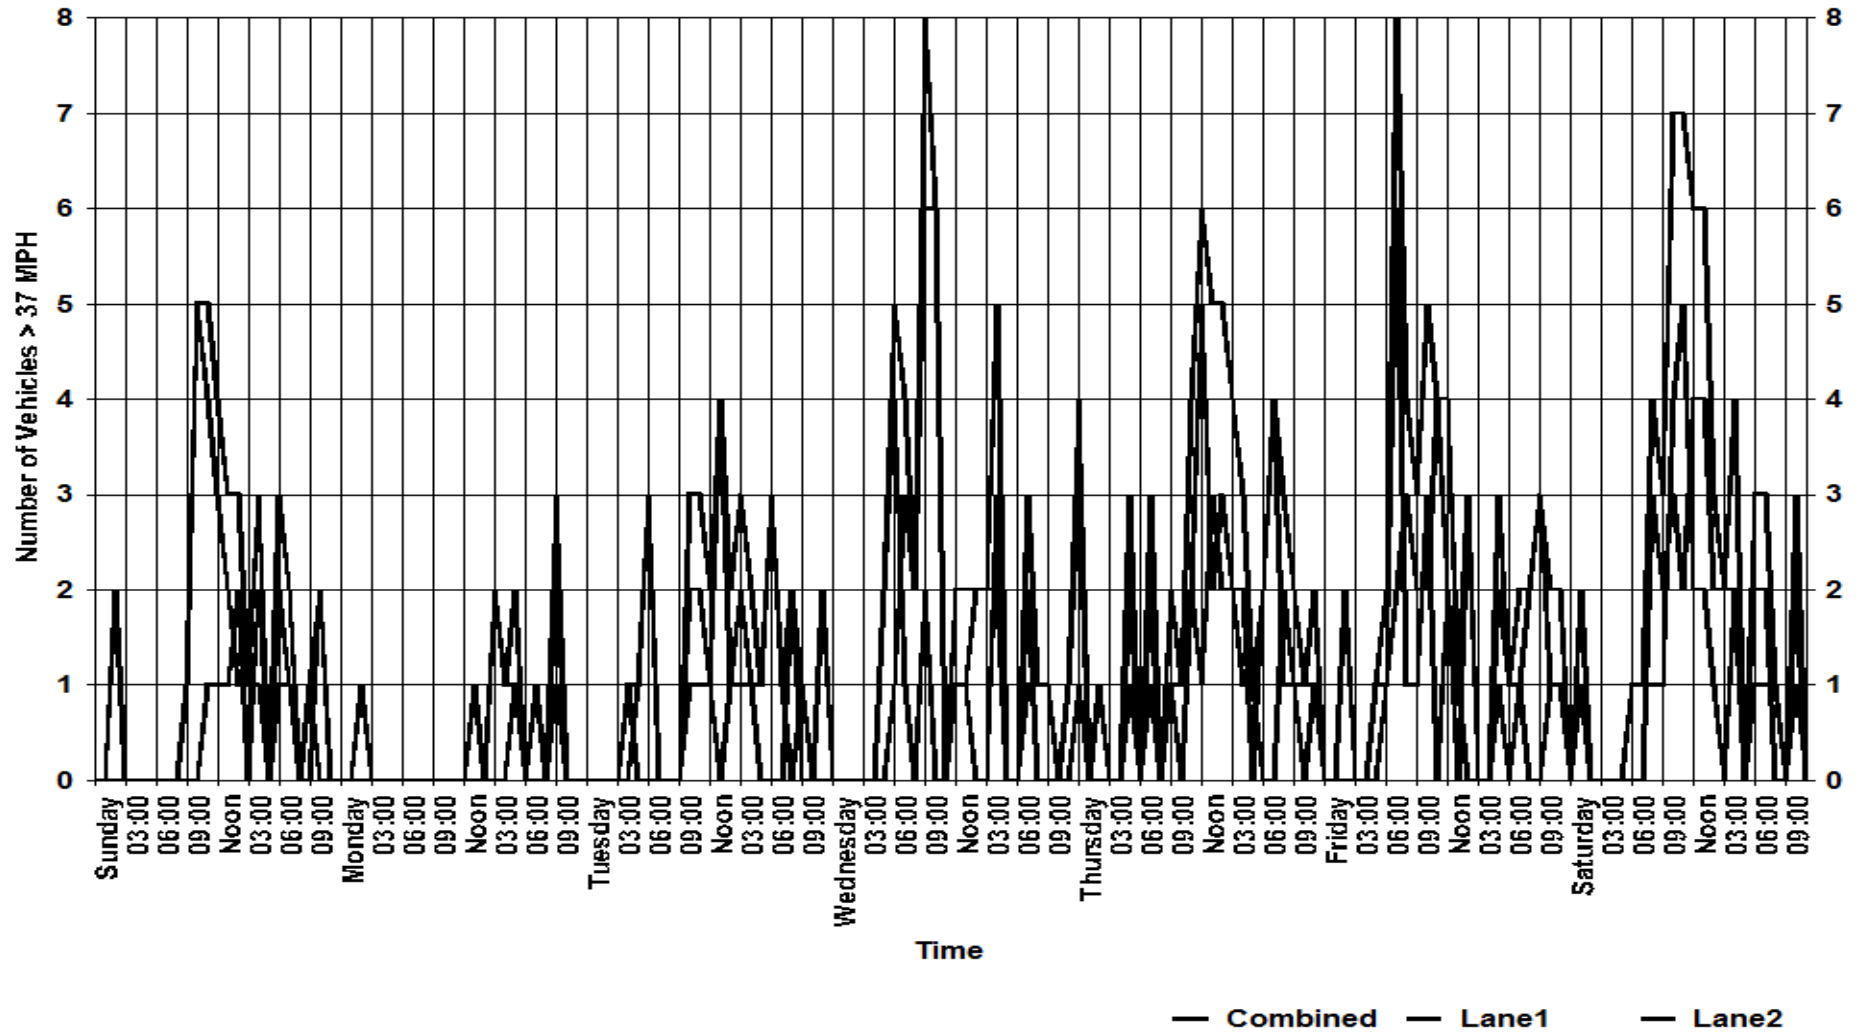

Speed as Overall Percentage

Lakewood Police Department

12650 Detroit Ave.
Lakewood, Ohio 44107
www.onelakewood.com
police@lakewoodoh.net
216-521-6773

Speed as Total Volume

Lakewood Police Department

12650 Detroit Ave.
Lakewood, Ohio 44107
www.onelakewood.com
police@lakewoodoh.net
216-521-6773

Cumulative Length

— Combined: 85th=31 — Lane1: 85th=31 — Lane2: 85th=31

Lakewood Police Department

12650 Detroit Ave.
Lakewood, Ohio 44107
www.onelakewood.com
police@lakewoodoh.net
216-521-6773

Length as Overall Percentage