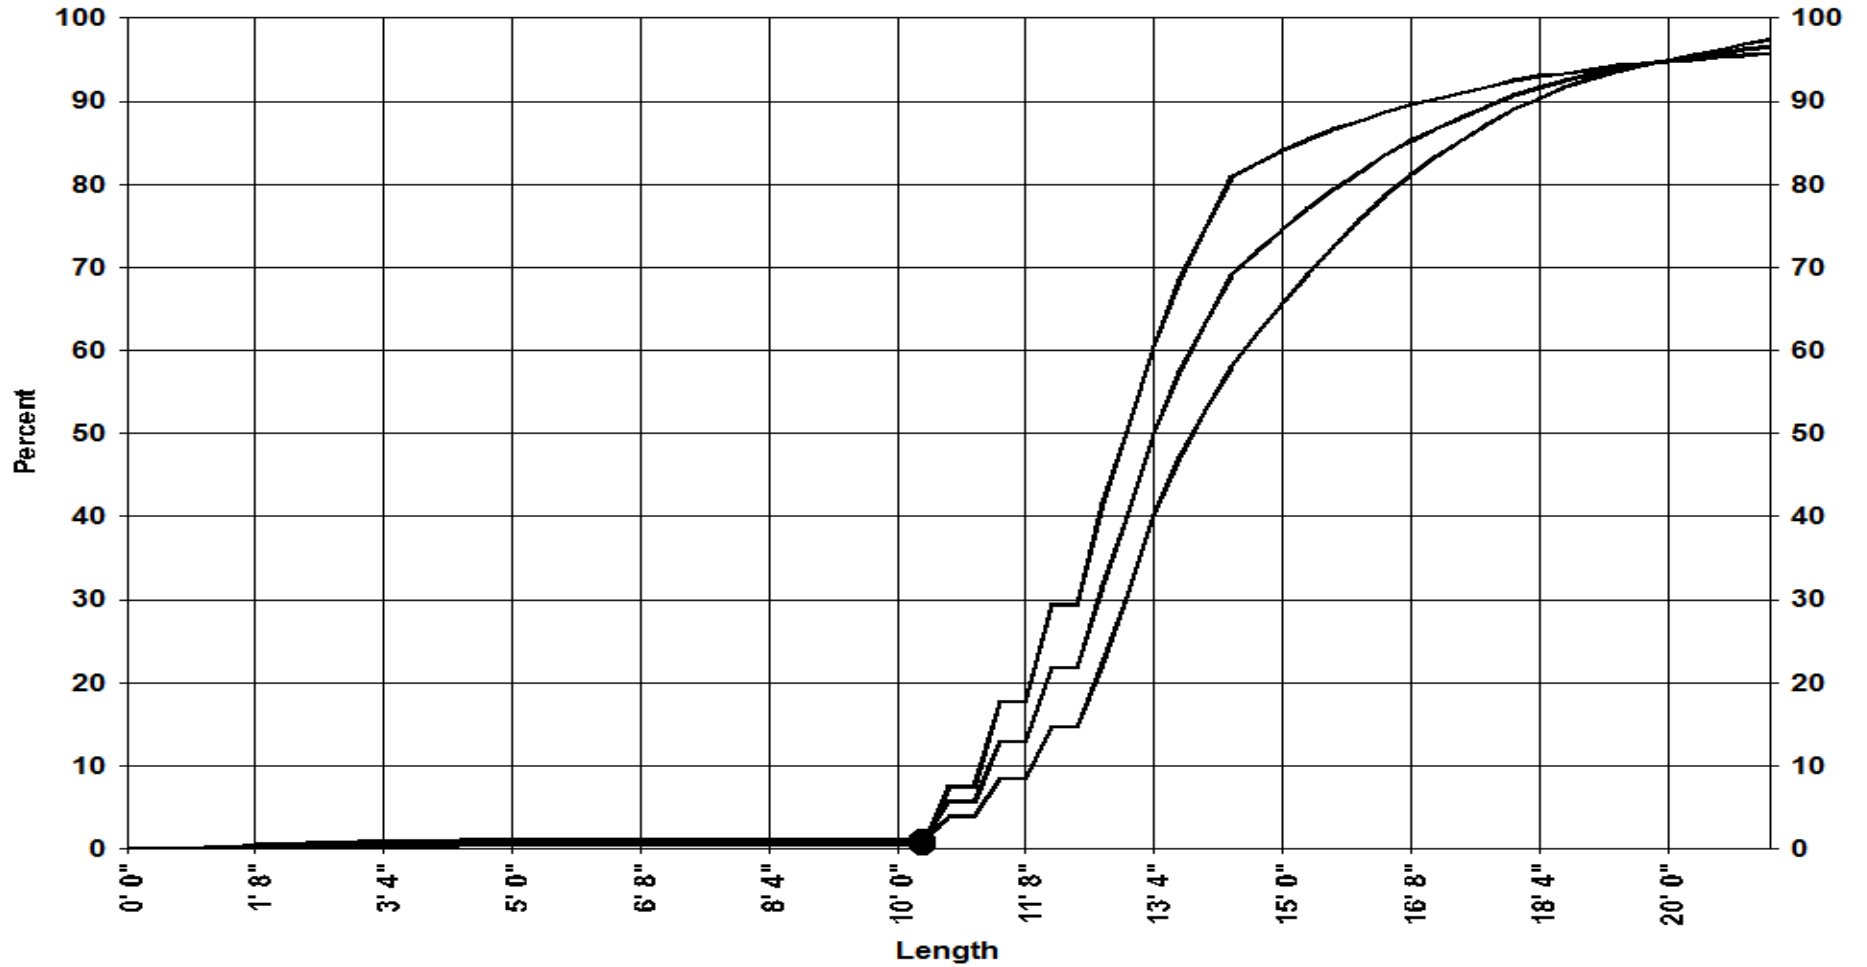

Speed as Overall Percentage

Lakewood Police Department

12650 Detroit Ave.
Lakewood, Ohio 44107
www.onelakewood.com
police@lakewoodoh.net
216-521-6773

Speed as Total Volume

Lakewood Police Department

12650 Detroit Ave.
Lakewood, Ohio 44107
www.onelakewood.com
police@lakewoodoh.net
216-521-6773

Cumulative Length

— Combined: 85th=31 — Lane1: 85th=31 — Lane2: 85th=31

Lakewood Police Department

12650 Detroit Ave.
Lakewood, Ohio 44107
www.onelakewood.com
police@lakewoodoh.net
216-521-6773

Length as Overall Percentage