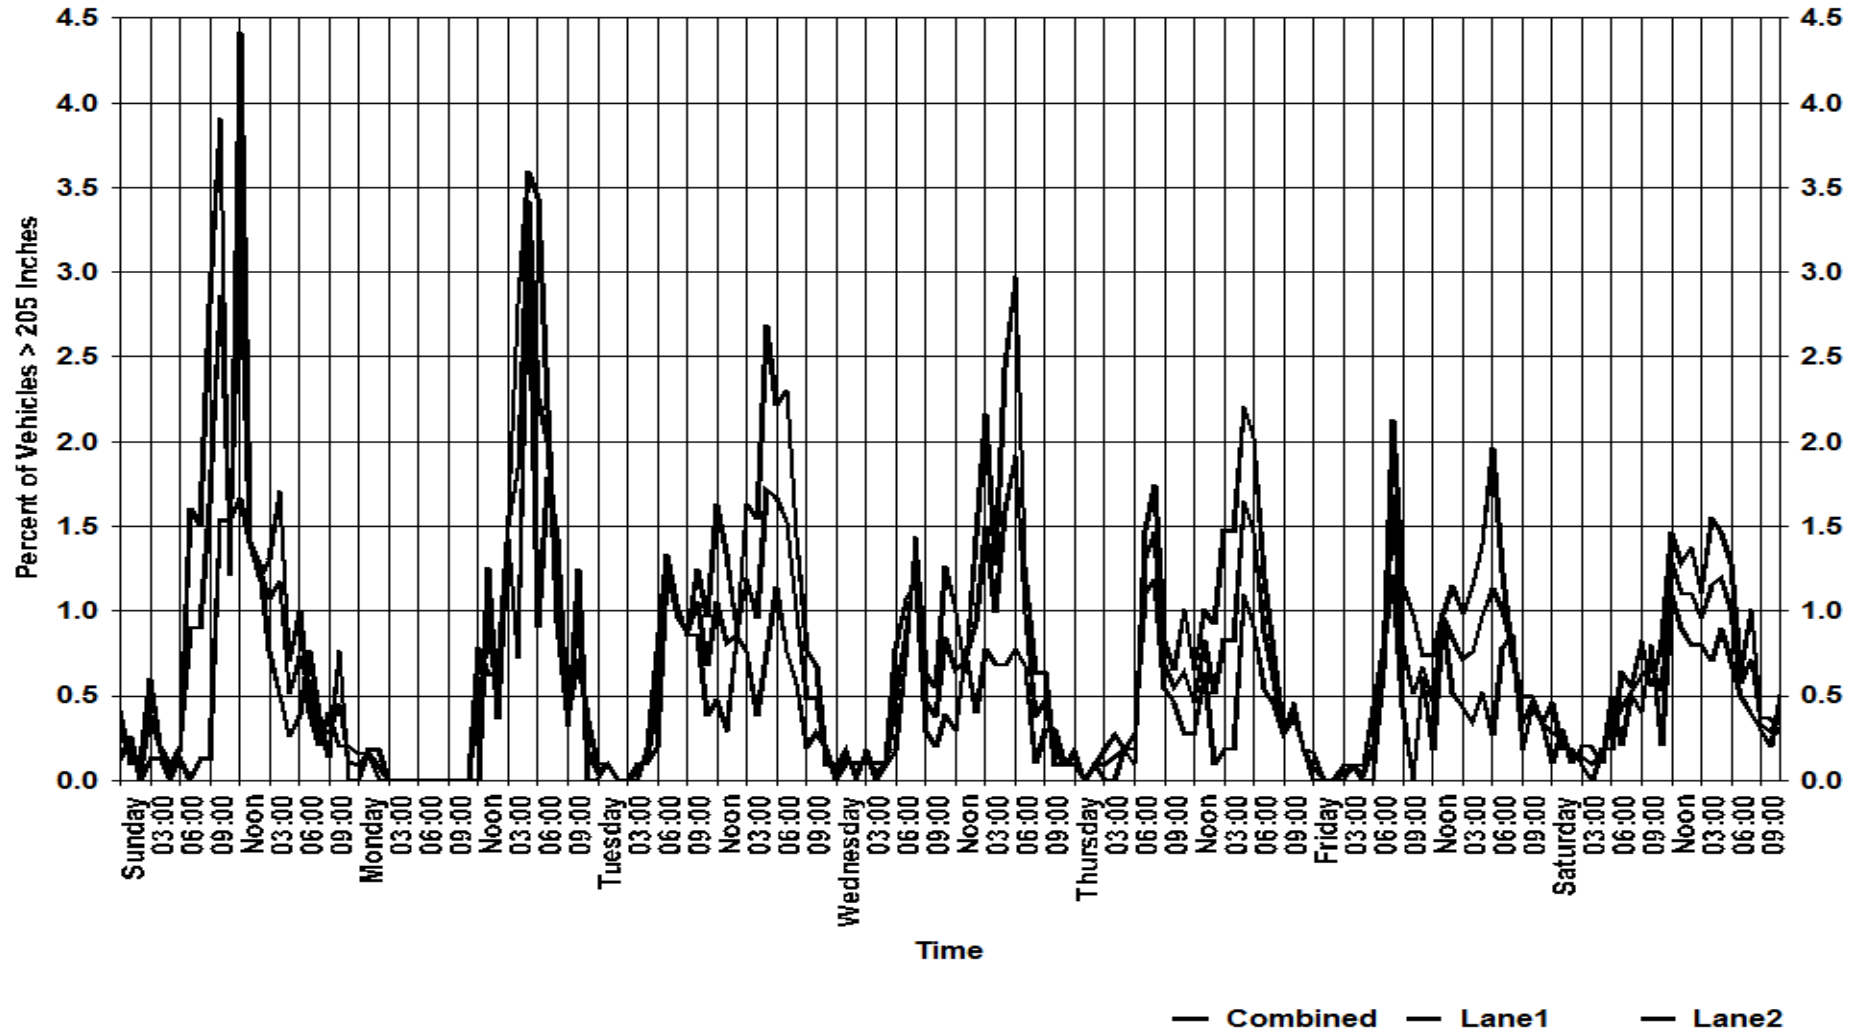

Cumulative Length

— Combined: 85th=31 — Lane1: 85th=31 — Lane2: 85th=31

Lakewood Police Department

12650 Detroit Ave.
Lakewood, Ohio 44107
www.onelakewood.com
police@lakewoodoh.net
216-521-6773

Length as Overall Percentage