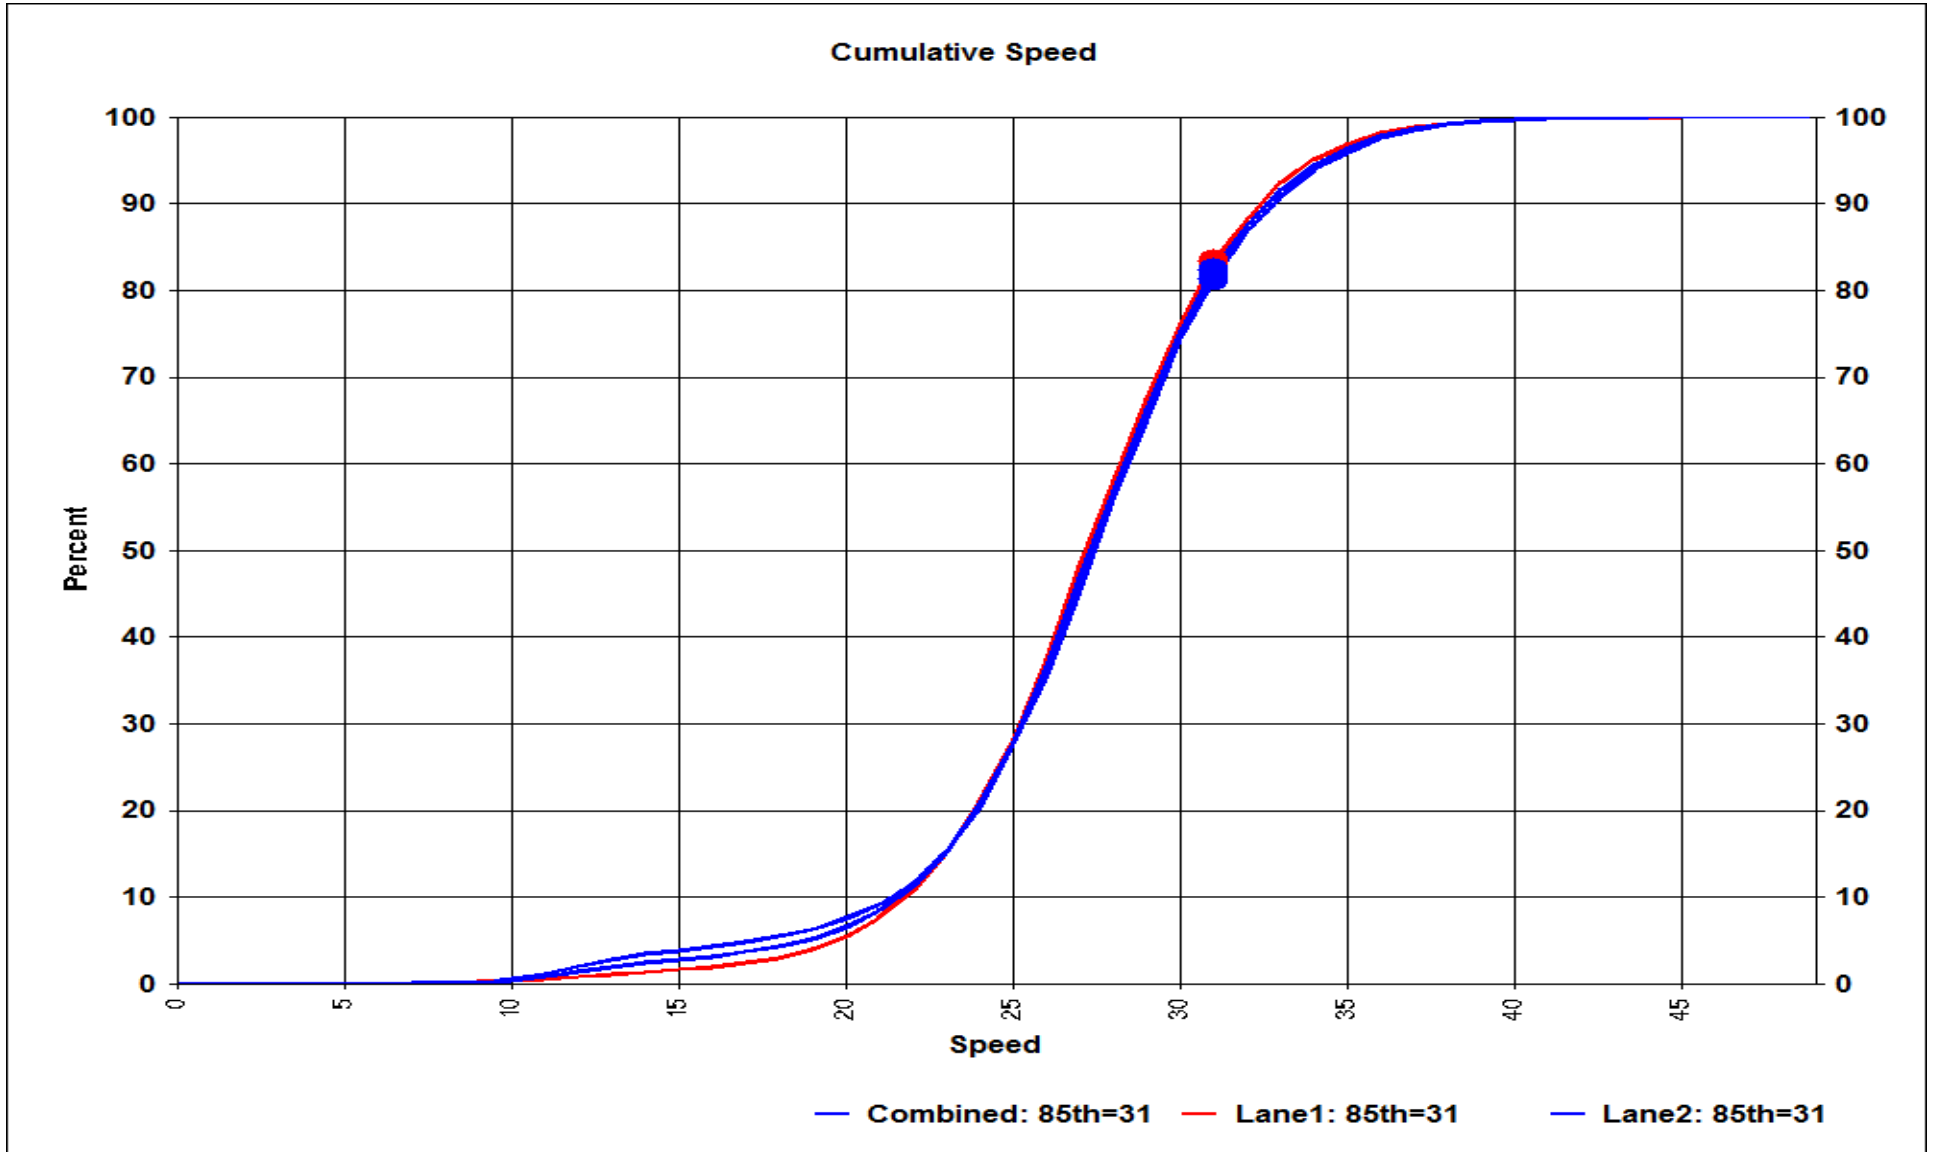

Lakewood Police Department

12650 Detroit Ave.
Lakewood, Ohio 44107
www.onelakewood.com
police@lakewoodoh.net
216-521-6773

Graphs