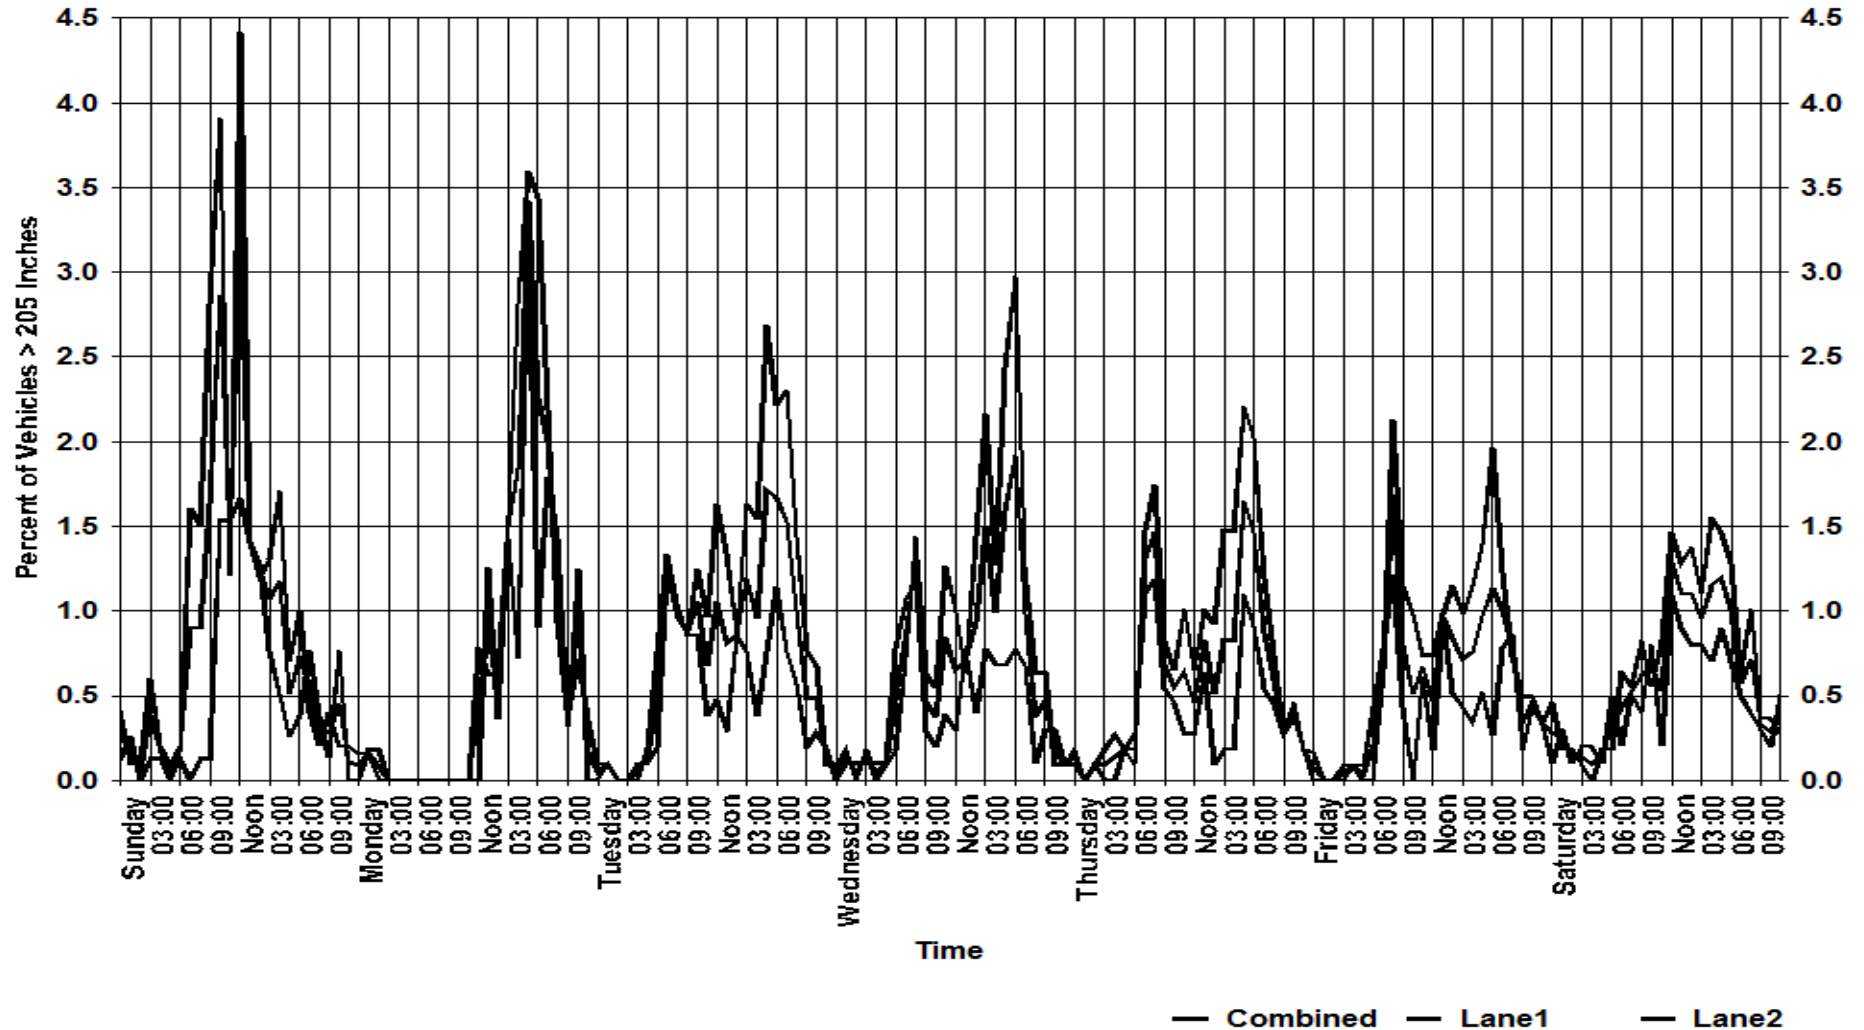

### Cumulative Length

— Combined: 85th=31    — Lane1: 85th=31    — Lane2: 85th=31

### Length as Overall Percentage