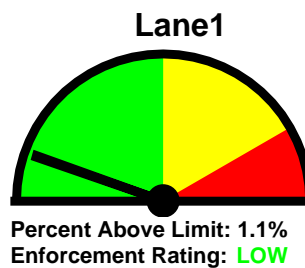

Lakewood Police Department

12650 Detroit Ave.
Lakewood, Ohio 44107
www.onelakewood.com
police@lakewoodoh.net
216-521-6773

Speed Enforcement Evaluator

Location:
1578 Woodward

Closest Cross Street:

Analysis Dates:
Monday, November 26, 2012
Monday, December 03, 2012

Equipment Used:

Installed By:
Wintrick/Morley

Total Percentage of Enforceable Violations

0% **10%**
Posted Speed Limit: 25 MPH
Enforcement Tolerance: 12 MPH
Enforcement Limit: 38 MPH & Up
Percentage Above Limit: 1.3%
Enforcement Rating: **LOW**