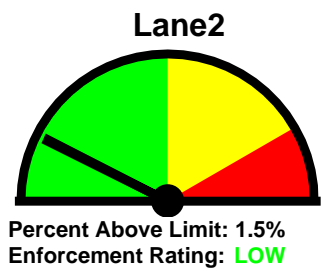

Lakewood Police Department

12650 Detroit Ave.
Lakewood, Ohio 44107
www.onelakewood.com
police@lakewoodoh.net
216-521-6773

Speed Enforcement Evaluator

Location:
1578 Woodward

Closest Cross Street:

Analysis Dates:
Monday, November 26, 2012
Monday, December 03, 2012

Equipment Used:

Installed By:
Wintrick/Morley

Total Percentage of Enforceable Violations

0% **10%**
Posted Speed Limit: 25 MPH
Enforcement Tolerance: 12 MPH
Enforcement Limit: 38 MPH & Up
Percentage Above Limit: 1.3%
Enforcement Rating: **LOW**