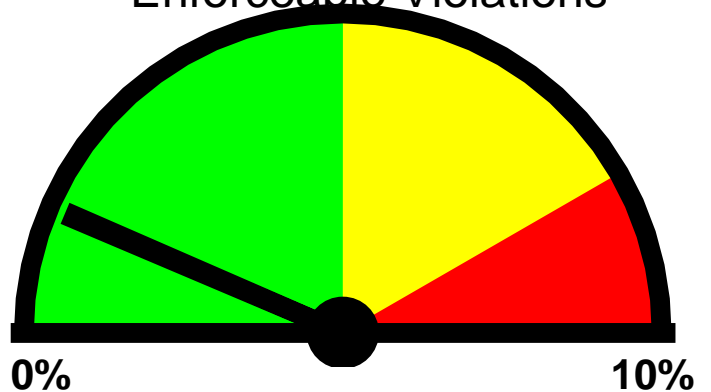

Equipment Used:

Installed By:
Wintrick/Morley

Total Percentage of Enforceable Violations

0% **10%**
Posted Speed Limit: 25 MPH
Enforcement Tolerance: 12 MPH
Enforcement Limit: 38 MPH & Up
Percentage Above Limit: 1.3%
Enforcement Rating: **LOW**