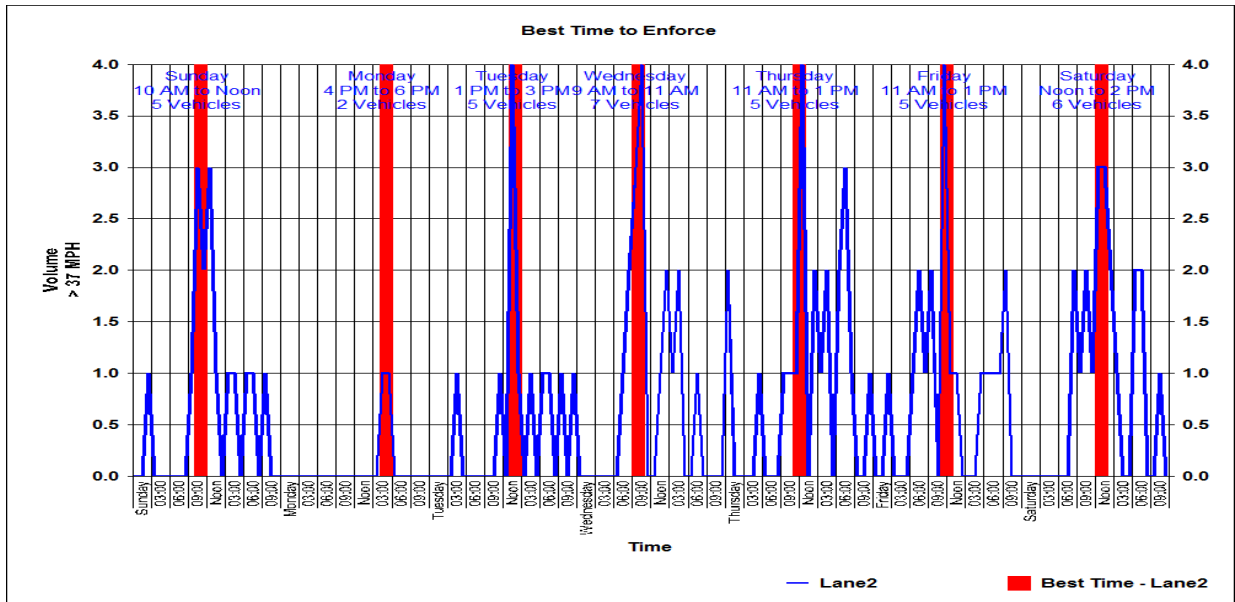

Lakewood Police Department

12650 Detroit Ave.
Lakewood, Ohio 44107
www.onelakewood.com
police@lakewoodoh.net
216-521-6773