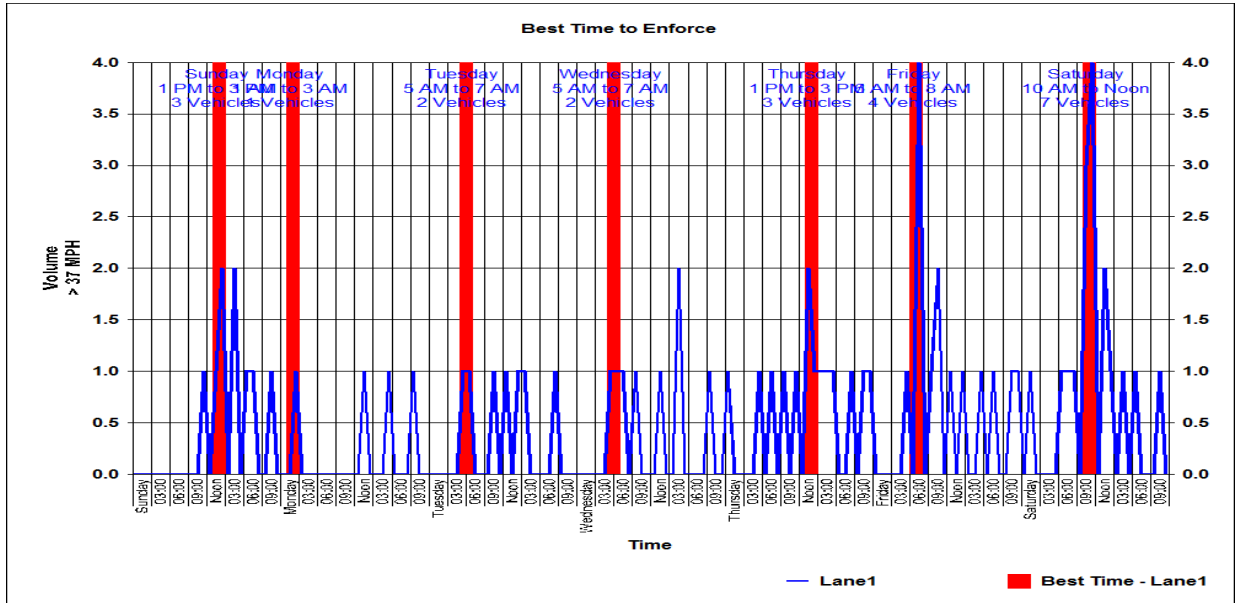

Lakewood Police Department

12650 Detroit Ave.
Lakewood, Ohio 44107
www.onelakewood.com
police@lakewoodoh.net
216-521-6773