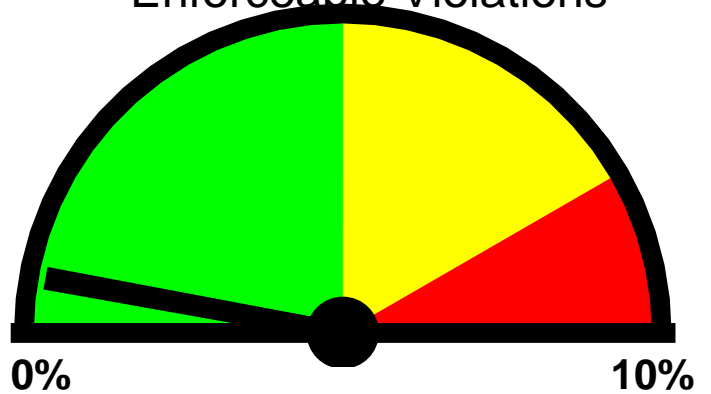

**Equipment Used:**  
Jamar Radar Recorder

**Installed By:**  
Ortiz/Morley

Total Percentage of Enforceable Violations

0% 10%  
**Posted Speed Limit:** 25 MPH  
**Enforcement Tolerance:** 11 MPH  
**Enforcement Limit:** 37 MPH & Up  
**Percentage Above Limit:** 0.6%  
**Enforcement Rating:** **LOW**

**northbound** **southbound**  
**Percent Above Limit:** 0.5% **0.7%**  
**Enforcement Rating:** **LOW** **LOW**

Combined

1-5	6-10	11-15	16-20	21-25	26-30	31-35	36-40	41-45	46-50	51-55	56-60	61-65	>65
0	73	321	1189	4759	5529	1410	105	9	1	0	0	0	0