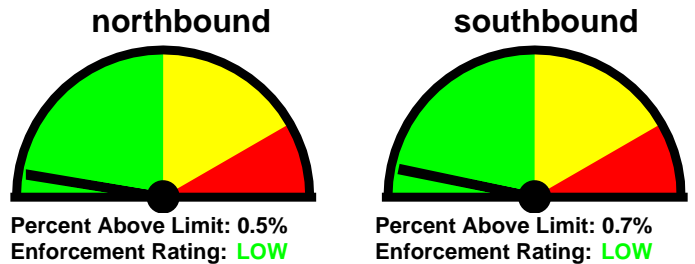

## Speed Enforcement Evaluator

**Location:**  
**1523 Woodward**

**GPS:**  
0' 0.0000 South  
0' 0.0000 East

**Closest Cross Street:**  
Detroit

**Analysis Dates:**  
Friday, September 26, 2014  
Friday, October 03, 2014

**Equipment Used:**  
Jamar Radar Recorder

**Installed By:**  
Ortiz/Morley

Total Percentage of Enforceable Violations

0% 10%  
**Posted Speed Limit:** 25 MPH  
**Enforcement Tolerance:** 11 MPH  
**Enforcement Limit:** 37 MPH & Up  
**Percentage Above Limit:** 0.6%  
**Enforcement Rating:** **LOW**

**northbound** **southbound**  
**Percent Above Limit:** 0.5% **0.7%**  
**Enforcement Rating:** **LOW** **LOW**

Combined

1-5	6-10	11-15	16-20	21-25	26-30	31-35	36-40	41-45	46-50	51-55	56-60	61-65	>65
0	73	321	1189	4759	5529	1410	105	9	1	0	0	0	0