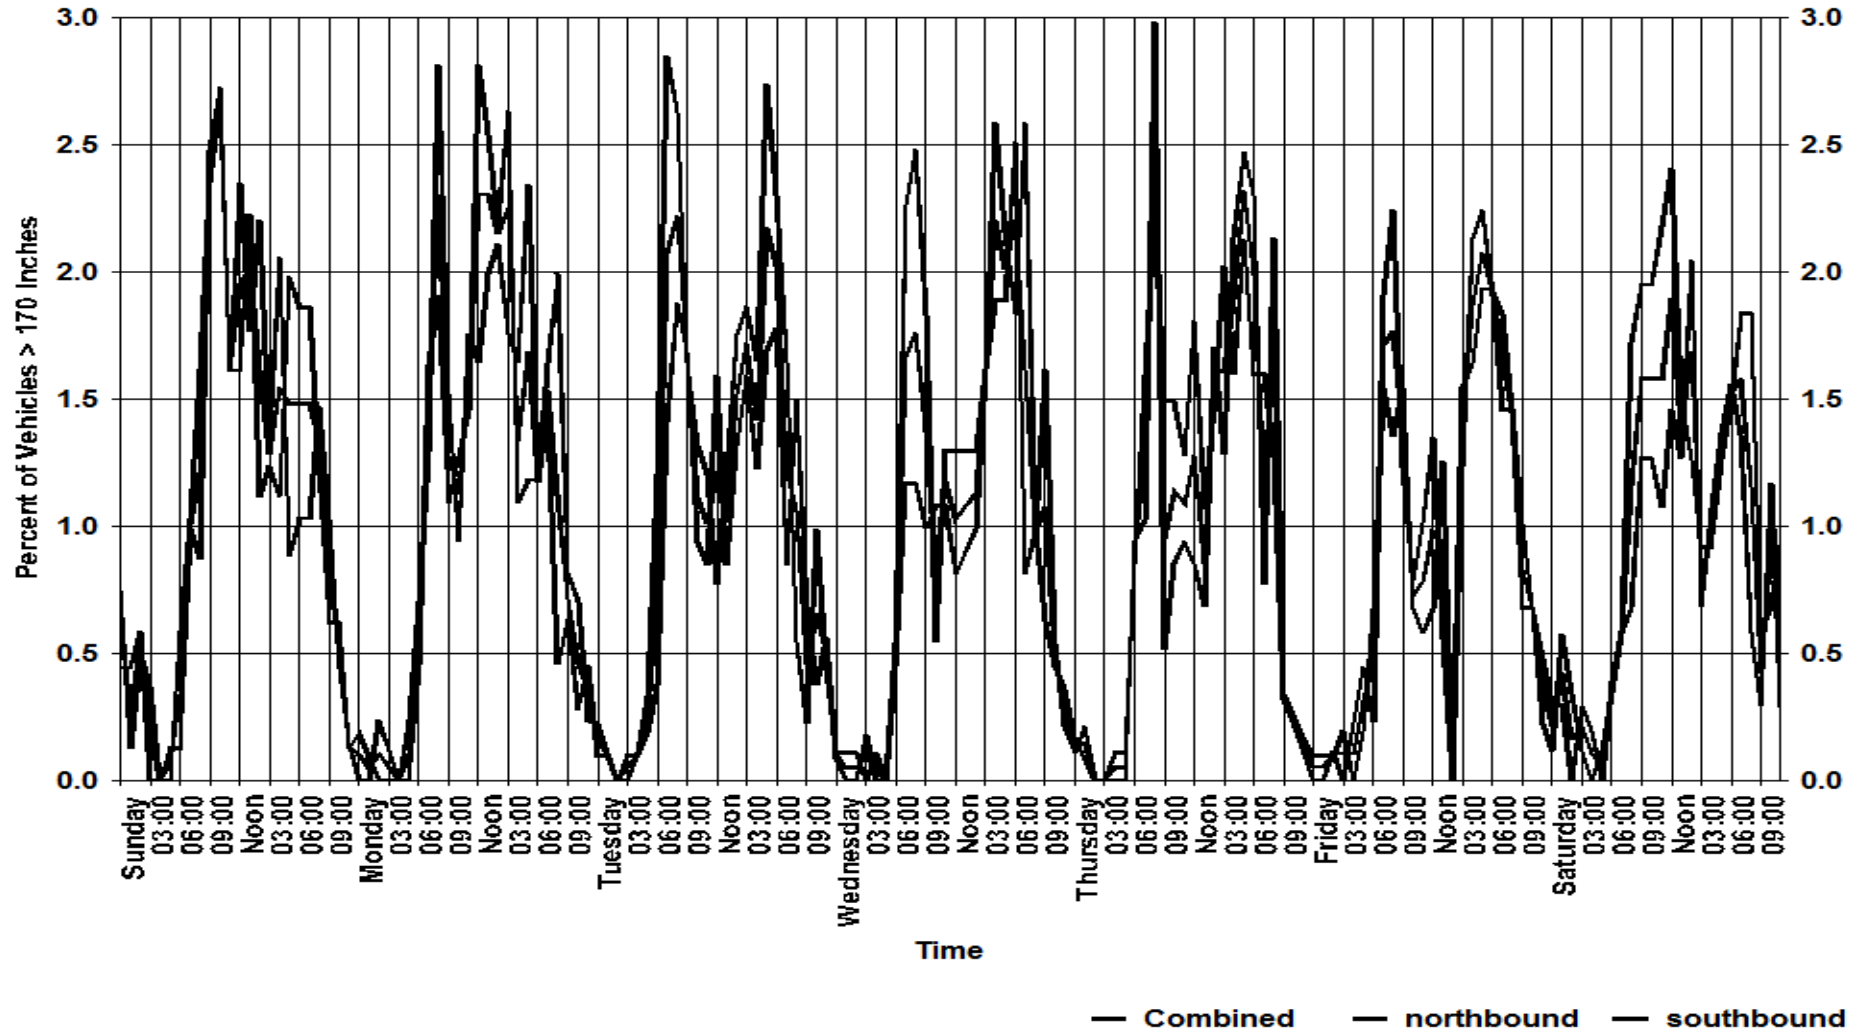

### Cumulative Length

— Combined: 85th=29    — northbound: 85th=29    — southbound: 85th=29

### Length as Overall Percentage