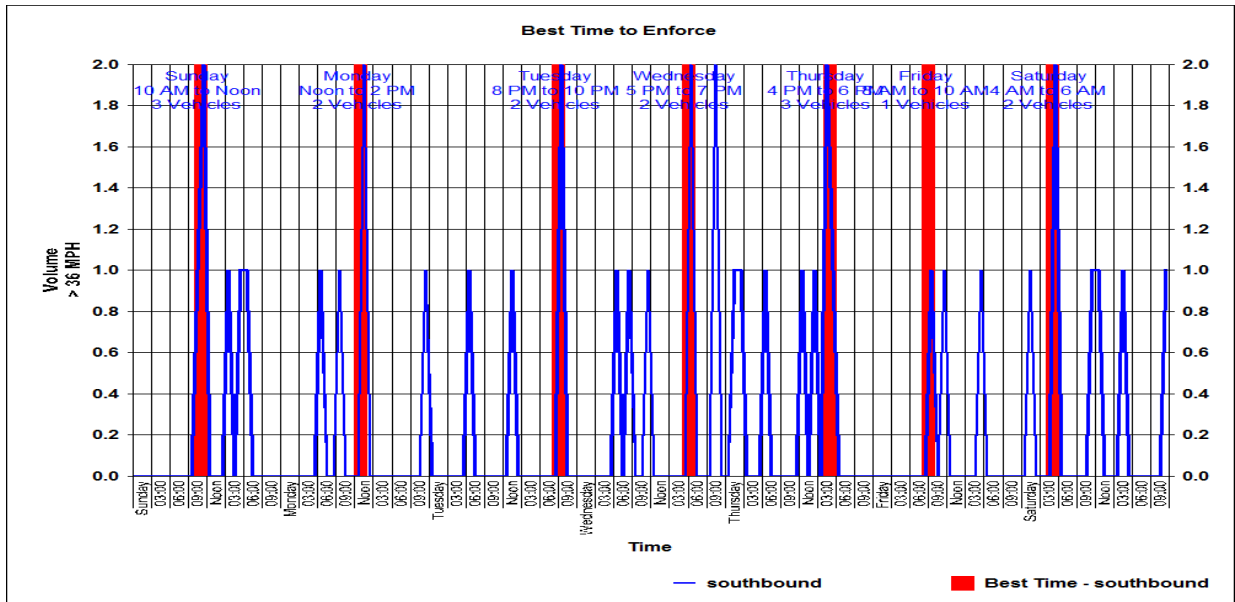

Lakewood Police Department

12650 Detroit Ave.
Lakewood, Ohio 44107
www.onelakewood.com
police@lakewoodoh.net
216-521-6773