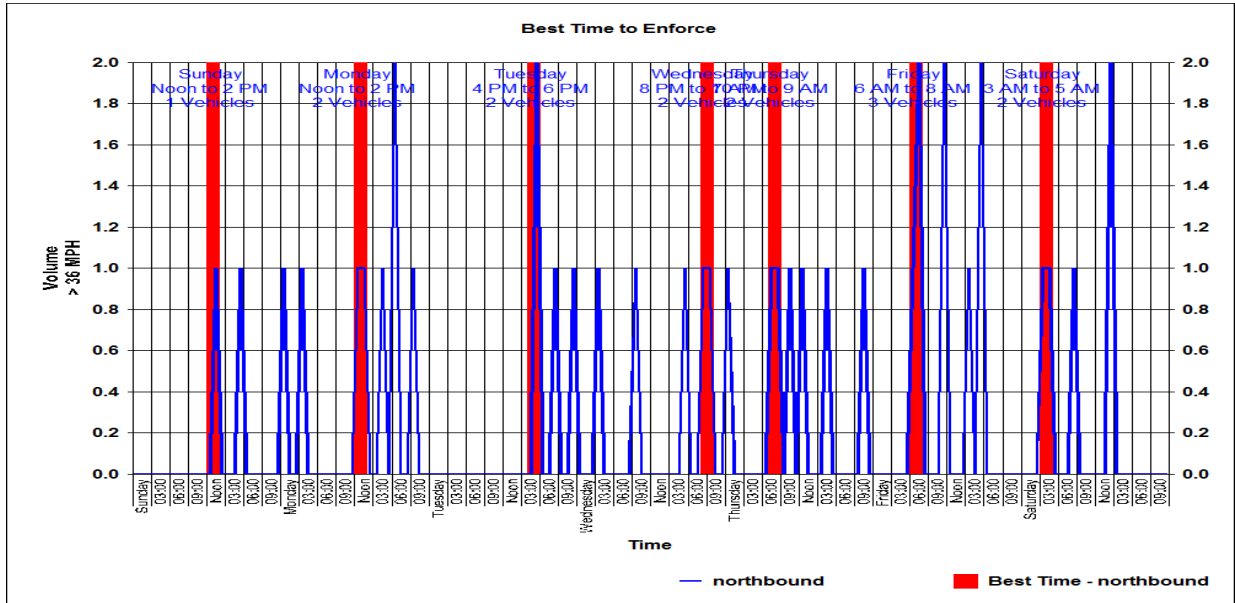

Lakewood Police Department

12650 Detroit Ave.
Lakewood, Ohio 44107
www.onelakewood.com
police@lakewoodoh.net
216-521-6773