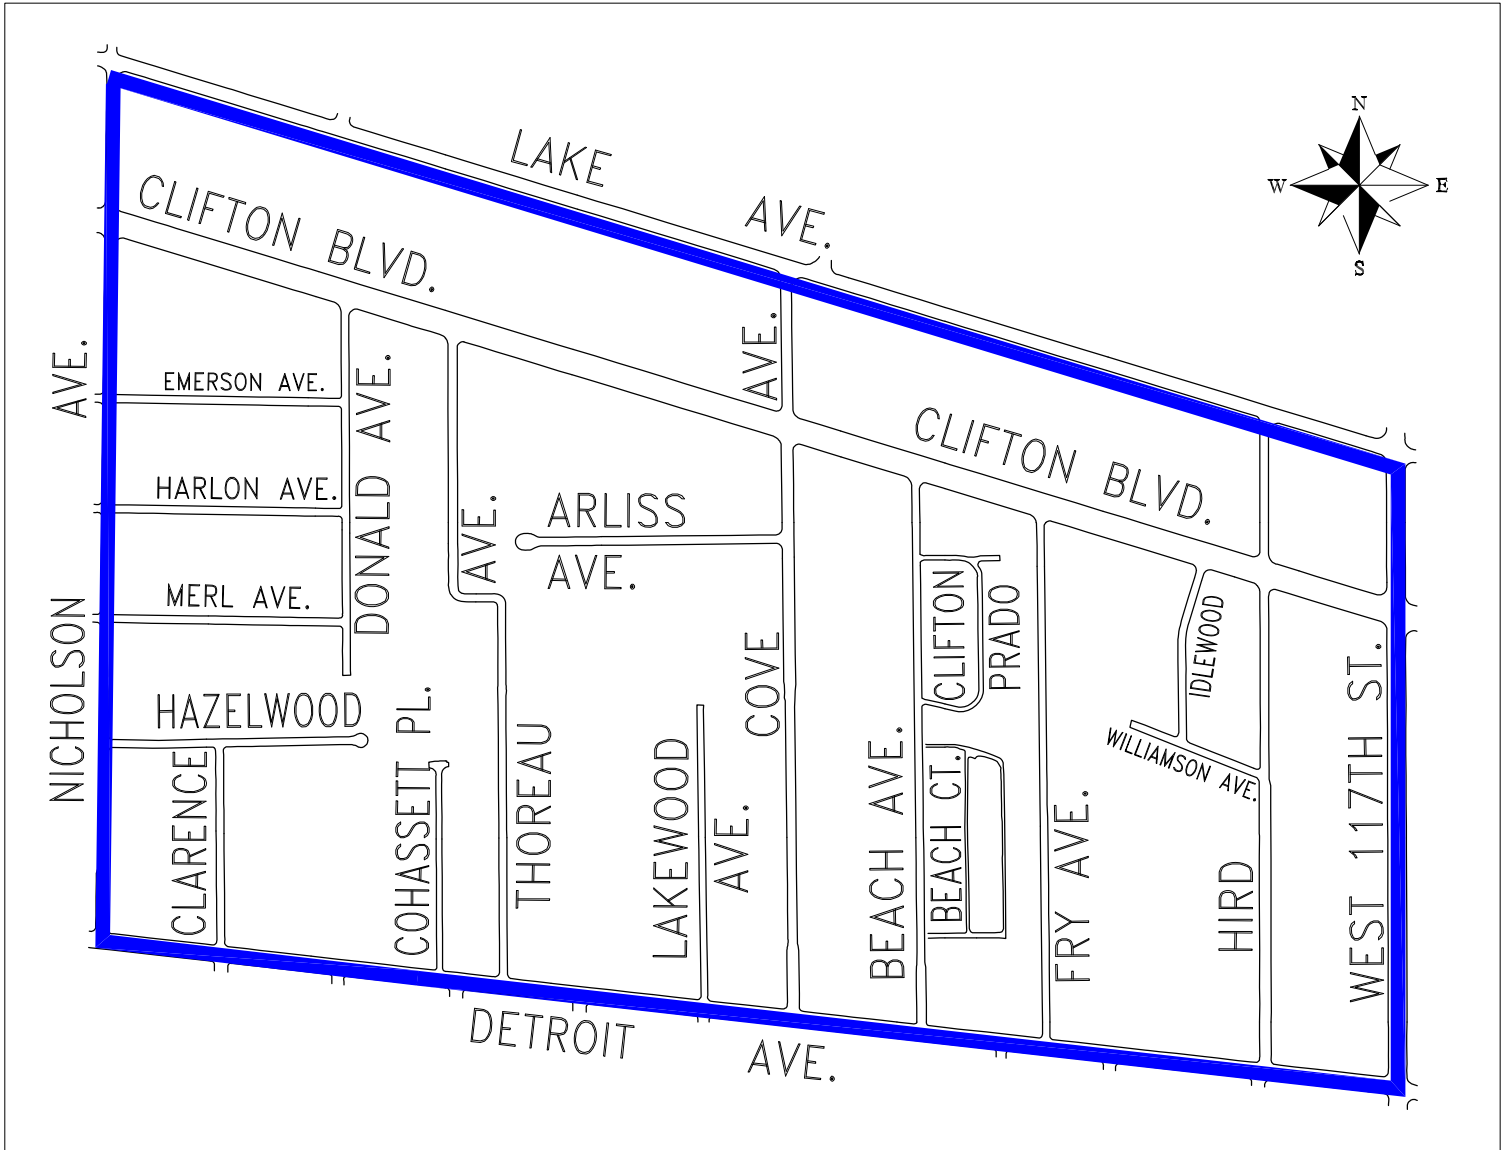

LISTENING 2 LAKEWOOD

Area 27

Area 27:

Street Names

Nicholson Ave. (east side only) —
 Clarence Ave. —
 Hazelwood Ave. —
 Merl Ave. —
 Harlon Ave. —
 Emerson Ave. —
 Donald Ave. —
 Cohasset Place —
 Thoreau Ave. —
 Arliss Ave. —

Street Limits

Detroit Ave. to Lake Ave.
 Madison Ave. to Hazelwood Ave.
 Nicholson Ave. to End
 Nicholson Ave. to Donald Ave.
 Nicholson Ave. to Donald Ave.
 Clifton Blvd. to End
 Detroit Ave. to End
 Detroit Ave. to Clifton Blvd.
 Cove Ave. to End

Area 27:

Street Names

Lakewood Ave. —
 Cove Ave. —
 Beach Ave. —
 Beach Pkwy. —
 Clifton Prado —
 Fry Ave. —
 Hird Ave. —
 Williamson Ave. —
 Idlewood Ave. —
 West 117th St. (west side only) —

Street Limits

Detroit Ave. to End
 Detroit Ave. to Lake Ave.
 Detroit Ave. to Clifton Blvd.
 Beach Ave. to End
 Beach Ave. to Beach Ave.
 Detroit Ave. to Clifton Blvd.
 Detroit Ave. to Clifton Blvd.
 Hird Ave. to End
 Clifton Blvd. to Williamson Ave.
 Detroit Ave. to Lake Ave.