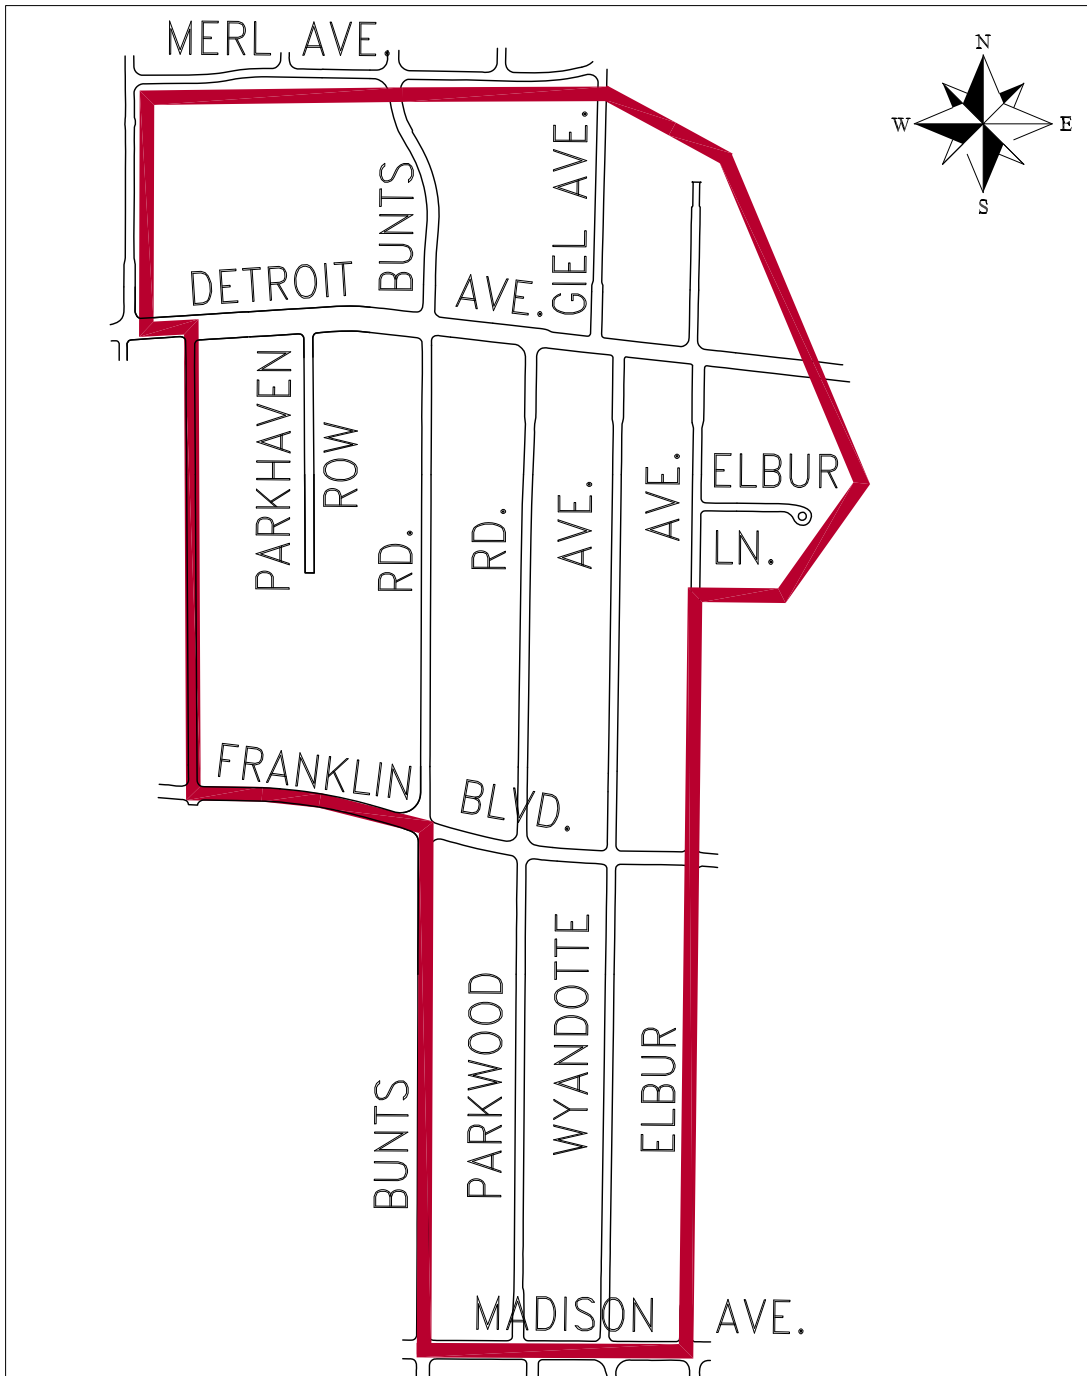

LISTENING 2 LAKEWOOD

Area 2:

Street Names

Madison Ave. _____	Bunts Rd. to Elbur Ave.
Bunts Rd. _____	Madison Ave. to Merl Ave.
Parkwood Ave. _____	Madison Ave. to Detroit Ave.
Wyandotte Ave. _____	Madison Ave. to Detroit Ave.
Elbur Ave. _____	Madison Ave. to End
Elbur Ln. _____	Elbur Ave. to End
Giel Ave. _____	Detroit Ave. to Merl Ave.
Detroit Ave. _____	Manor Park Ave. to Elbur Ave.
Parkhaven Row _____	Detroit Ave. to End
Franklin Blvd. _____	Robinwood Ave. to Elbur Ave.

Street Limits

Community Visit:

Dates: June 30 to July 10, 2008

Meeting Information:

Location: Lakewood High School
 Date: Thursday, July 10, 2008
 Time: 7:00pm