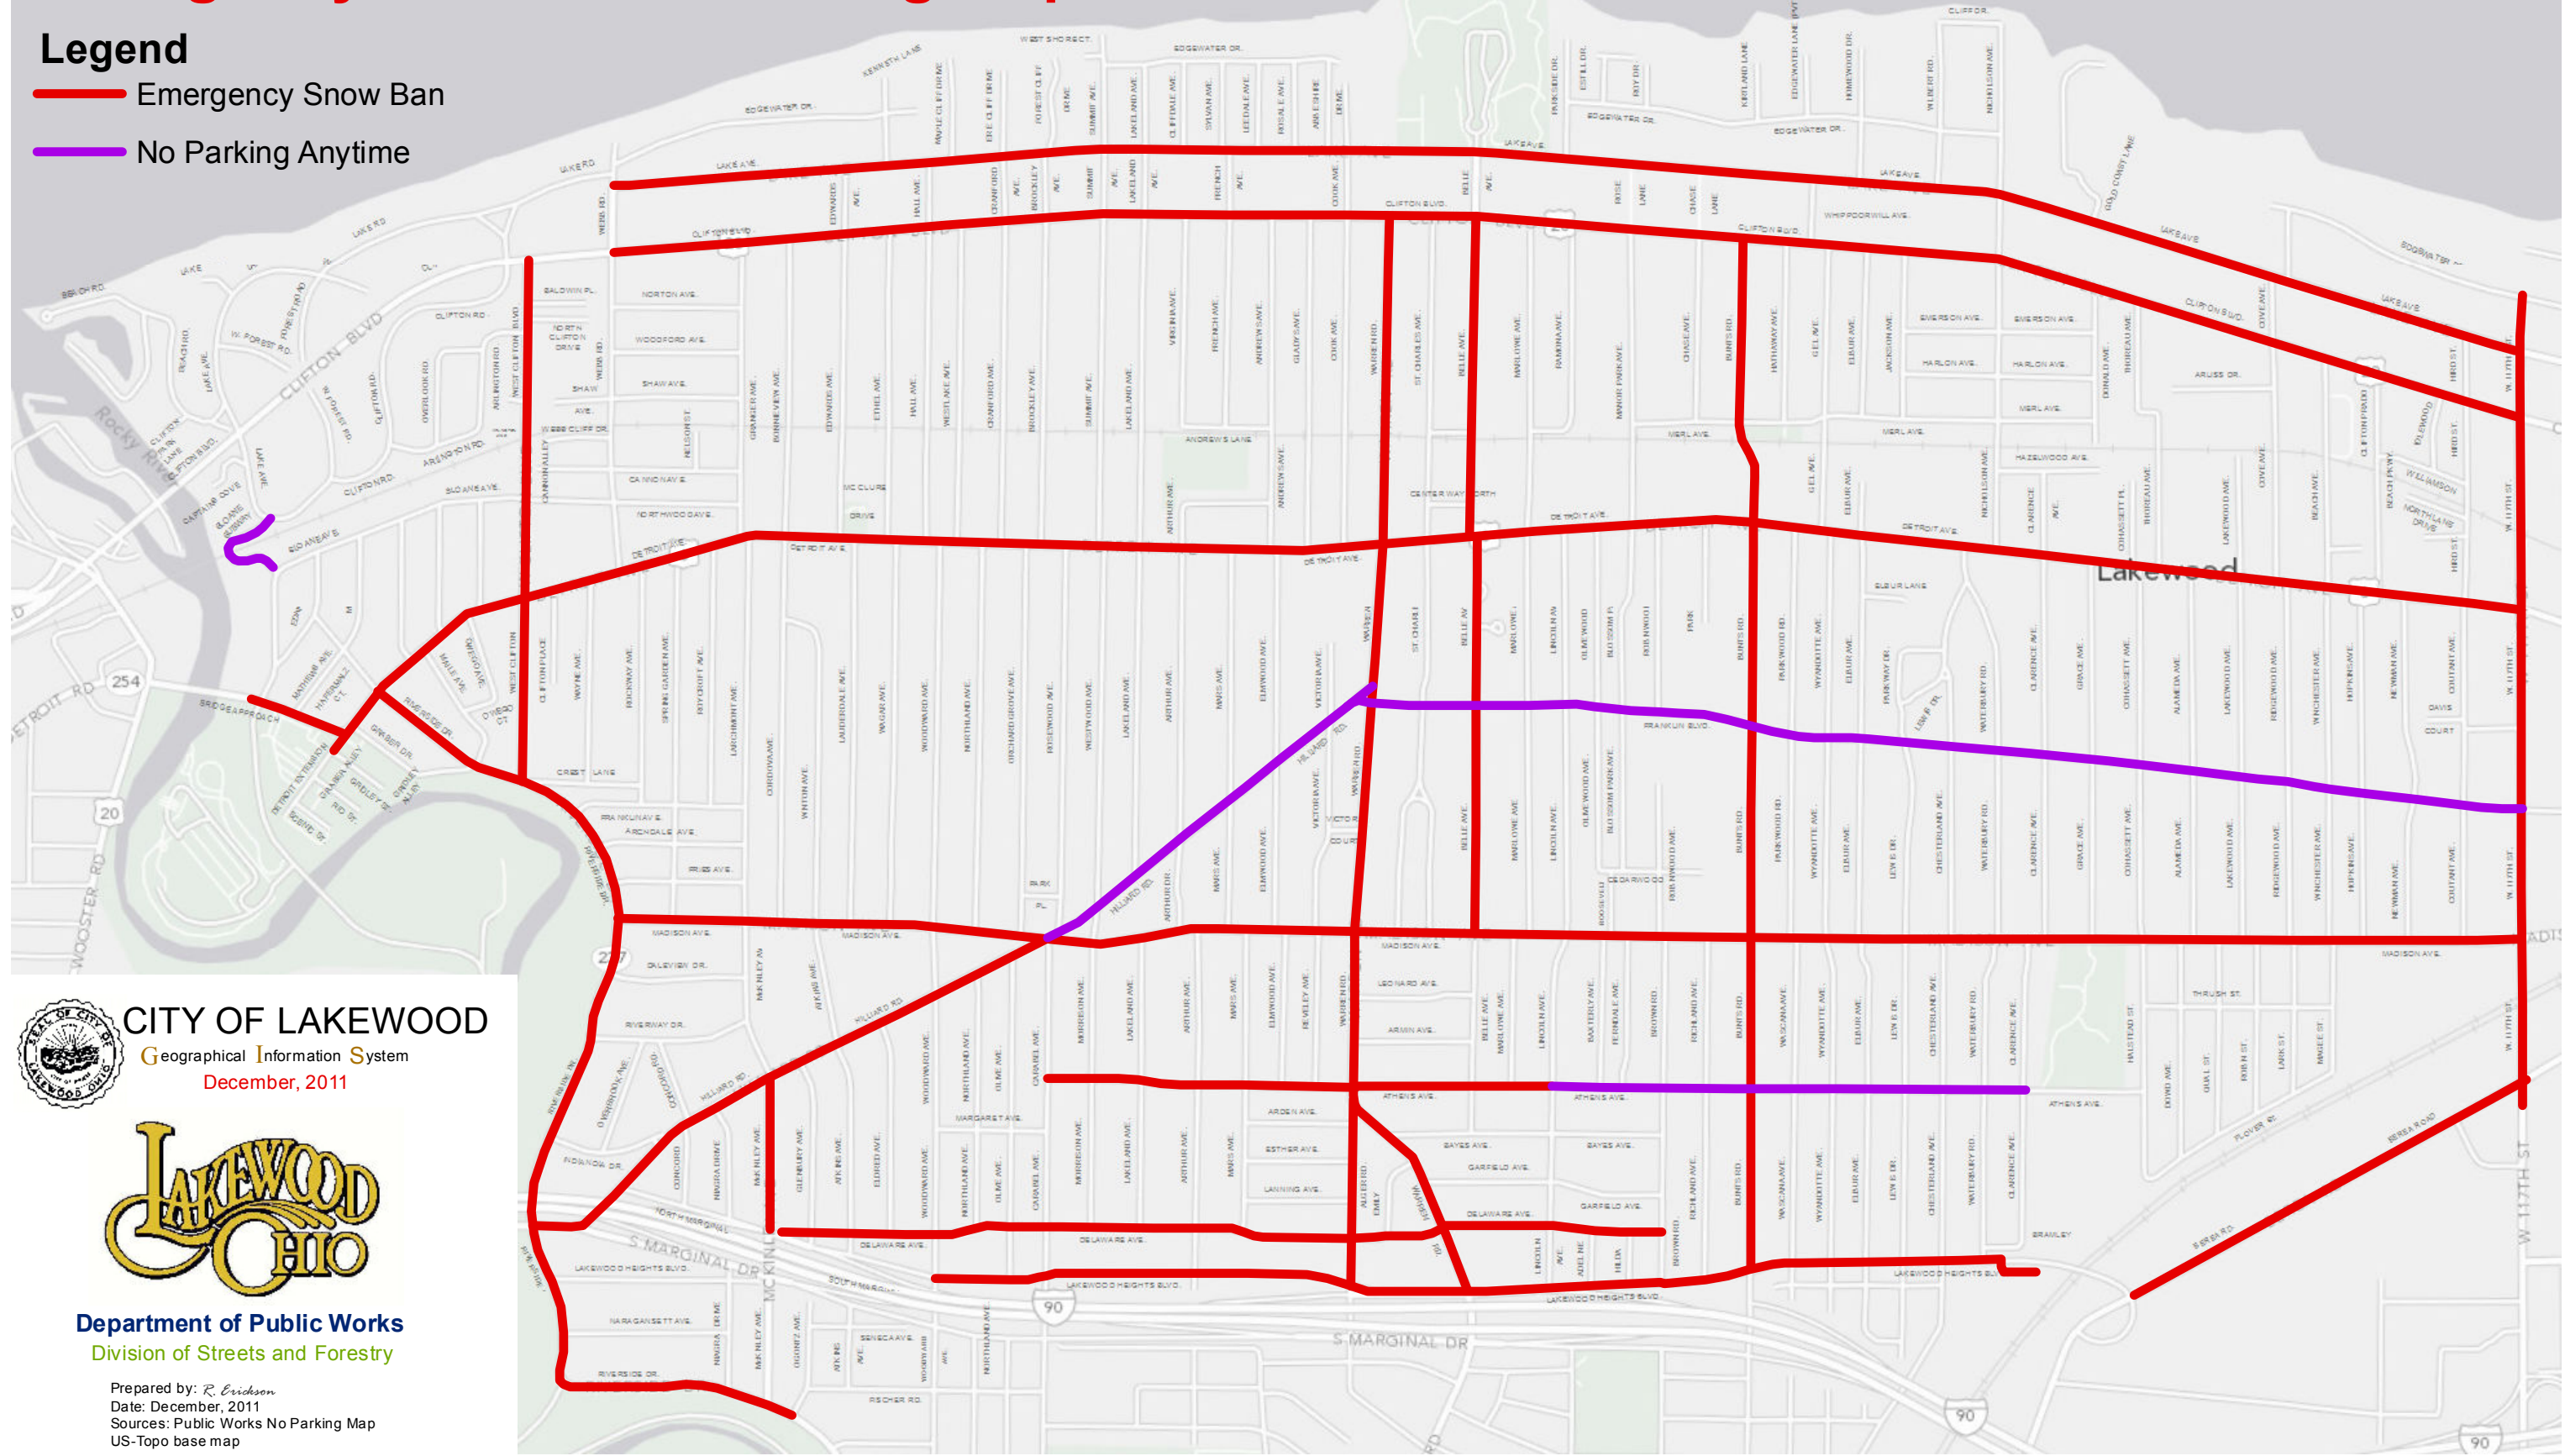

Emergency Snow Ban Parking Map

Legend

-  Emergency Snow Ban
-  No Parking Anytime

CITY OF LAKEWOOD
Geographical Information System
December, 2011

Department of Public Works
Division of Streets and Forestry

Prepared by: *R. Erickson*
Date: December, 2011
Sources: Public Works No Parking Map
US-Topo base map