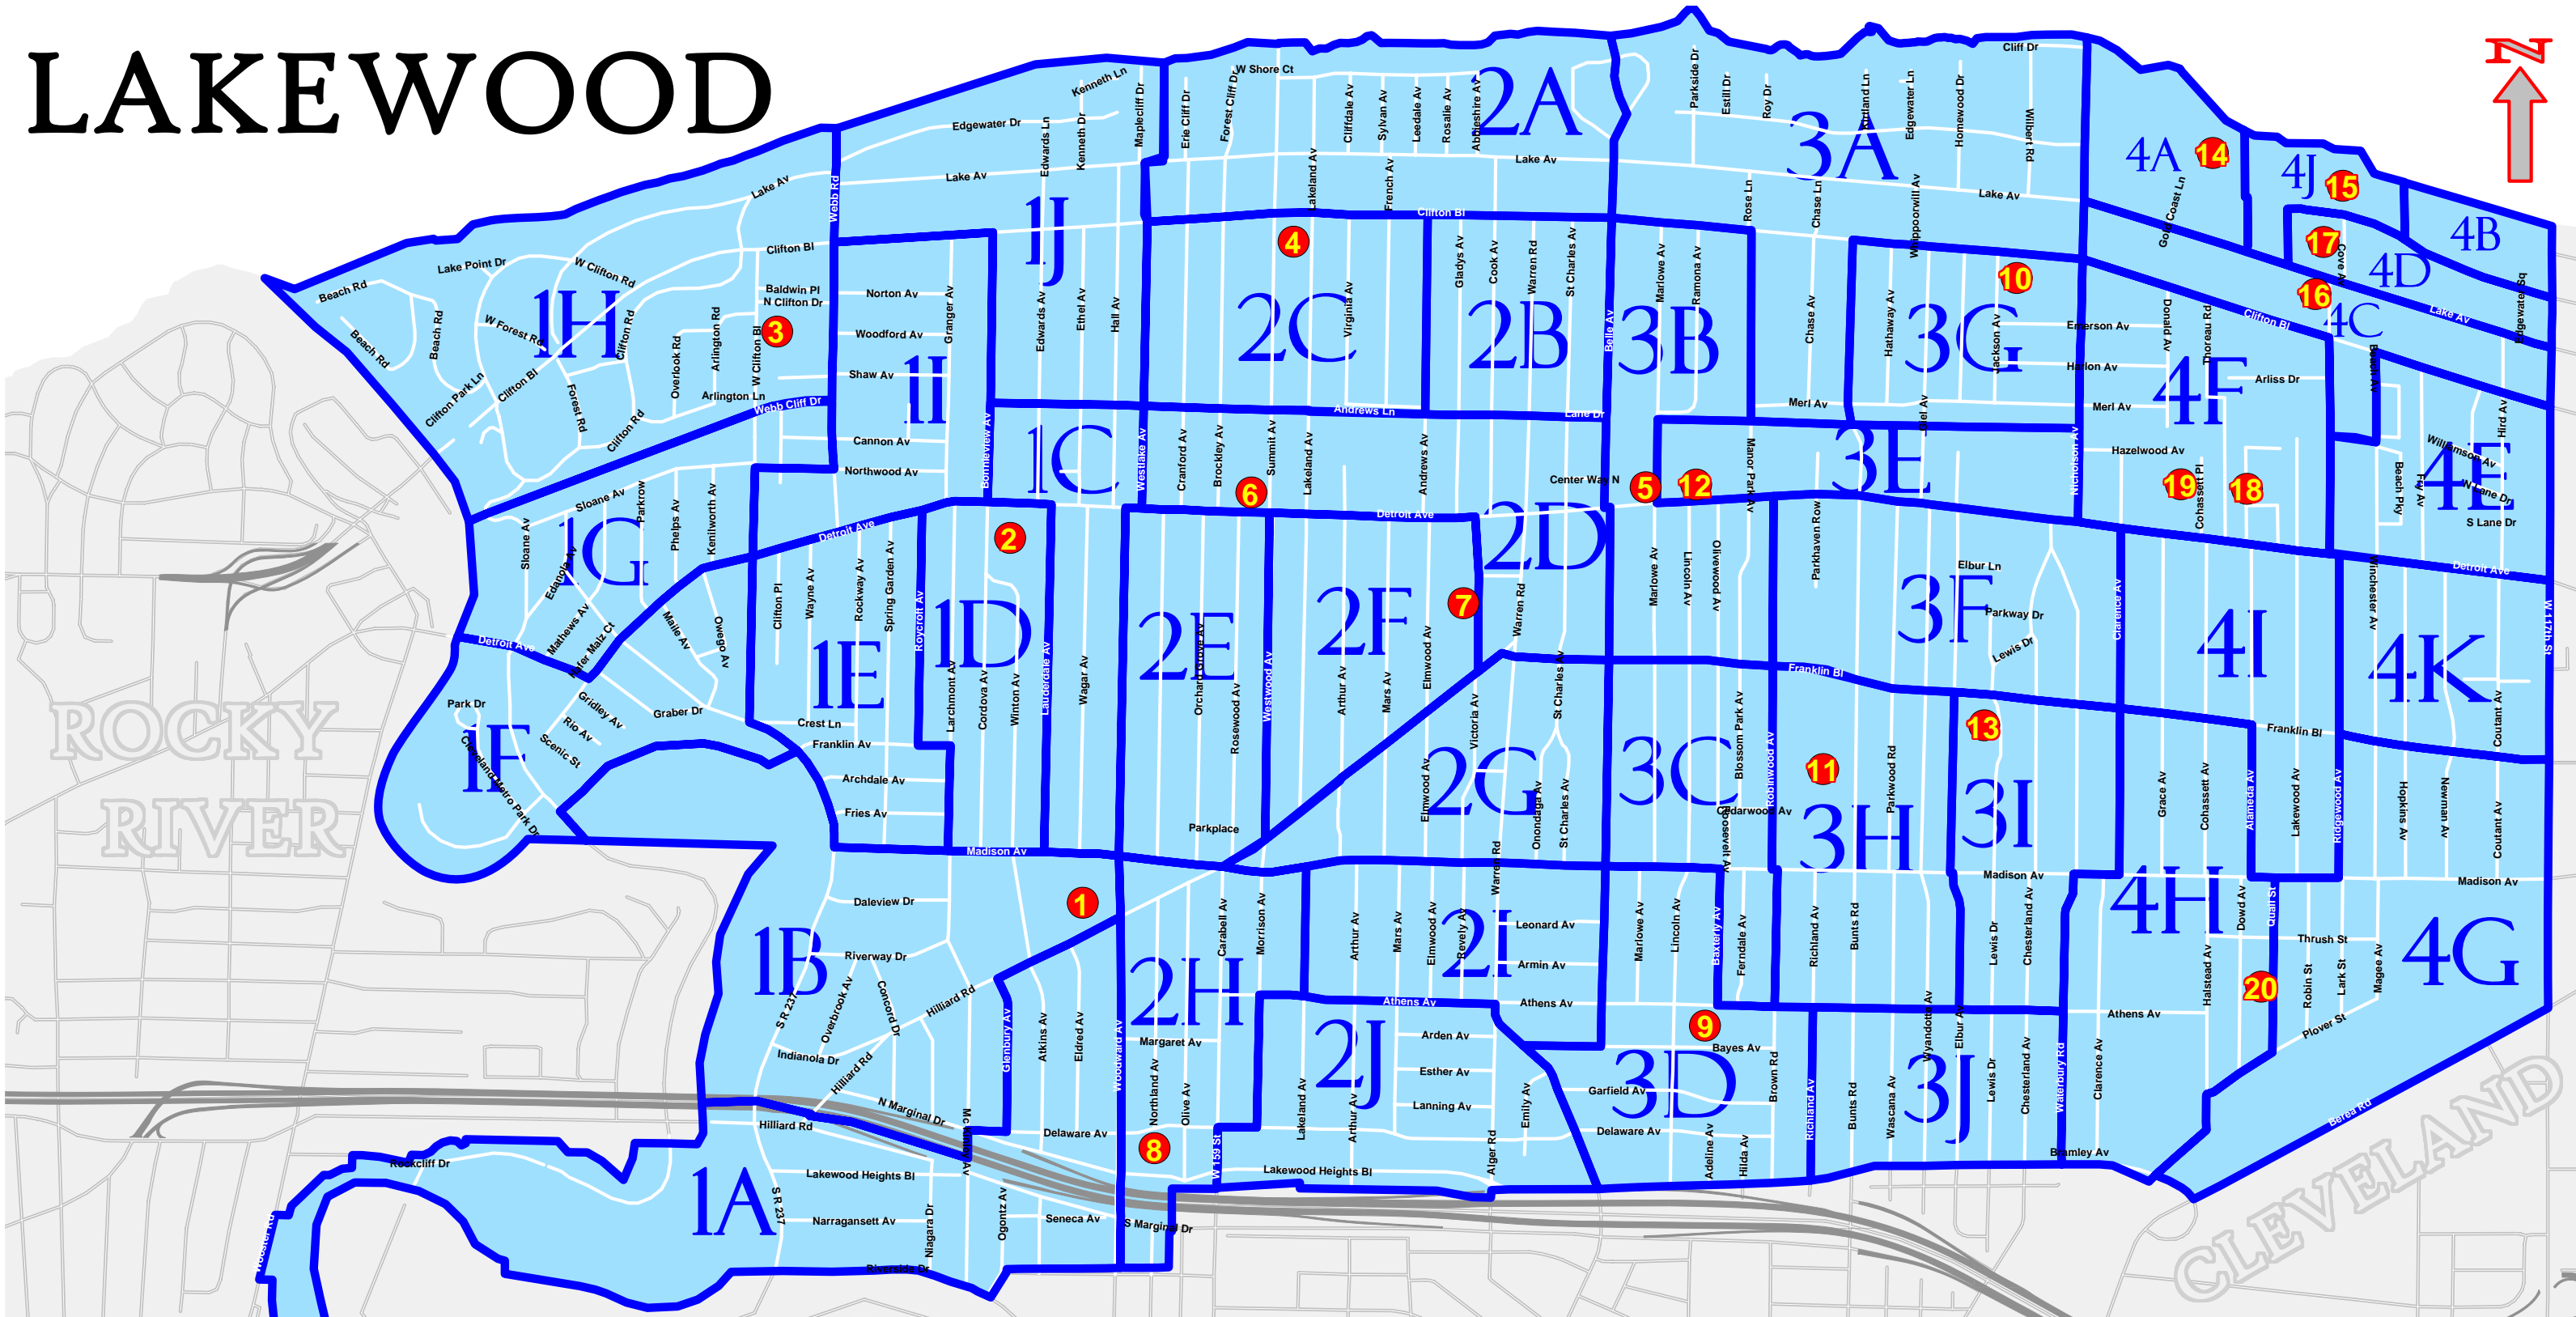

LAKEWOOD

Poll	poll_id	Name	Address	Precinct	Poll	poll_id	Name	Address	Precinct
1	5750	HARDING MIDDLE SCHOOL	16601 MADISON AVENUE	1A; 1B & 1C	11	5500	LAKEWOOD HIGH SCHOOL	14100 FRANKLIN BOULEVARD	3C & 3H
2	8069	Y.M.C.A. LAKEWOOD	16915 DETROIT AVENUE	1D; 1E & 1I	12	5650	WESTERLY APTS. (BARTON CTR)	14312 DETROIT AVENUE	3E
3	5520	HORACE MANN MIDDLE SCHOOL	1215 WEST CLIFTON BOULEVARD	1F; 1G & 1H	13	5620	FRANKLIN ELEMENTARY SCHOOL	13465 FRANKLIN BOULEVARD	3F & 3I
4	5710	LINCOLN ELEMENTARY SCHOOL	15615 CLIFTON BOULEVARD	1J; 2A & 2C	14	5580	WINTON PLACE	12700 LAKE AVENUE	4A
5	5680	LAKEWOOD PRESBYTERIAN CHURCH	14502 DETROIT AVENUE	2B & 3B	15	5540	LAKE SHORE TOWERS	12506 EDGEWATER DRIVE	4B & 4J
6	5720	LAKEWOOD UNITED METH. CHURCH	15700 DETROIT AVENUE	2D & 2E	16	5530	COVE CHURCH	12501 LAKE AVENUE	4C
7	5690	GRANT ELEMENTARY SCHOOL	1470 VICTORIA AVENUE	2F & 2G	17	5550	MERIDIAN CONDOMINIUM COMPLEX	12550 LAKE AVENUE	4D
8	5730	HAYES ELEMENTARY SCHOOL	16401 DELAWARE AVENUE	2H & 2J	18	5570	LAKEWOOD CITY HALL	12650 DETROIT AVENUE	4E; 4I & 4K
9	5640	ROOSEVELT ELEMENTARY SCHOOL	14237 ATHENS AVENUE	2I; 3D & 3J	19	8067	GARFIELD SCHOOL	13114 DETROIT AVENUE	4F
10	5610	EMERSON MIDDLE SCHOOL	13439 CLIFTON BOULEVARD	3A & 3G	20	8068	HARRISON SCHOOL	2080 QUAIL AVENUE	4G & 4H