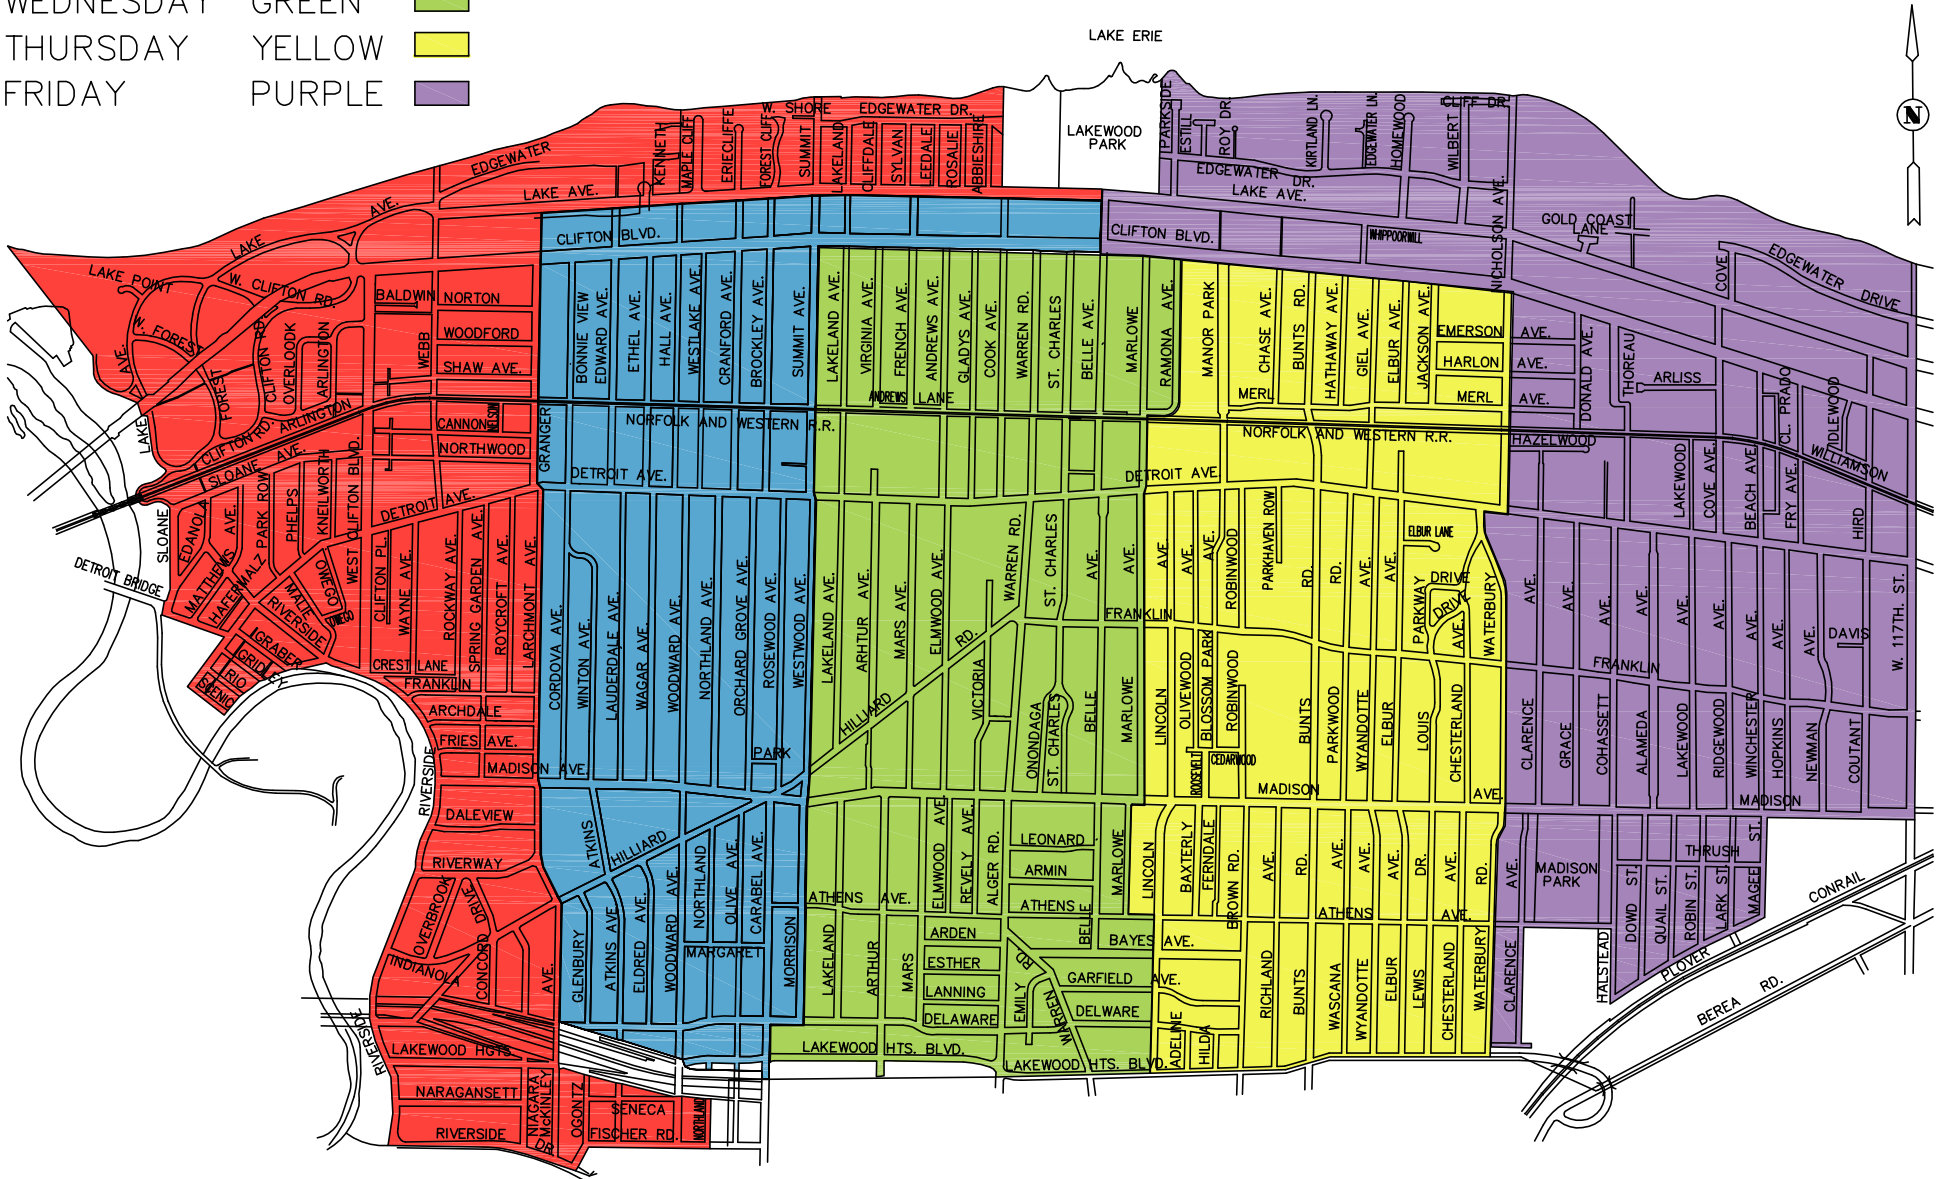

REFUSE & RECYCLING COLLECTION SCHEDULE

EFFECTIVE:
OCTOBER 1, 2006

MONDAY	RED	
TUESDAY	BLUE	
WEDNESDAY	GREEN	
THURSDAY	YELLOW	
FRIDAY	PURPLE	

CITY OF LAKEWOOD