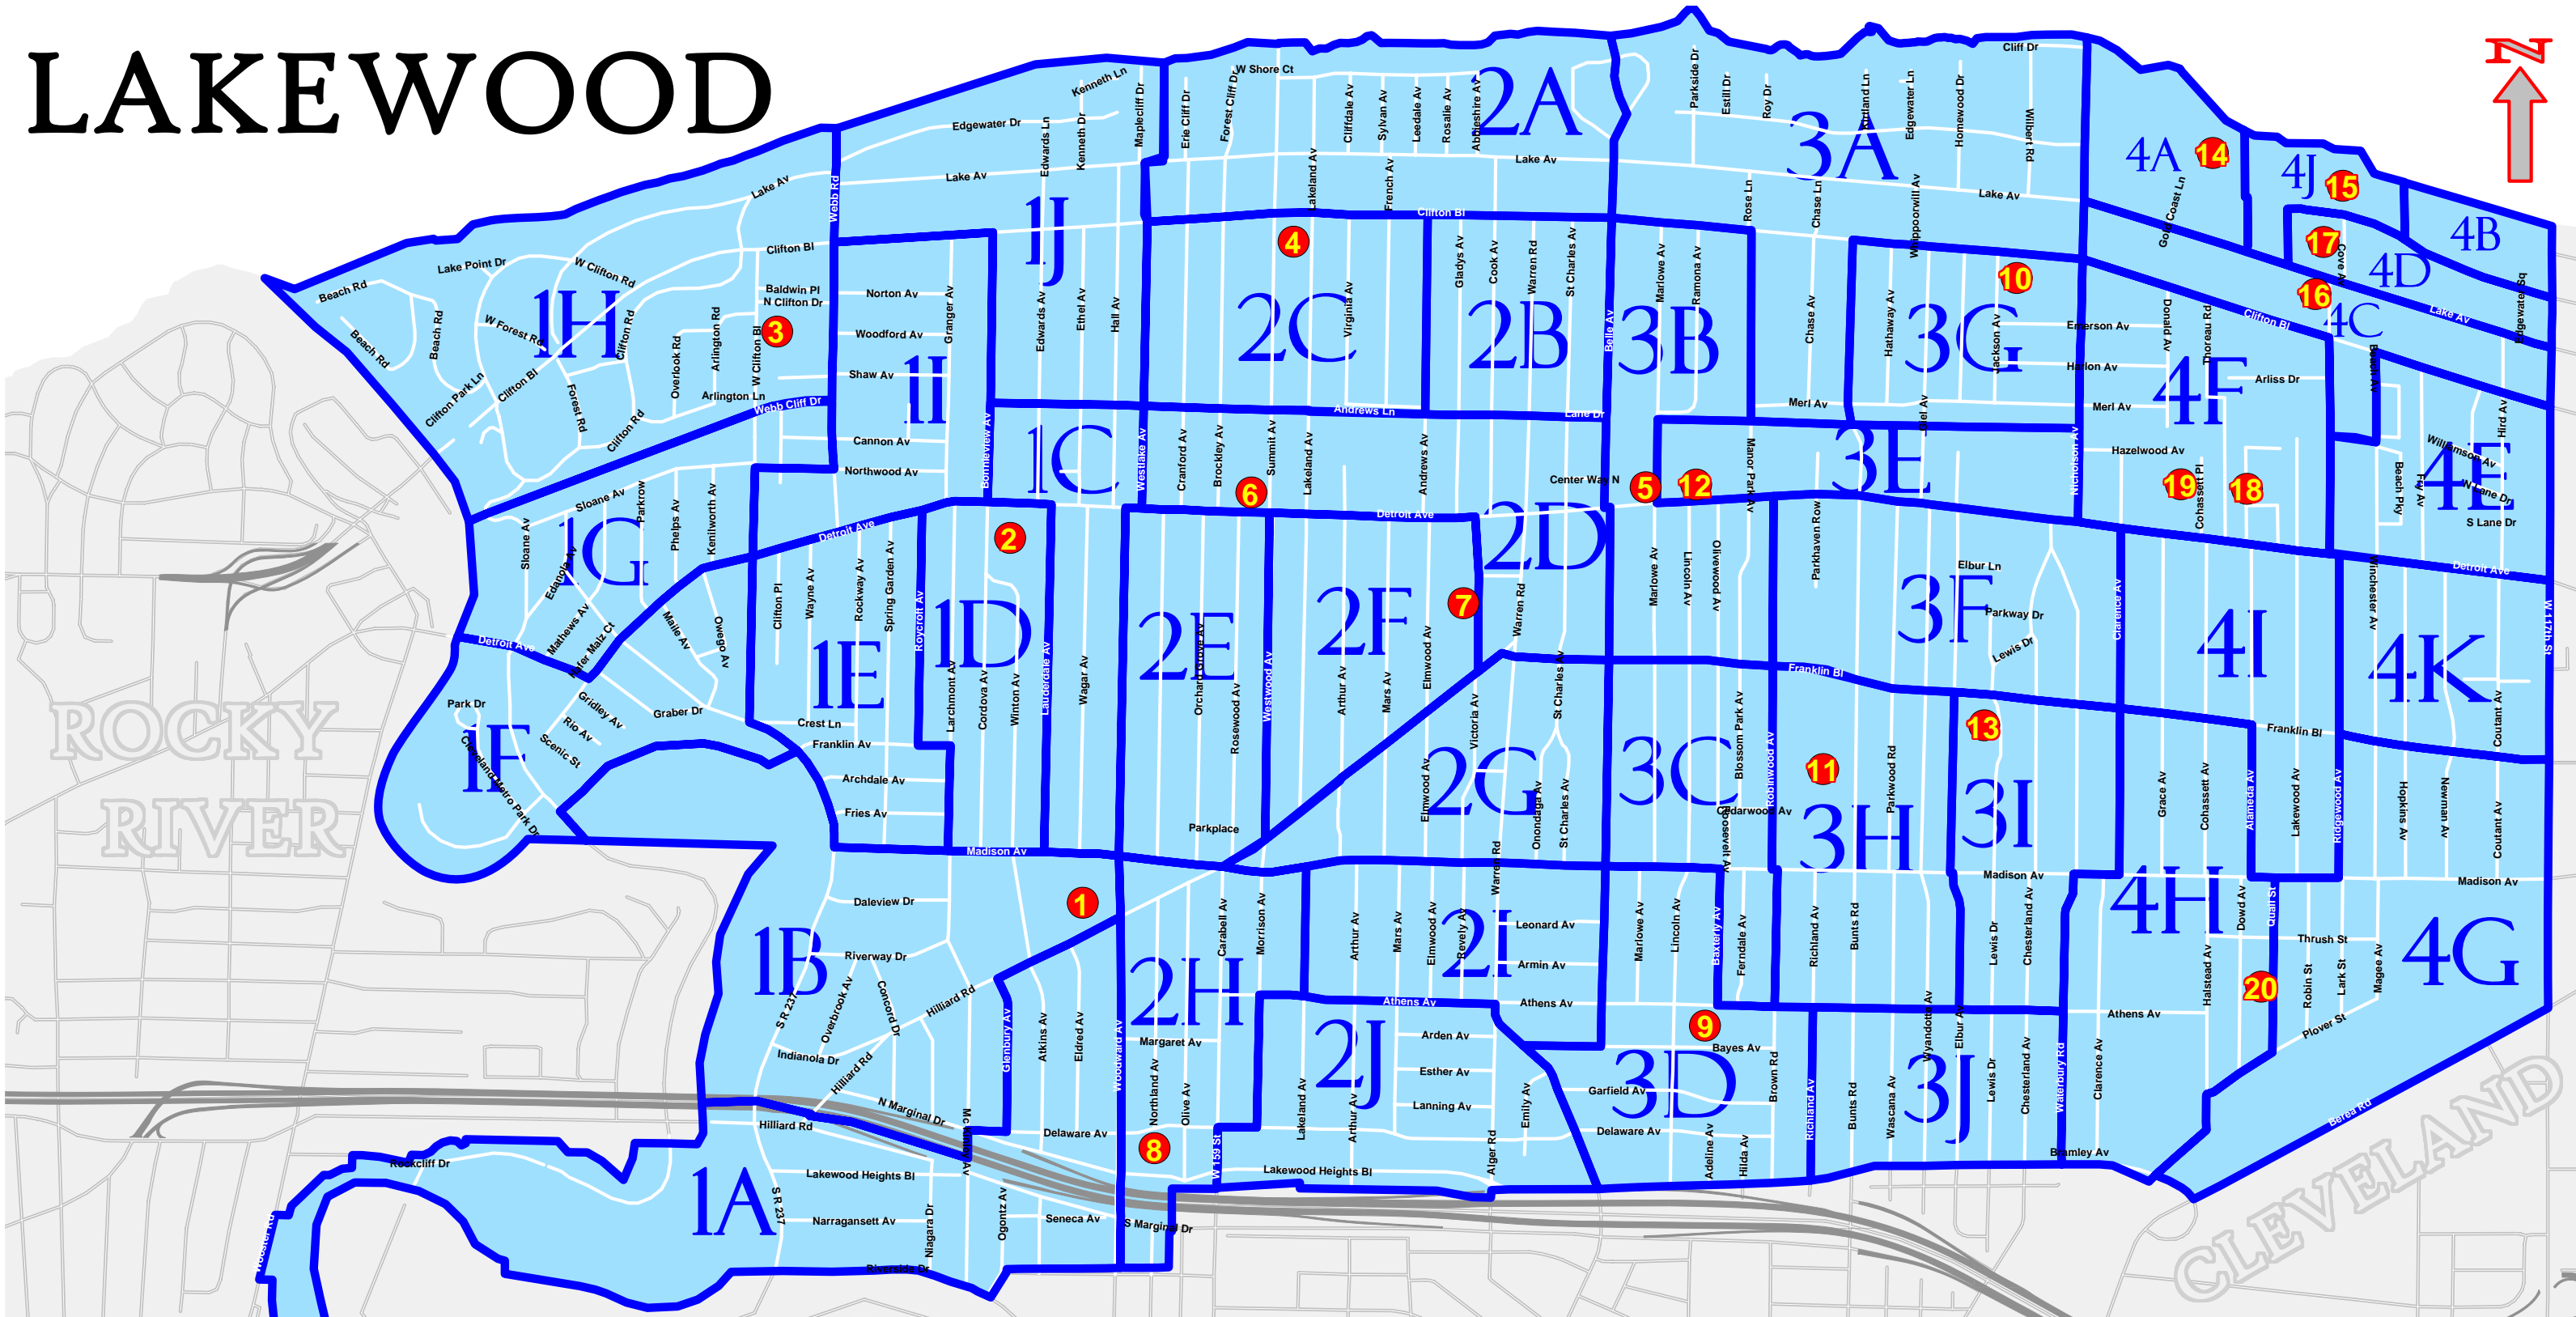

LAKEWOOD

Poll	poll_id	Name	Address	Precinct	Poll	poll_id	Name	Address	Precinct
1	5750	HARDING MIDDLE SCHOOL	16601 MADISON AVENUE	1A; 1B & 1C	11	5500	LAKESIDE HIGH SCHOOL	14100 FRANKLIN BOULEVARD	3C & 3H
2	8069	Y.M.C.A. LAKESIDE	16915 DETROIT AVENUE	1D; 1E & 1I	12	5650	WESTERLY APTS. (BARTON CTR)	14312 DETROIT AVENUE	3E
3	5520	HORACE MANN MIDDLE SCHOOL	1215 WEST CLIFTON BOULEVARD	1F; 1G & 1H	13	5620	FRANKLIN ELEMENTARY SCHOOL	13465 FRANKLIN BOULEVARD	3F & 3I
4	5710	LINCOLN ELEMENTARY SCHOOL	15615 CLIFTON BOULEVARD	1J; 2A & 2C	14	5580	WINTON PLACE	12700 LAKE AVENUE	4A
5	5680	LAKESIDE PRESBYTERIAN CHURCH	14502 DETROIT AVENUE	2B & 3B	15	5540	LAKE SHORE TOWERS	12506 EDGEWATER DRIVE	4B & 4J
6	5720	LAKESIDE UNITED METH. CHURCH	15700 DETROIT AVENUE	2D & 2E	16	5530	COVE CHURCH	12501 LAKE AVENUE	4C
7	5690	GRANT ELEMENTARY SCHOOL	1470 VICTORIA AVENUE	2F & 2G	17	5550	MERIDIAN CONDOMINIUM COMPLEX	12550 LAKE AVENUE	4D
8	5730	HAYES ELEMENTARY SCHOOL	16401 DELAWARE AVENUE	2H & 2J	18	5570	LAKESIDE CITY HALL	12650 DETROIT AVENUE	4E; 4I & 4K
9	5640	ROOSEVELT ELEMENTARY SCHOOL	14237 ATHENS AVENUE	2I; 3D & 3J	19	8067	GARFIELD SCHOOL	13114 DETROIT AVENUE	4F
10	5610	EMERSON MIDDLE SCHOOL	13439 CLIFTON BOULEVARD	3A & 3G	20	8068	HARRISON SCHOOL	2080 QUAIL AVENUE	4G & 4H